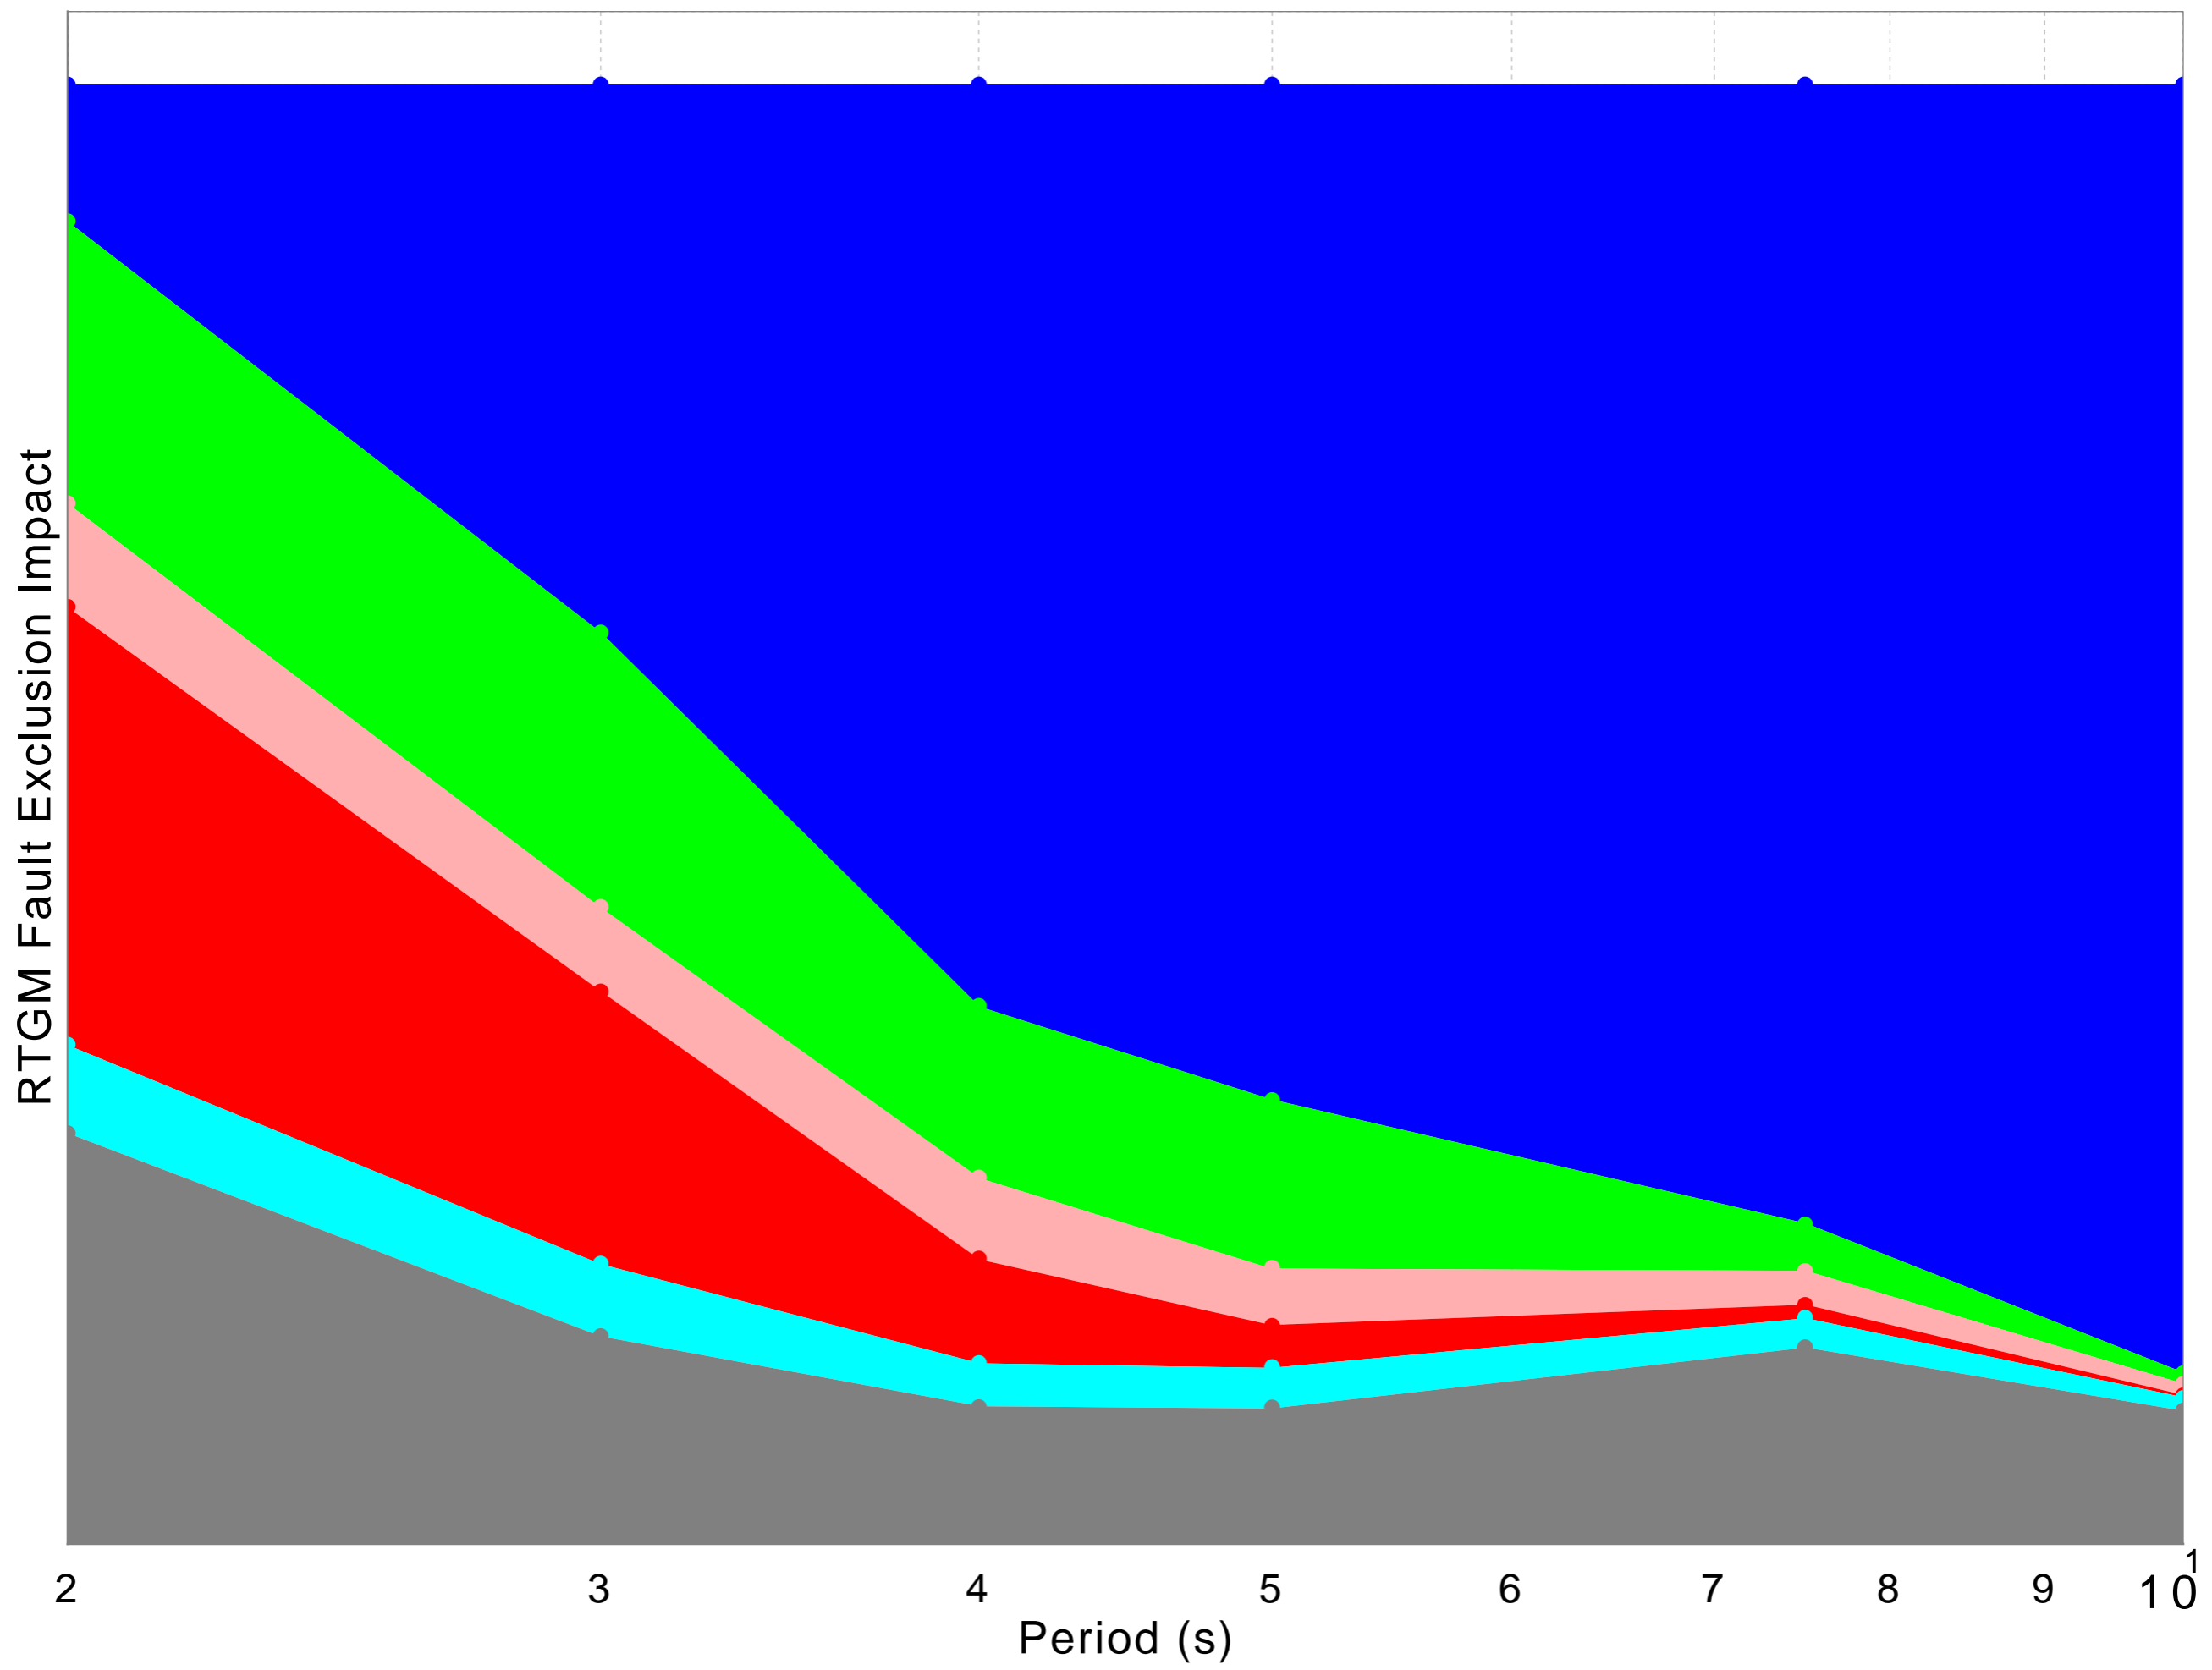

s238 CyberShake MCEr Fault Impact

■ S. San Andreas ■ Sierra Madre ■ Anacapa Dume ■ Santa Susana ■ Santa Monica ■ Other Faults

DATASET #1 (line: Shaded Uncertain Dataset, width=1.0; color: 0,0,255)

S. San Andreas

DATASET #2 (symbol: Filled Circles, width=4.0; color: 0,0,255)

null

DATASET #3 (line: Shaded Uncertain Dataset, width=1.0; color: 0,255,0)

Sierra Madre

DATASET #4 (symbol: Filled Circles, width=4.0; color: 0,255,0)

null

DATASET #5 (line: Shaded Uncertain Dataset, width=1.0; color: 255,175,175)

Anacapa Dume

DATASET #6 (symbol: Filled Circles, width=4.0; color: 255,175,175)

null

DATASET #7 (line: Shaded Uncertain Dataset, width=1.0; color: 255,0,0)

Santa Susana

DATASET #8 (symbol: Filled Circles, width=4.0; color: 255,0,0)

null

DATASET #9 (line: Shaded Uncertain Dataset, width=1.0; color: 0,255,255)

Santa Monica

DATASET #10 (symbol: Filled Circles, width=4.0; color: 0,255,255)