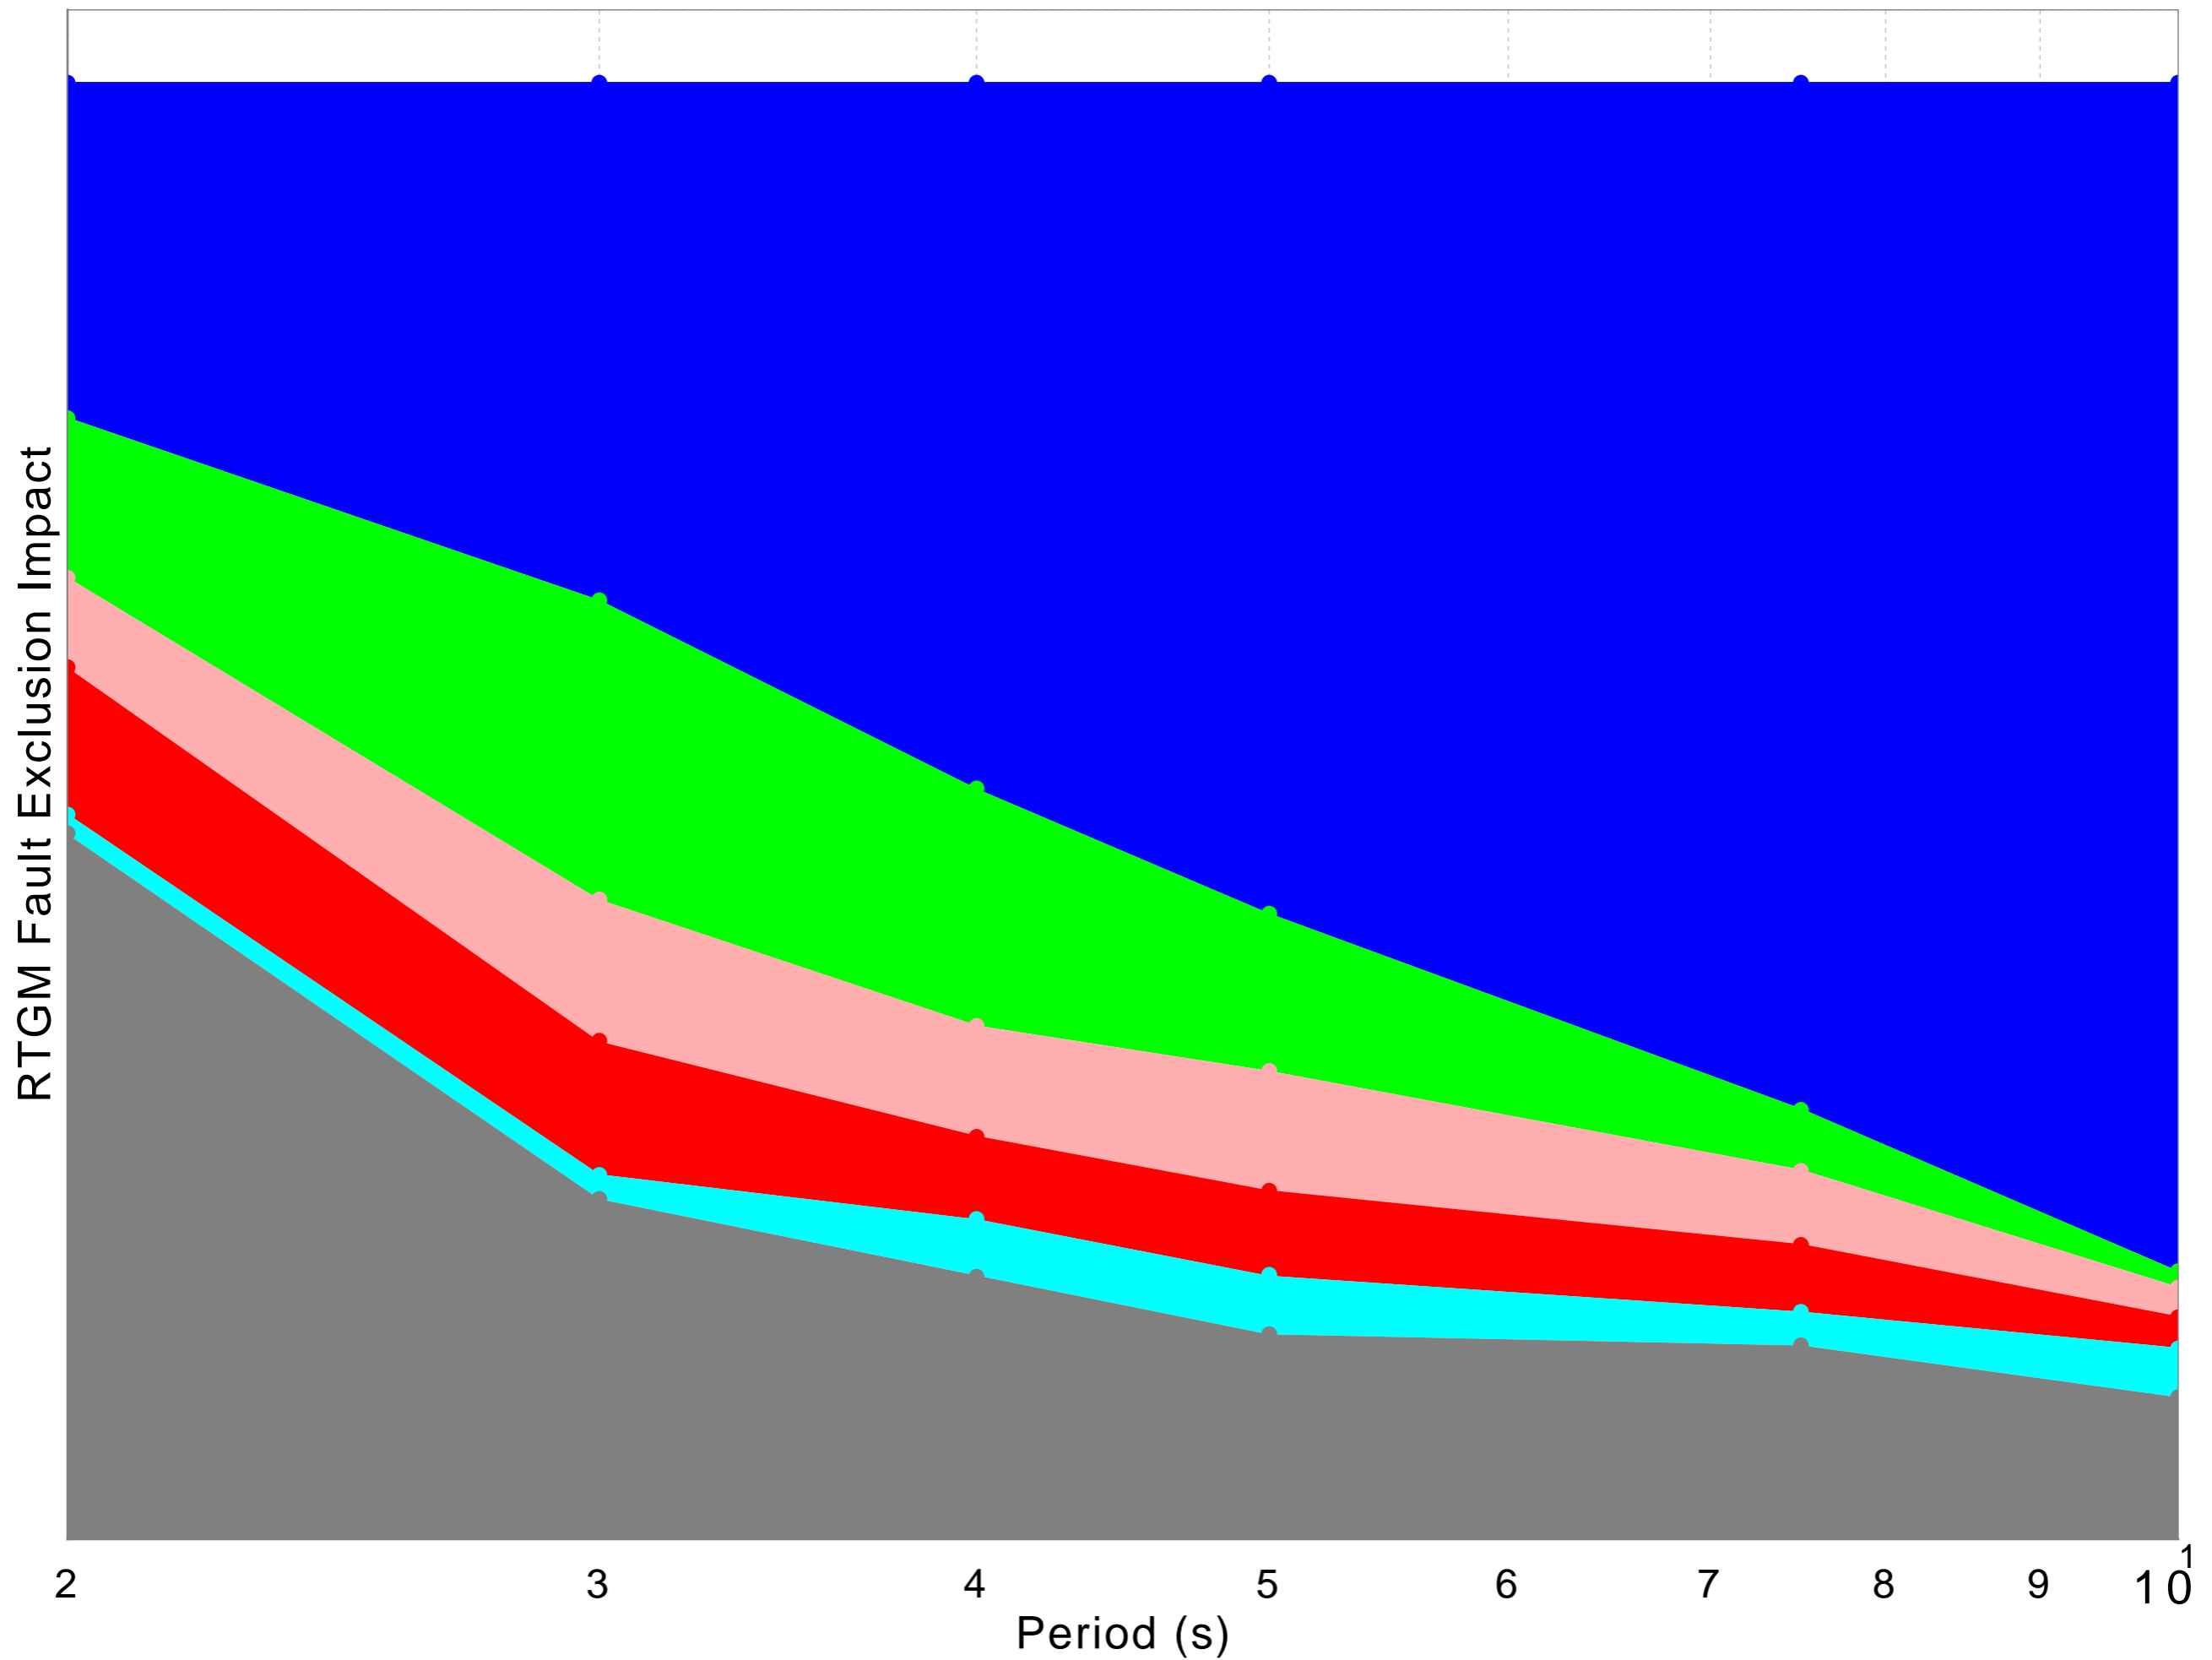

P21 CyberShake MCEr Fault Impact

■ S. San Andreas ■ Sierra Madre ■ Anacapa Dume ■ Santa Monica ■ Palos Verdes ■ Other Faults

DATASET #1 (line: Shaded Uncertain Dataset, width=1.0; color: 0,0,255)

S. San Andreas

DATASET #2 (symbol: Filled Circles, width=4.0; color: 0,0,255)

null

DATASET #3 (line: Shaded Uncertain Dataset, width=1.0; color: 0,255,0)

Sierra Madre

DATASET #4 (symbol: Filled Circles, width=4.0; color: 0,255,0)

null

DATASET #5 (line: Shaded Uncertain Dataset, width=1.0; color: 255,175,175)

Anacapa Dume

DATASET #6 (symbol: Filled Circles, width=4.0; color: 255,175,175)

null

DATASET #7 (line: Shaded Uncertain Dataset, width=1.0; color: 255,0,0)

null

DATASET #11 (line: Shaded Uncertain Dataset, width=1.0; color: 128,128,128)

Other Faults

DATASET #12 (symbol: Filled Circles, width=4.0; color: 128,128,128)

null