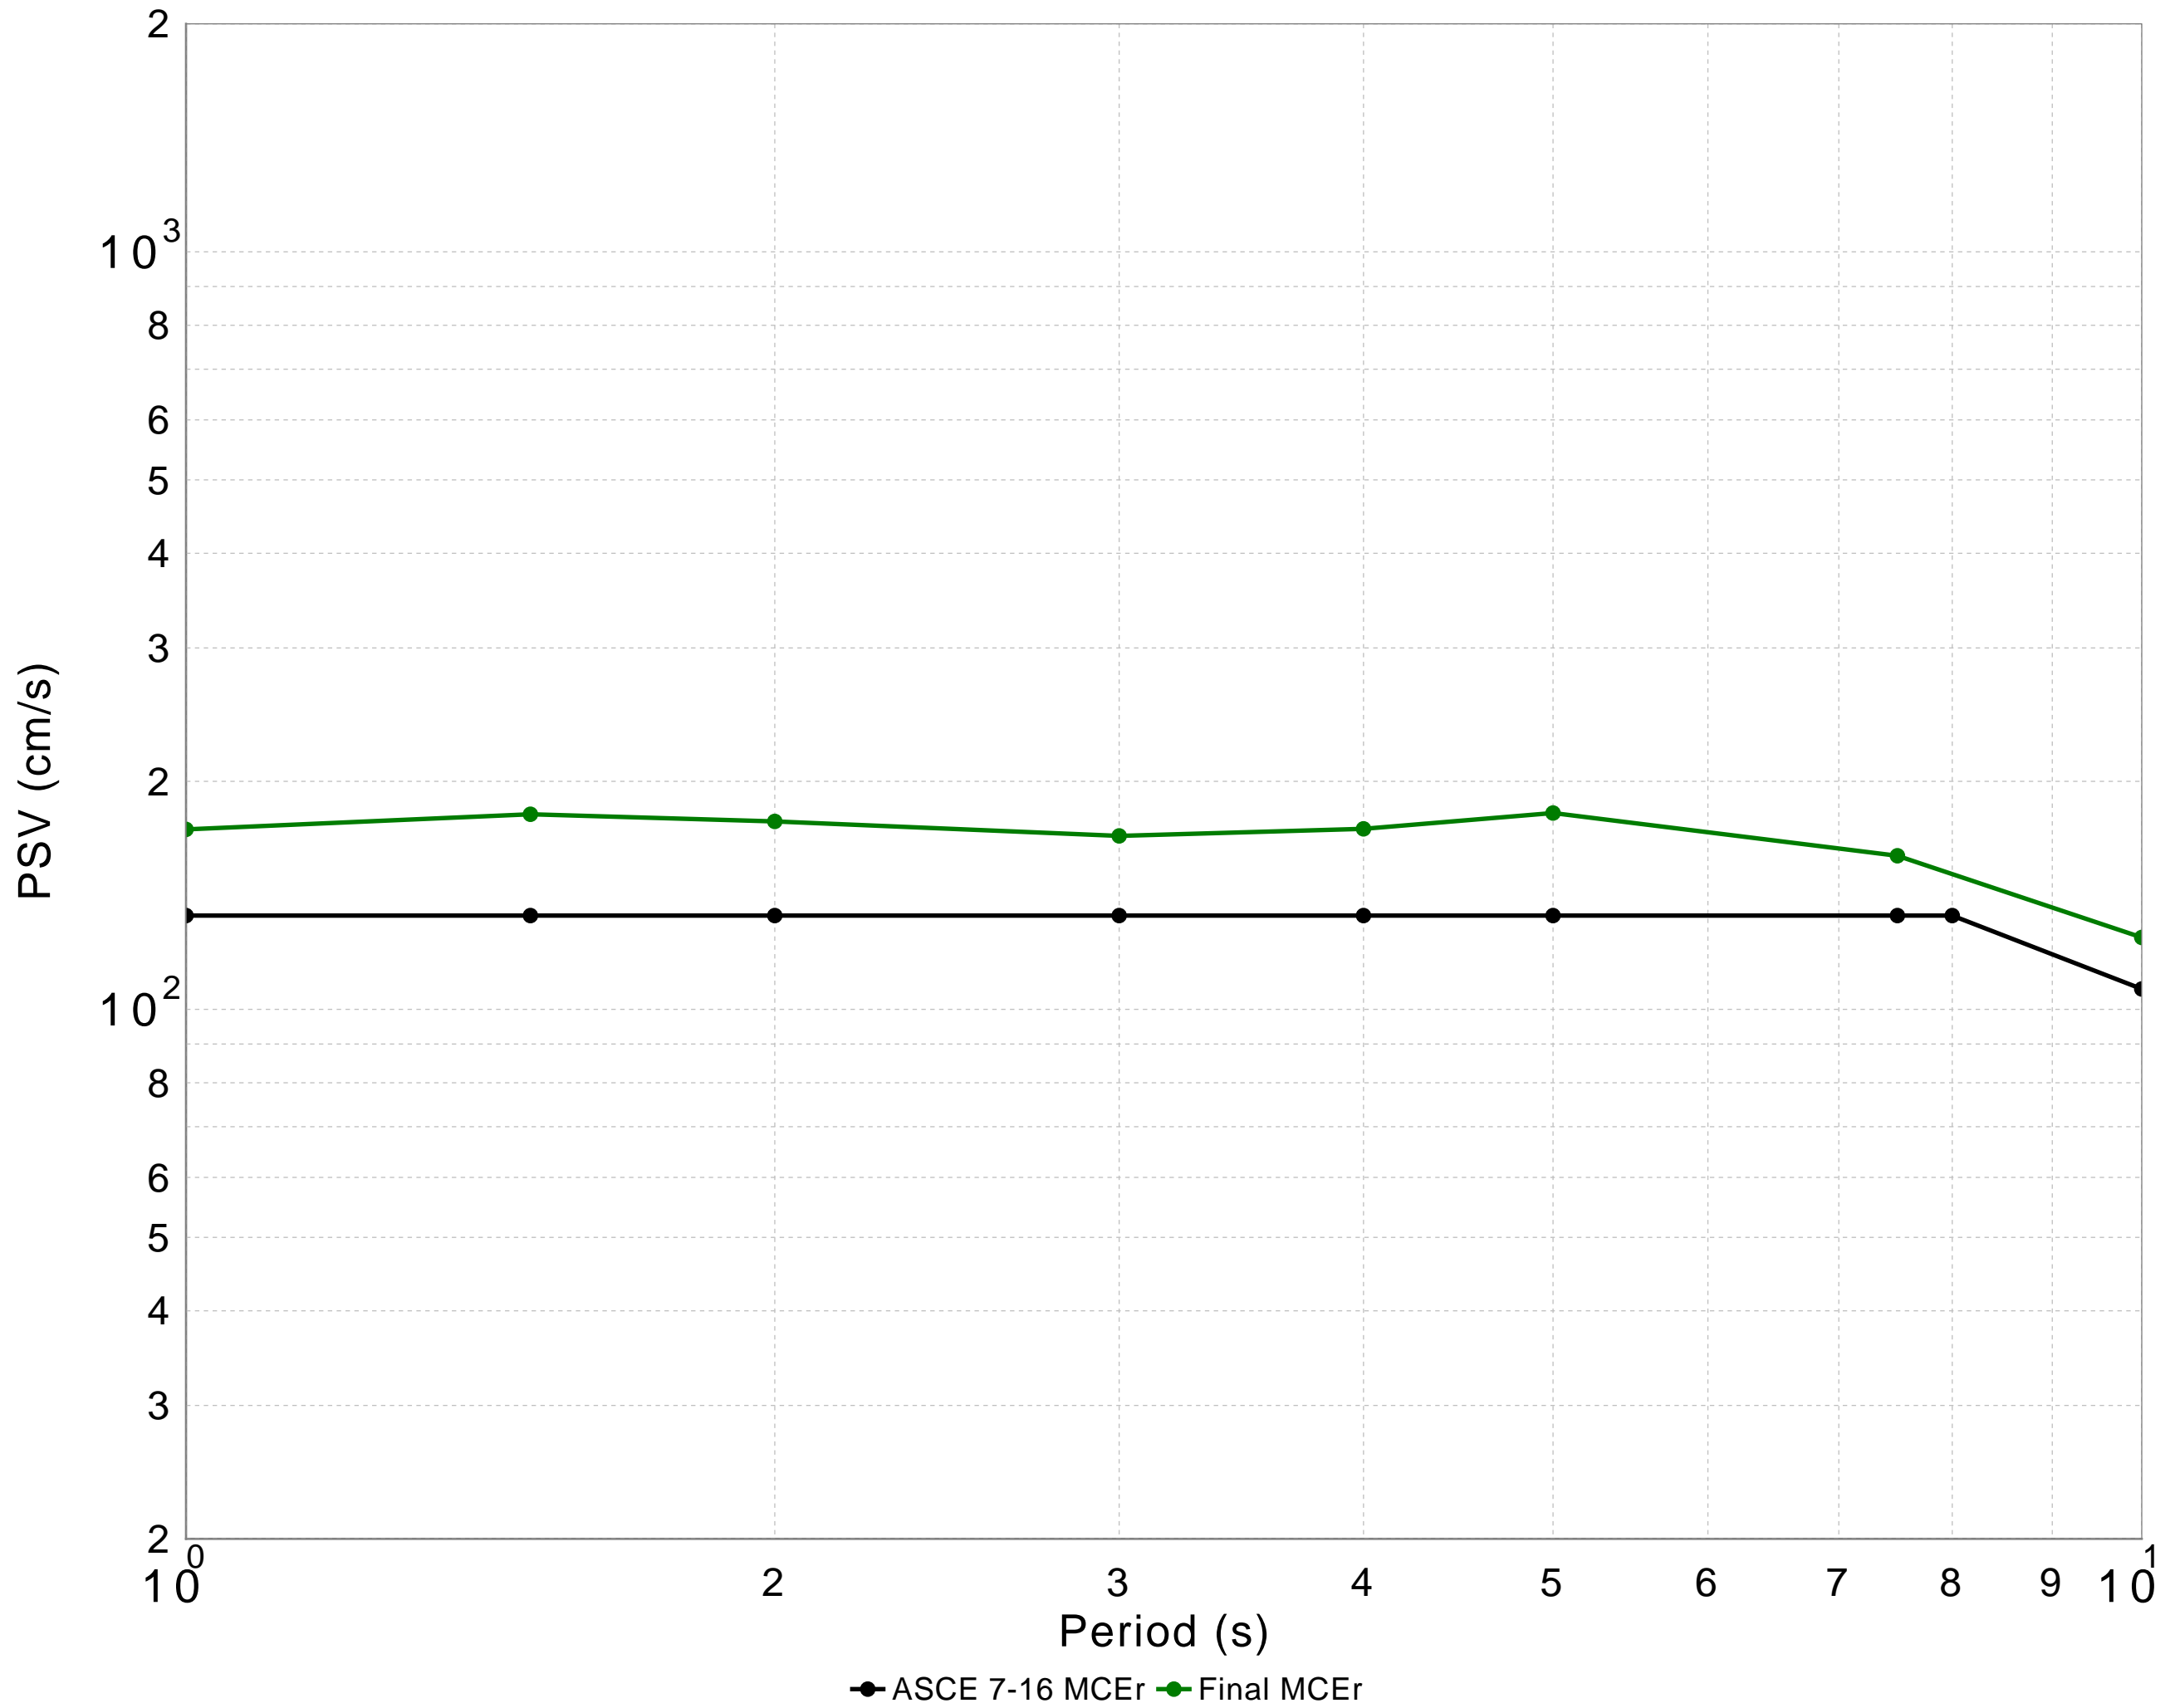

s552 MCER

DATASET #1 (line: Solid, width=2.0; symbol: Filled Circles, width=4.0; color: 0,0,0)

ASCE 7-16 MCEr

DATASET #2 (line: Solid, width=2.0; symbol: Filled Circles, width=4.0; color: 0,124,0)

Final MCEr