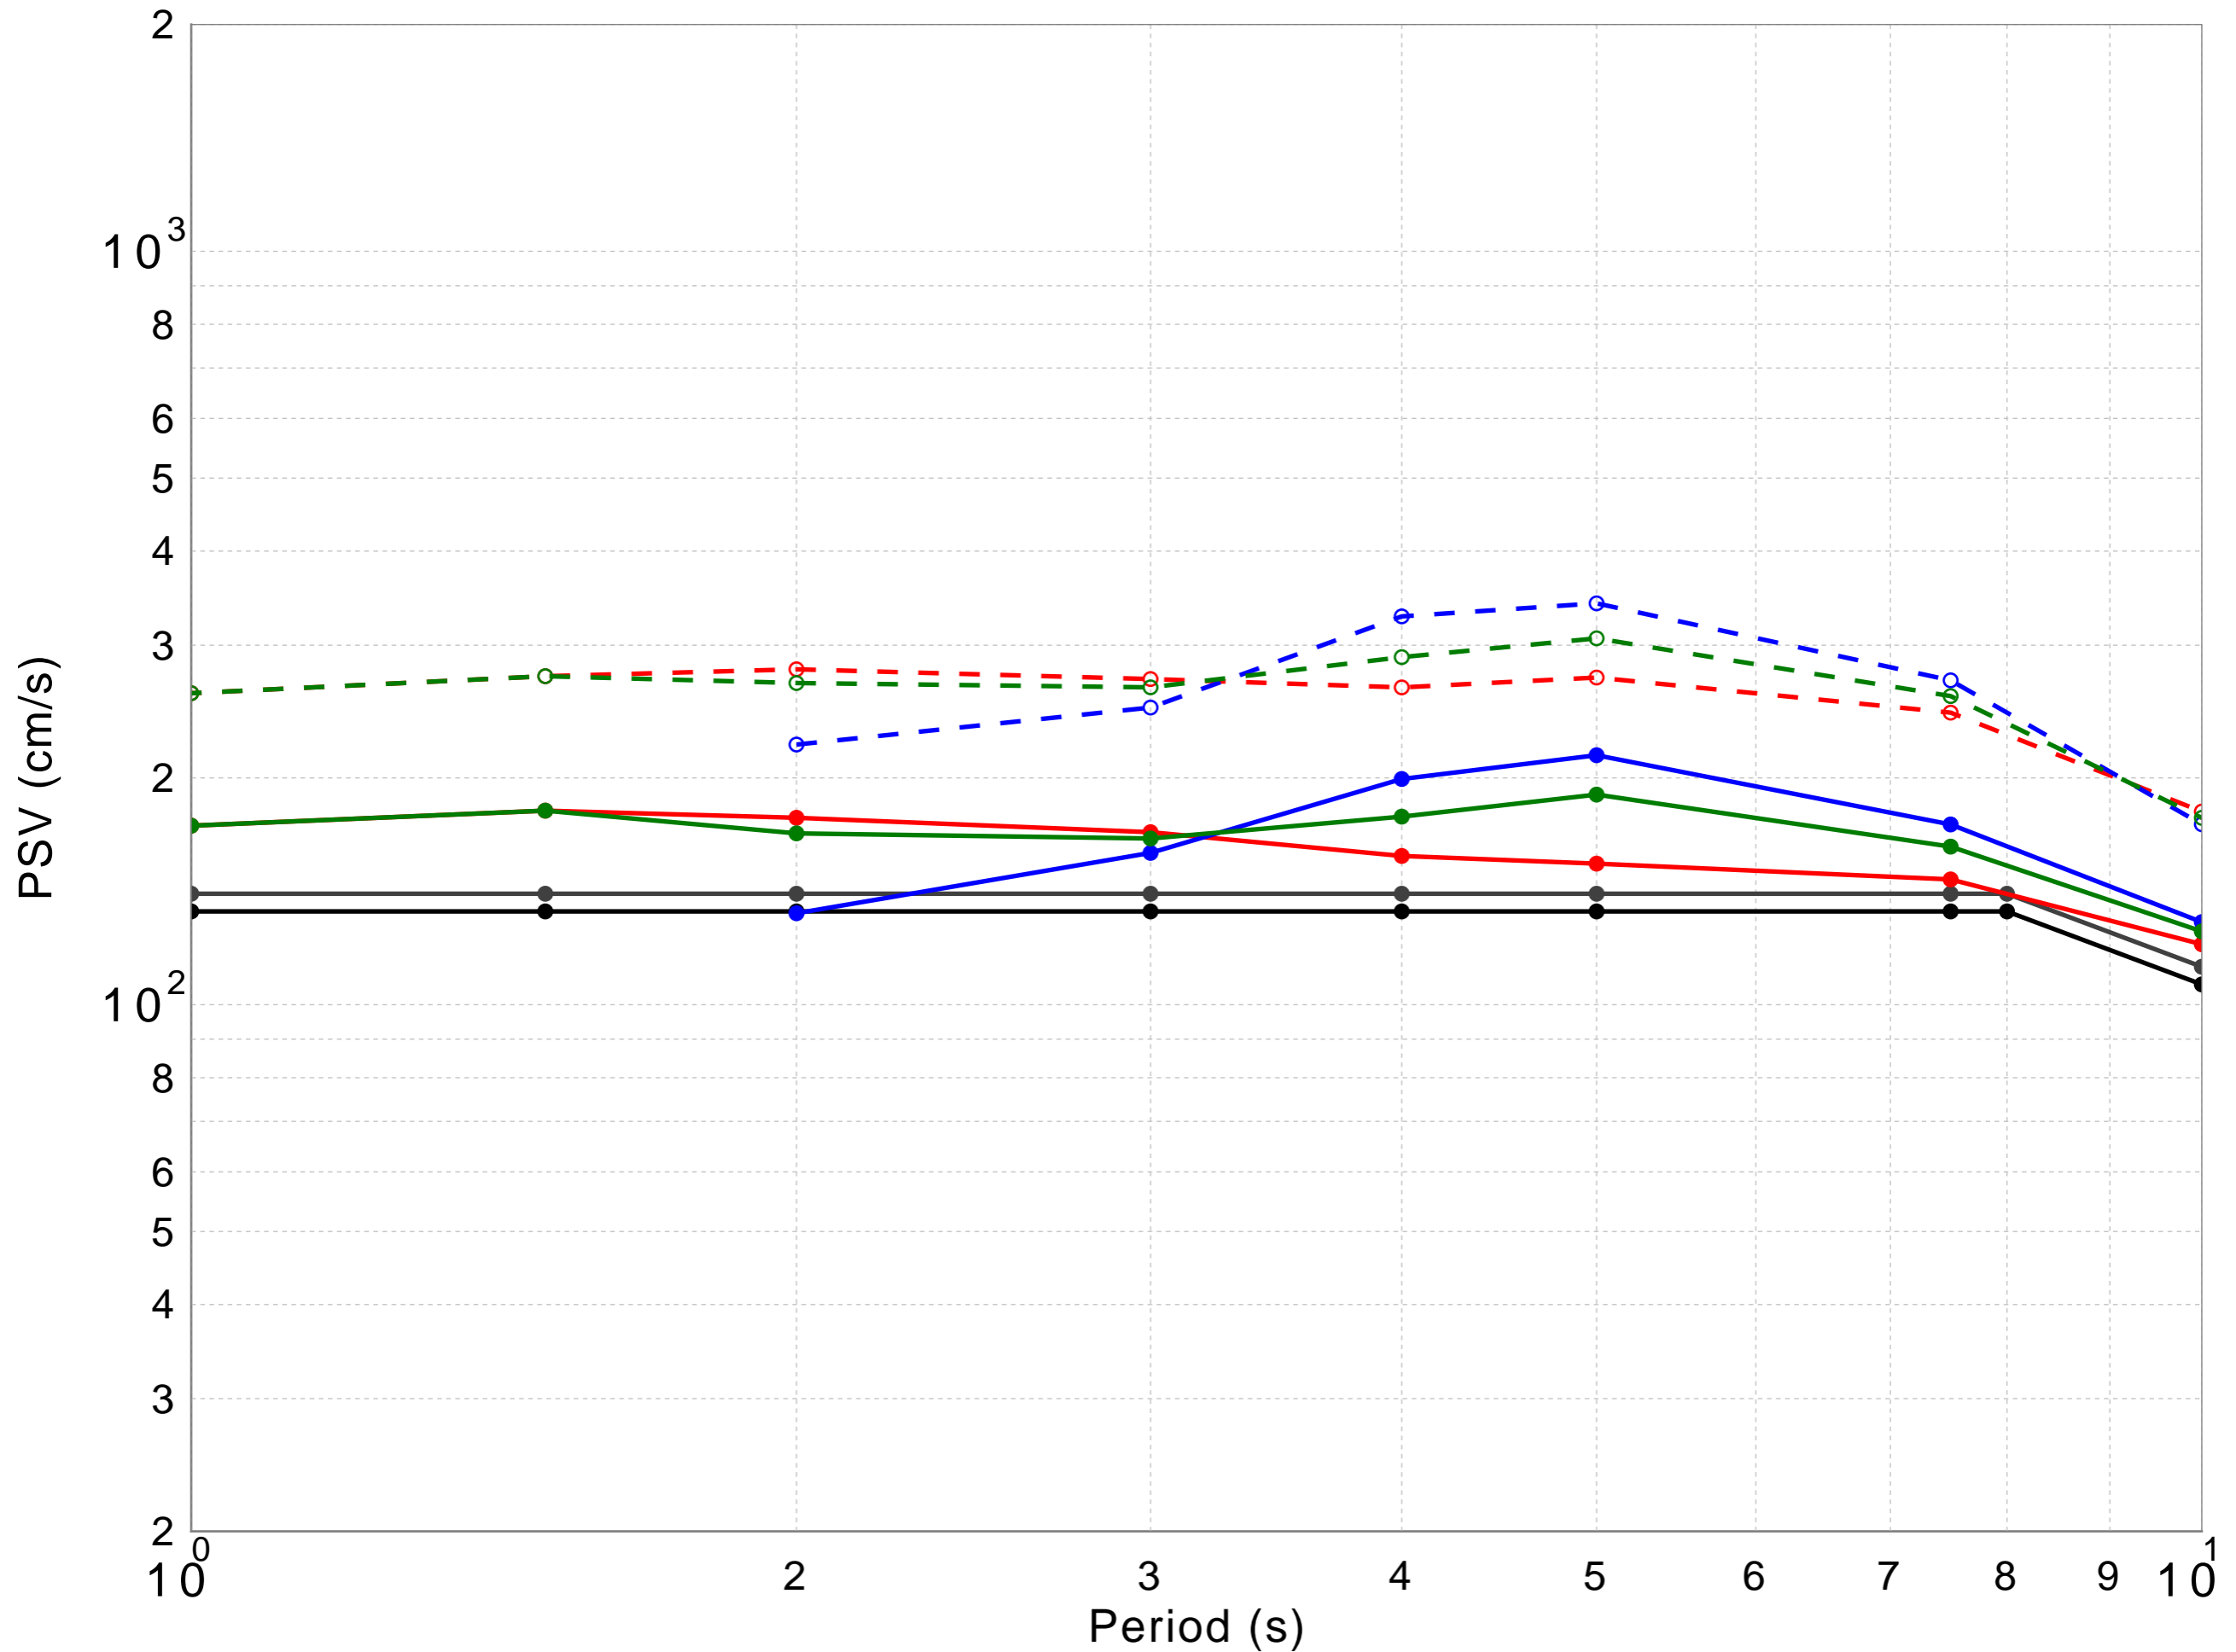

s552

● ASCE 7-10 Det Lower Limit ● ASCE 7-16 MCEr ● GMPE Prob ○ GMPE Det ● CyberShake Prob ○ CyberShake Det ● Avg. Prob ○ Avg. Det

DATASET #1 (line: Solid, width=2.0; symbol: Filled Circles, width=4.0; color: 64,64,64)

ASCE 7-10 Det Lower Limit

DATASET #2 (line: Solid, width=2.0; symbol: Filled Circles, width=4.0; color: 0,0,0)

ASCE 7-16 MCEr

DATASET #3 (line: Solid, width=2.0; symbol: Filled Circles, width=4.0; color: 255,0,0)

GMPE Prob

DATASET #4 (line: Dashed, width=2.0; symbol: Circles, width=4.0; color: 255,0,0)

GMPE Det

DATASET #5 (line: Solid, width=2.0; symbol: Filled Circles, width=4.0; color: 0,0,255)

CyberShake Prob

DATASET #6 (line: Dashed, width=2.0; symbol: Circles, width=4.0; color: 0,0,255)

CyberShake Det

DATASET #7 (line: Solid, width=2.0; symbol: Filled Circles, width=4.0; color: 0,124,0)

Avg. Prob

DATASET #8 (line: Dashed, width=2.0; symbol: Circles, width=4.0; color: 0,124,0)

Avg. Det