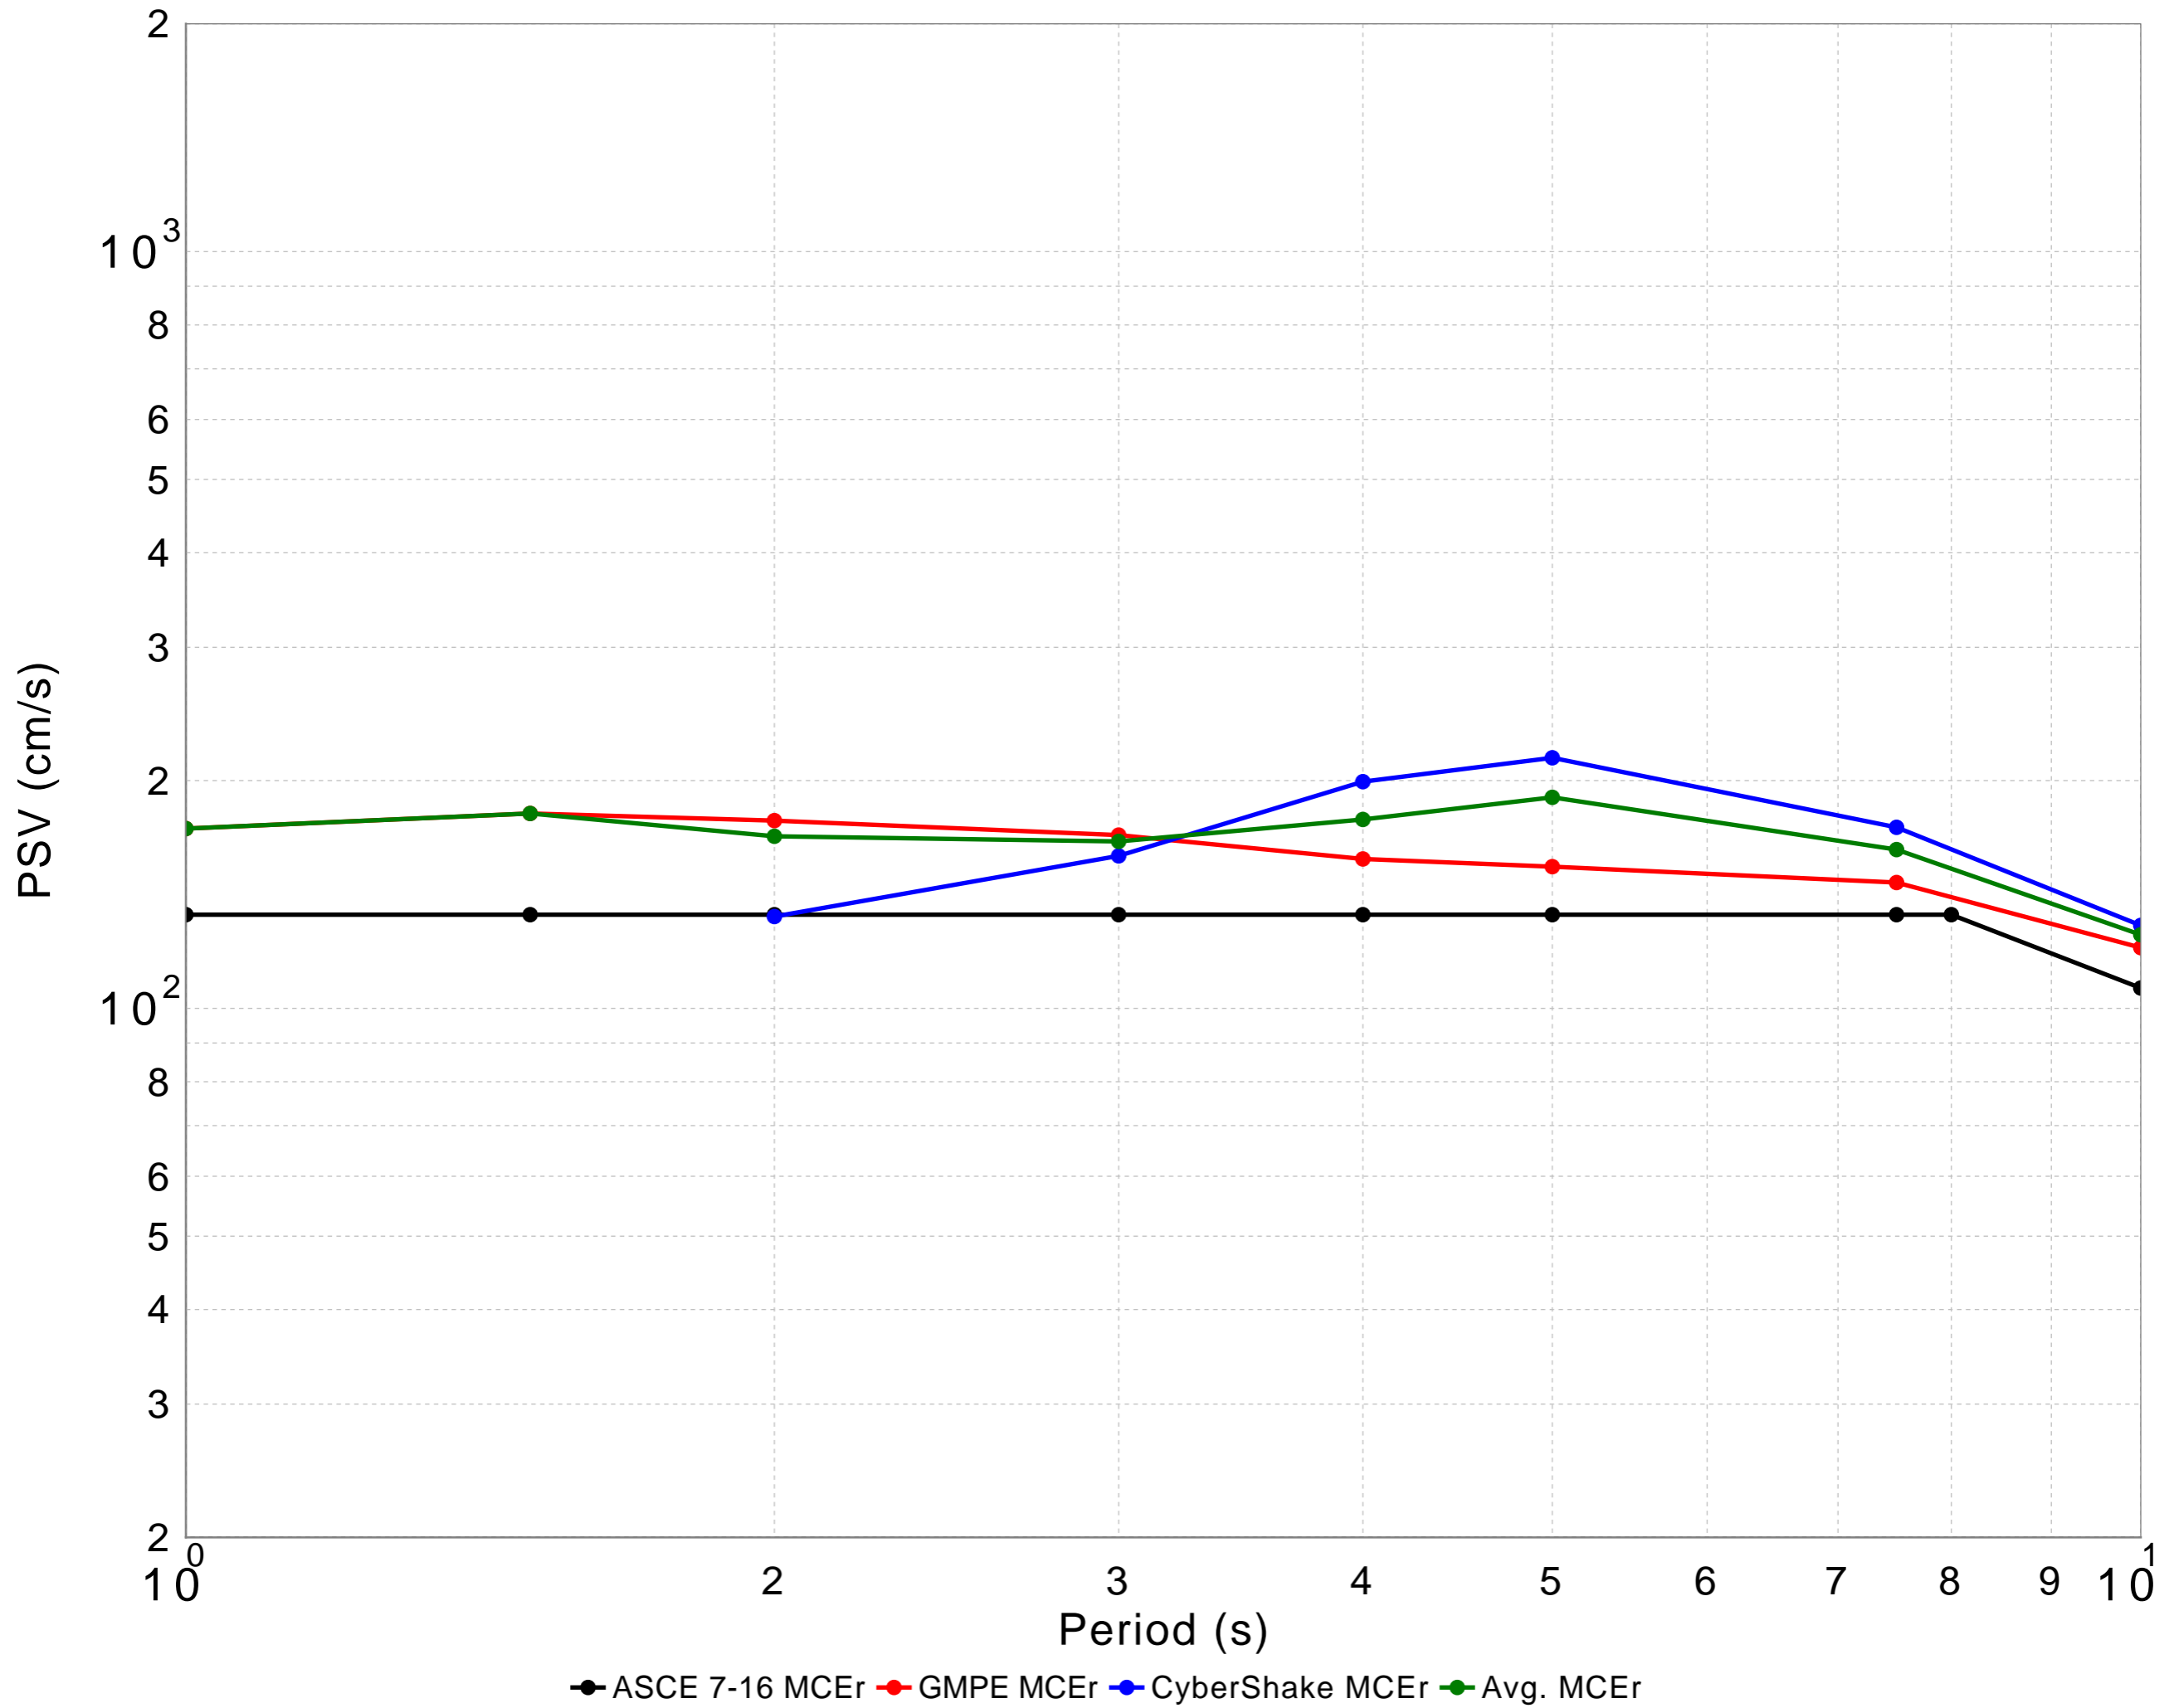

# s552 MCER

DATASET #1 (line: Solid, width=2.0; symbol: Filled Circles, width=4.0; color: 0,0,0)

ASCE 7-16 MCEr

DATASET #2 (line: Solid, width=2.0; symbol: Filled Circles, width=4.0; color: 255,0,0)

GMPE MCEr

DATASET #3 (line: Solid, width=2.0; symbol: Filled Circles, width=4.0; color: 0,0,255)

CyberShake MCEr

DATASET #4 (line: Solid, width=2.0; symbol: Filled Circles, width=4.0; color: 0,124,0)

Avg. MCEr