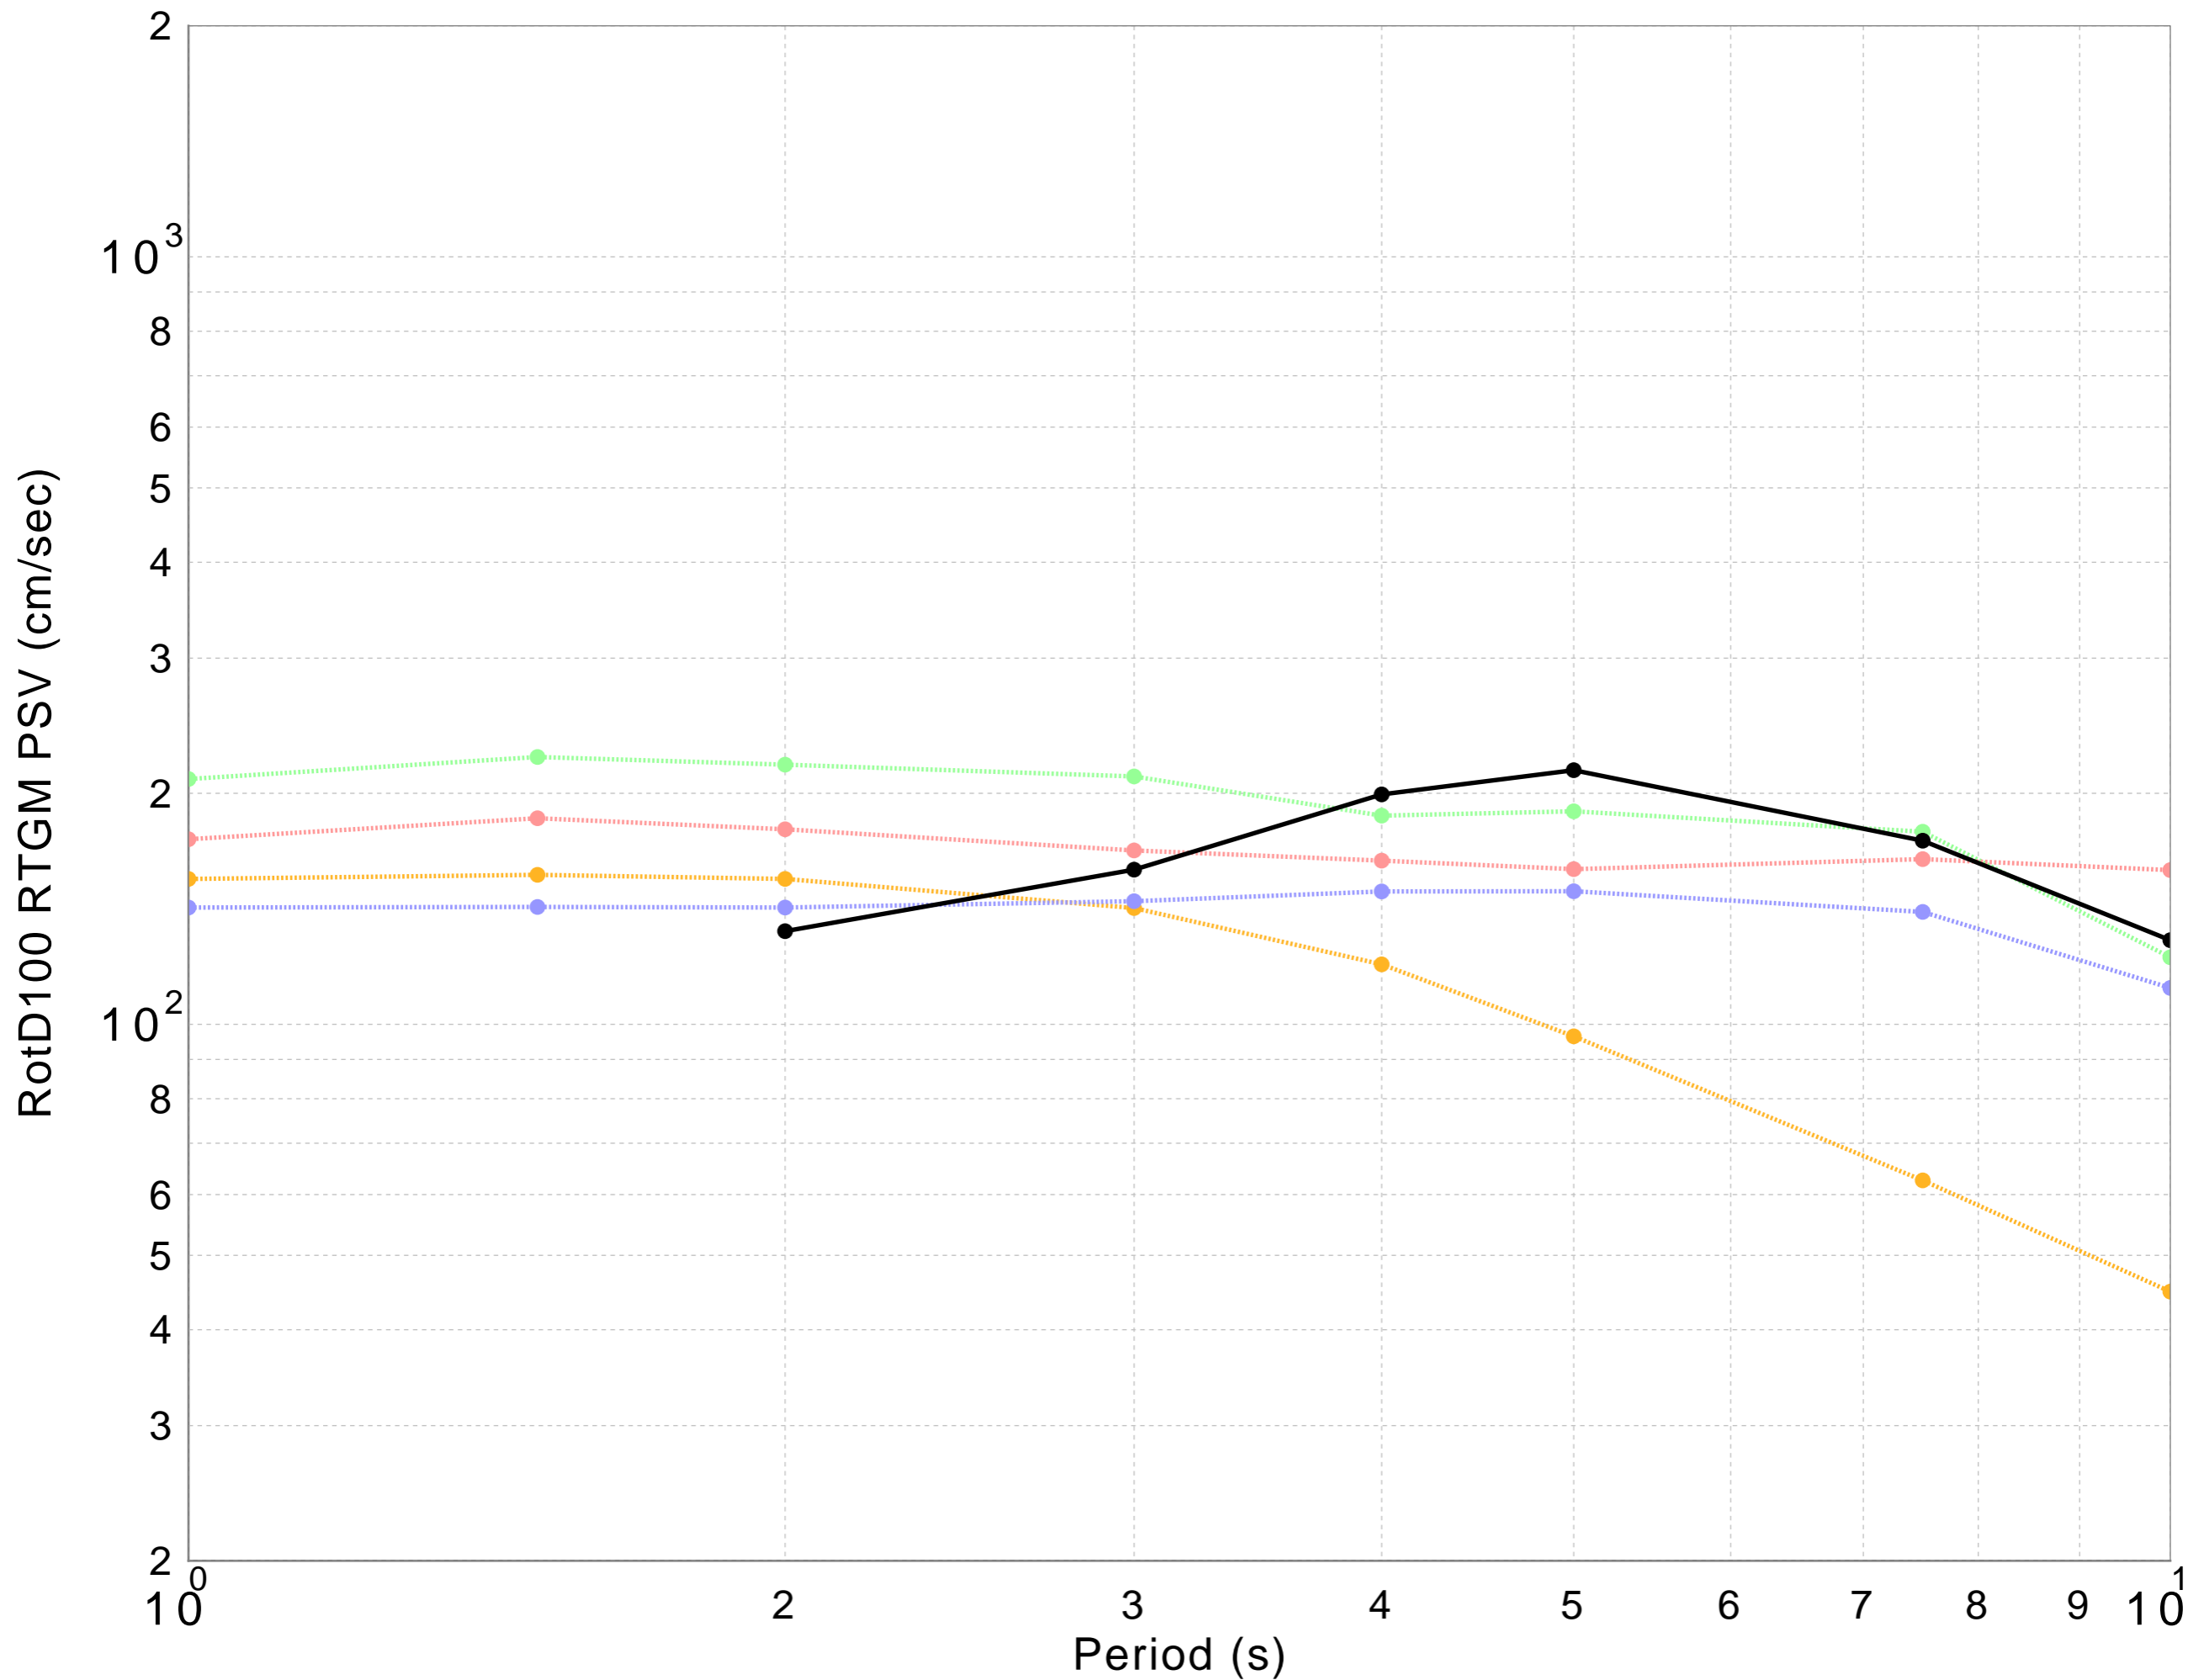

s552 Spectrum

● CyberShake Probabilistic ● ASK2014 Probabilistic ● BSSA2014 Probabilistic ● CB2014 Probabilistic ● CY2014 Probabilistic

DATASET #1 (line: Solid, width=2.0; symbol: Filled Circles, width=4.0; color: 0,0,0)

CyberShake Probabilistic

DATASET #2 (line: Dotted, width=2.0; symbol: Filled Circles, width=4.0; color: 255,150,150)

ASK2014 Probabilistic

DATASET #3 (line: Dotted, width=2.0; symbol: Filled Circles, width=4.0; color: 150,150,255)

BSSA2014 Probabilistic

DATASET #4 (line: Dotted, width=2.0; symbol: Filled Circles, width=4.0; color: 150,255,150)

CB2014 Probabilistic

DATASET #5 (line: Dotted, width=2.0; symbol: Filled Circles, width=4.0; color: 255,180,35)