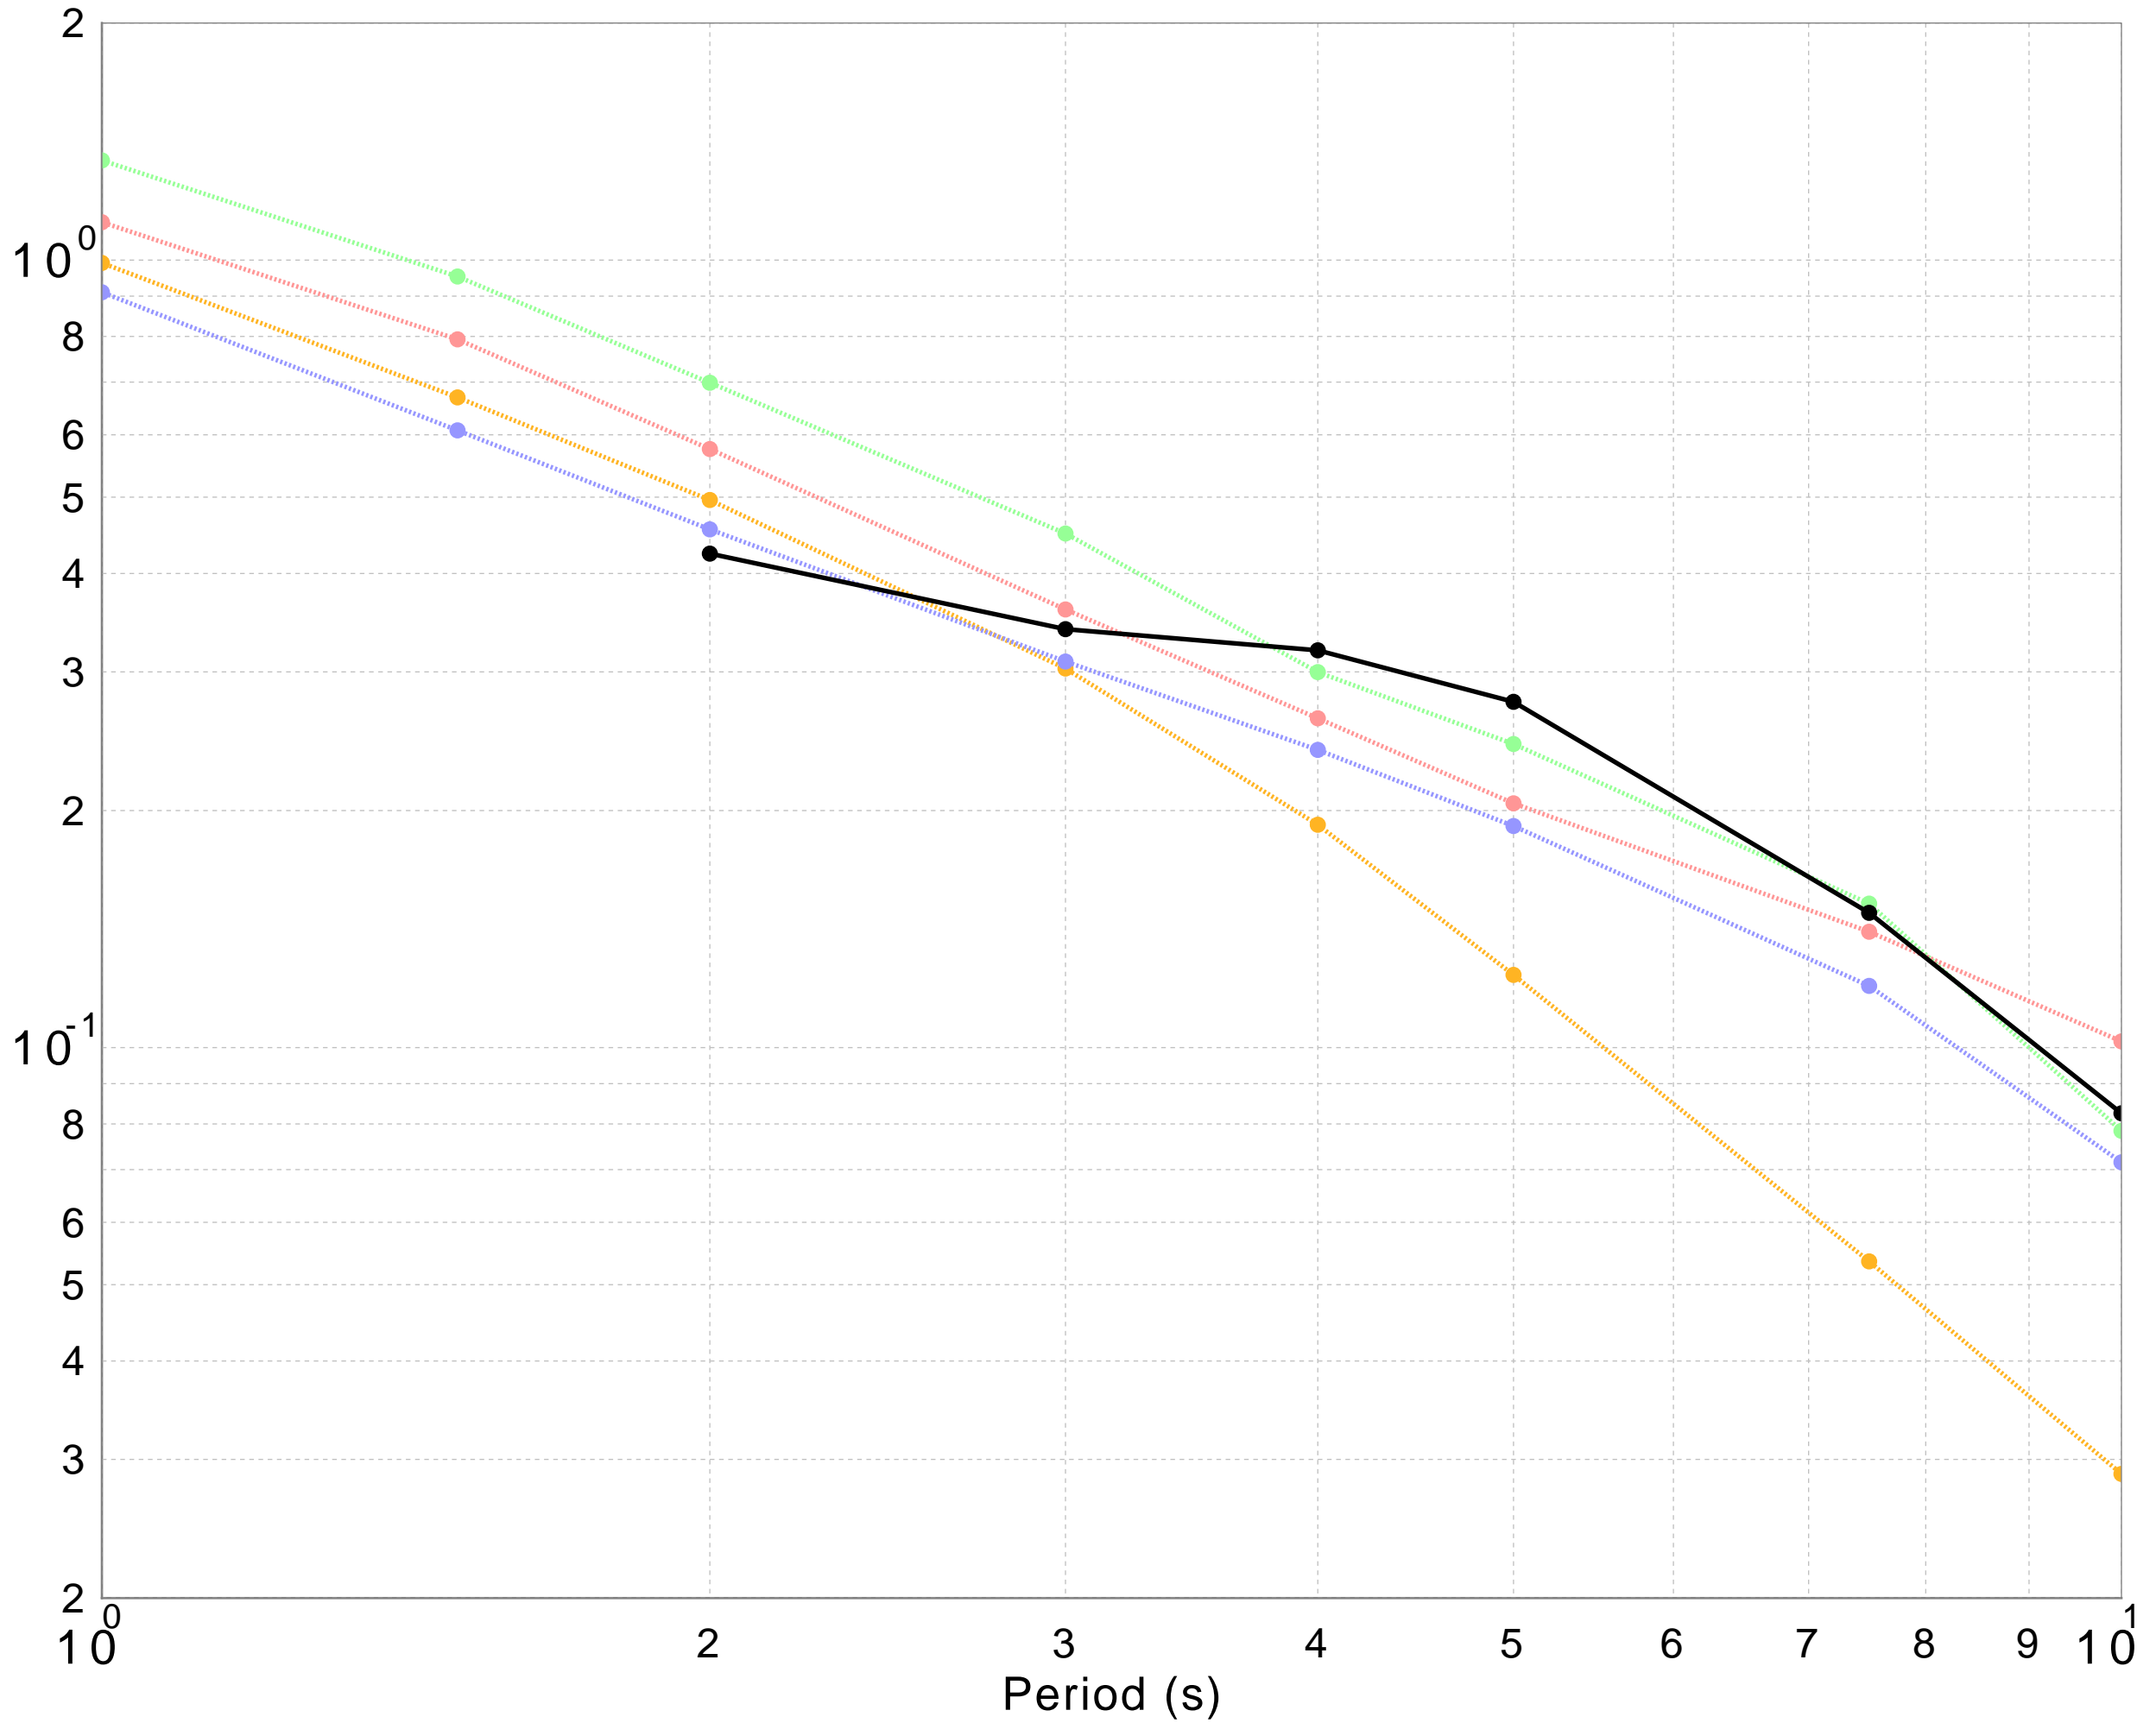

s552 Spectrum

● CyberShake Probabilistic ● ASK2014 Probabilistic ● BSSA2014 Probabilistic ● CB2014 Probabilistic ● CY2014 Probabilistic

DATASET #1 (line: Solid, width=2.0; symbol: Filled Circles, width=4.0; color: 0,0,0)

CyberShake Probabilistic

DATASET #2 (line: Dotted, width=2.0; symbol: Filled Circles, width=4.0; color: 255,150,150)

ASK2014 Probabilistic

DATASET #3 (line: Dotted, width=2.0; symbol: Filled Circles, width=4.0; color: 150,150,255)

BSSA2014 Probabilistic

DATASET #4 (line: Dotted, width=2.0; symbol: Filled Circles, width=4.0; color: 150,255,150)

CB2014 Probabilistic

DATASET #5 (line: Dotted, width=2.0; symbol: Filled Circles, width=4.0; color: 255,180,35)