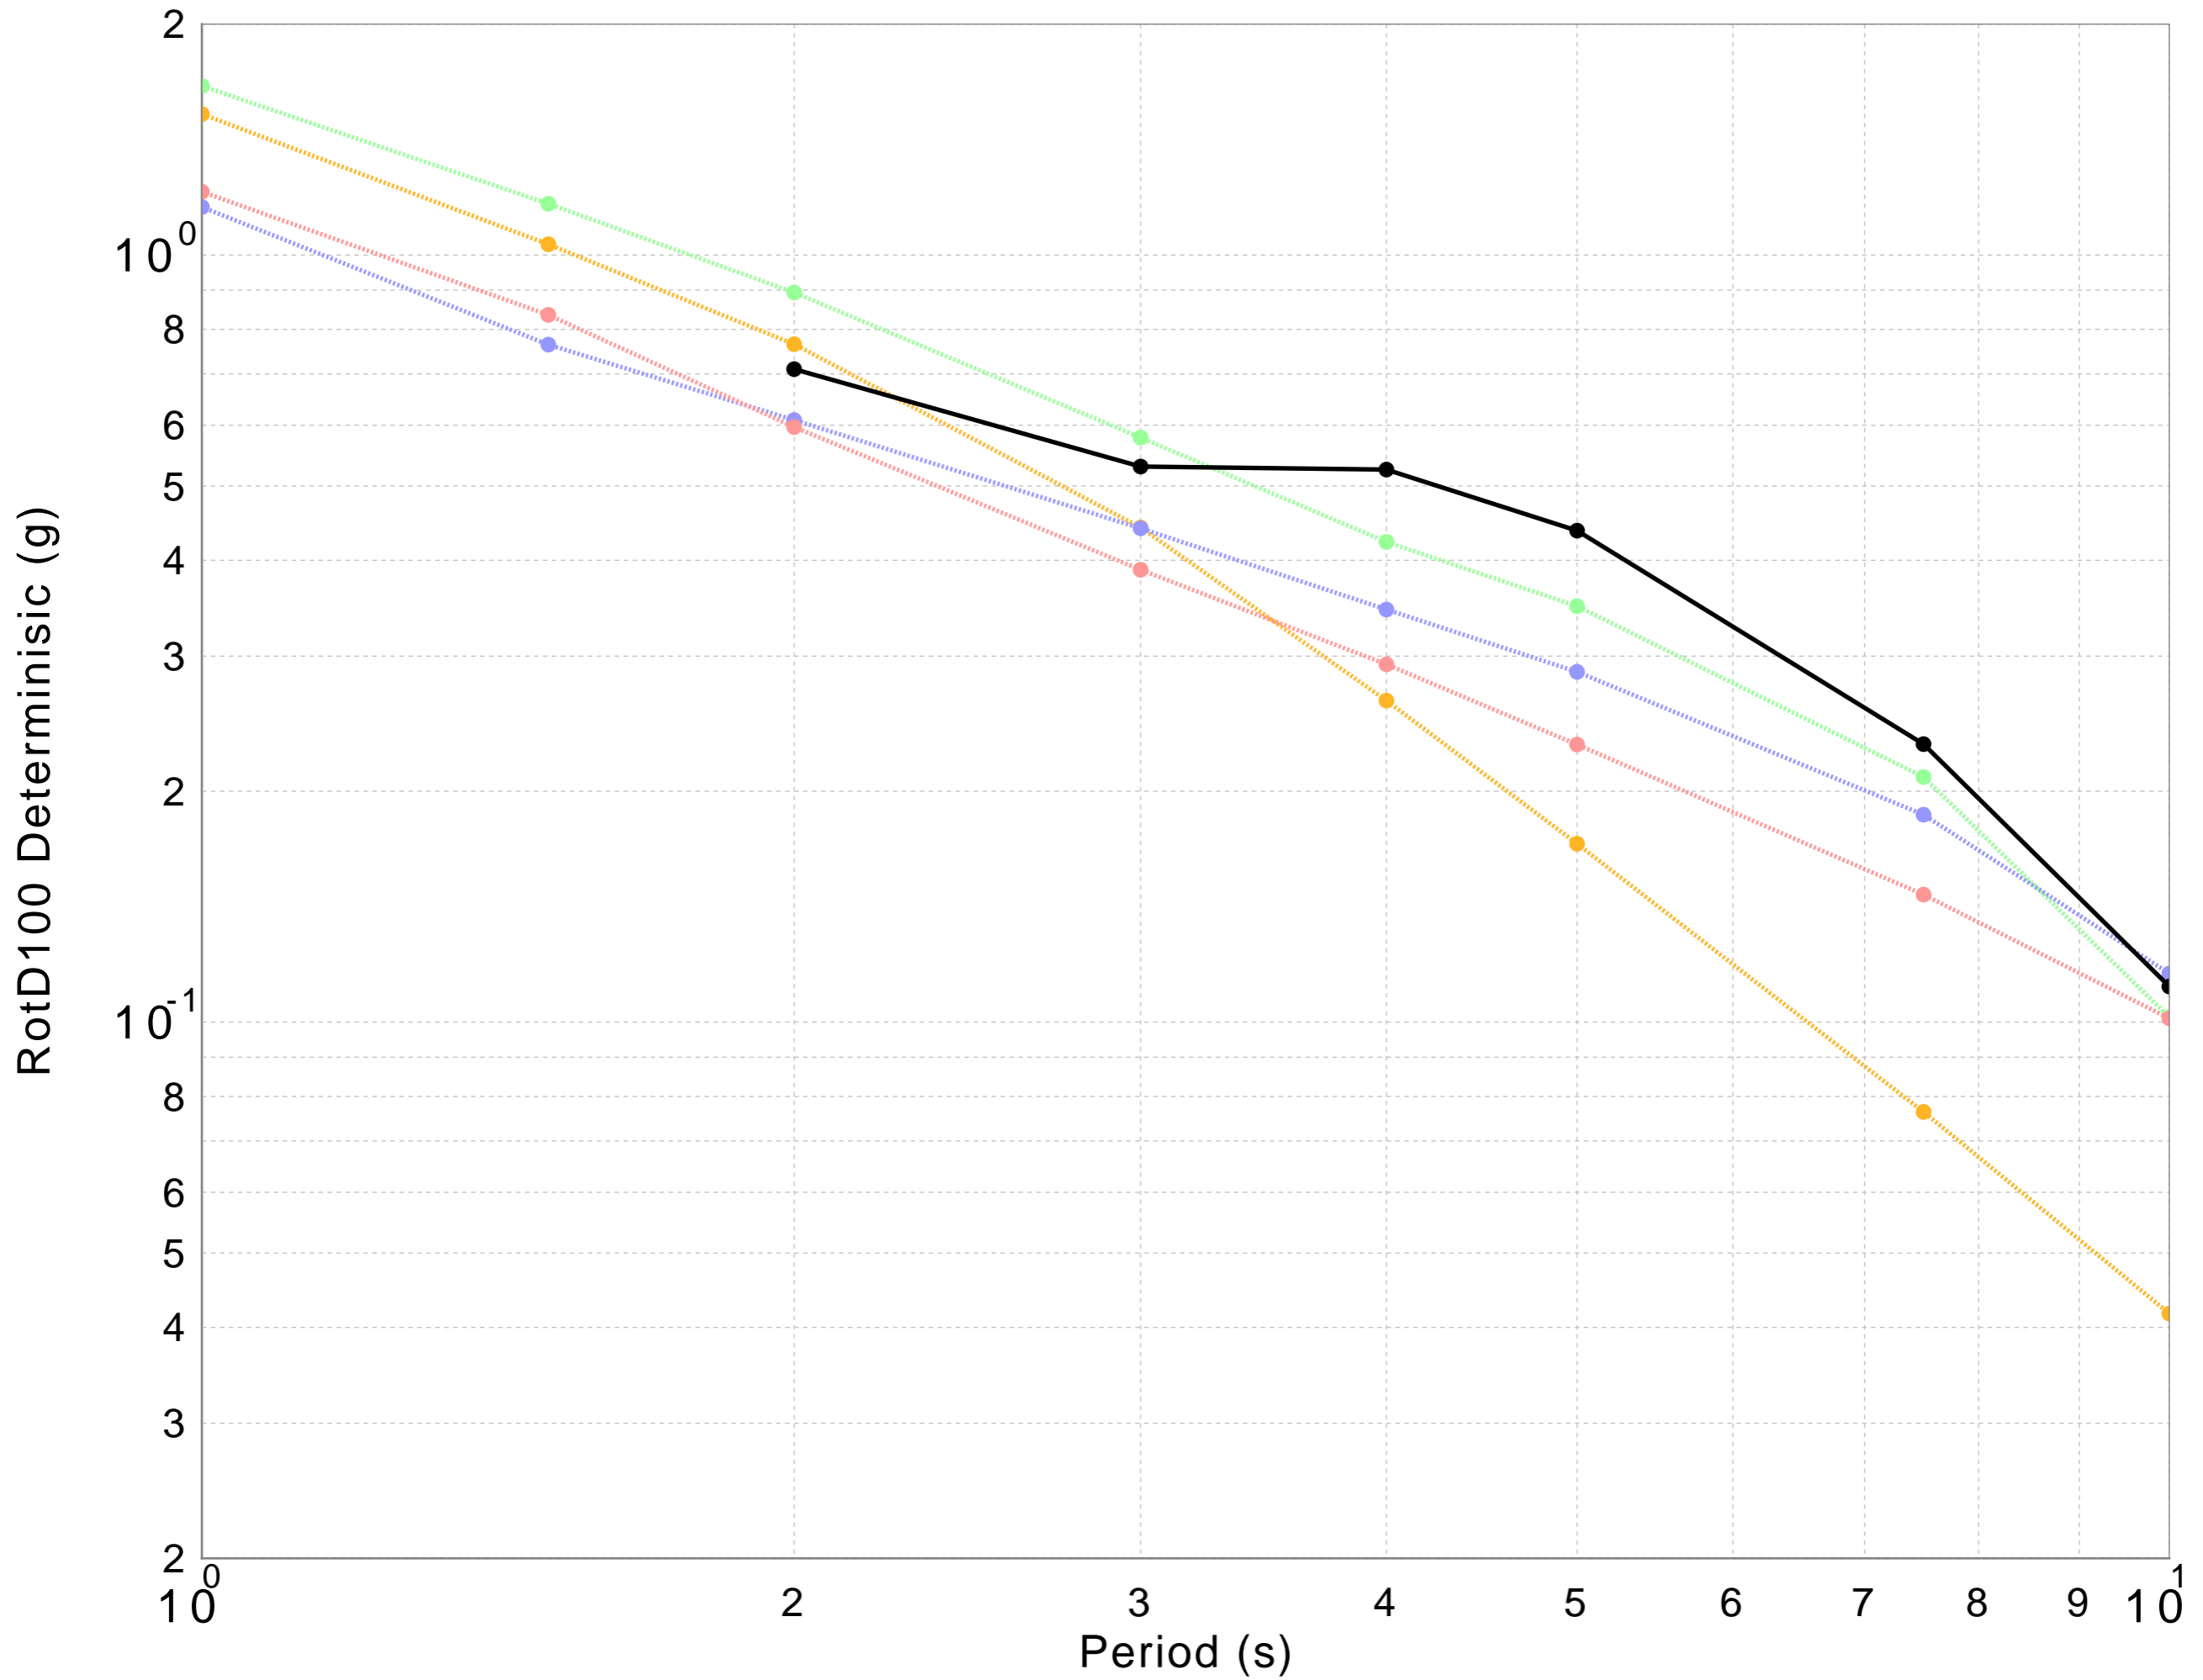

s552 Spectrum

DATASET #1 (line: Solid, width=2.0; symbol: Filled Circles, width=4.0; color: 0,0,0)

CyberShake Deterministic

DATASET #2 (line: Dotted, width=2.0; symbol: Filled Circles, width=4.0; color: 255,150,150)

ASK2014 Deterministic

DATASET #3 (line: Dotted, width=2.0; symbol: Filled Circles, width=4.0; color: 150,150,255)

BSSA2014 Deterministic

DATASET #4 (line: Dotted, width=2.0; symbol: Filled Circles, width=4.0; color: 150,255,150)

CB2014 Deterministic

DATASET #5 (line: Dotted, width=2.0; symbol: Filled Circles, width=4.0; color: 255,180,35)

CY2014 Deterministic