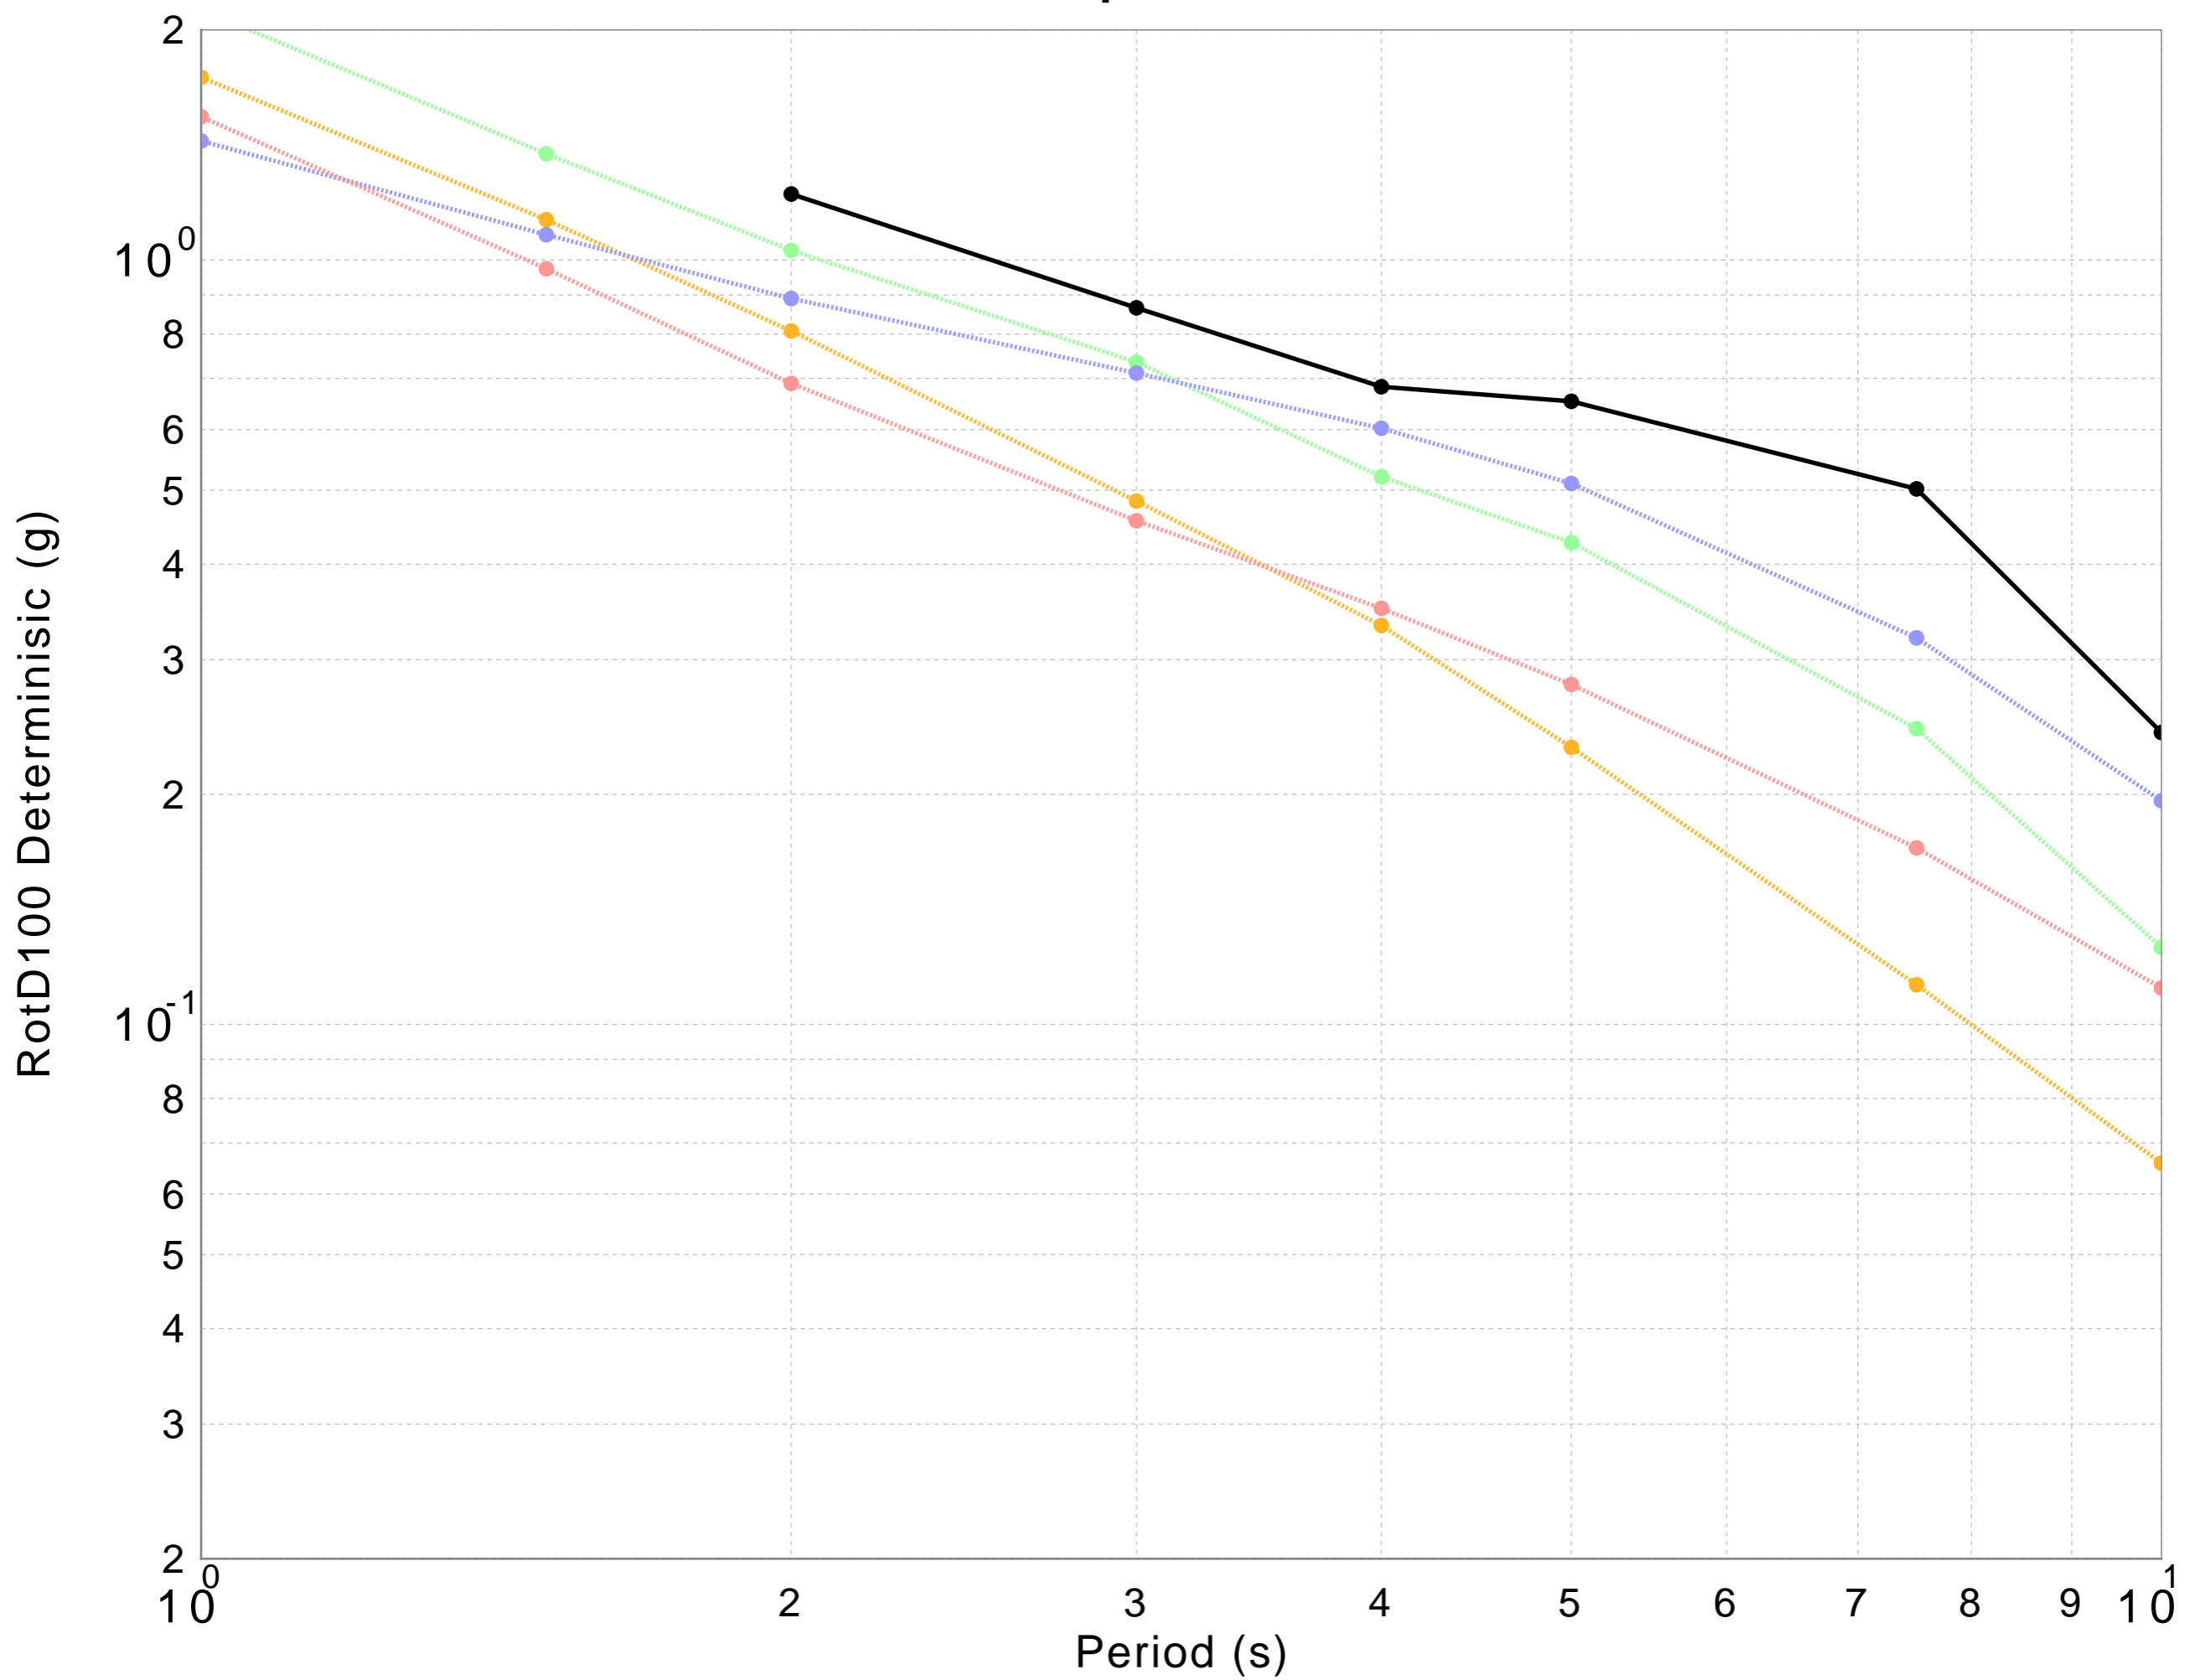

s514 Spectrum

● CyberShake Deterministic ● ASK2014 Deterministic ● BSSA2014 Deterministic ● CB2014 Deterministic ● CY2014 Deterministic

DATASET #1 (line: Solid, width=2.0; symbol: Filled Circles, width=4.0; color: 0,0,0)

CyberShake Deterministic

DATASET #2 (line: Dotted, width=2.0; symbol: Filled Circles, width=4.0; color: 255,150,150)

ASK2014 Deterministic

DATASET #3 (line: Dotted, width=2.0; symbol: Filled Circles, width=4.0; color: 150,150,255)

BSSA2014 Deterministic

DATASET #4 (line: Dotted, width=2.0; symbol: Filled Circles, width=4.0; color: 150,255,150)

CB2014 Deterministic

DATASET #5 (line: Dotted, width=2.0; symbol: Filled Circles, width=4.0; color: 255,180,35)