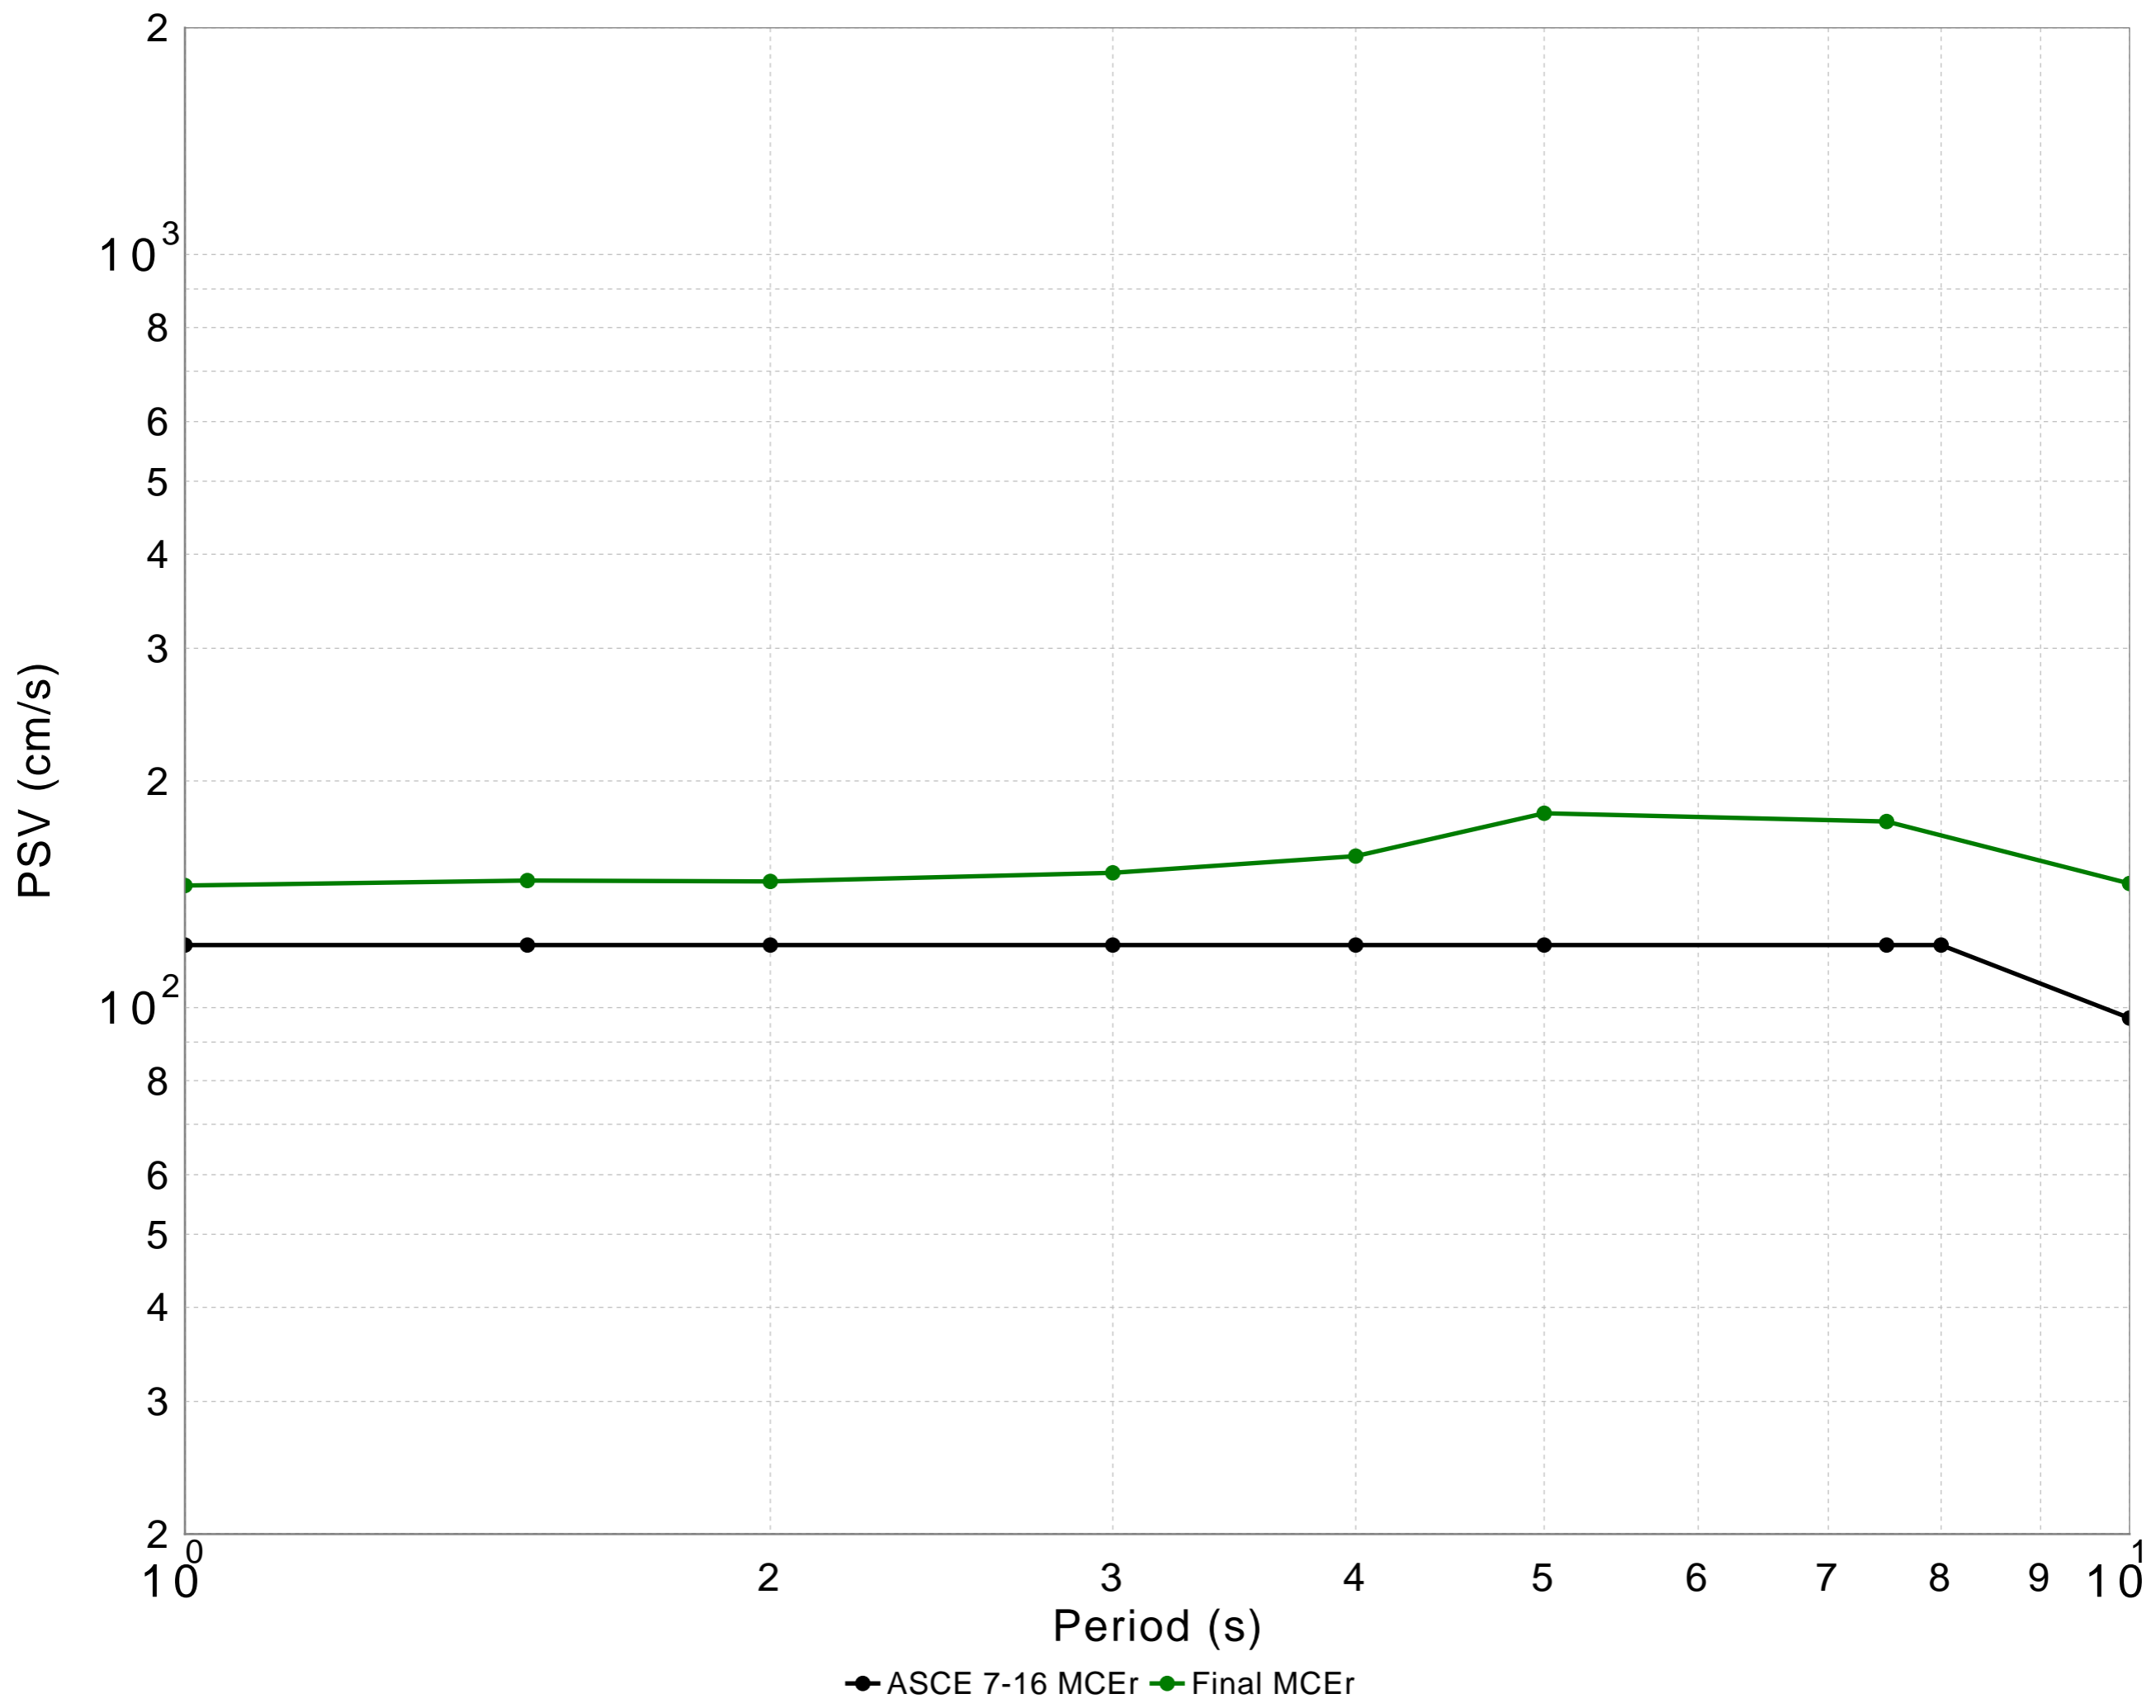

s510 MCER

DATASET #1 (line: Solid, width=2.0; symbol: Filled Circles, width=4.0; color: 0,0,0)

ASCE 7-16 MCEr

DATASET #2 (line: Solid, width=2.0; symbol: Filled Circles, width=4.0; color: 0,124,0)

Final MCEr