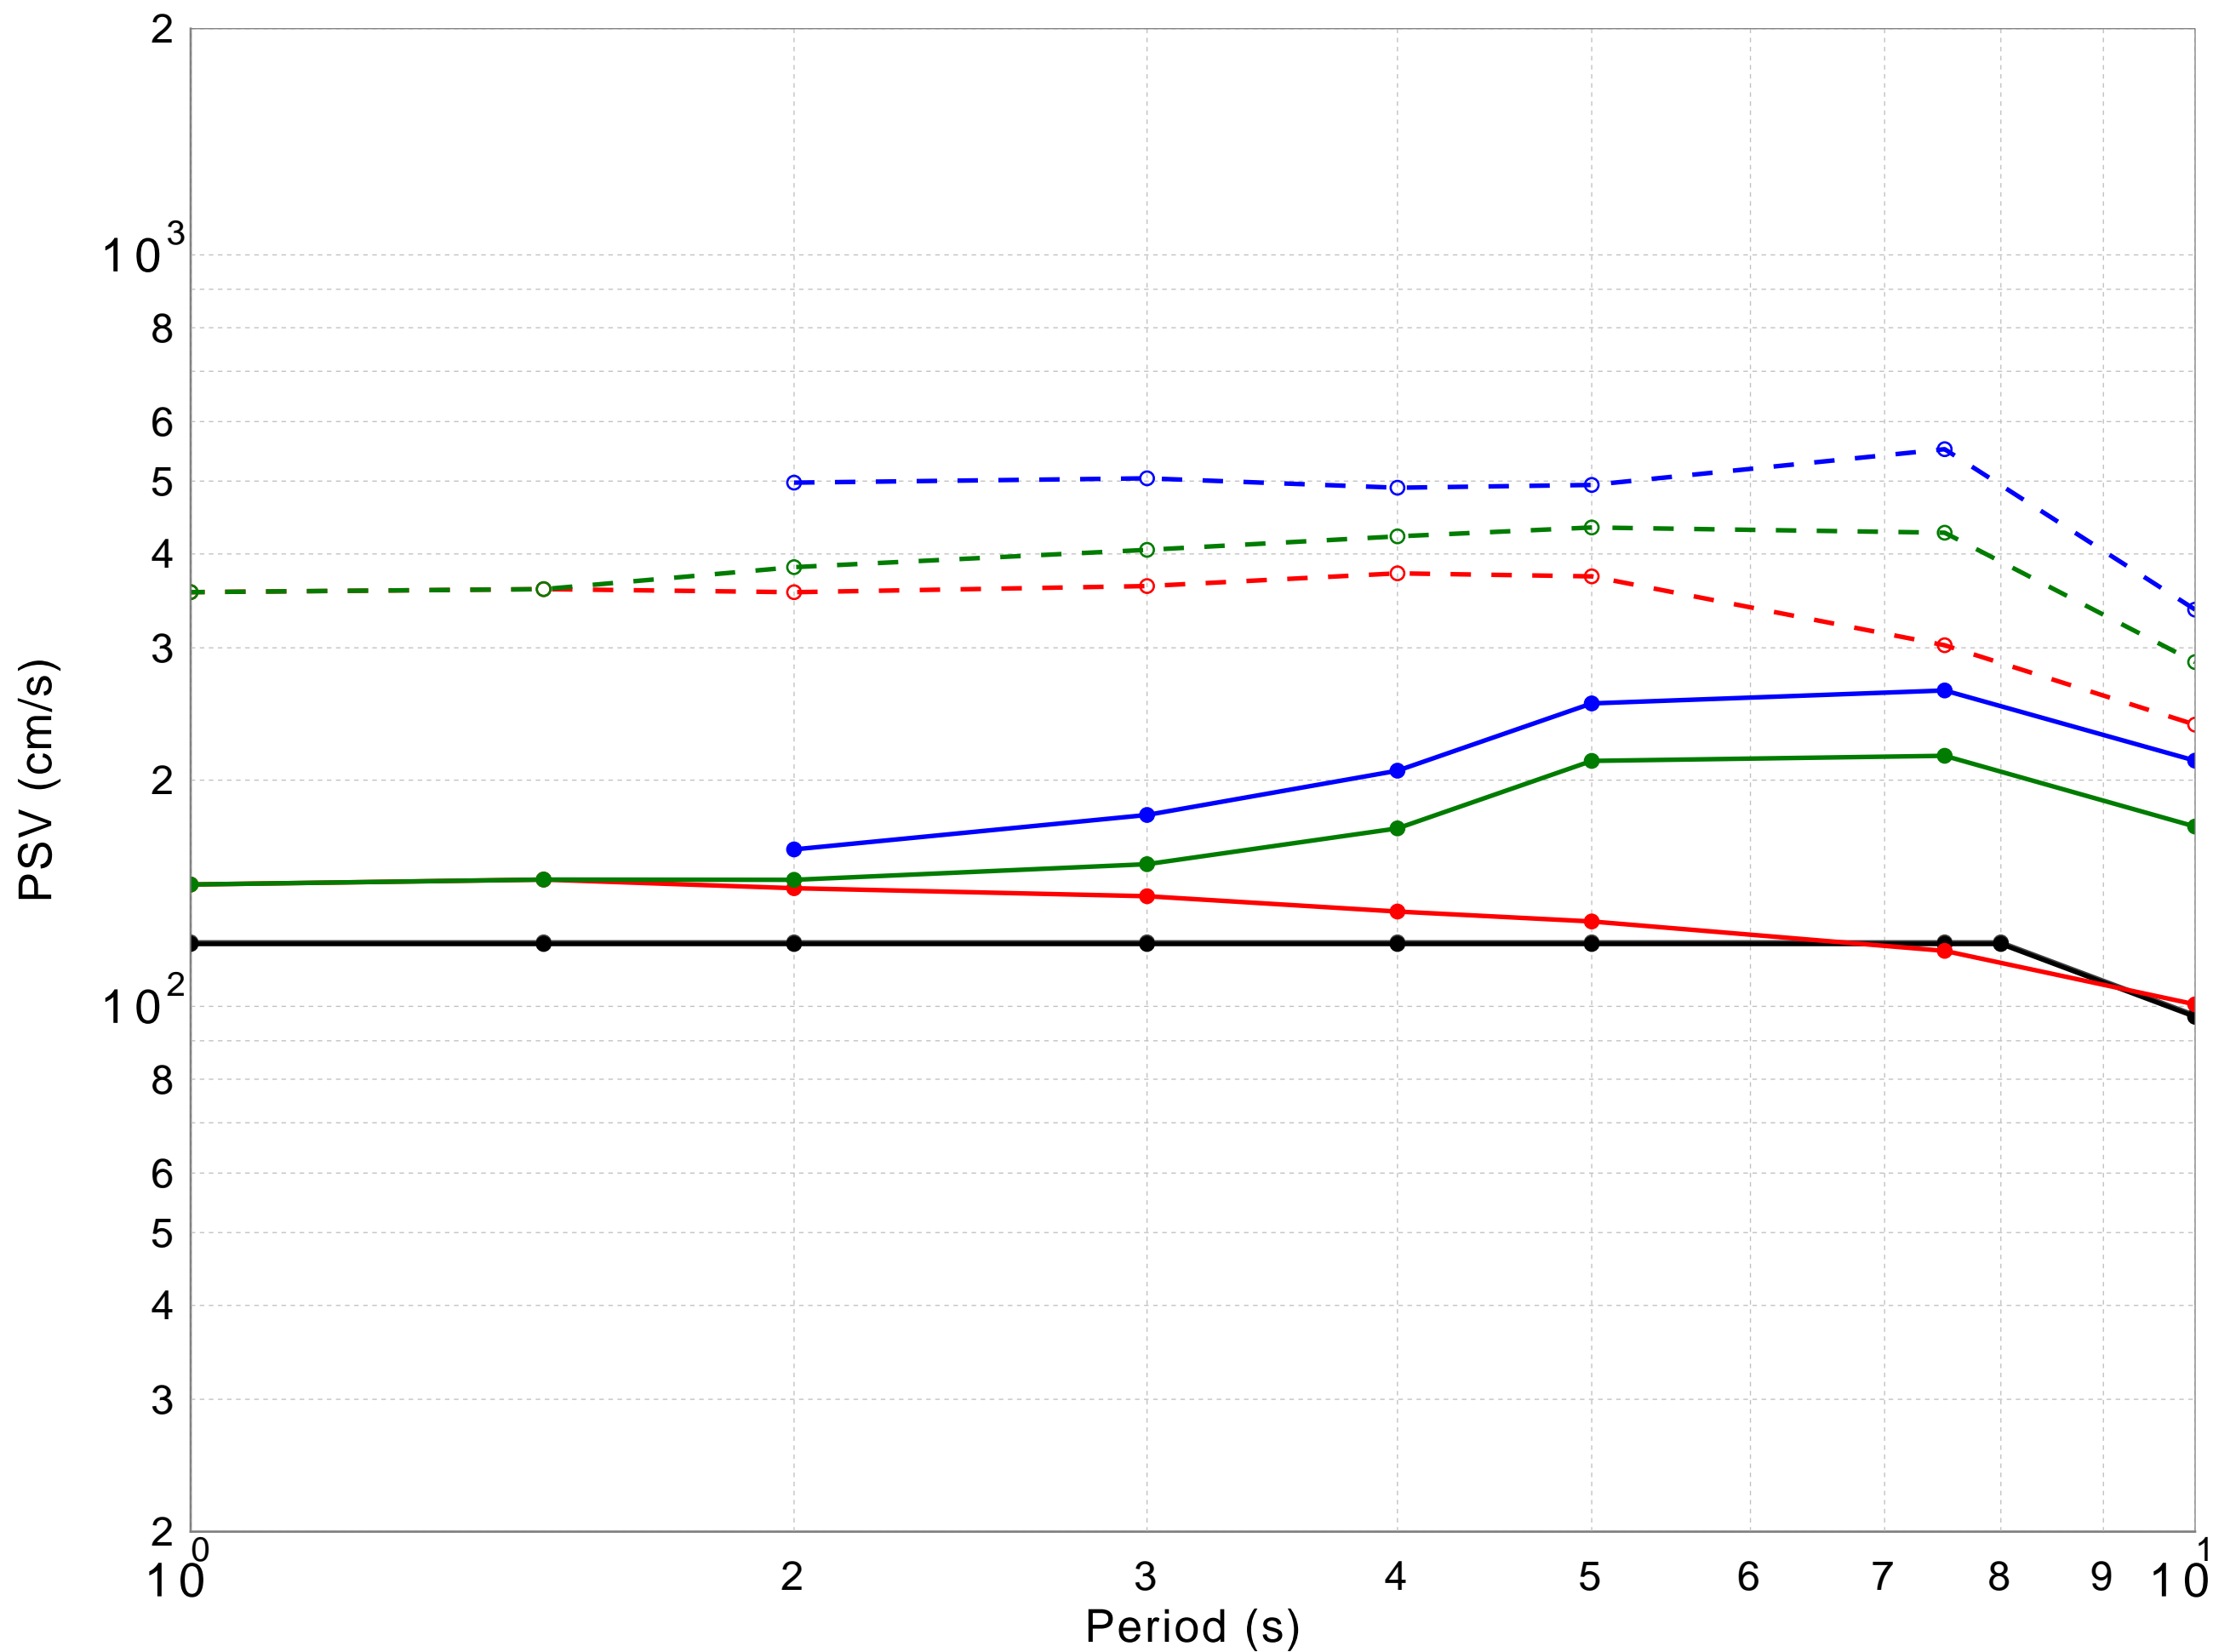

s510

ASCE 7-10 Det Lower Limit ASCE 7-16 MCER GMPE Prob GMPE Det CyberShake Prob CyberShake Det Avg. Prob Avg. Det

DATASET #1 (line: Solid, width=2.0; symbol: Filled Circles, width=4.0; color: 64,64,64)

ASCE 7-10 Det Lower Limit

DATASET #2 (line: Solid, width=2.0; symbol: Filled Circles, width=4.0; color: 0,0,0)

ASCE 7-16 MCEr

DATASET #3 (line: Solid, width=2.0; symbol: Filled Circles, width=4.0; color: 255,0,0)

GMPE Prob

DATASET #4 (line: Dashed, width=2.0; symbol: Circles, width=4.0; color: 255,0,0)

GMPE Det

DATASET #5 (line: Solid, width=2.0; symbol: Filled Circles, width=4.0; color: 0,0,255)

CyberShake Prob

DATASET #6 (line: Dashed, width=2.0; symbol: Circles, width=4.0; color: 0,0,255)

CyberShake Det

DATASET #7 (line: Solid, width=2.0; symbol: Filled Circles, width=4.0; color: 0,124,0)

Avg. Prob

DATASET #8 (line: Dashed, width=2.0; symbol: Circles, width=4.0; color: 0,124,0)

Avg. Det