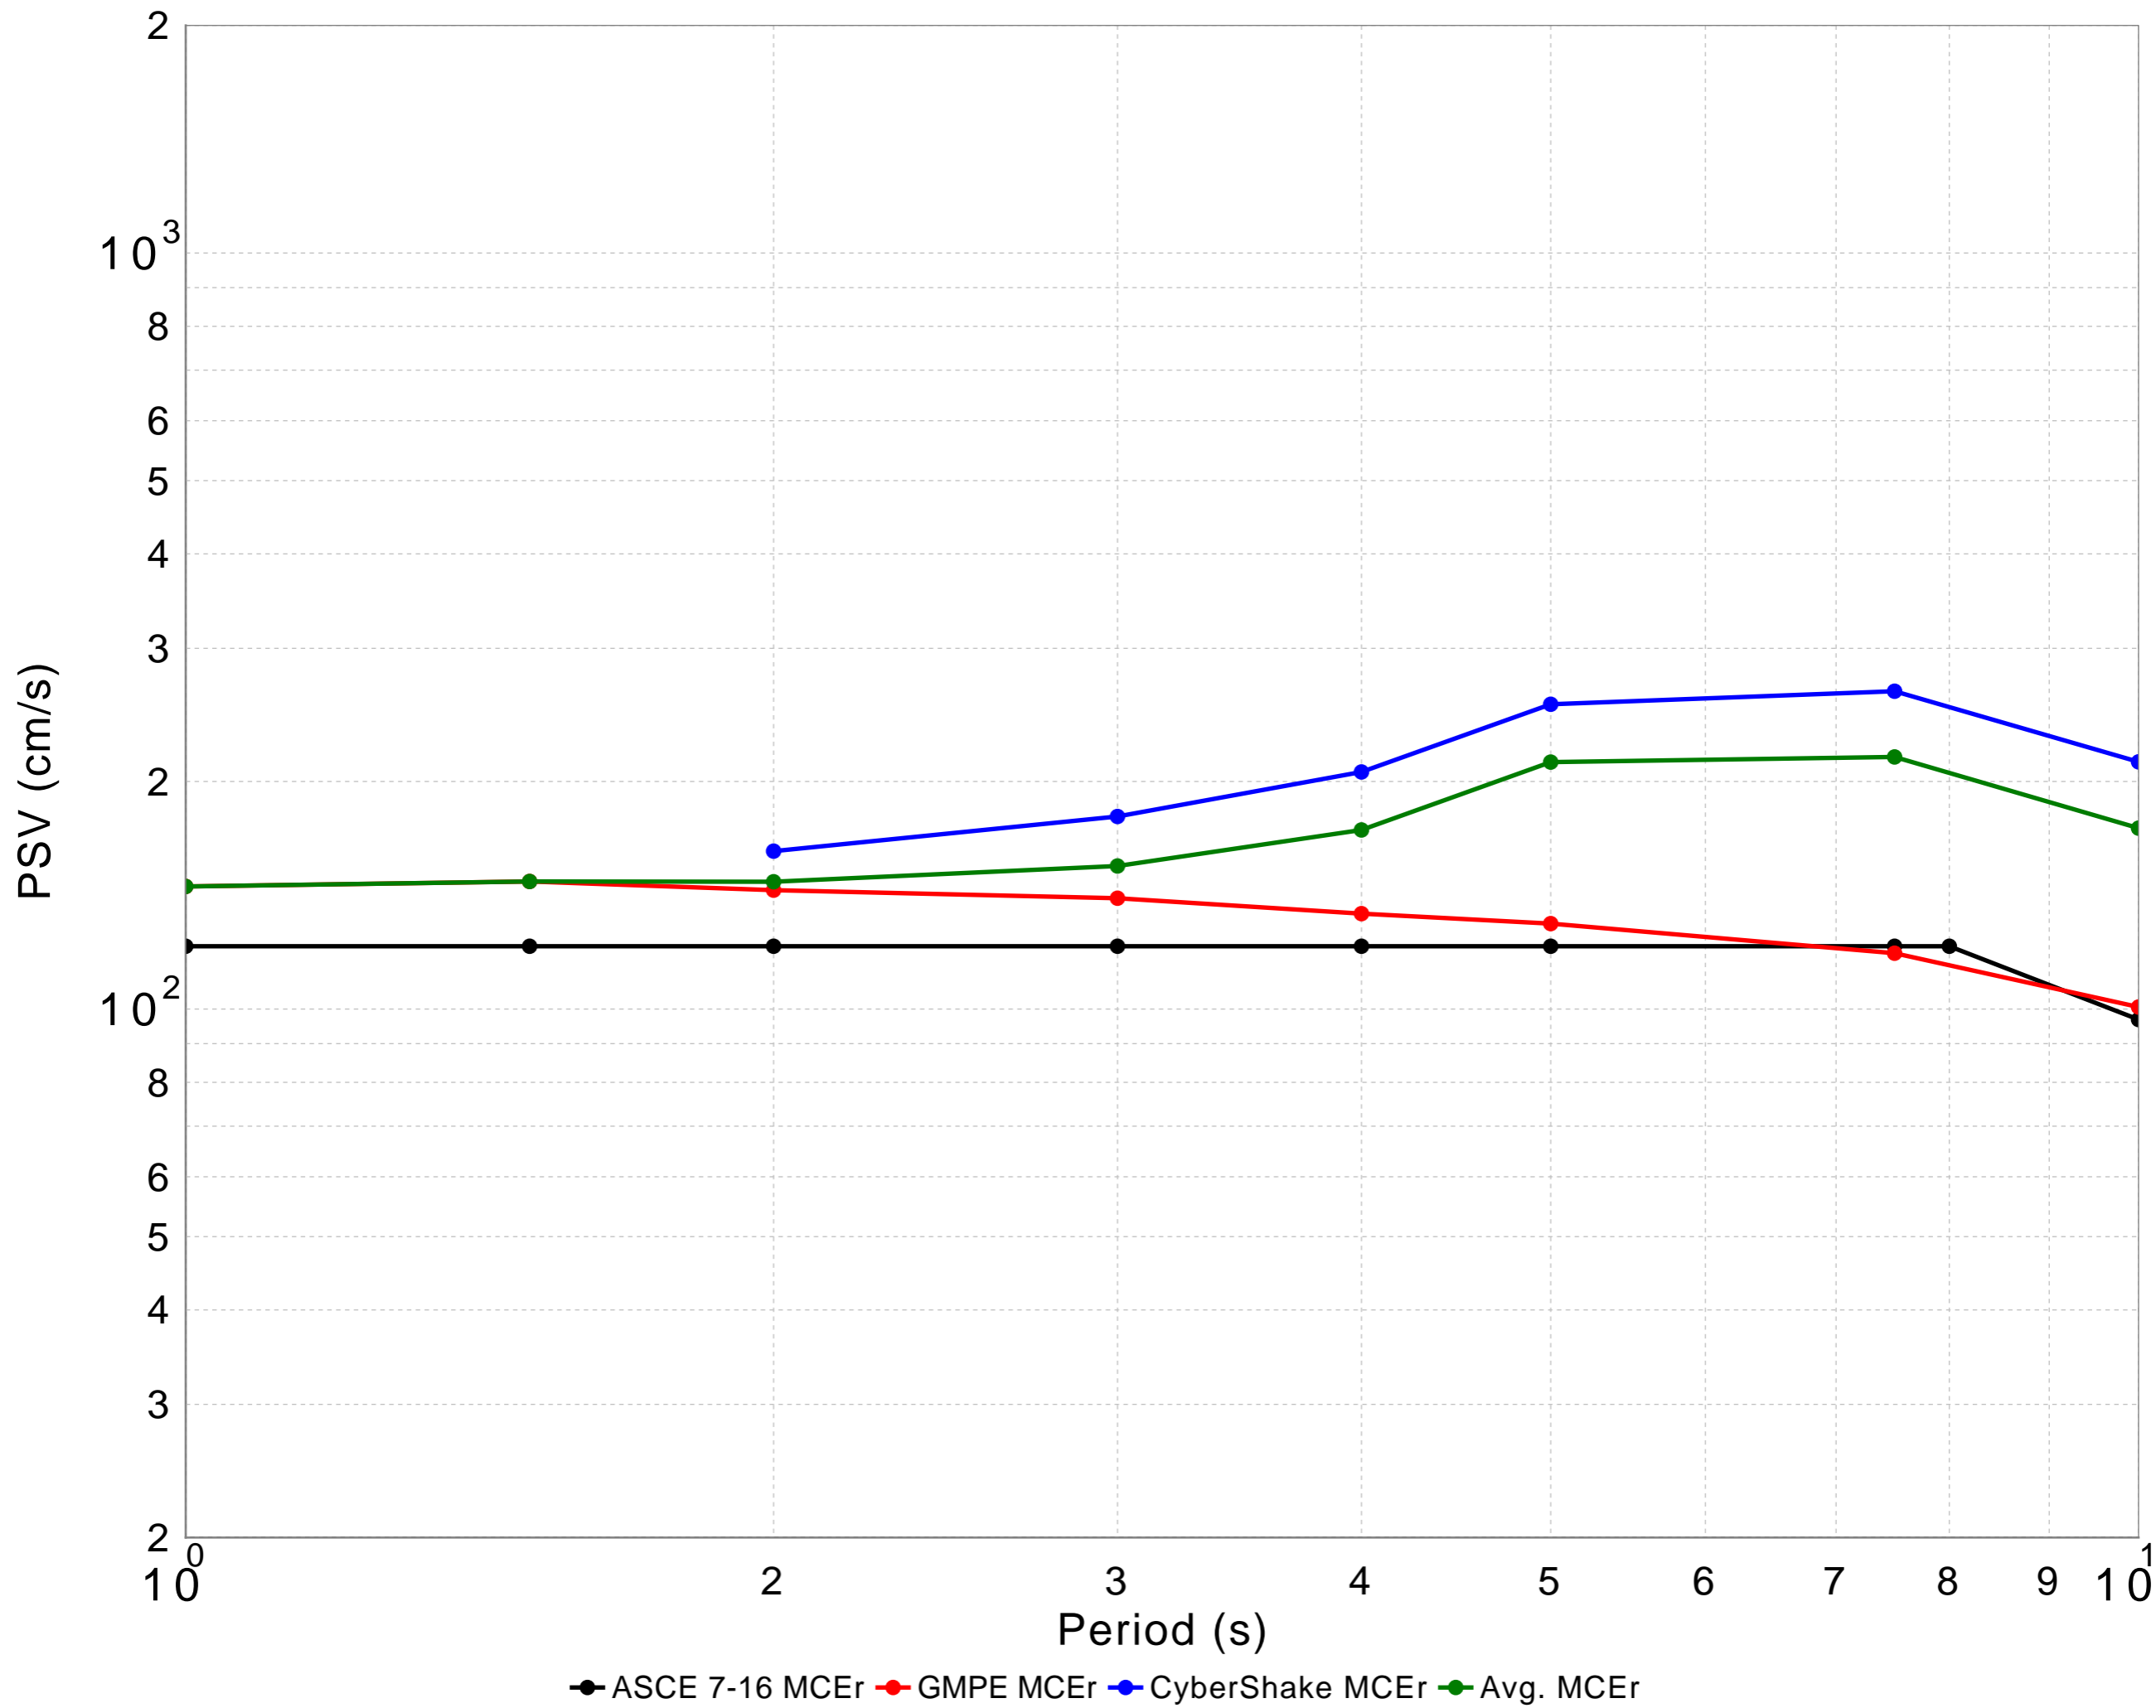

s510 MCER

DATASET #1 (line: Solid, width=2.0; symbol: Filled Circles, width=4.0; color: 0,0,0)

ASCE 7-16 MCEr

DATASET #2 (line: Solid, width=2.0; symbol: Filled Circles, width=4.0; color: 255,0,0)

GMPE MCEr

DATASET #3 (line: Solid, width=2.0; symbol: Filled Circles, width=4.0; color: 0,0,255)

CyberShake MCEr

DATASET #4 (line: Solid, width=2.0; symbol: Filled Circles, width=4.0; color: 0,124,0)

Avg. MCEr