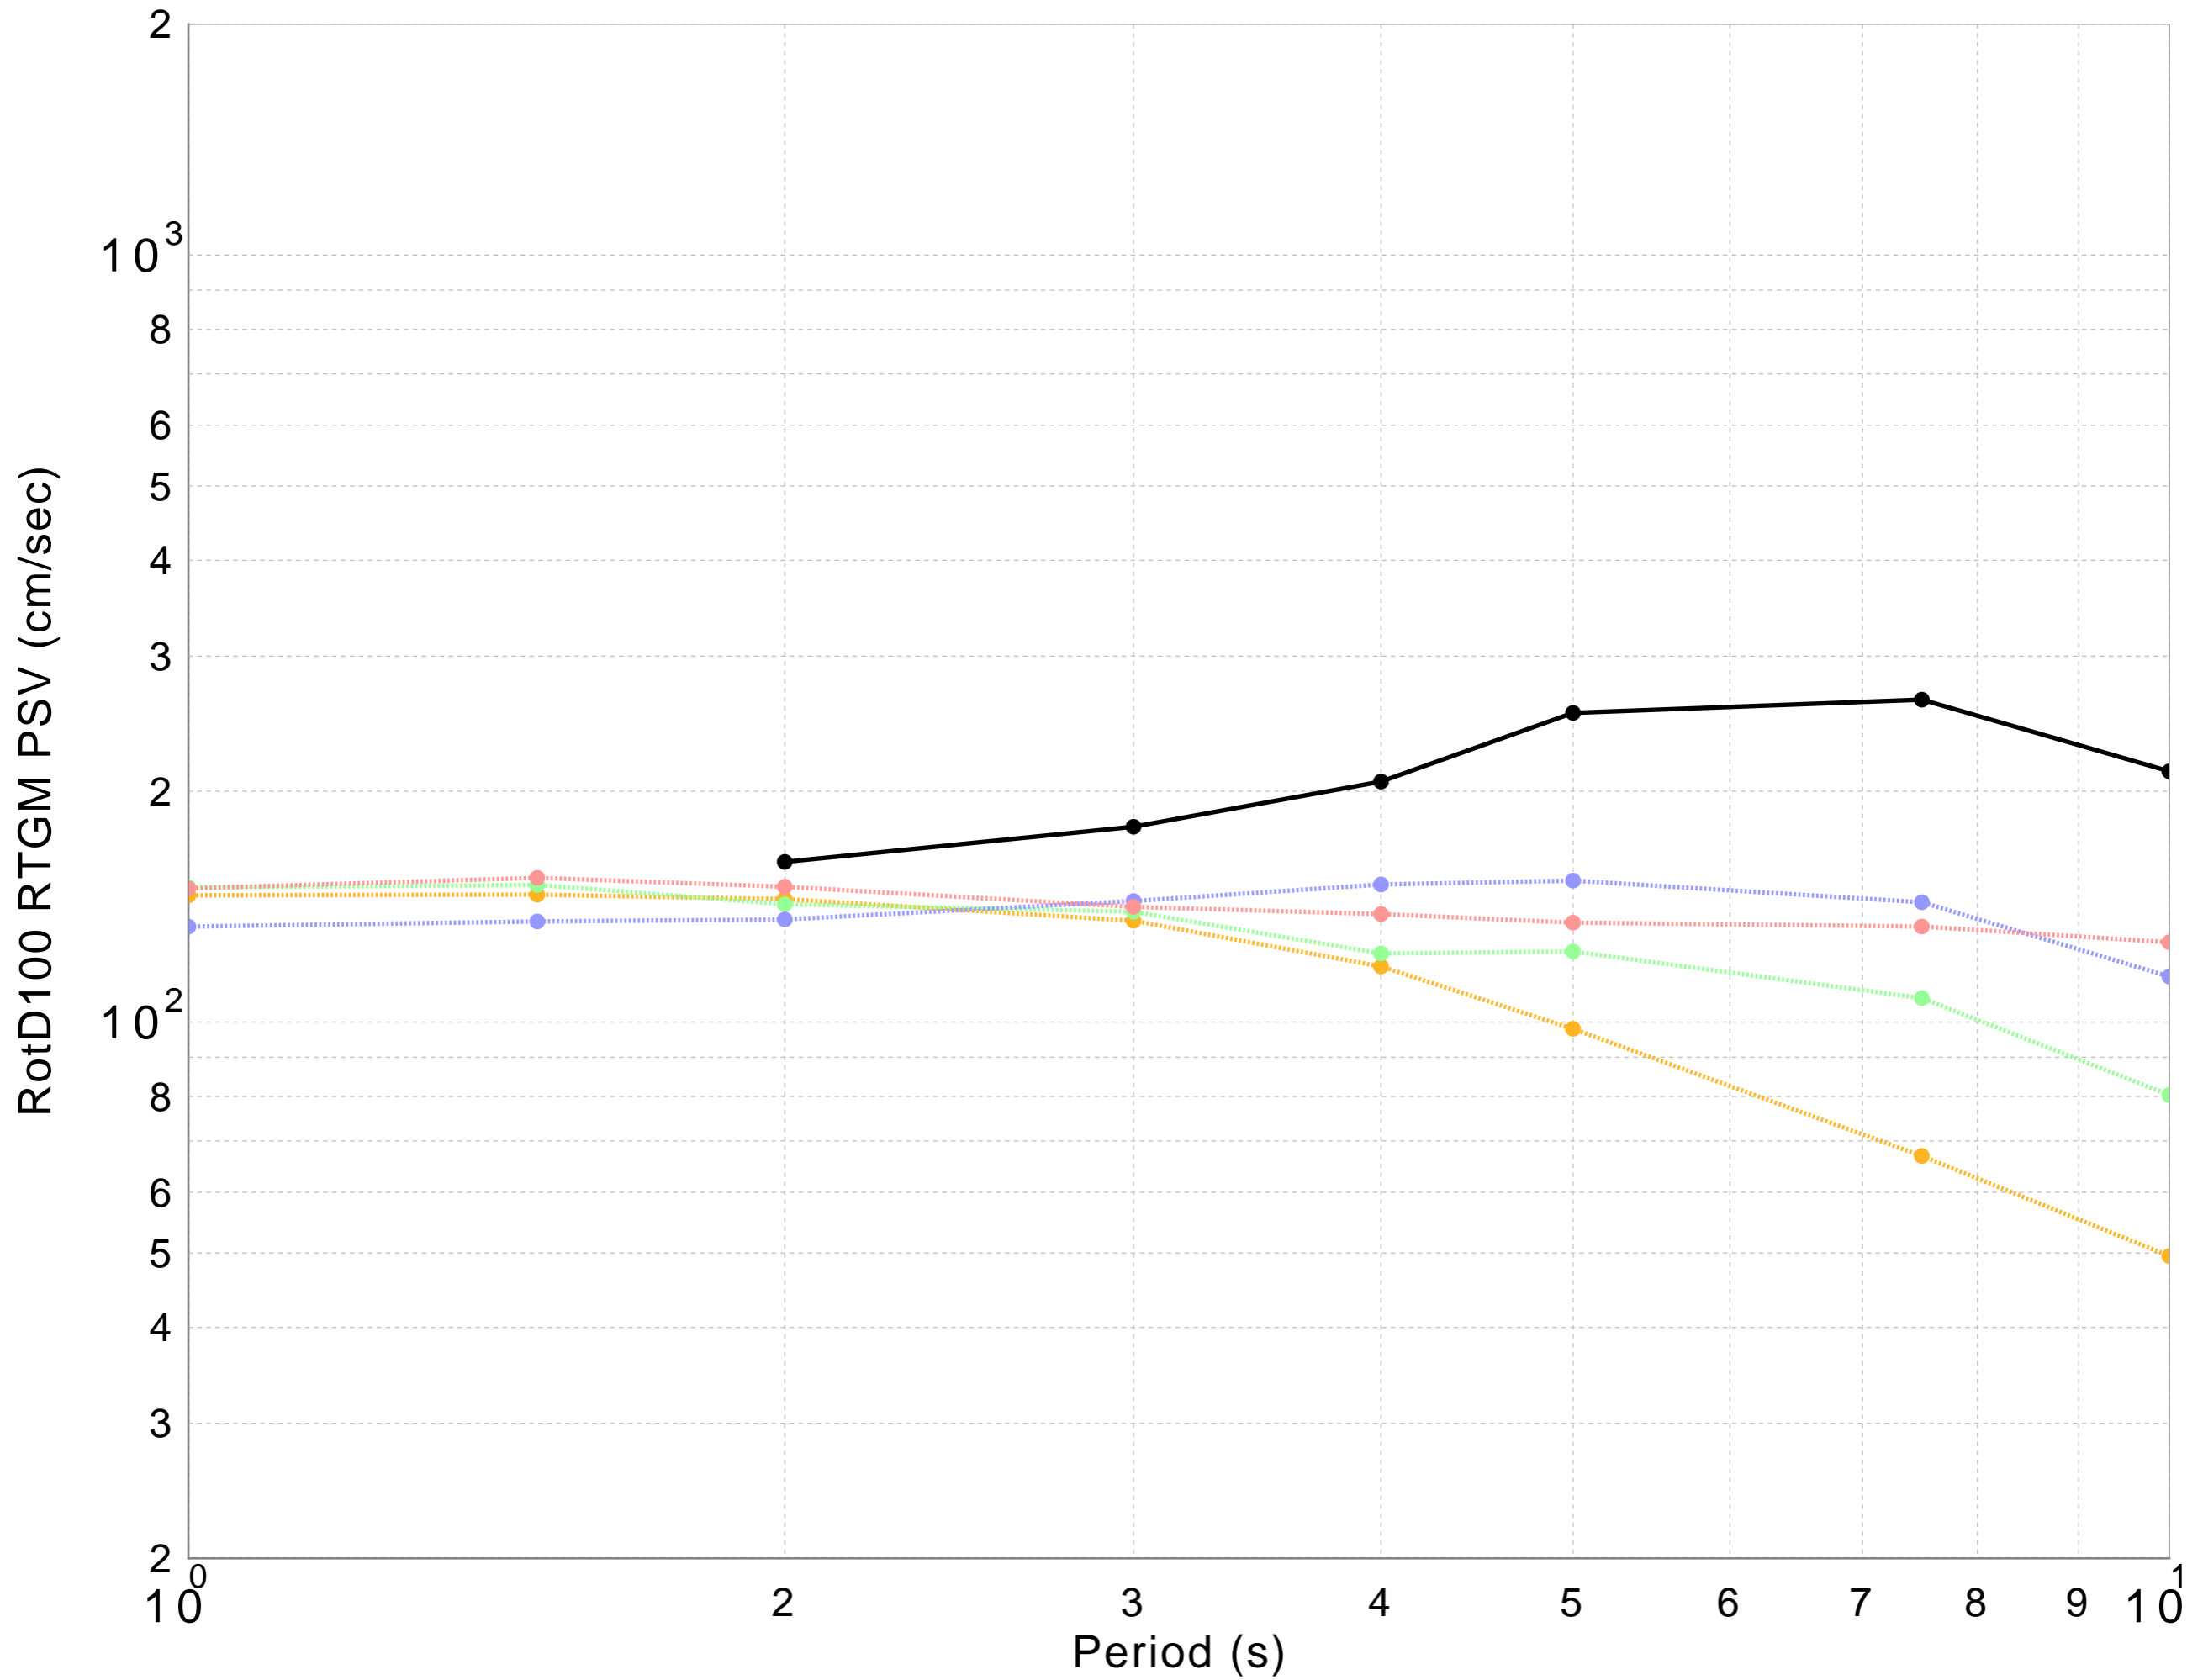

# s510 Spectrum

DATASET #1 (line: Solid, width=2.0; symbol: Filled Circles, width=4.0; color: 0,0,0)

CyberShake Probabilistic

DATASET #2 (line: Dotted, width=2.0; symbol: Filled Circles, width=4.0; color: 255,150,150)

ASK2014 Probabilistic

DATASET #3 (line: Dotted, width=2.0; symbol: Filled Circles, width=4.0; color: 150,150,255)

BSSA2014 Probabilistic

DATASET #4 (line: Dotted, width=2.0; symbol: Filled Circles, width=4.0; color: 150,255,150)

CB2014 Probabilistic

DATASET #5 (line: Dotted, width=2.0; symbol: Filled Circles, width=4.0; color: 255,180,35)

CY2014 Probabilistic