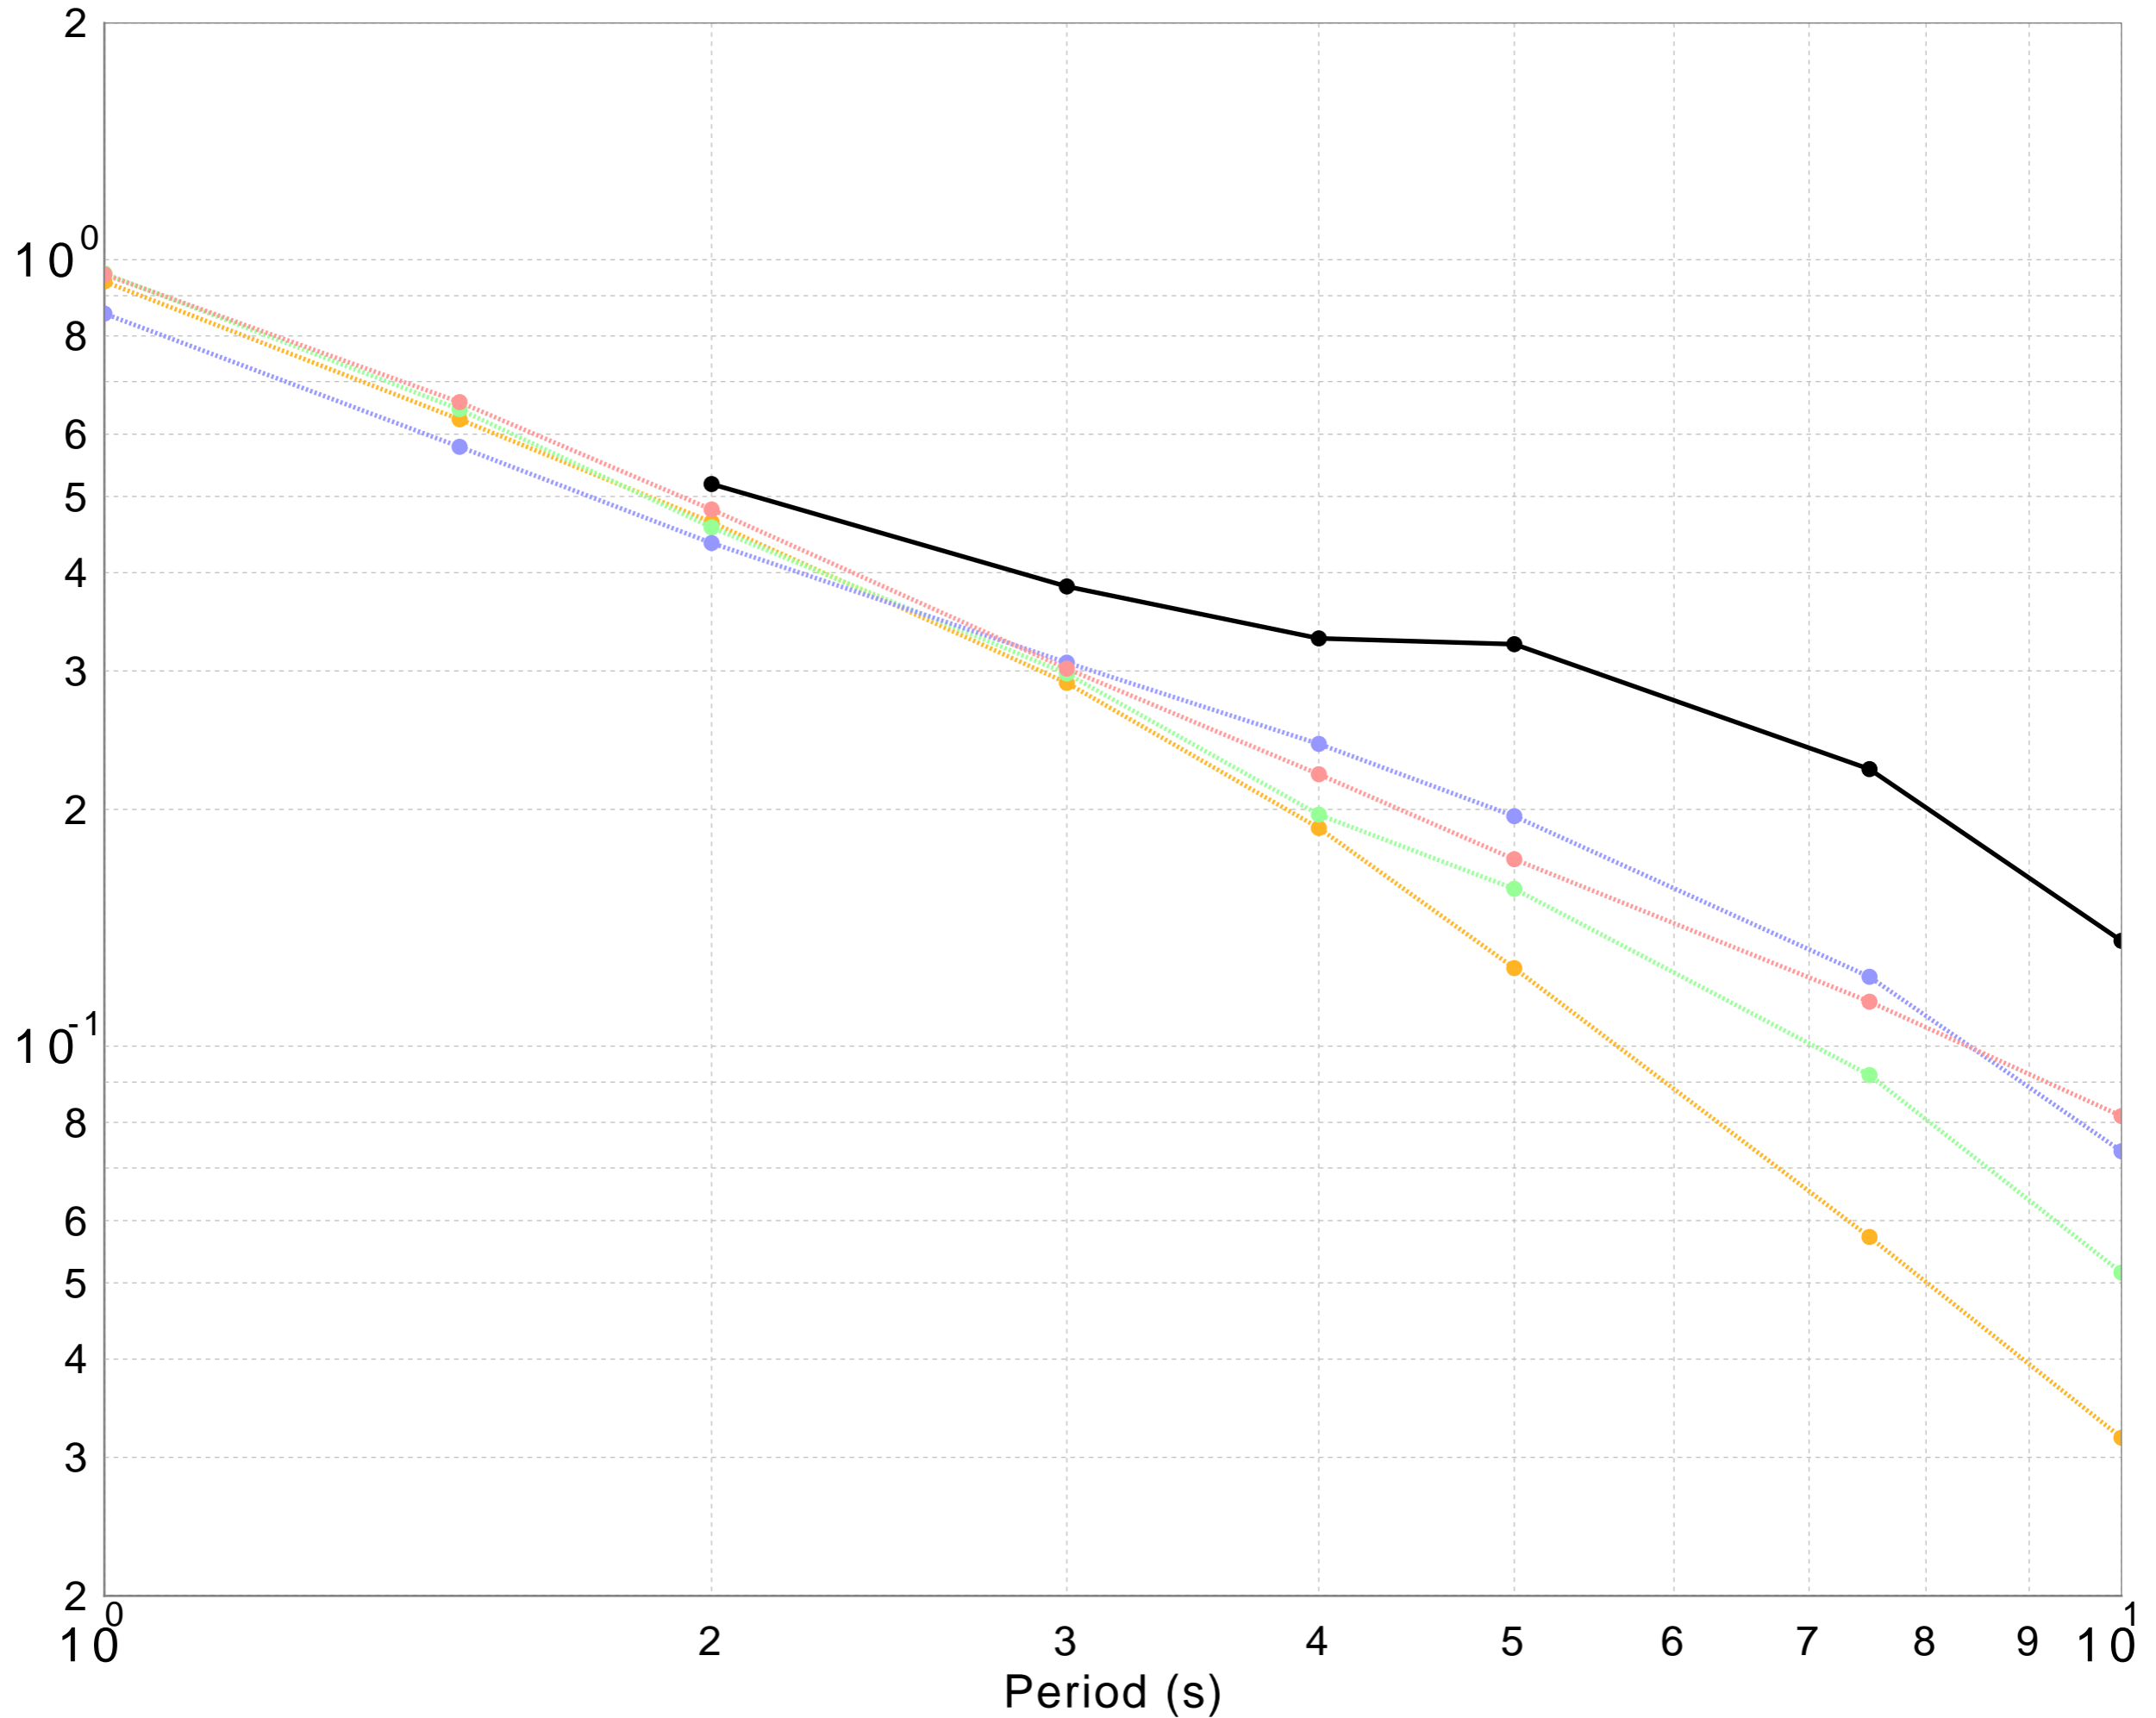

s510 Spectrum

● CyberShake Probabilistic ● ASK2014 Probabilistic ● BSSA2014 Probabilistic ● CB2014 Probabilistic ● CY2014 Probabilistic

DATASET #1 (line: Solid, width=2.0; symbol: Filled Circles, width=4.0; color: 0,0,0)

CyberShake Probabilistic

DATASET #2 (line: Dotted, width=2.0; symbol: Filled Circles, width=4.0; color: 255,150,150)

ASK2014 Probabilistic

DATASET #3 (line: Dotted, width=2.0; symbol: Filled Circles, width=4.0; color: 150,150,255)

BSSA2014 Probabilistic

DATASET #4 (line: Dotted, width=2.0; symbol: Filled Circles, width=4.0; color: 150,255,150)

CB2014 Probabilistic

DATASET #5 (line: Dotted, width=2.0; symbol: Filled Circles, width=4.0; color: 255,180,35)