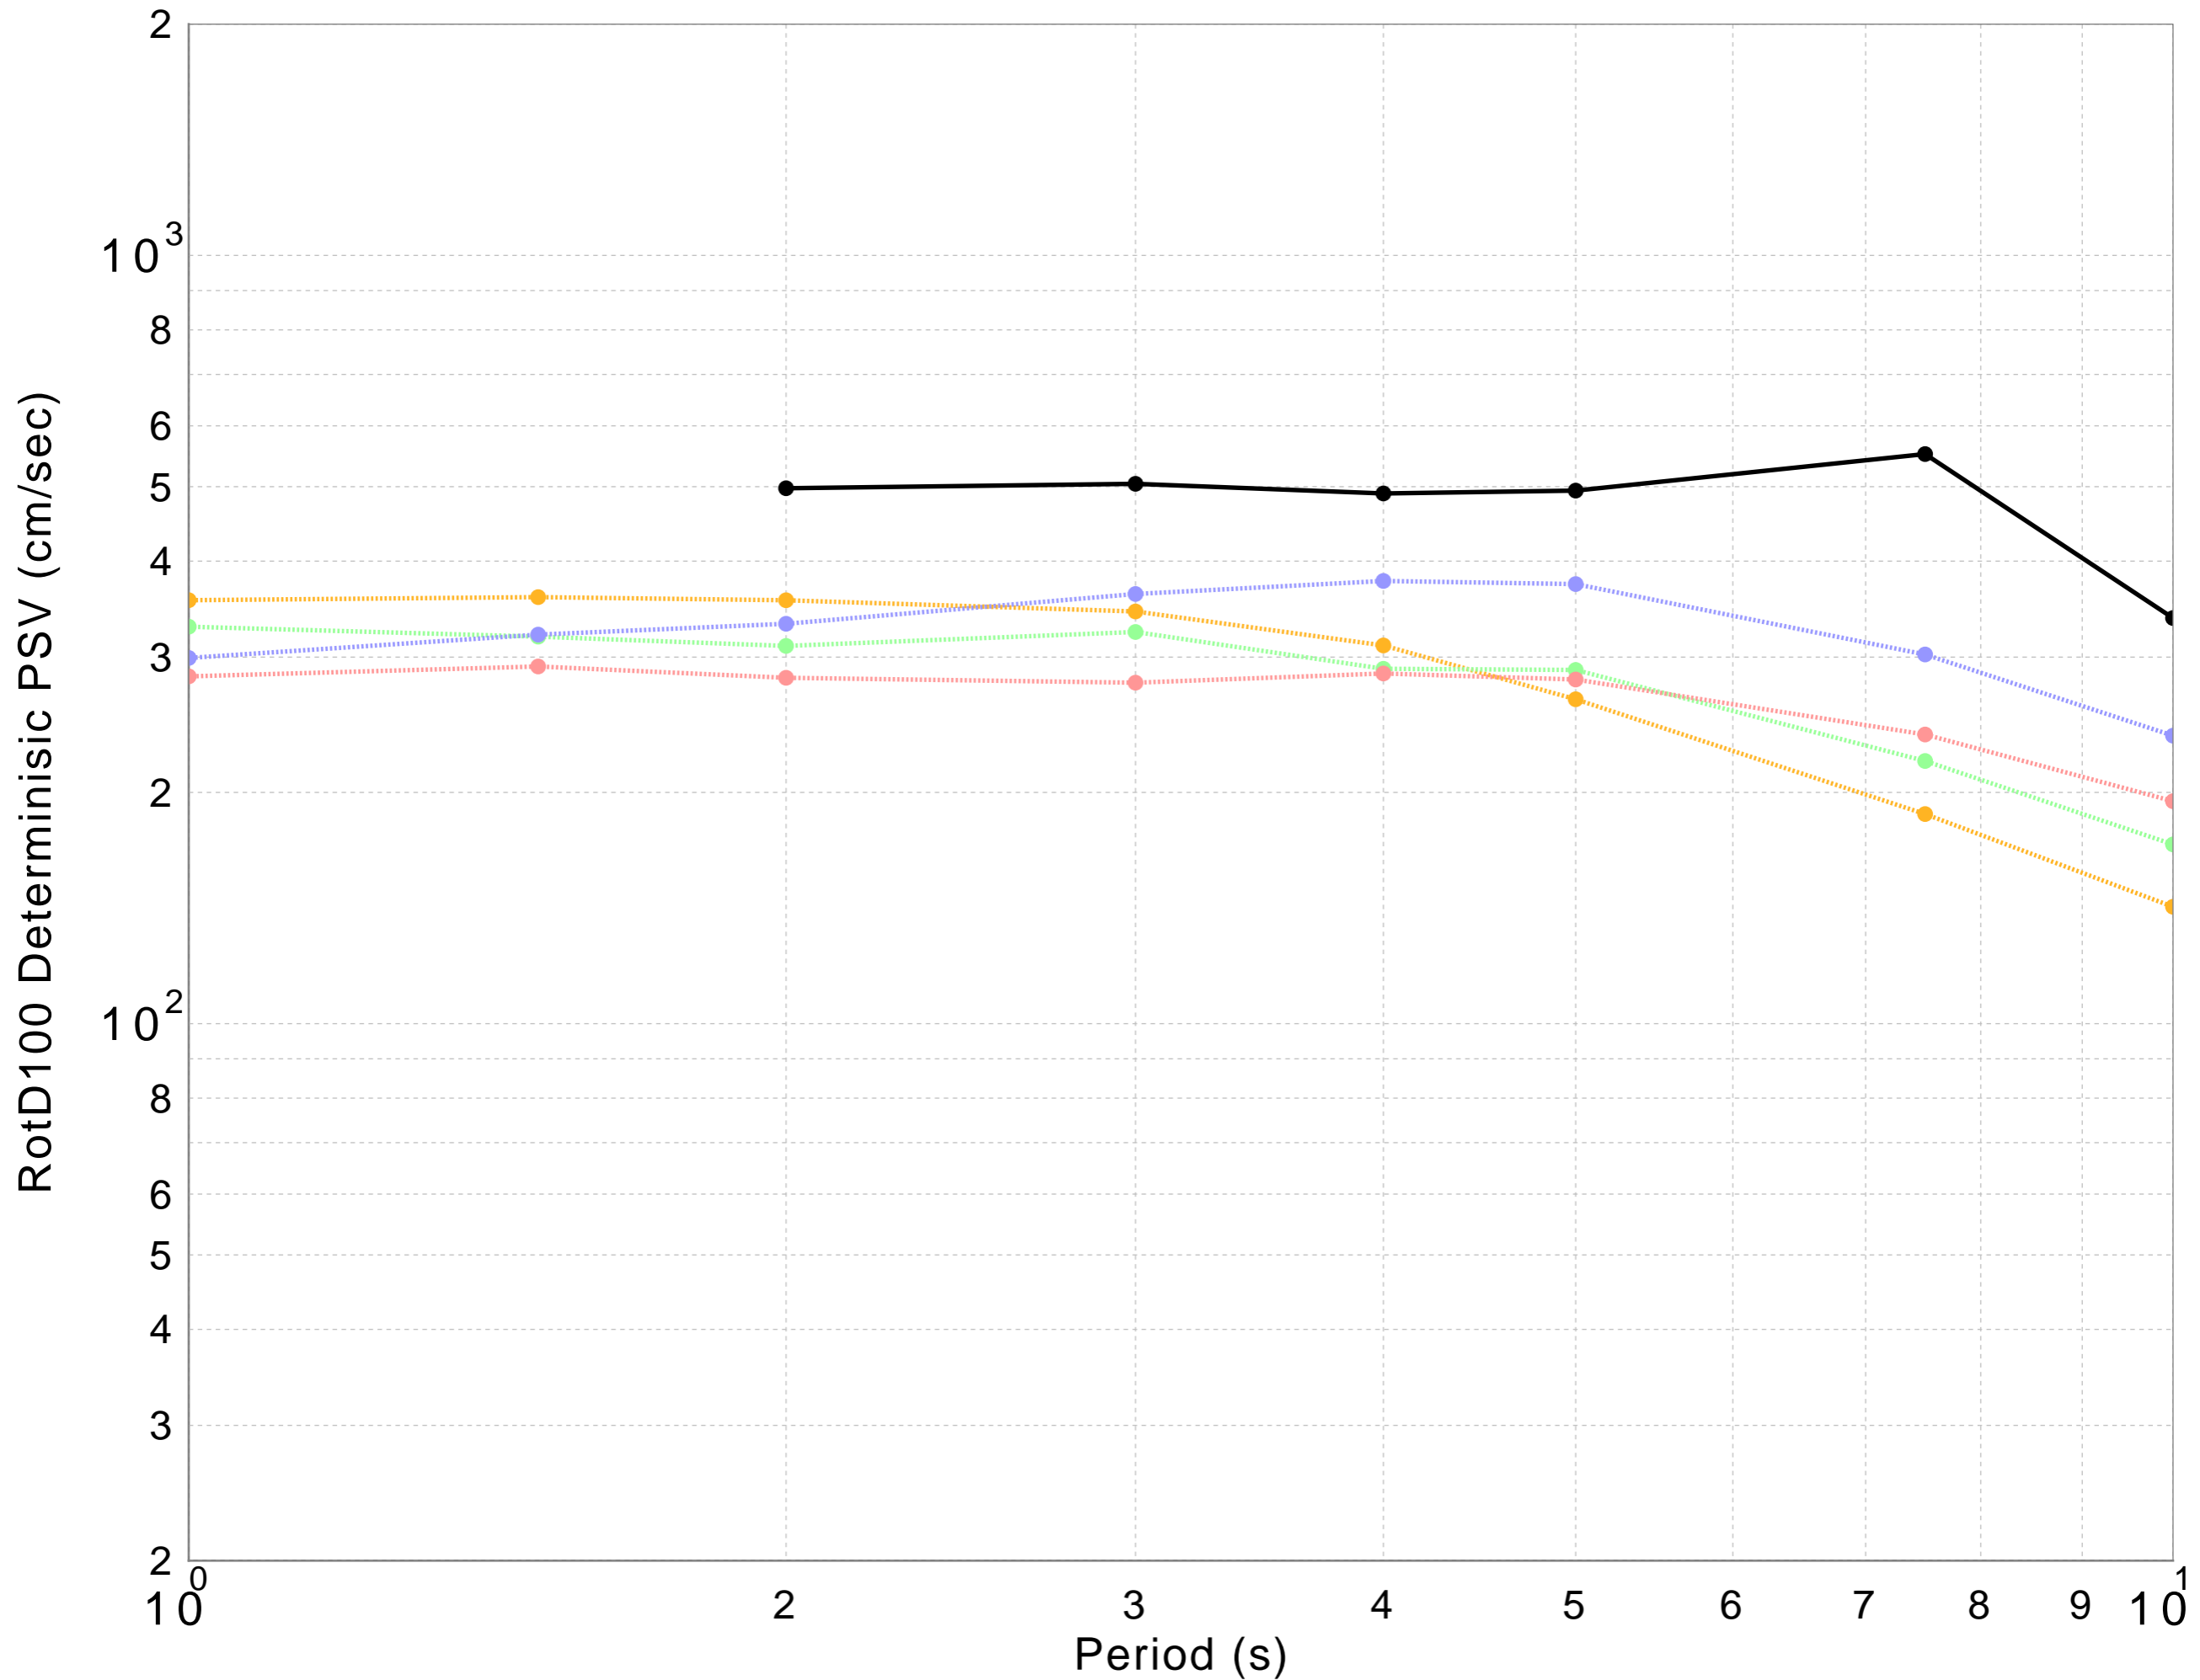

s510 Spectrum

● CyberShake Deterministic ● ASK2014 Deterministic ● BSSA2014 Deterministic ● CB2014 Deterministic ● CY2014 Deterministic

DATASET #1 (line: Solid, width=2.0; symbol: Filled Circles, width=4.0; color: 0,0,0)

CyberShake Deterministic

DATASET #2 (line: Dotted, width=2.0; symbol: Filled Circles, width=4.0; color: 255,150,150)

ASK2014 Deterministic

DATASET #3 (line: Dotted, width=2.0; symbol: Filled Circles, width=4.0; color: 150,150,255)

BSSA2014 Deterministic

DATASET #4 (line: Dotted, width=2.0; symbol: Filled Circles, width=4.0; color: 150,255,150)

CB2014 Deterministic

DATASET #5 (line: Dotted, width=2.0; symbol: Filled Circles, width=4.0; color: 255,180,35)