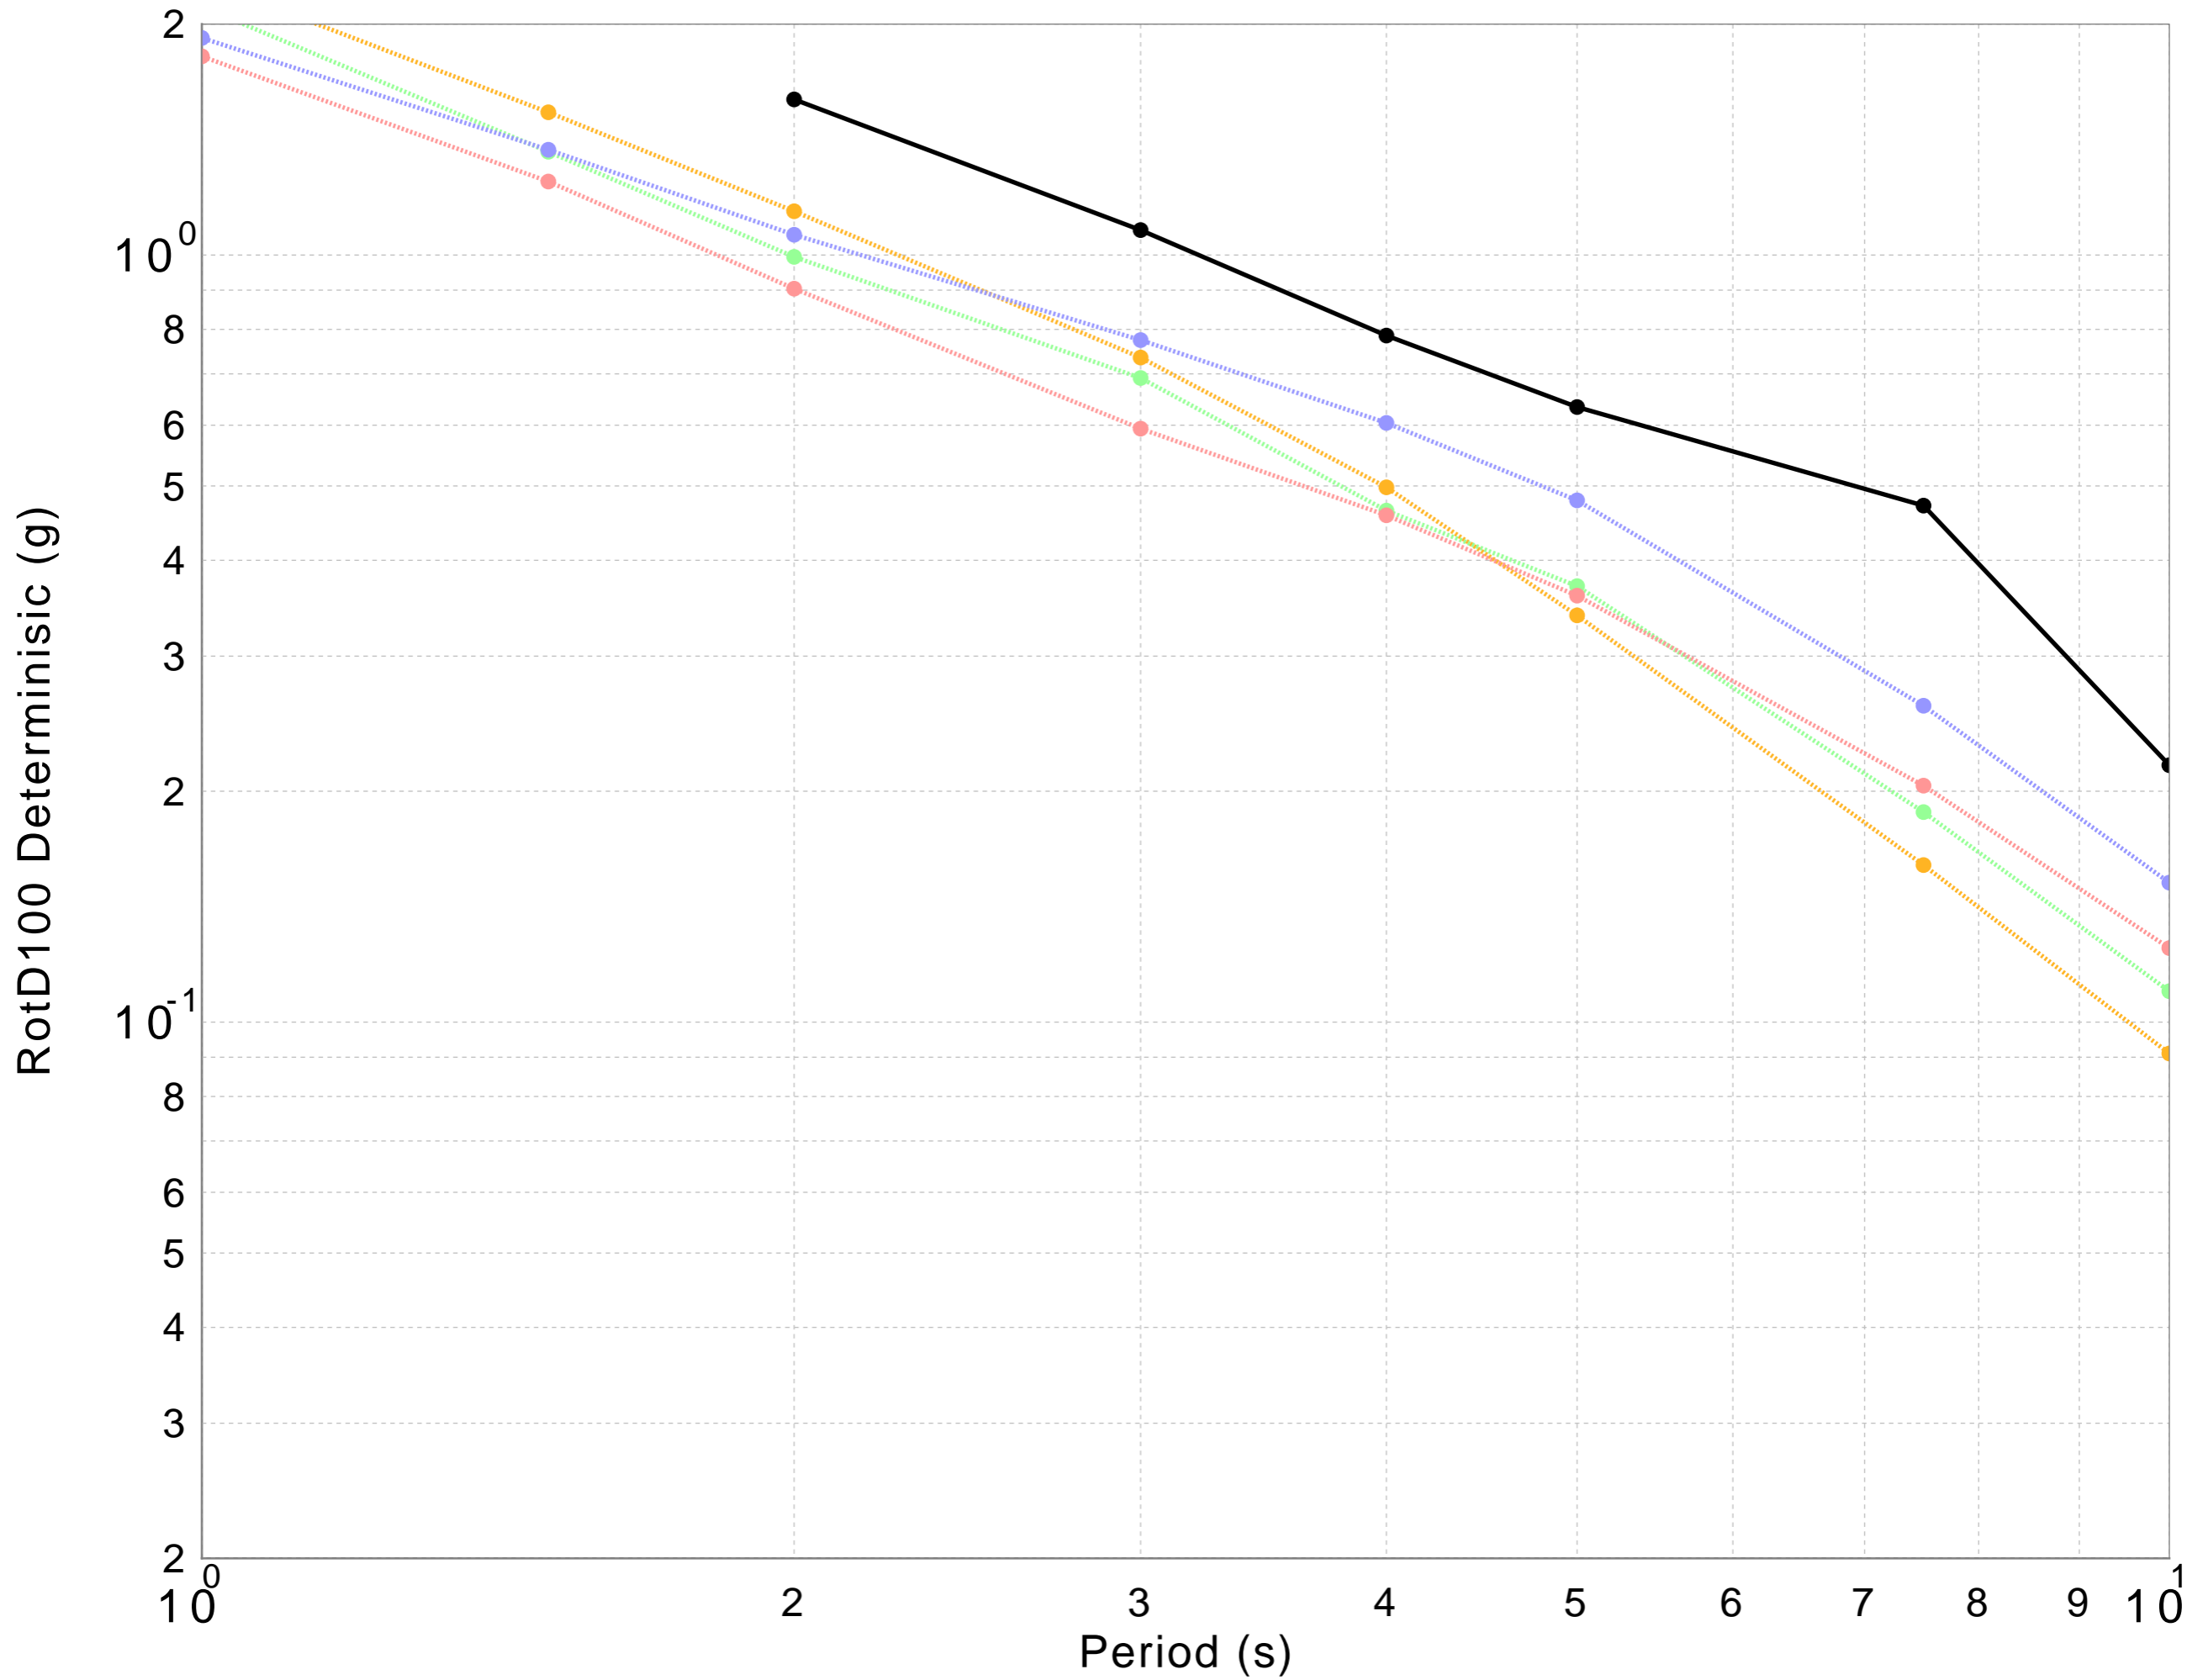

s510 Spectrum

● CyberShake Deterministic ● ASK2014 Deterministic ● BSSA2014 Deterministic ● CB2014 Deterministic ● CY2014 Deterministic

DATASET #1 (line: Solid, width=2.0; symbol: Filled Circles, width=4.0; color: 0,0,0)

CyberShake Deterministic

DATASET #2 (line: Dotted, width=2.0; symbol: Filled Circles, width=4.0; color: 255,150,150)

ASK2014 Deterministic

DATASET #3 (line: Dotted, width=2.0; symbol: Filled Circles, width=4.0; color: 150,150,255)

BSSA2014 Deterministic

DATASET #4 (line: Dotted, width=2.0; symbol: Filled Circles, width=4.0; color: 150,255,150)

CB2014 Deterministic

DATASET #5 (line: Dotted, width=2.0; symbol: Filled Circles, width=4.0; color: 255,180,35)