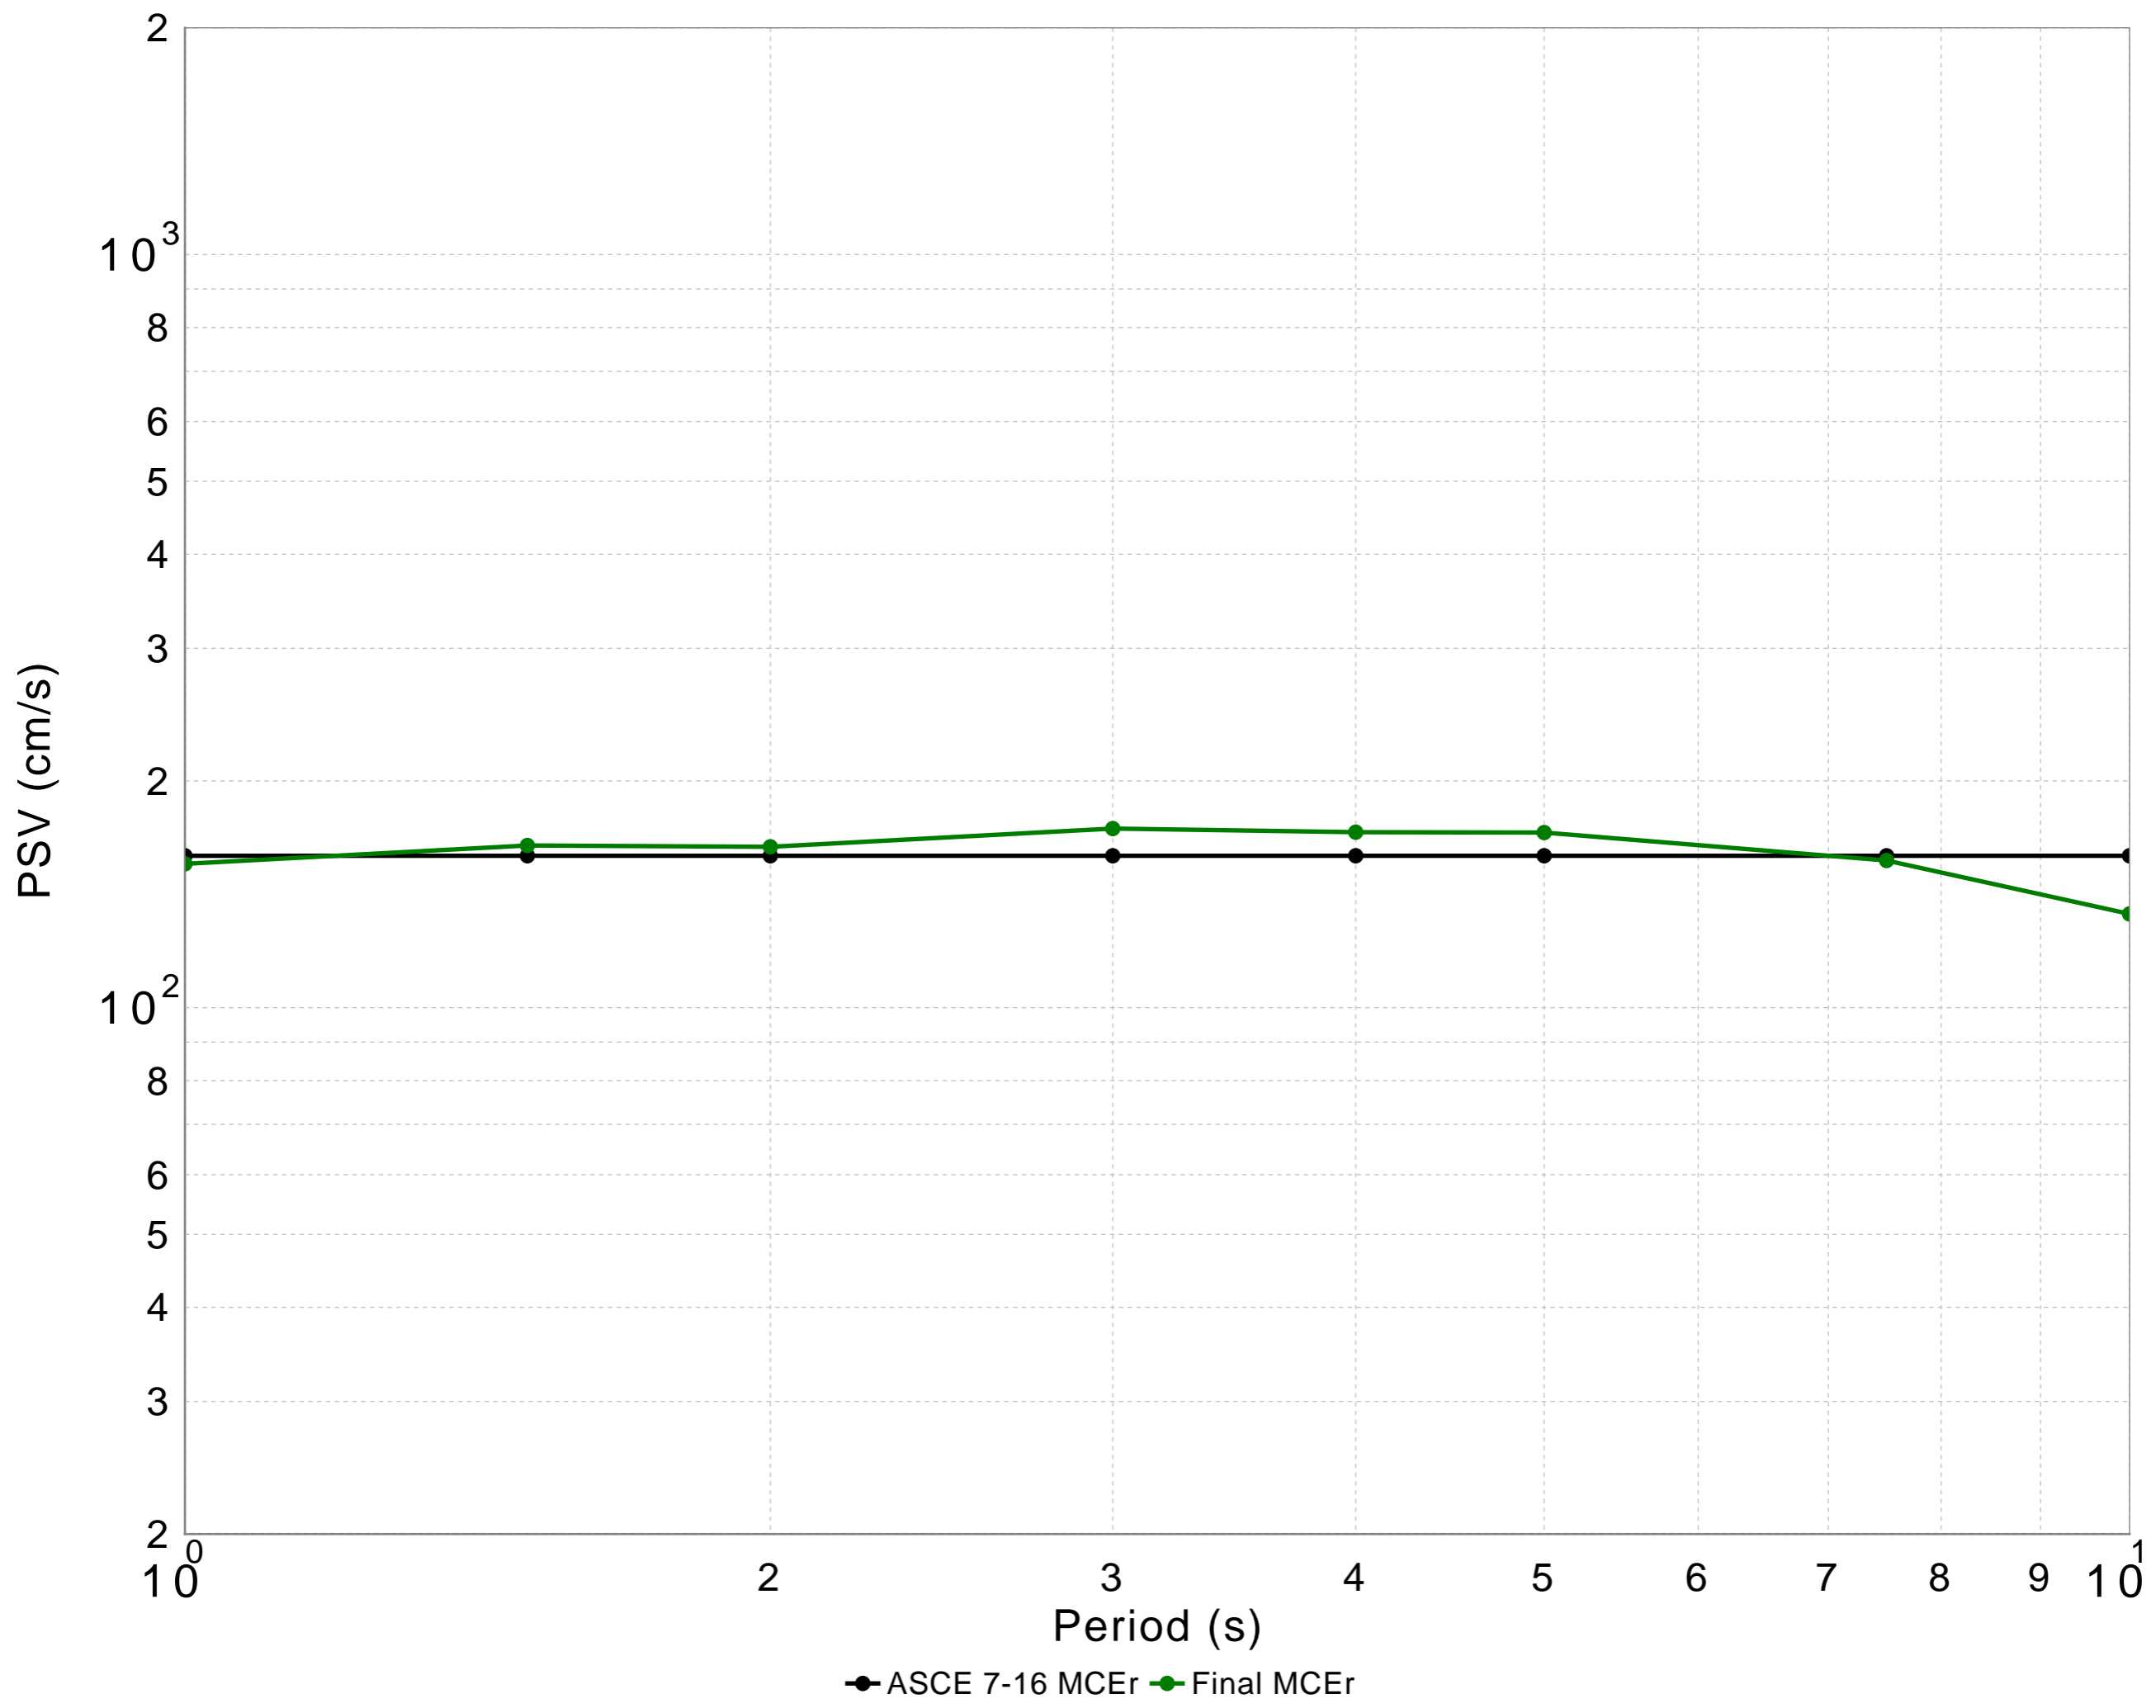

s603 MCER

DATASET #1 (line: Solid, width=2.0; symbol: Filled Circles, width=4.0; color: 0,0,0)

ASCE 7-16 MCEr

DATASET #2 (line: Solid, width=2.0; symbol: Filled Circles, width=4.0; color: 0,124,0)

Final MCEr