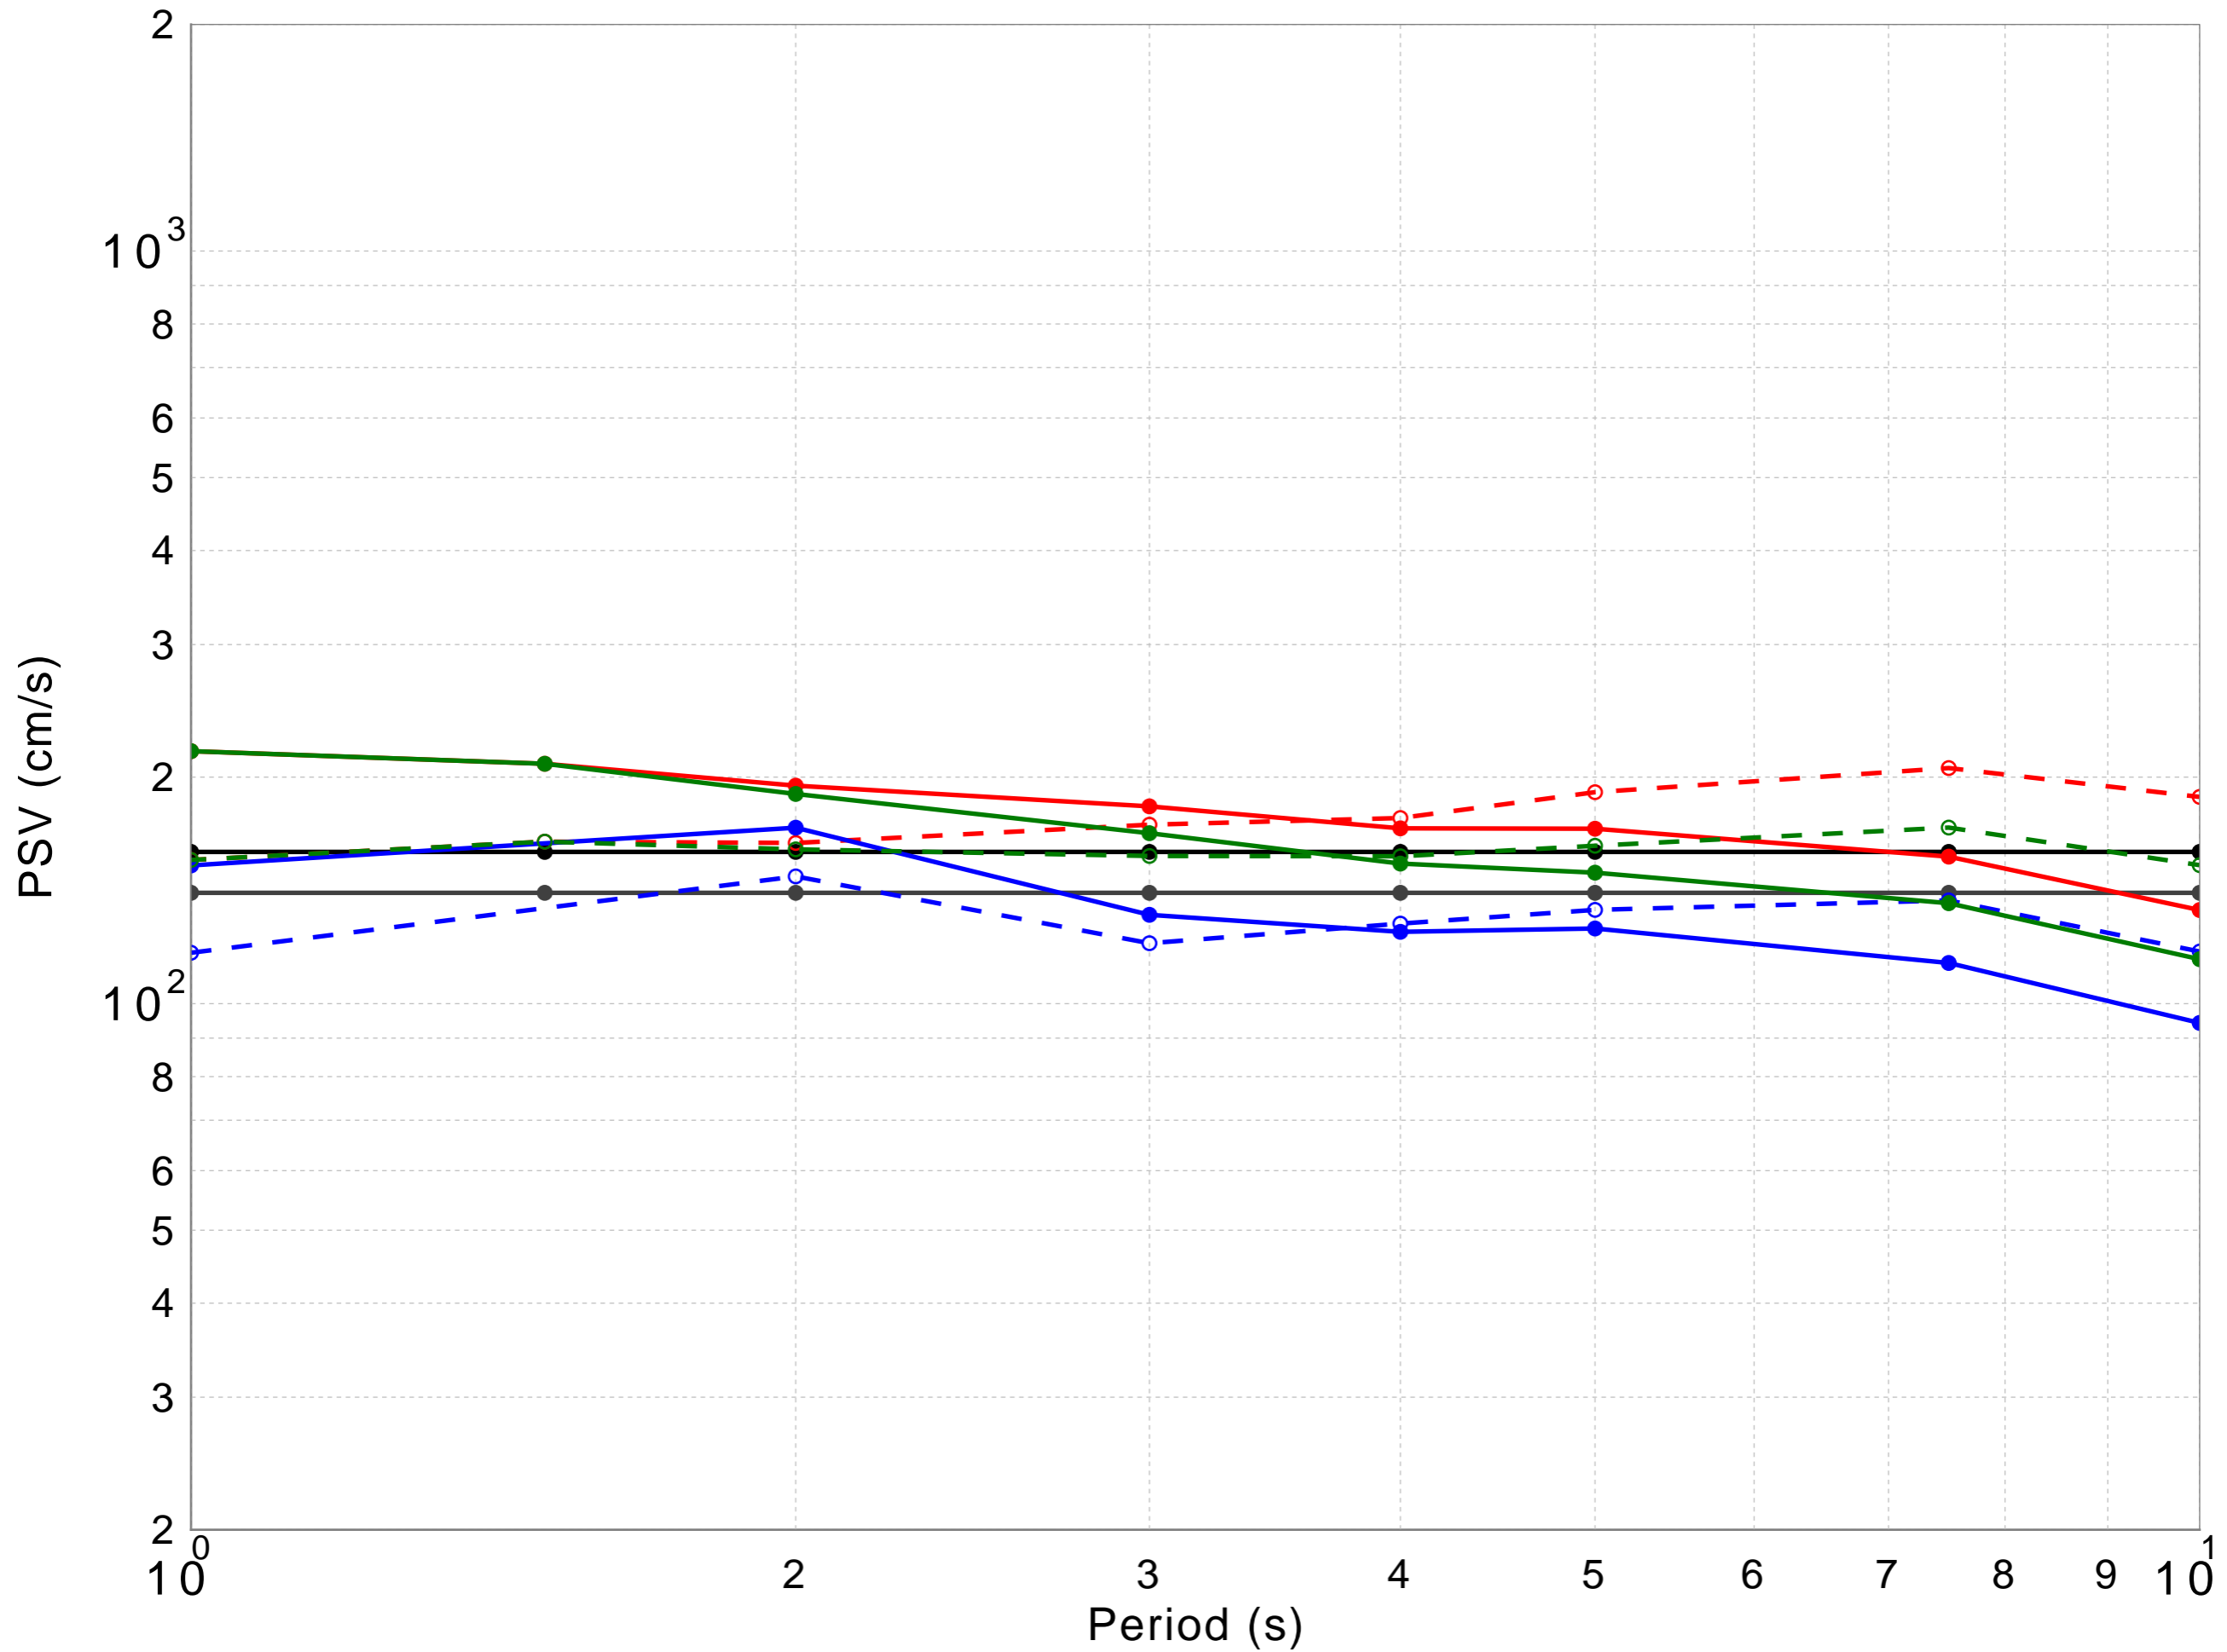

s603

● ASCE 7-10 Det Lower Limit ● ASCE 7-16 MCER ● GMPE Prob ○ GMPE Det ● CyberShake Prob ○ CyberShake Det ● Avg. Prob ○ Avg. Det

DATASET #1 (line: Solid, width=2.0; symbol: Filled Circles, width=4.0; color: 64,64,64)

ASCE 7-10 Det Lower Limit

DATASET #2 (line: Solid, width=2.0; symbol: Filled Circles, width=4.0; color: 0,0,0)

ASCE 7-16 MCEr

DATASET #3 (line: Solid, width=2.0; symbol: Filled Circles, width=4.0; color: 255,0,0)

GMPE Prob

DATASET #4 (line: Dashed, width=2.0; symbol: Circles, width=4.0; color: 255,0,0)

GMPE Det

DATASET #5 (line: Solid, width=2.0; symbol: Filled Circles, width=4.0; color: 0,0,255)

CyberShake Prob

DATASET #6 (line: Dashed, width=2.0; symbol: Circles, width=4.0; color: 0,0,255)

CyberShake Det

DATASET #7 (line: Solid, width=2.0; symbol: Filled Circles, width=4.0; color: 0,124,0)

Avg. Prob

DATASET #8 (line: Dashed, width=2.0; symbol: Circles, width=4.0; color: 0,124,0)

Avg. Det