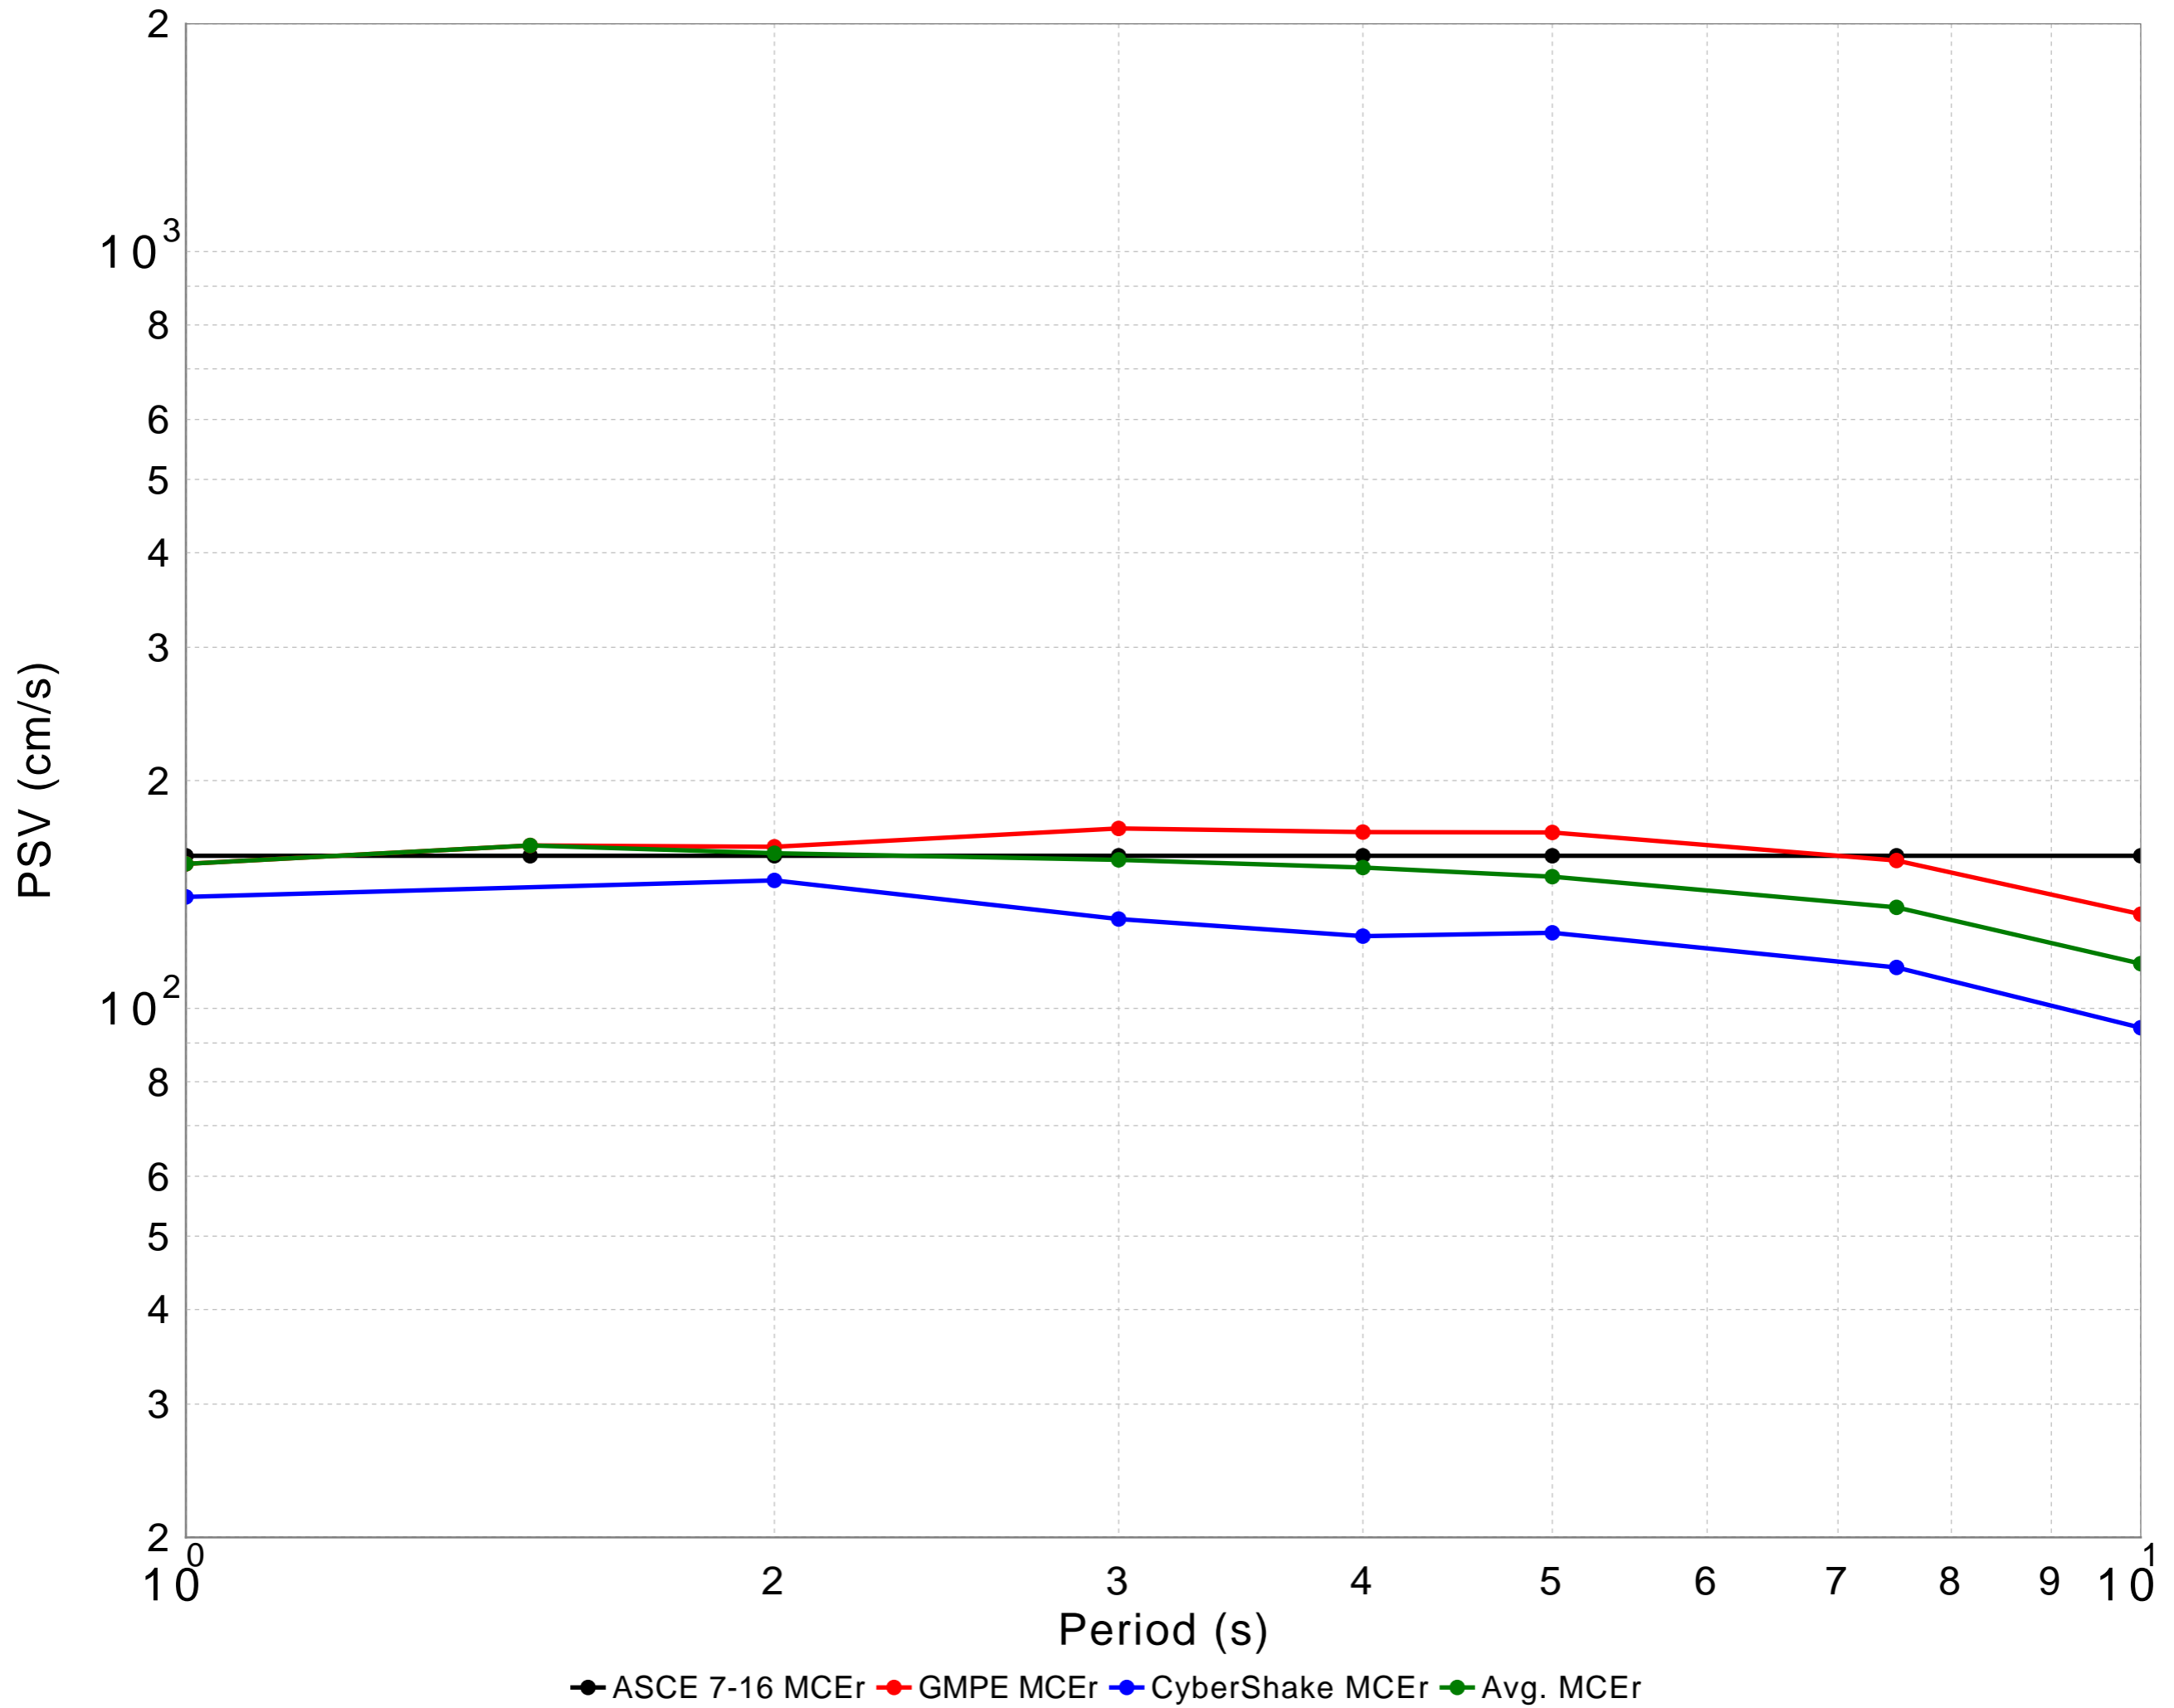

# s603 MCER

DATASET #1 (line: Solid, width=2.0; symbol: Filled Circles, width=4.0; color: 0,0,0)

ASCE 7-16 MCEr

DATASET #2 (line: Solid, width=2.0; symbol: Filled Circles, width=4.0; color: 255,0,0)

GMPE MCEr

DATASET #3 (line: Solid, width=2.0; symbol: Filled Circles, width=4.0; color: 0,0,255)

CyberShake MCEr

DATASET #4 (line: Solid, width=2.0; symbol: Filled Circles, width=4.0; color: 0,124,0)

Avg. MCEr