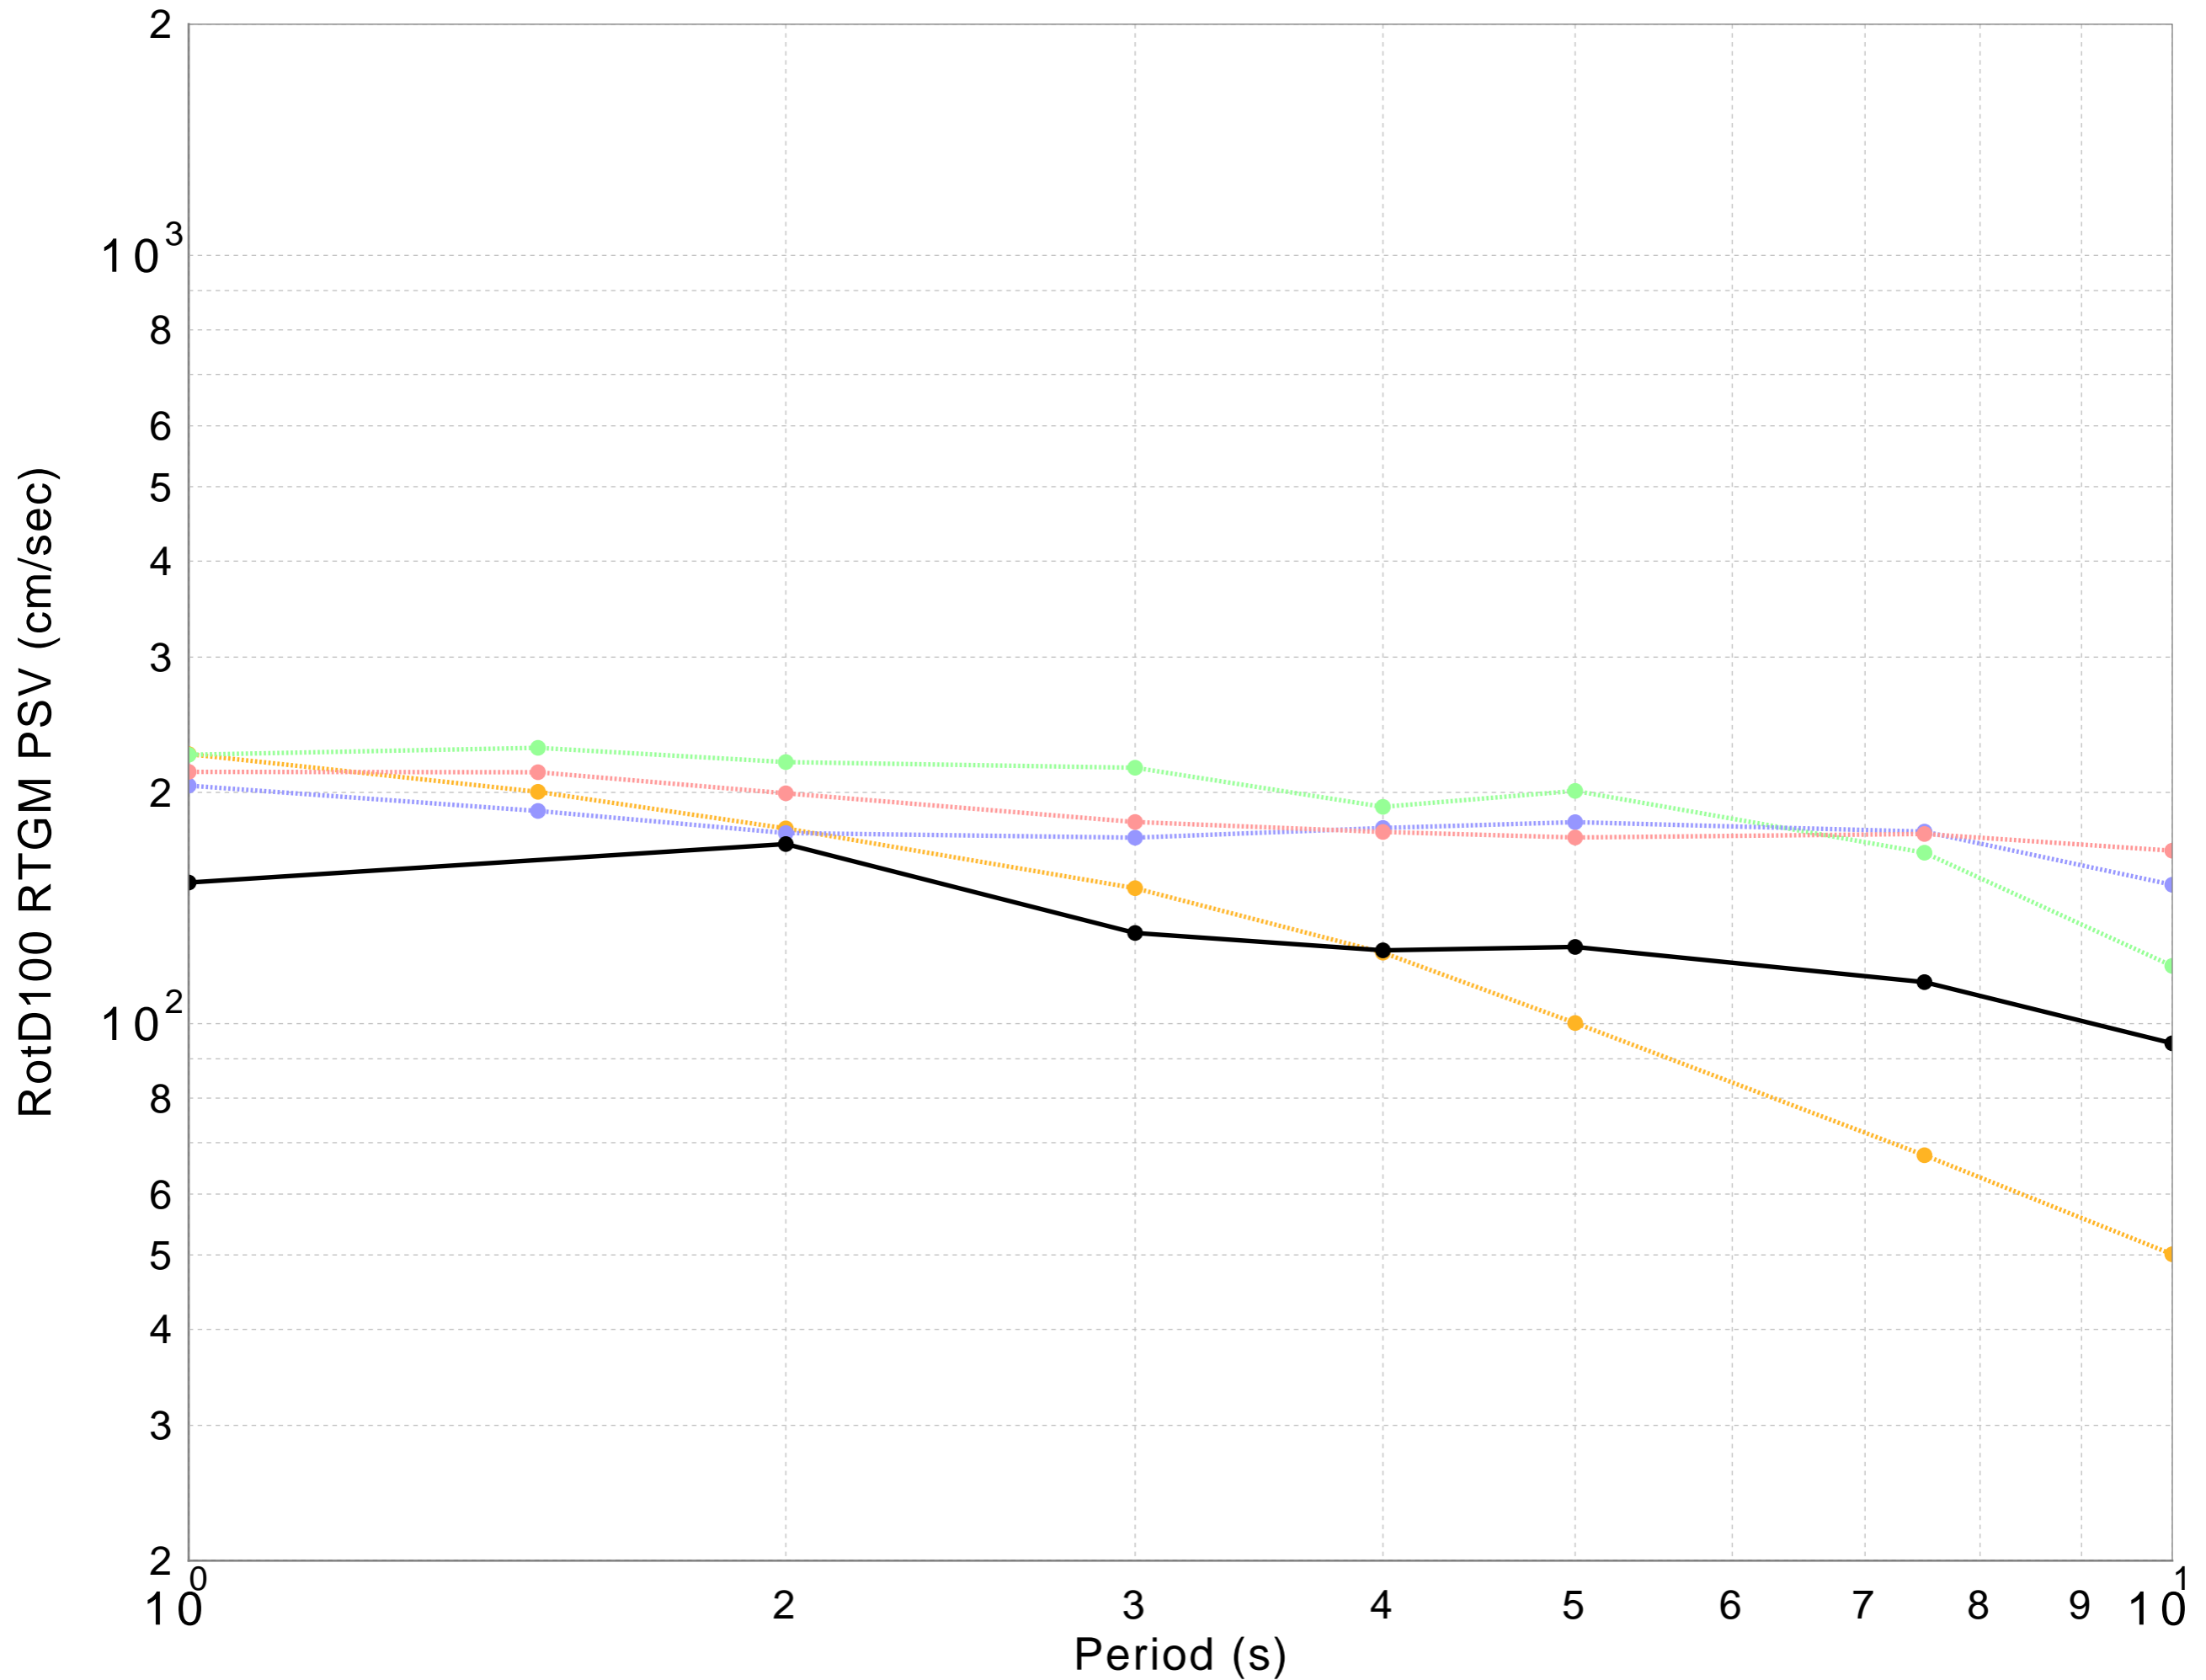

s603 Spectrum

● CyberShake Probabilistic ● ASK2014 Probabilistic ● BSSA2014 Probabilistic ● CB2014 Probabilistic ● CY2014 Probabilistic

DATASET #1 (line: Solid, width=2.0; symbol: Filled Circles, width=4.0; color: 0,0,0)

CyberShake Probabilistic

DATASET #2 (line: Dotted, width=2.0; symbol: Filled Circles, width=4.0; color: 255,150,150)

ASK2014 Probabilistic

DATASET #3 (line: Dotted, width=2.0; symbol: Filled Circles, width=4.0; color: 150,150,255)

BSSA2014 Probabilistic

DATASET #4 (line: Dotted, width=2.0; symbol: Filled Circles, width=4.0; color: 150,255,150)

CB2014 Probabilistic

DATASET #5 (line: Dotted, width=2.0; symbol: Filled Circles, width=4.0; color: 255,180,35)