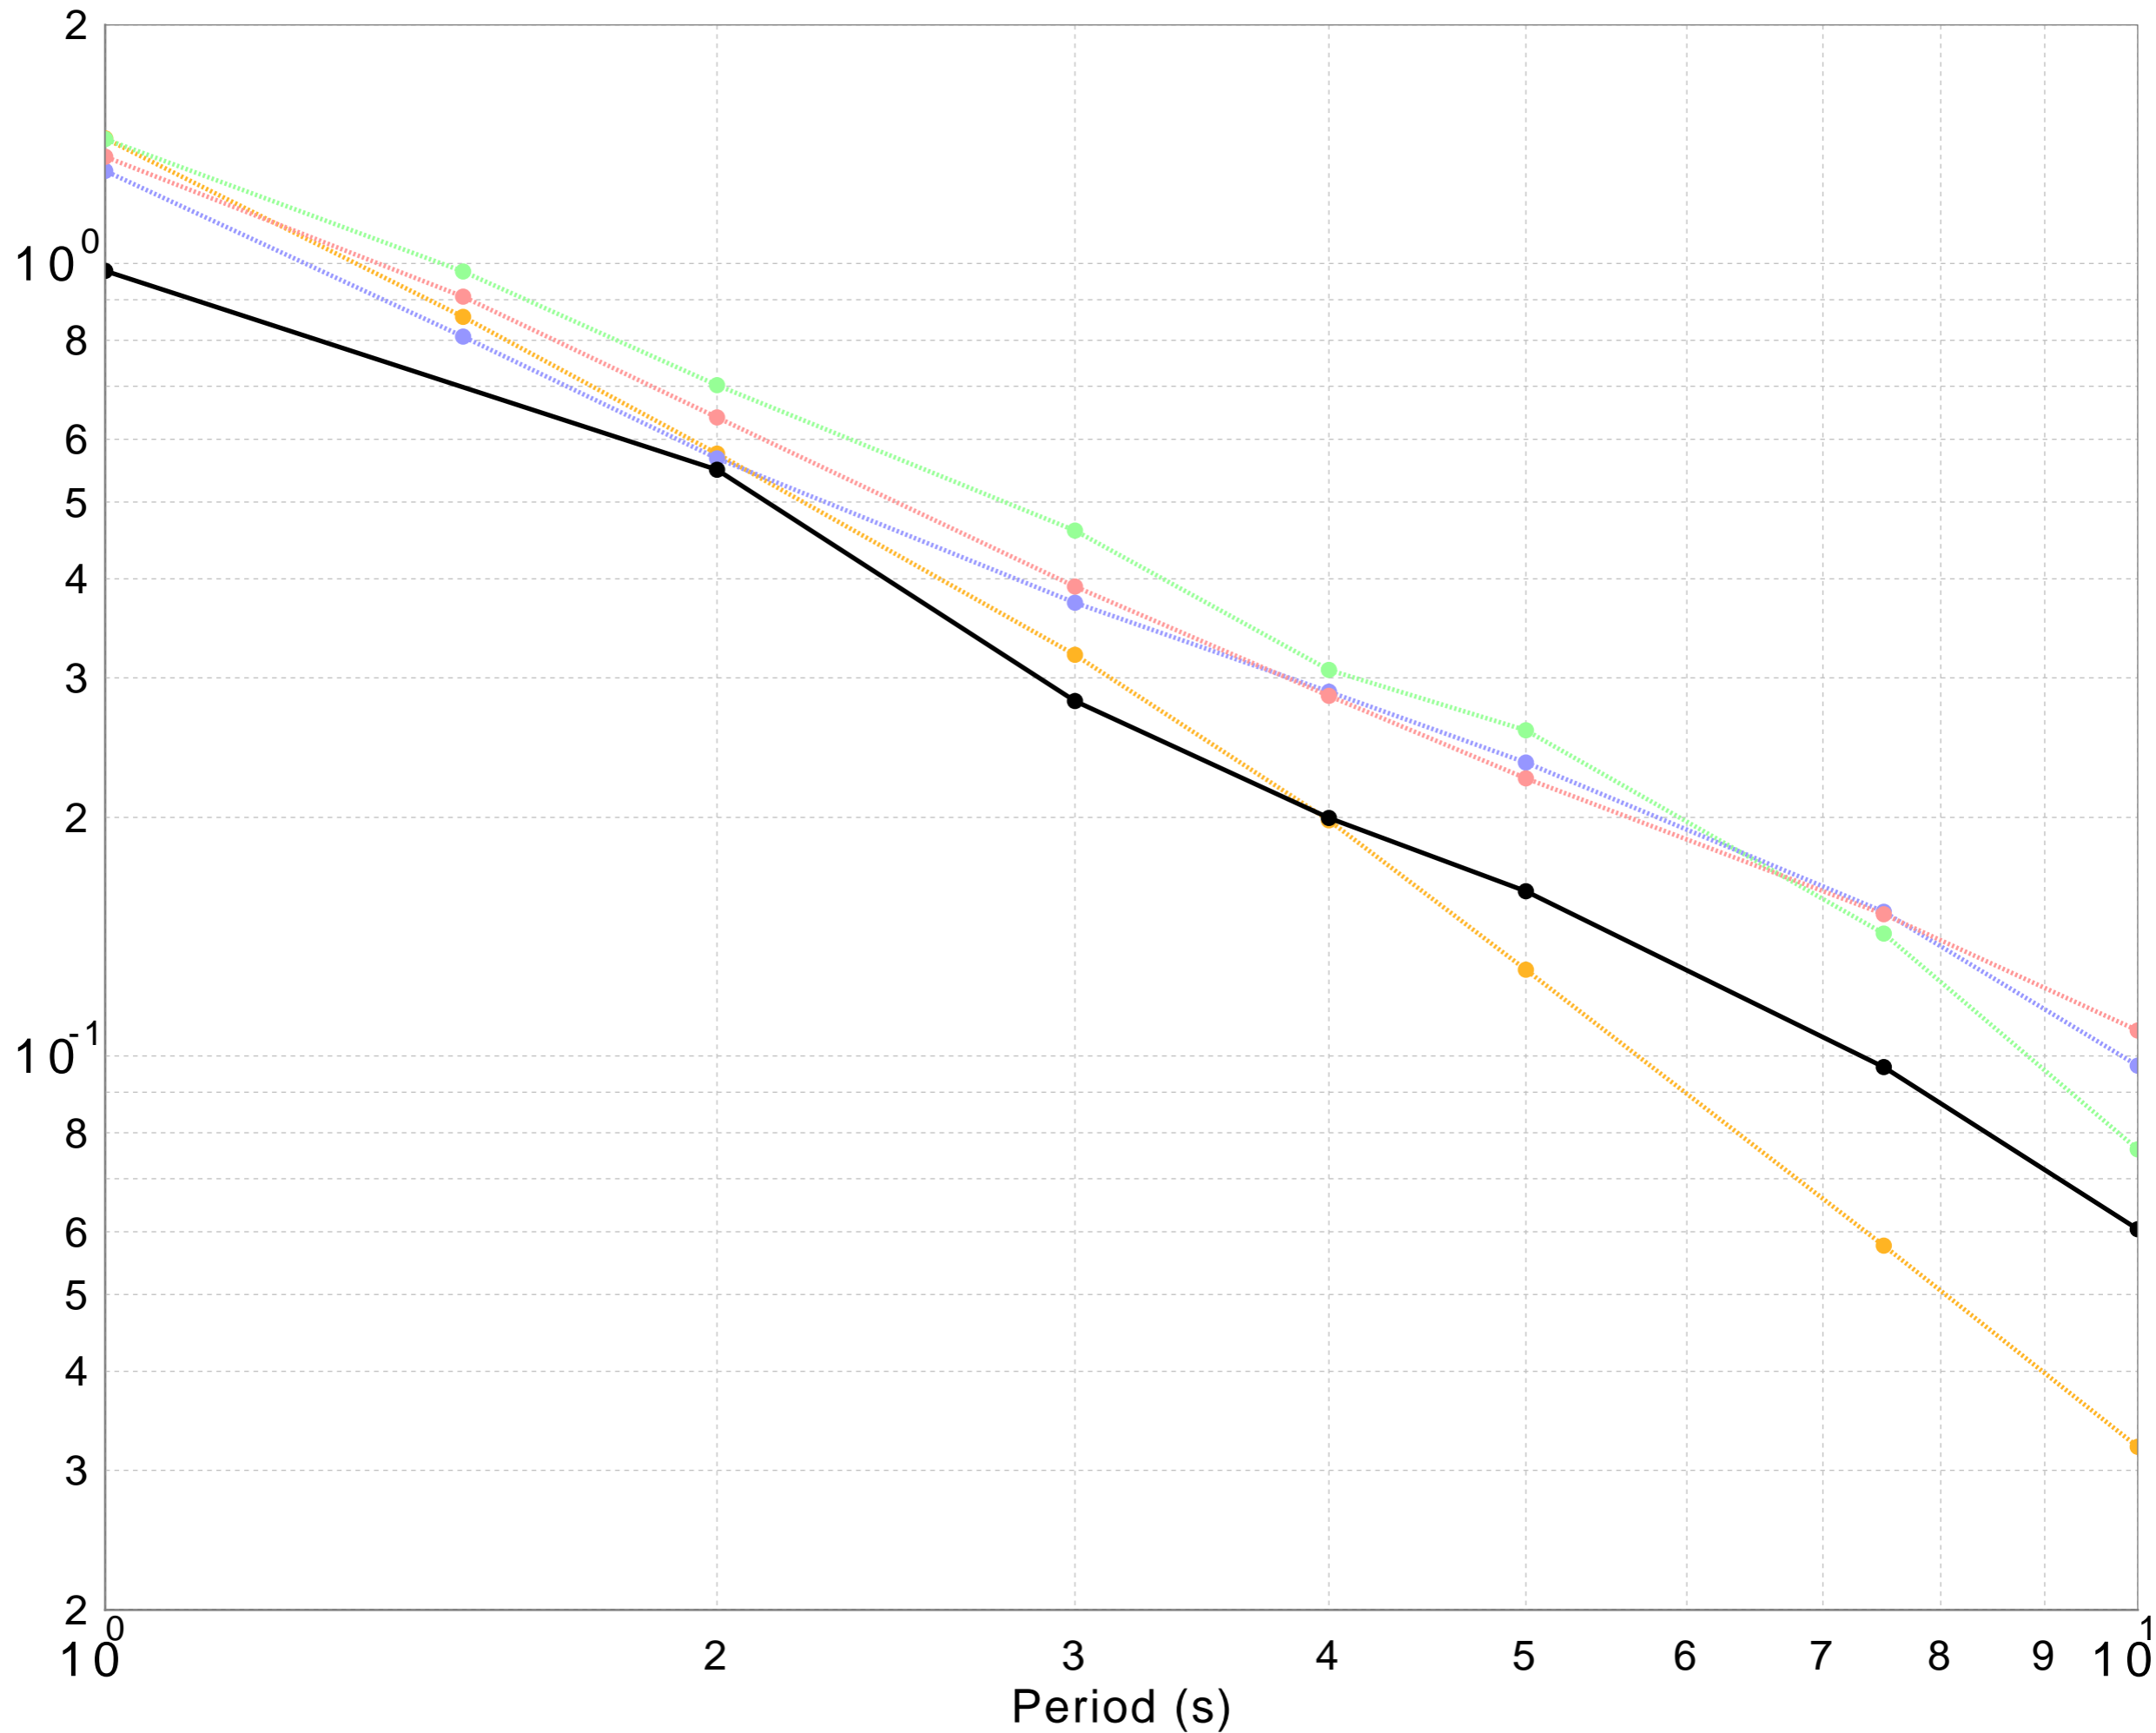

s603 Spectrum

● CyberShake Probabilistic ● ASK2014 Probabilistic ● BSSA2014 Probabilistic ● CB2014 Probabilistic ● CY2014 Probabilistic

DATASET #1 (line: Solid, width=2.0; symbol: Filled Circles, width=4.0; color: 0,0,0)

CyberShake Probabilistic

DATASET #2 (line: Dotted, width=2.0; symbol: Filled Circles, width=4.0; color: 255,150,150)

ASK2014 Probabilistic

DATASET #3 (line: Dotted, width=2.0; symbol: Filled Circles, width=4.0; color: 150,150,255)

BSSA2014 Probabilistic

DATASET #4 (line: Dotted, width=2.0; symbol: Filled Circles, width=4.0; color: 150,255,150)

CB2014 Probabilistic

DATASET #5 (line: Dotted, width=2.0; symbol: Filled Circles, width=4.0; color: 255,180,35)