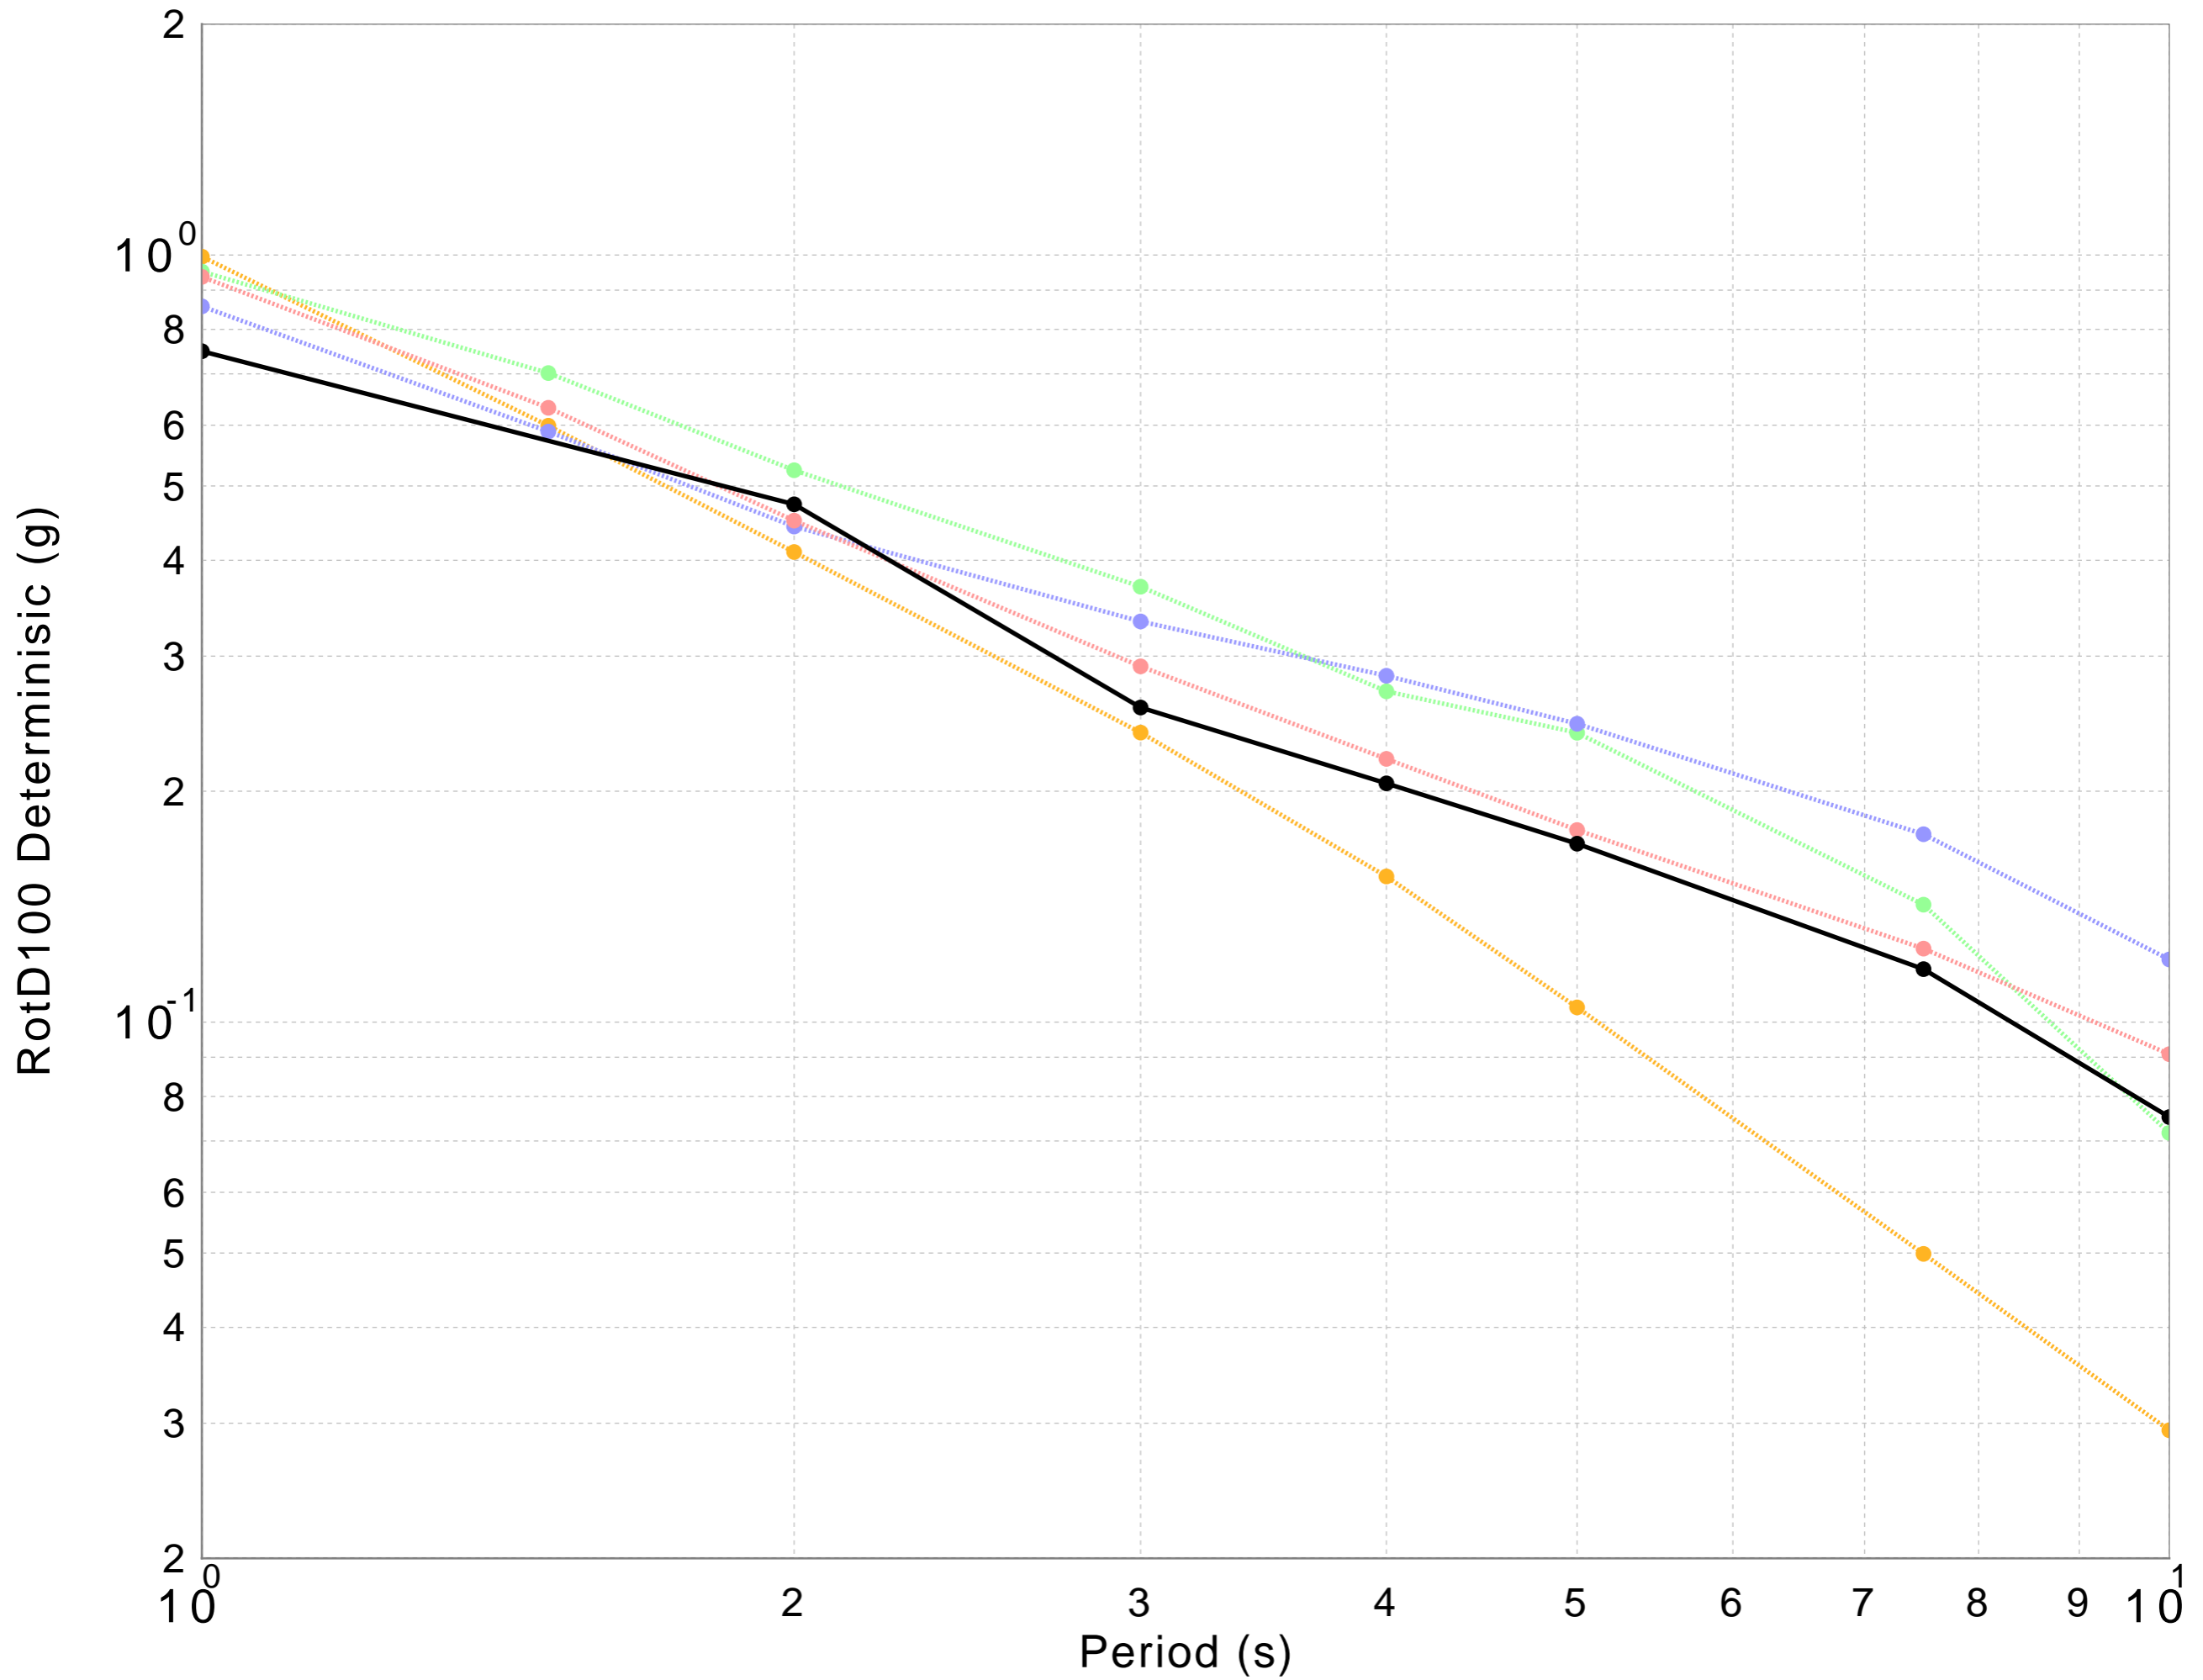

s603 Spectrum

DATASET #1 (line: Solid, width=2.0; symbol: Filled Circles, width=4.0; color: 0,0,0)

CyberShake Deterministic

DATASET #2 (line: Dotted, width=2.0; symbol: Filled Circles, width=4.0; color: 255,150,150)

ASK2014 Deterministic

DATASET #3 (line: Dotted, width=2.0; symbol: Filled Circles, width=4.0; color: 150,150,255)

BSSA2014 Deterministic

DATASET #4 (line: Dotted, width=2.0; symbol: Filled Circles, width=4.0; color: 150,255,150)

CB2014 Deterministic

DATASET #5 (line: Dotted, width=2.0; symbol: Filled Circles, width=4.0; color: 255,180,35)

CY2014 Deterministic