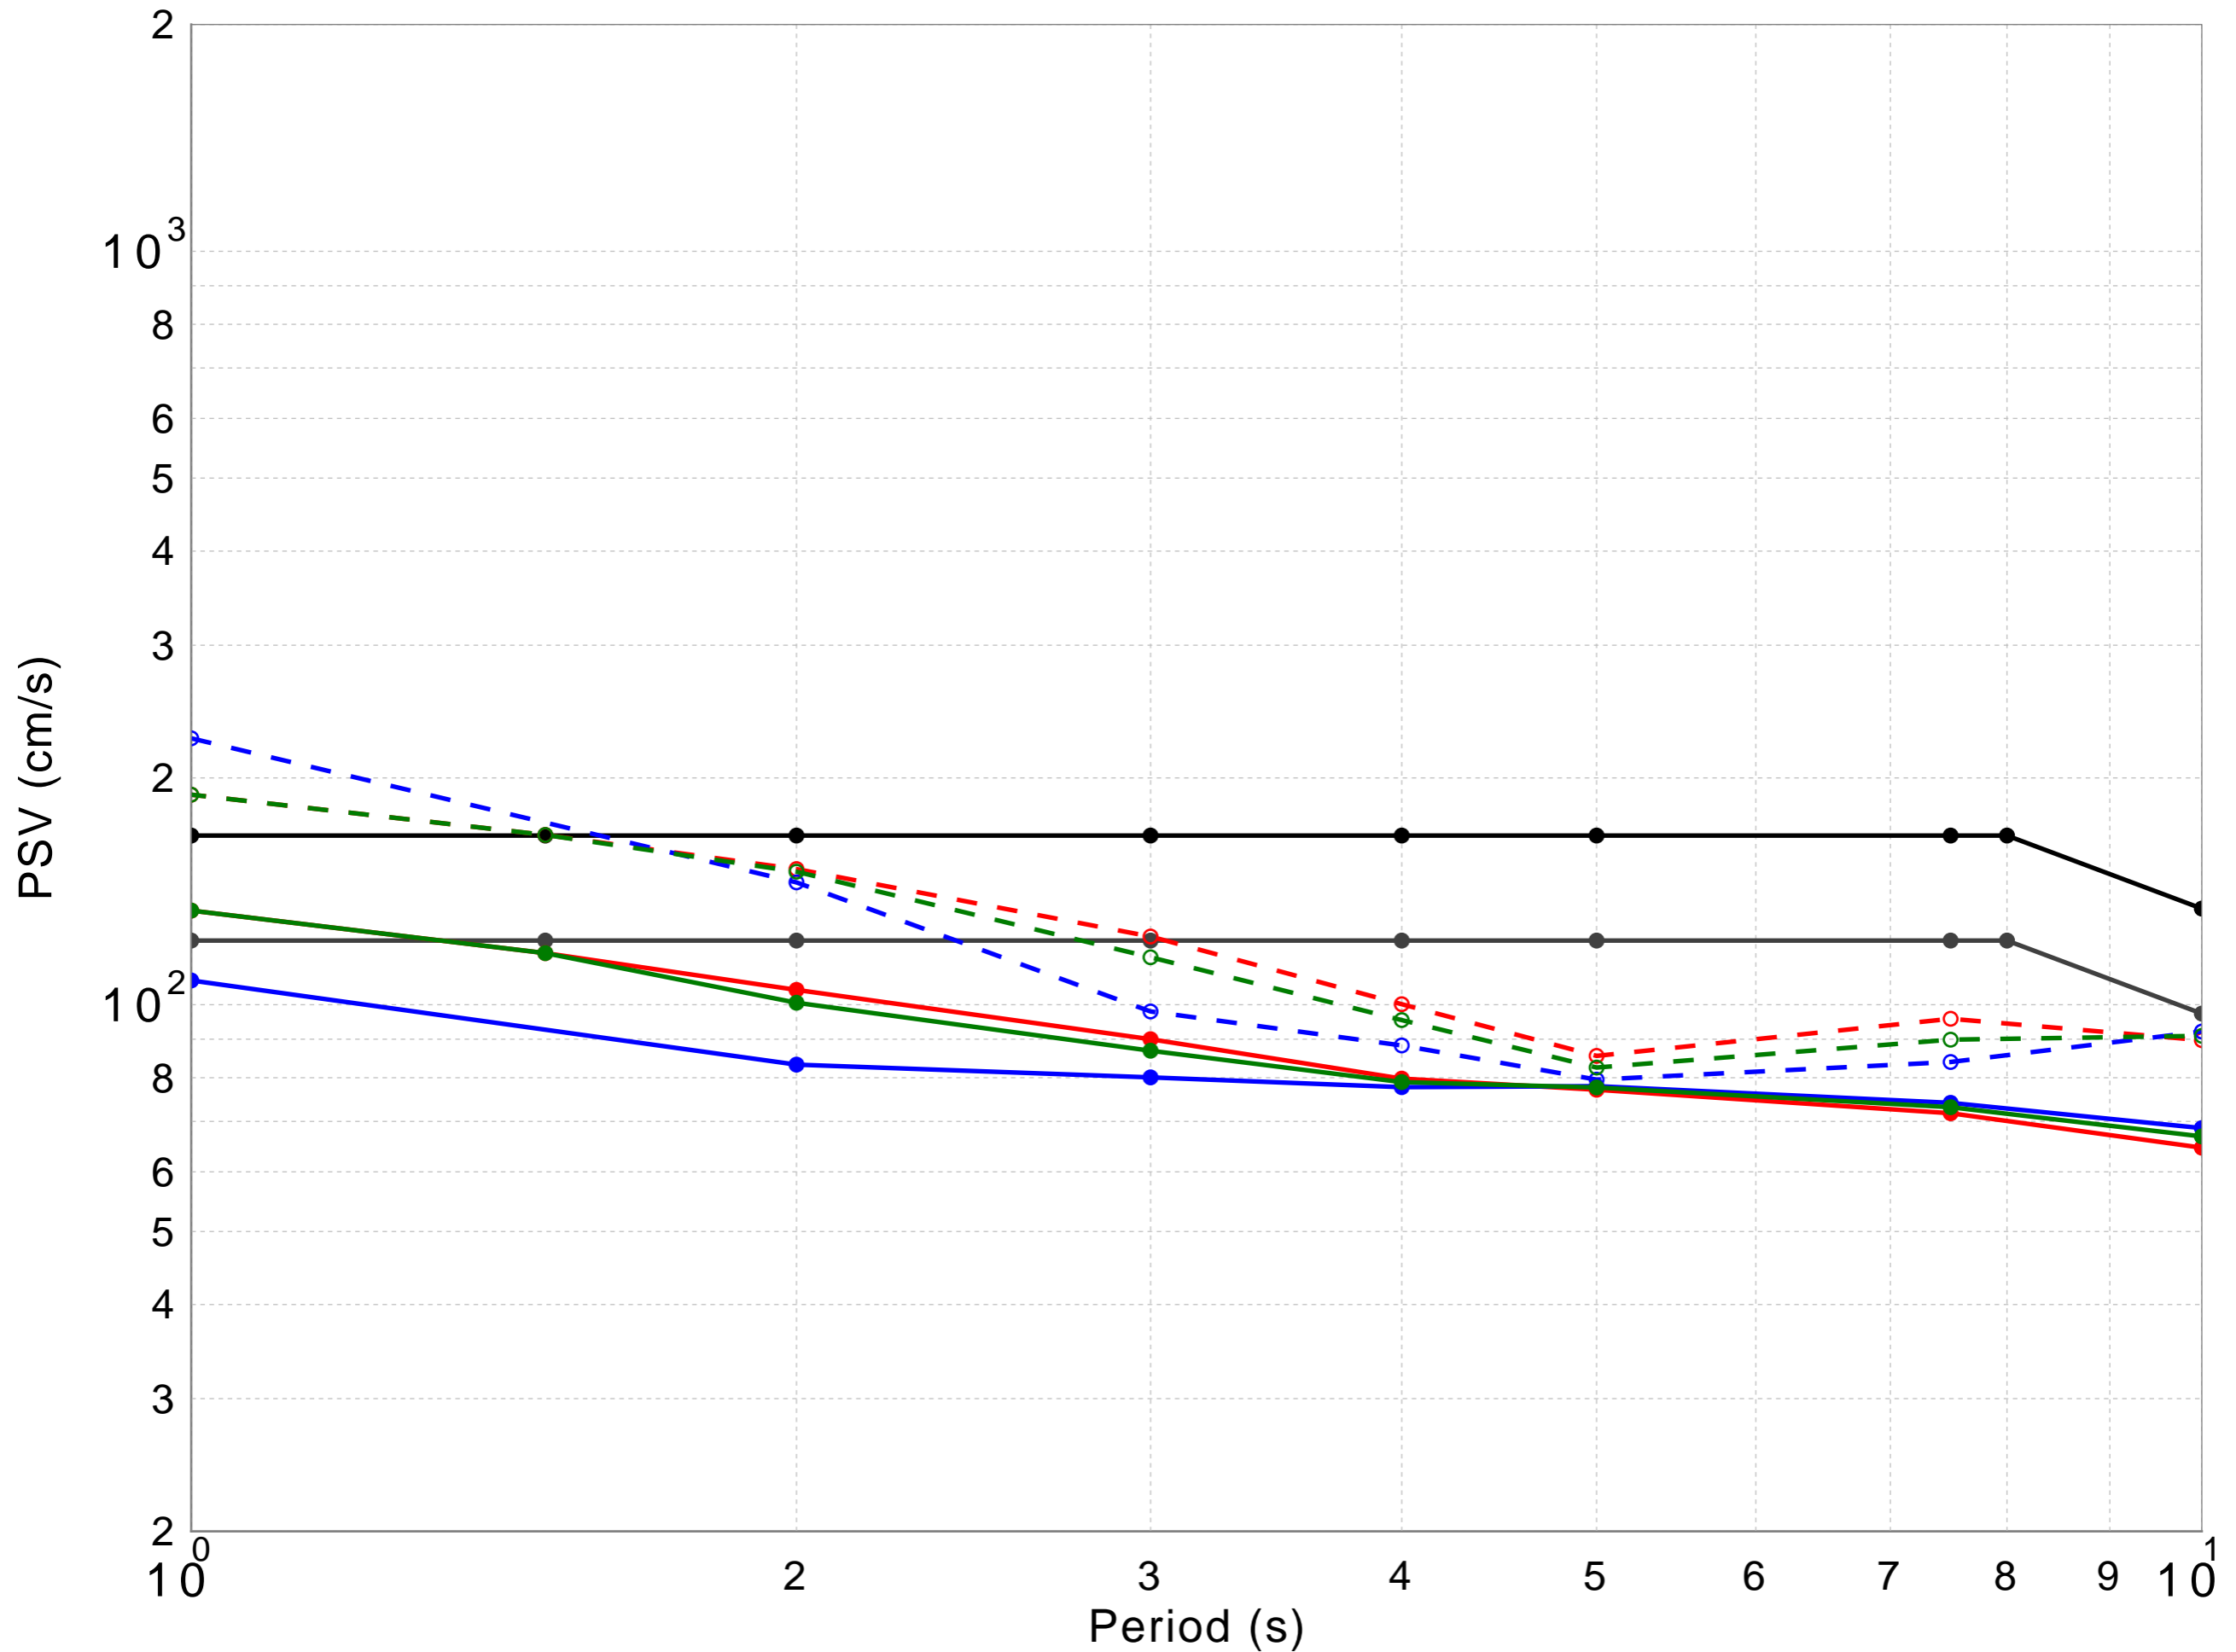

PAS

● ASCE 7-10 Det Lower Limit ● ASCE 7-16 MCER ● GMPE Prob ● GMPE Det ● CyberShake Prob ● CyberShake Det ● Avg. Prob
 ● Avg. Det

DATASET #1 (line: Solid, width=2.0; symbol: Filled Circles, width=4.0; color: 64,64,64)

ASCE 7-10 Det Lower Limit

DATASET #2 (line: Solid, width=2.0; symbol: Filled Circles, width=4.0; color: 0,0,0)

ASCE 7-16 MCEr

DATASET #3 (line: Solid, width=2.0; symbol: Filled Circles, width=4.0; color: 255,0,0)

GMPE Prob

DATASET #4 (line: Dashed, width=2.0; symbol: Circles, width=4.0; color: 255,0,0)

GMPE Det

DATASET #5 (line: Solid, width=2.0; symbol: Filled Circles, width=4.0; color: 0,0,255)

CyberShake Prob

DATASET #6 (line: Dashed, width=2.0; symbol: Circles, width=4.0; color: 0,0,255)

CyberShake Det

DATASET #7 (line: Solid, width=2.0; symbol: Filled Circles, width=4.0; color: 0,124,0)

Avg. Prob

DATASET #8 (line: Dashed, width=2.0; symbol: Circles, width=4.0; color: 0,124,0)

Avg. Det