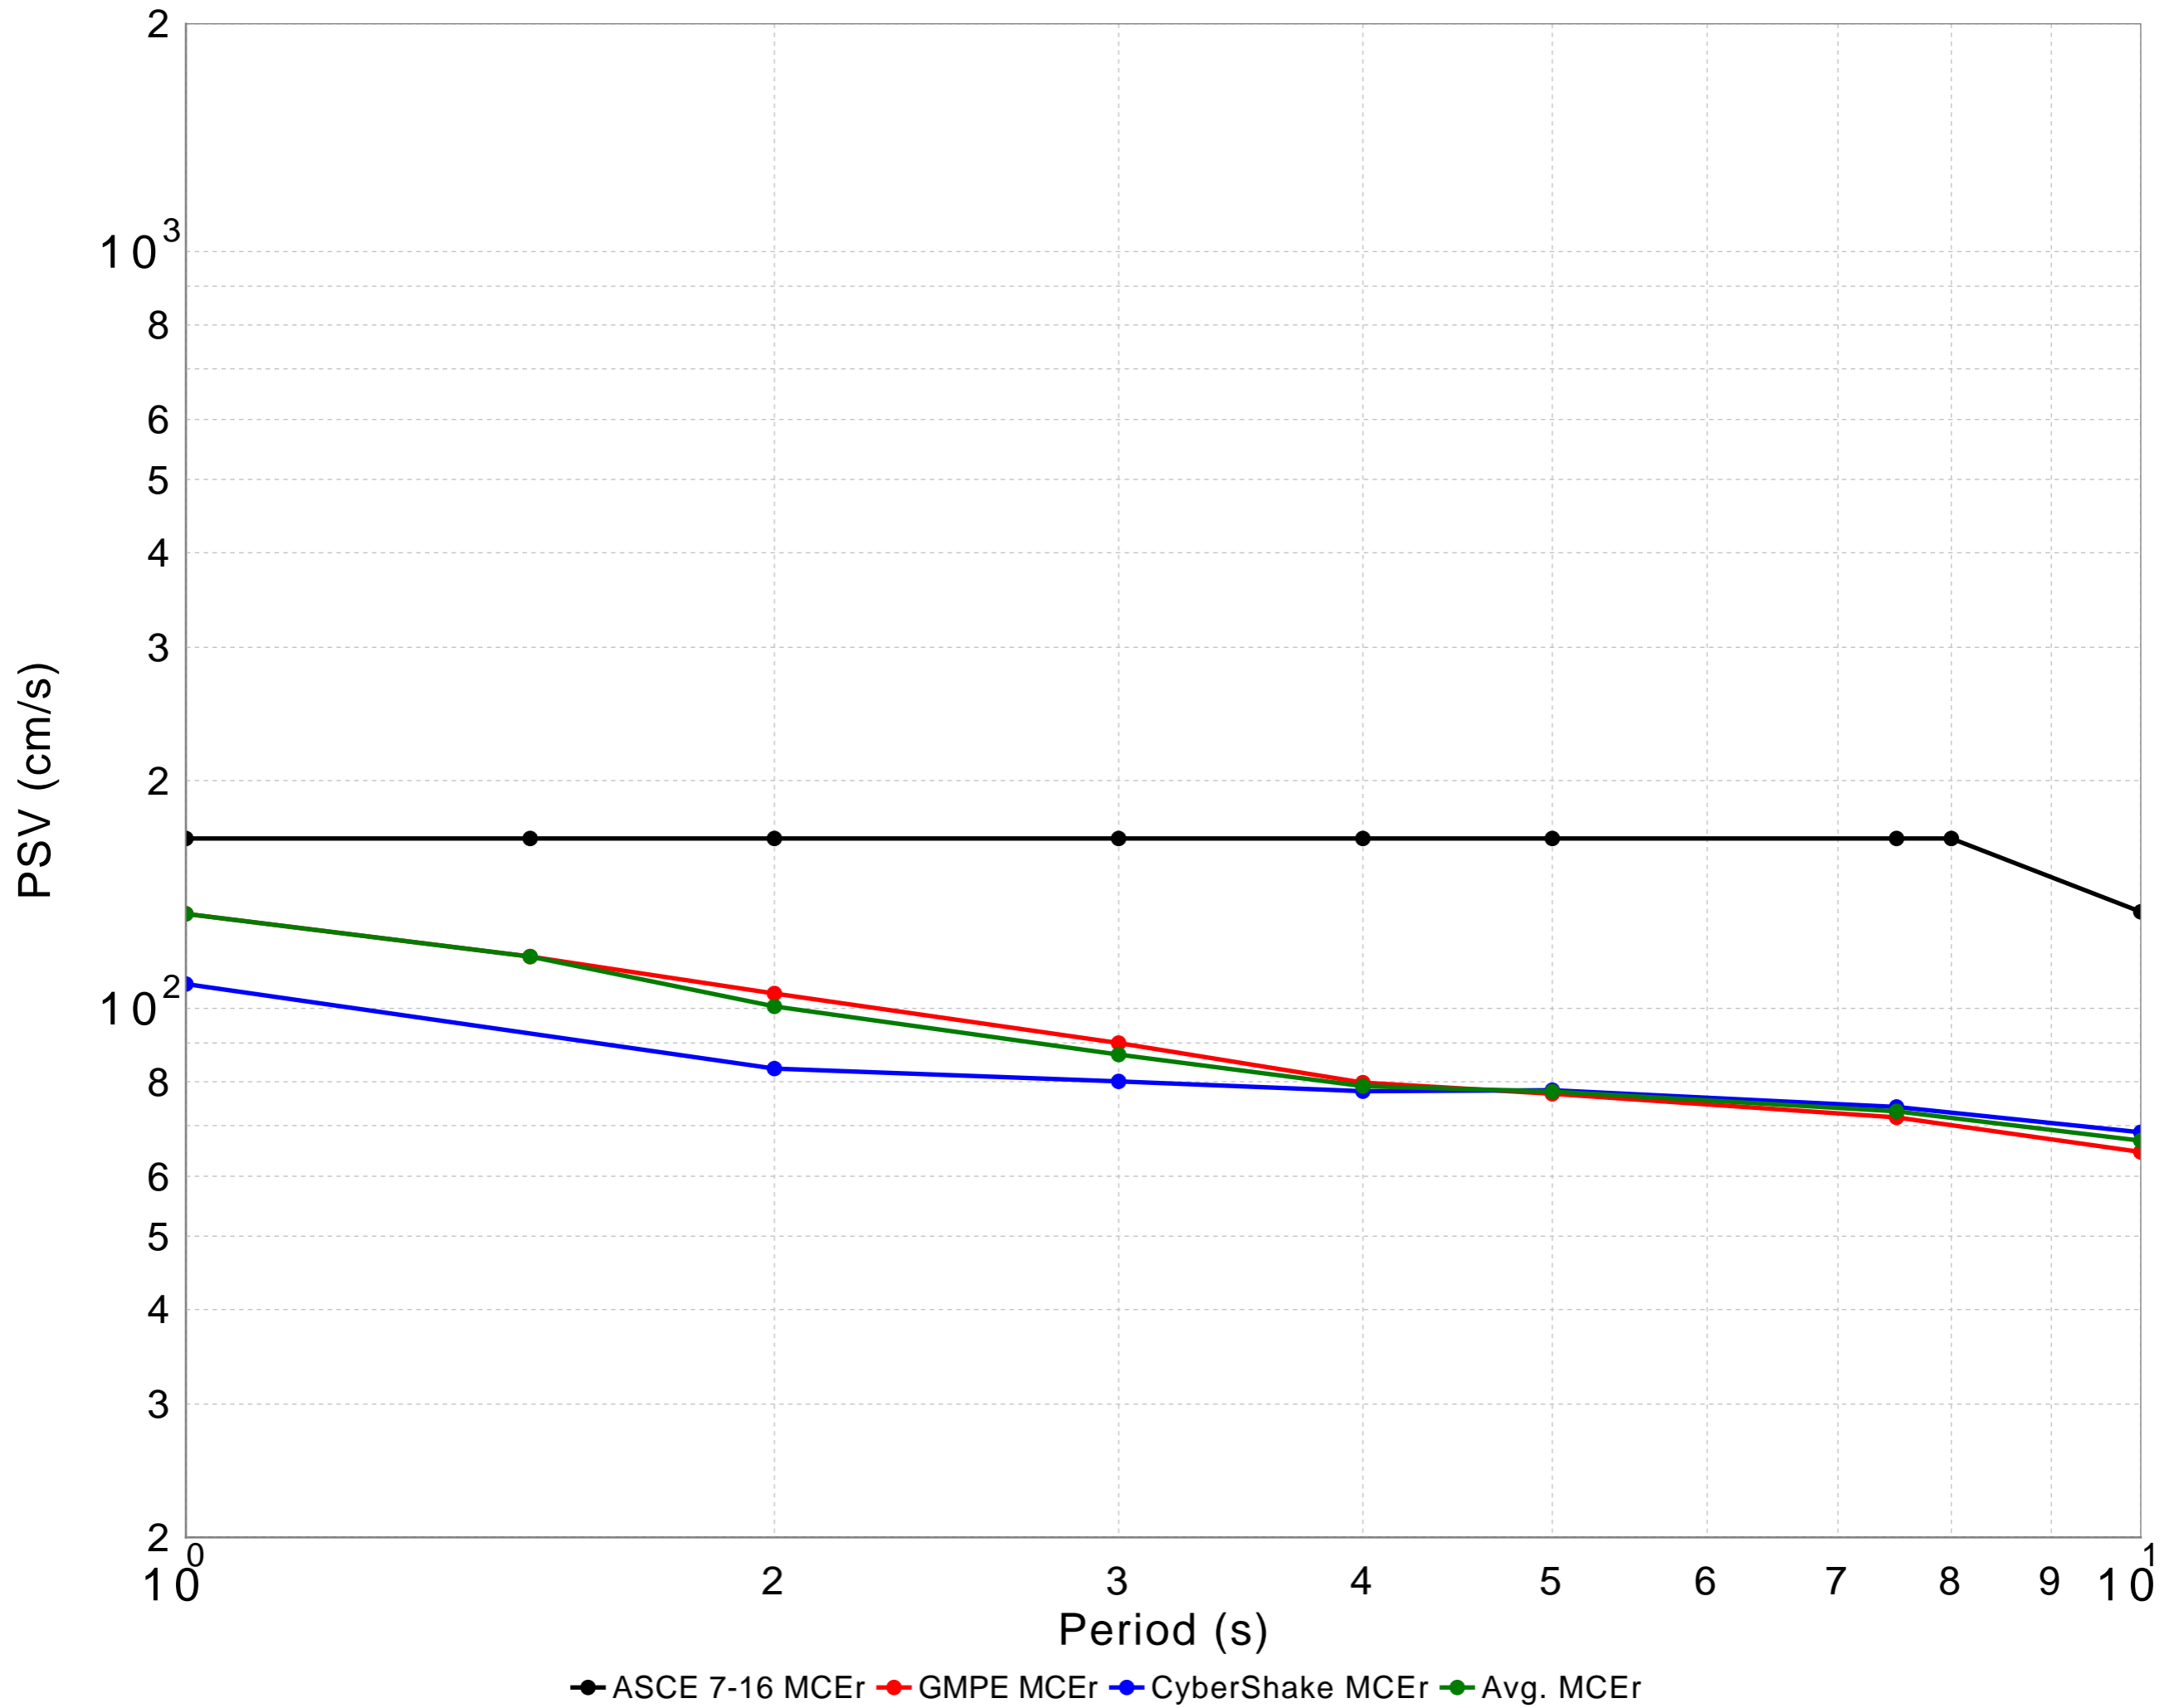

PAS MCER

DATASET #1 (line: Solid, width=2.0; symbol: Filled Circles, width=4.0; color: 0,0,0)

ASCE 7-16 MCEr

DATASET #2 (line: Solid, width=2.0; symbol: Filled Circles, width=4.0; color: 255,0,0)

GMPE MCEr

DATASET #3 (line: Solid, width=2.0; symbol: Filled Circles, width=4.0; color: 0,0,255)

CyberShake MCEr

DATASET #4 (line: Solid, width=2.0; symbol: Filled Circles, width=4.0; color: 0,124,0)

Avg. MCEr