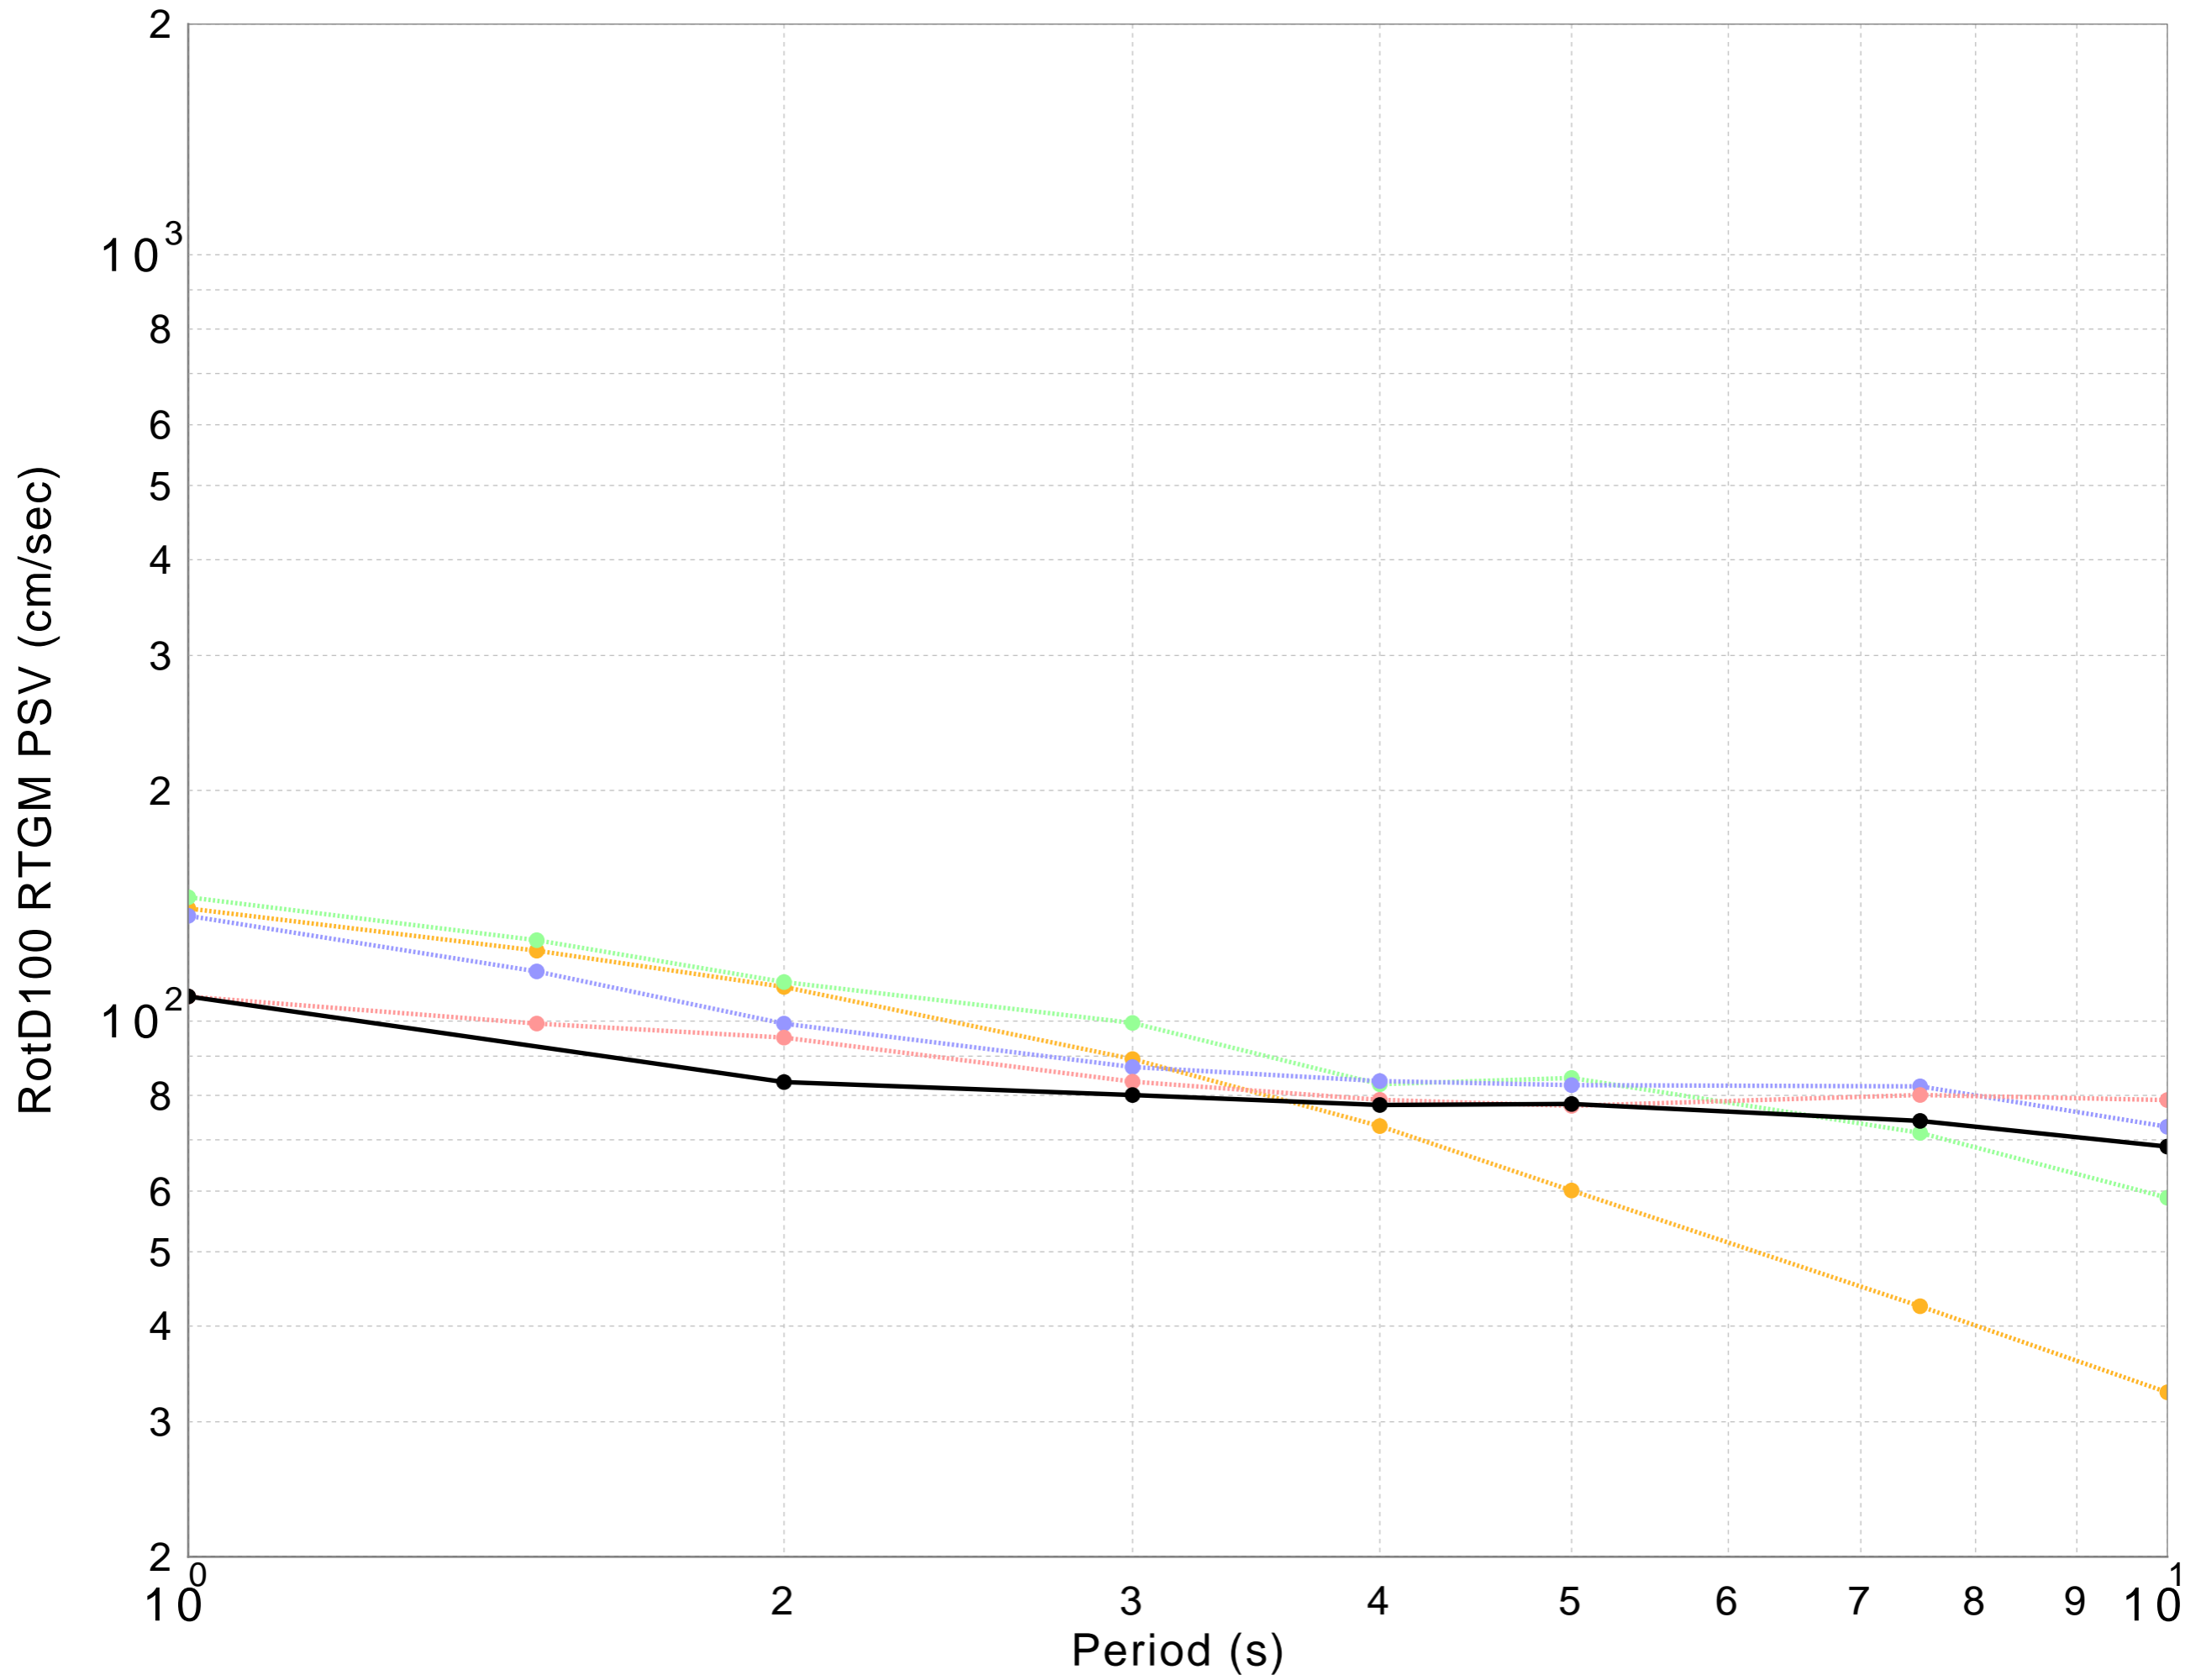

PAS Spectrum

● CyberShake Probabilistic ● ASK2014 Probabilistic ● BSSA2014 Probabilistic ● CB2014 Probabilistic ● CY2014 Probabilistic

DATASET #1 (line: Solid, width=2.0; symbol: Filled Circles, width=4.0; color: 0,0,0)

CyberShake Probabilistic

DATASET #2 (line: Dotted, width=2.0; symbol: Filled Circles, width=4.0; color: 255,150,150)

ASK2014 Probabilistic

DATASET #3 (line: Dotted, width=2.0; symbol: Filled Circles, width=4.0; color: 150,150,255)

BSSA2014 Probabilistic

DATASET #4 (line: Dotted, width=2.0; symbol: Filled Circles, width=4.0; color: 150,255,150)

CB2014 Probabilistic

DATASET #5 (line: Dotted, width=2.0; symbol: Filled Circles, width=4.0; color: 255,180,35)