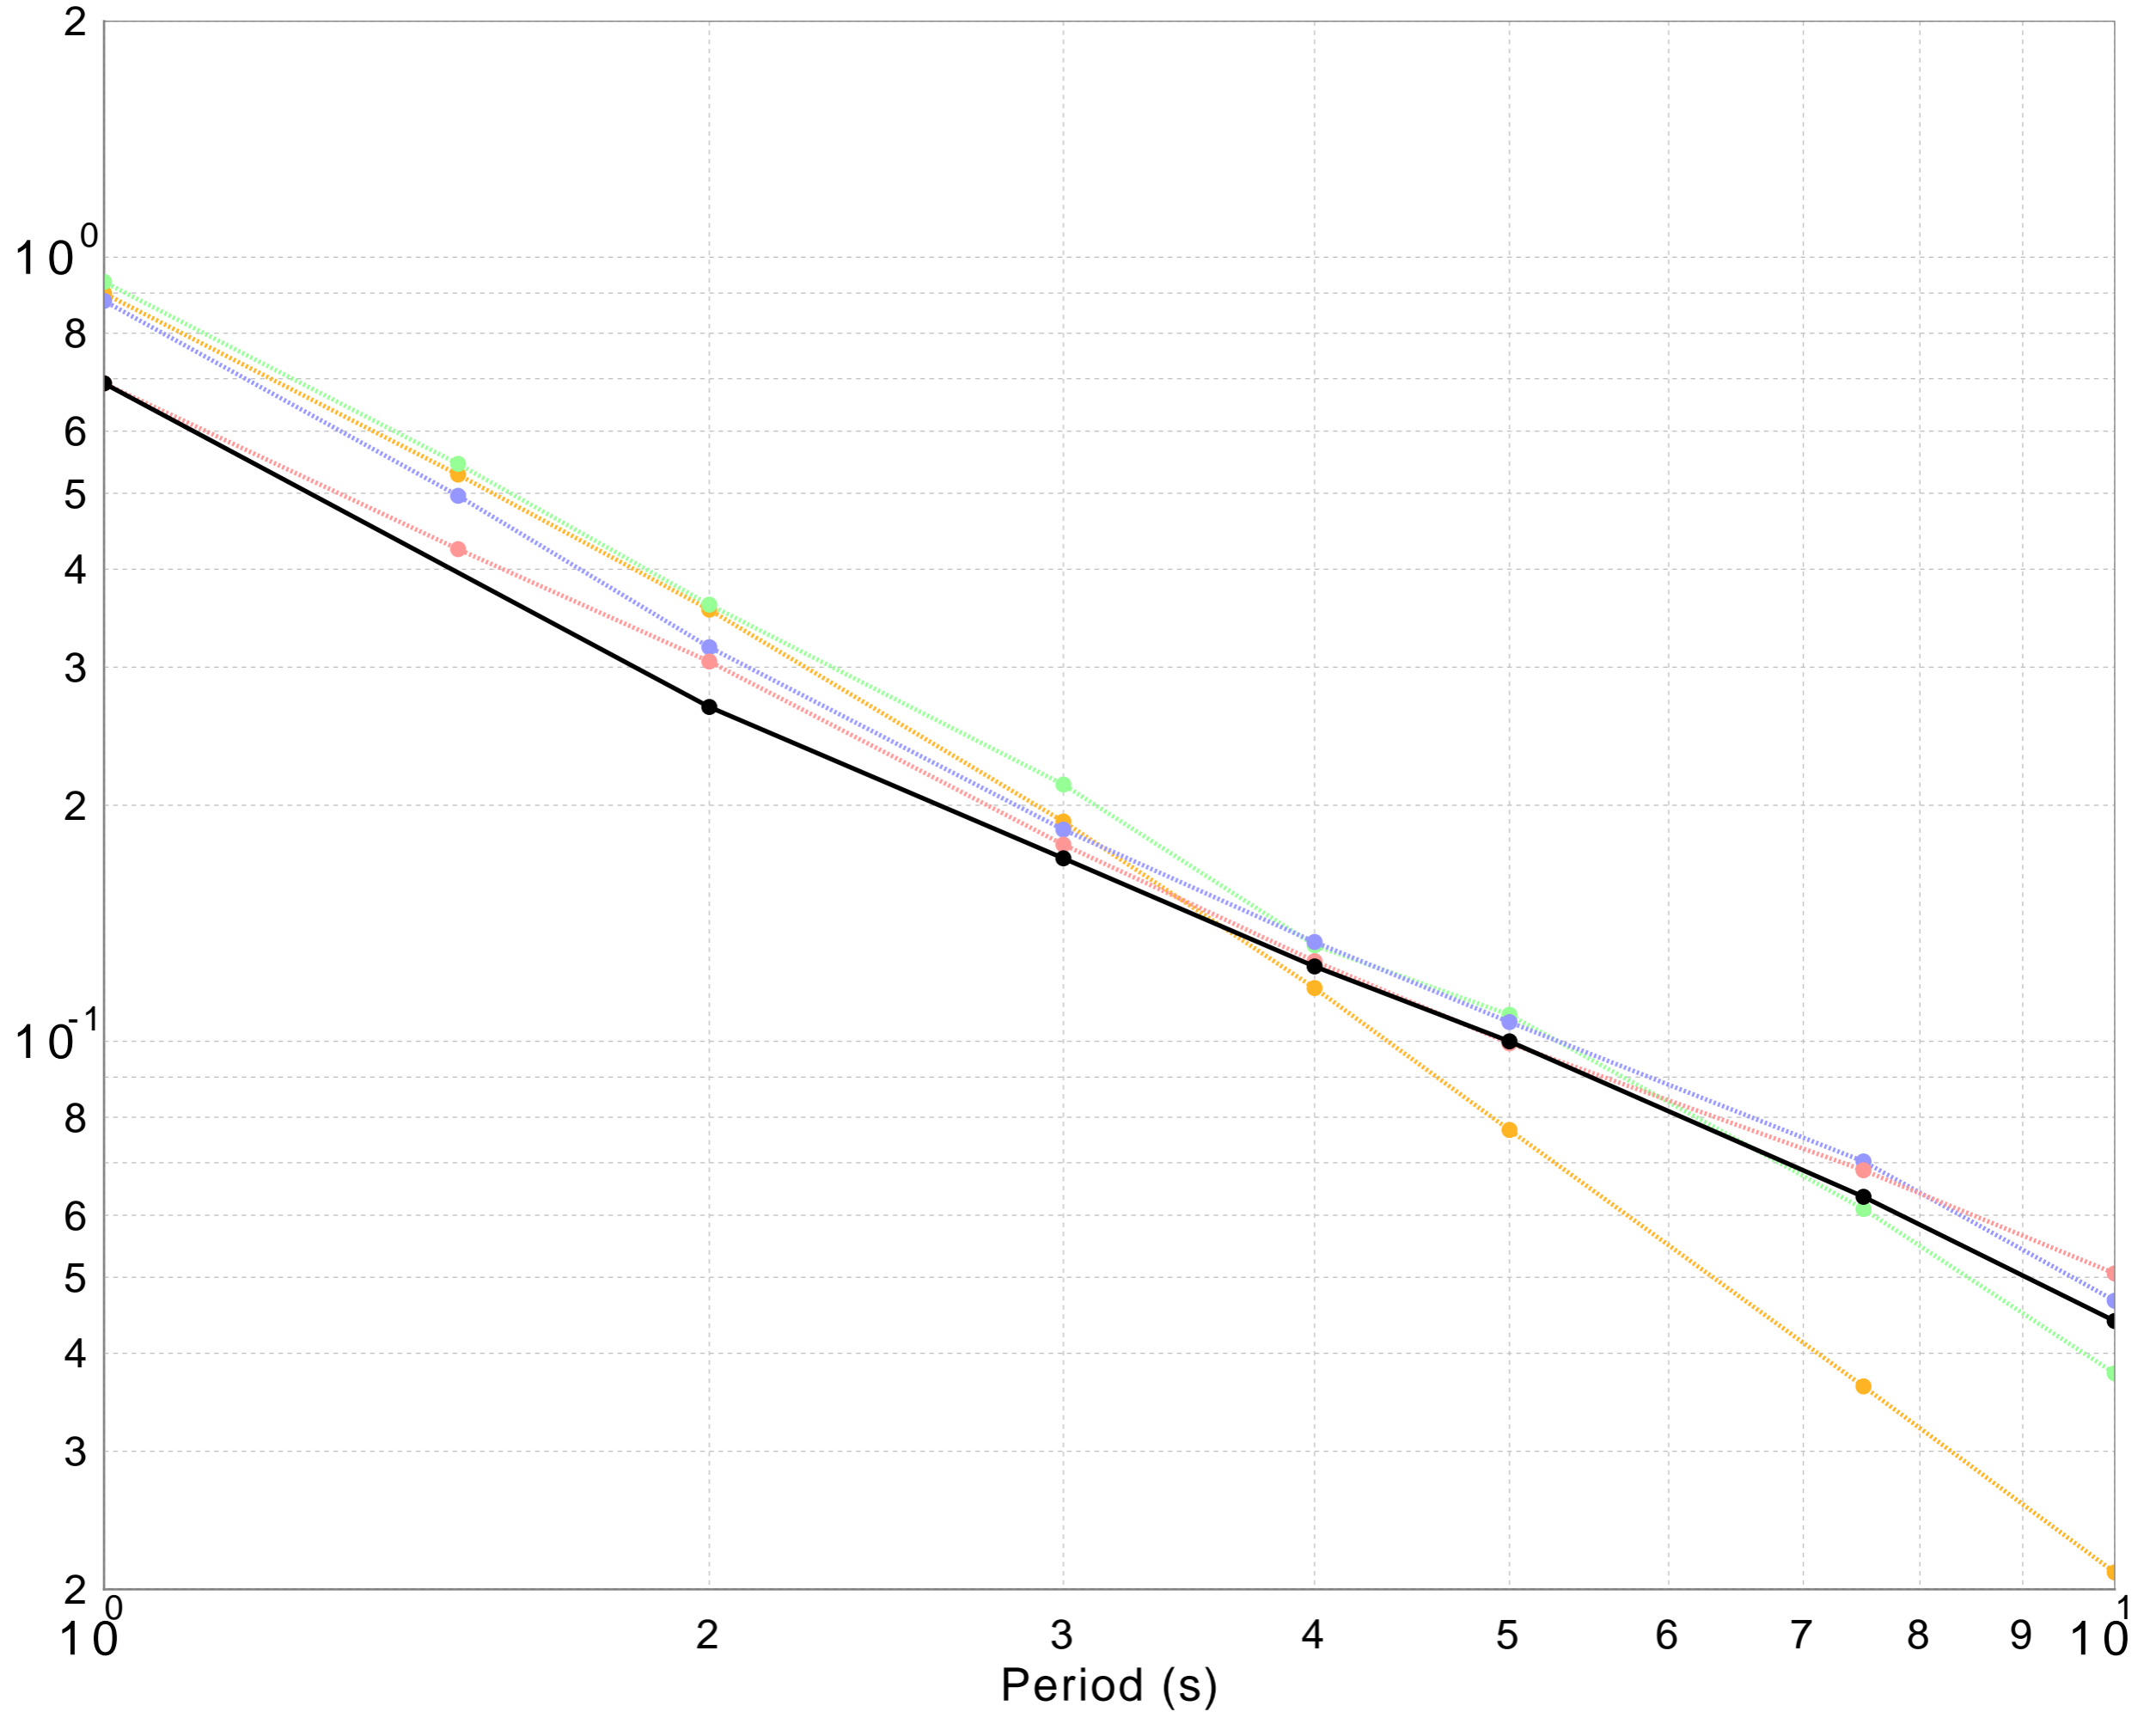

PAS Spectrum

● CyberShake Probabilistic ● ASK2014 Probabilistic ● BSSA2014 Probabilistic ● CB2014 Probabilistic ● CY2014 Probabilistic

DATASET #1 (line: Solid, width=2.0; symbol: Filled Circles, width=4.0; color: 0,0,0)

CyberShake Probabilistic

DATASET #2 (line: Dotted, width=2.0; symbol: Filled Circles, width=4.0; color: 255,150,150)

ASK2014 Probabilistic

DATASET #3 (line: Dotted, width=2.0; symbol: Filled Circles, width=4.0; color: 150,150,255)

BSSA2014 Probabilistic

DATASET #4 (line: Dotted, width=2.0; symbol: Filled Circles, width=4.0; color: 150,255,150)

CB2014 Probabilistic

DATASET #5 (line: Dotted, width=2.0; symbol: Filled Circles, width=4.0; color: 255,180,35)