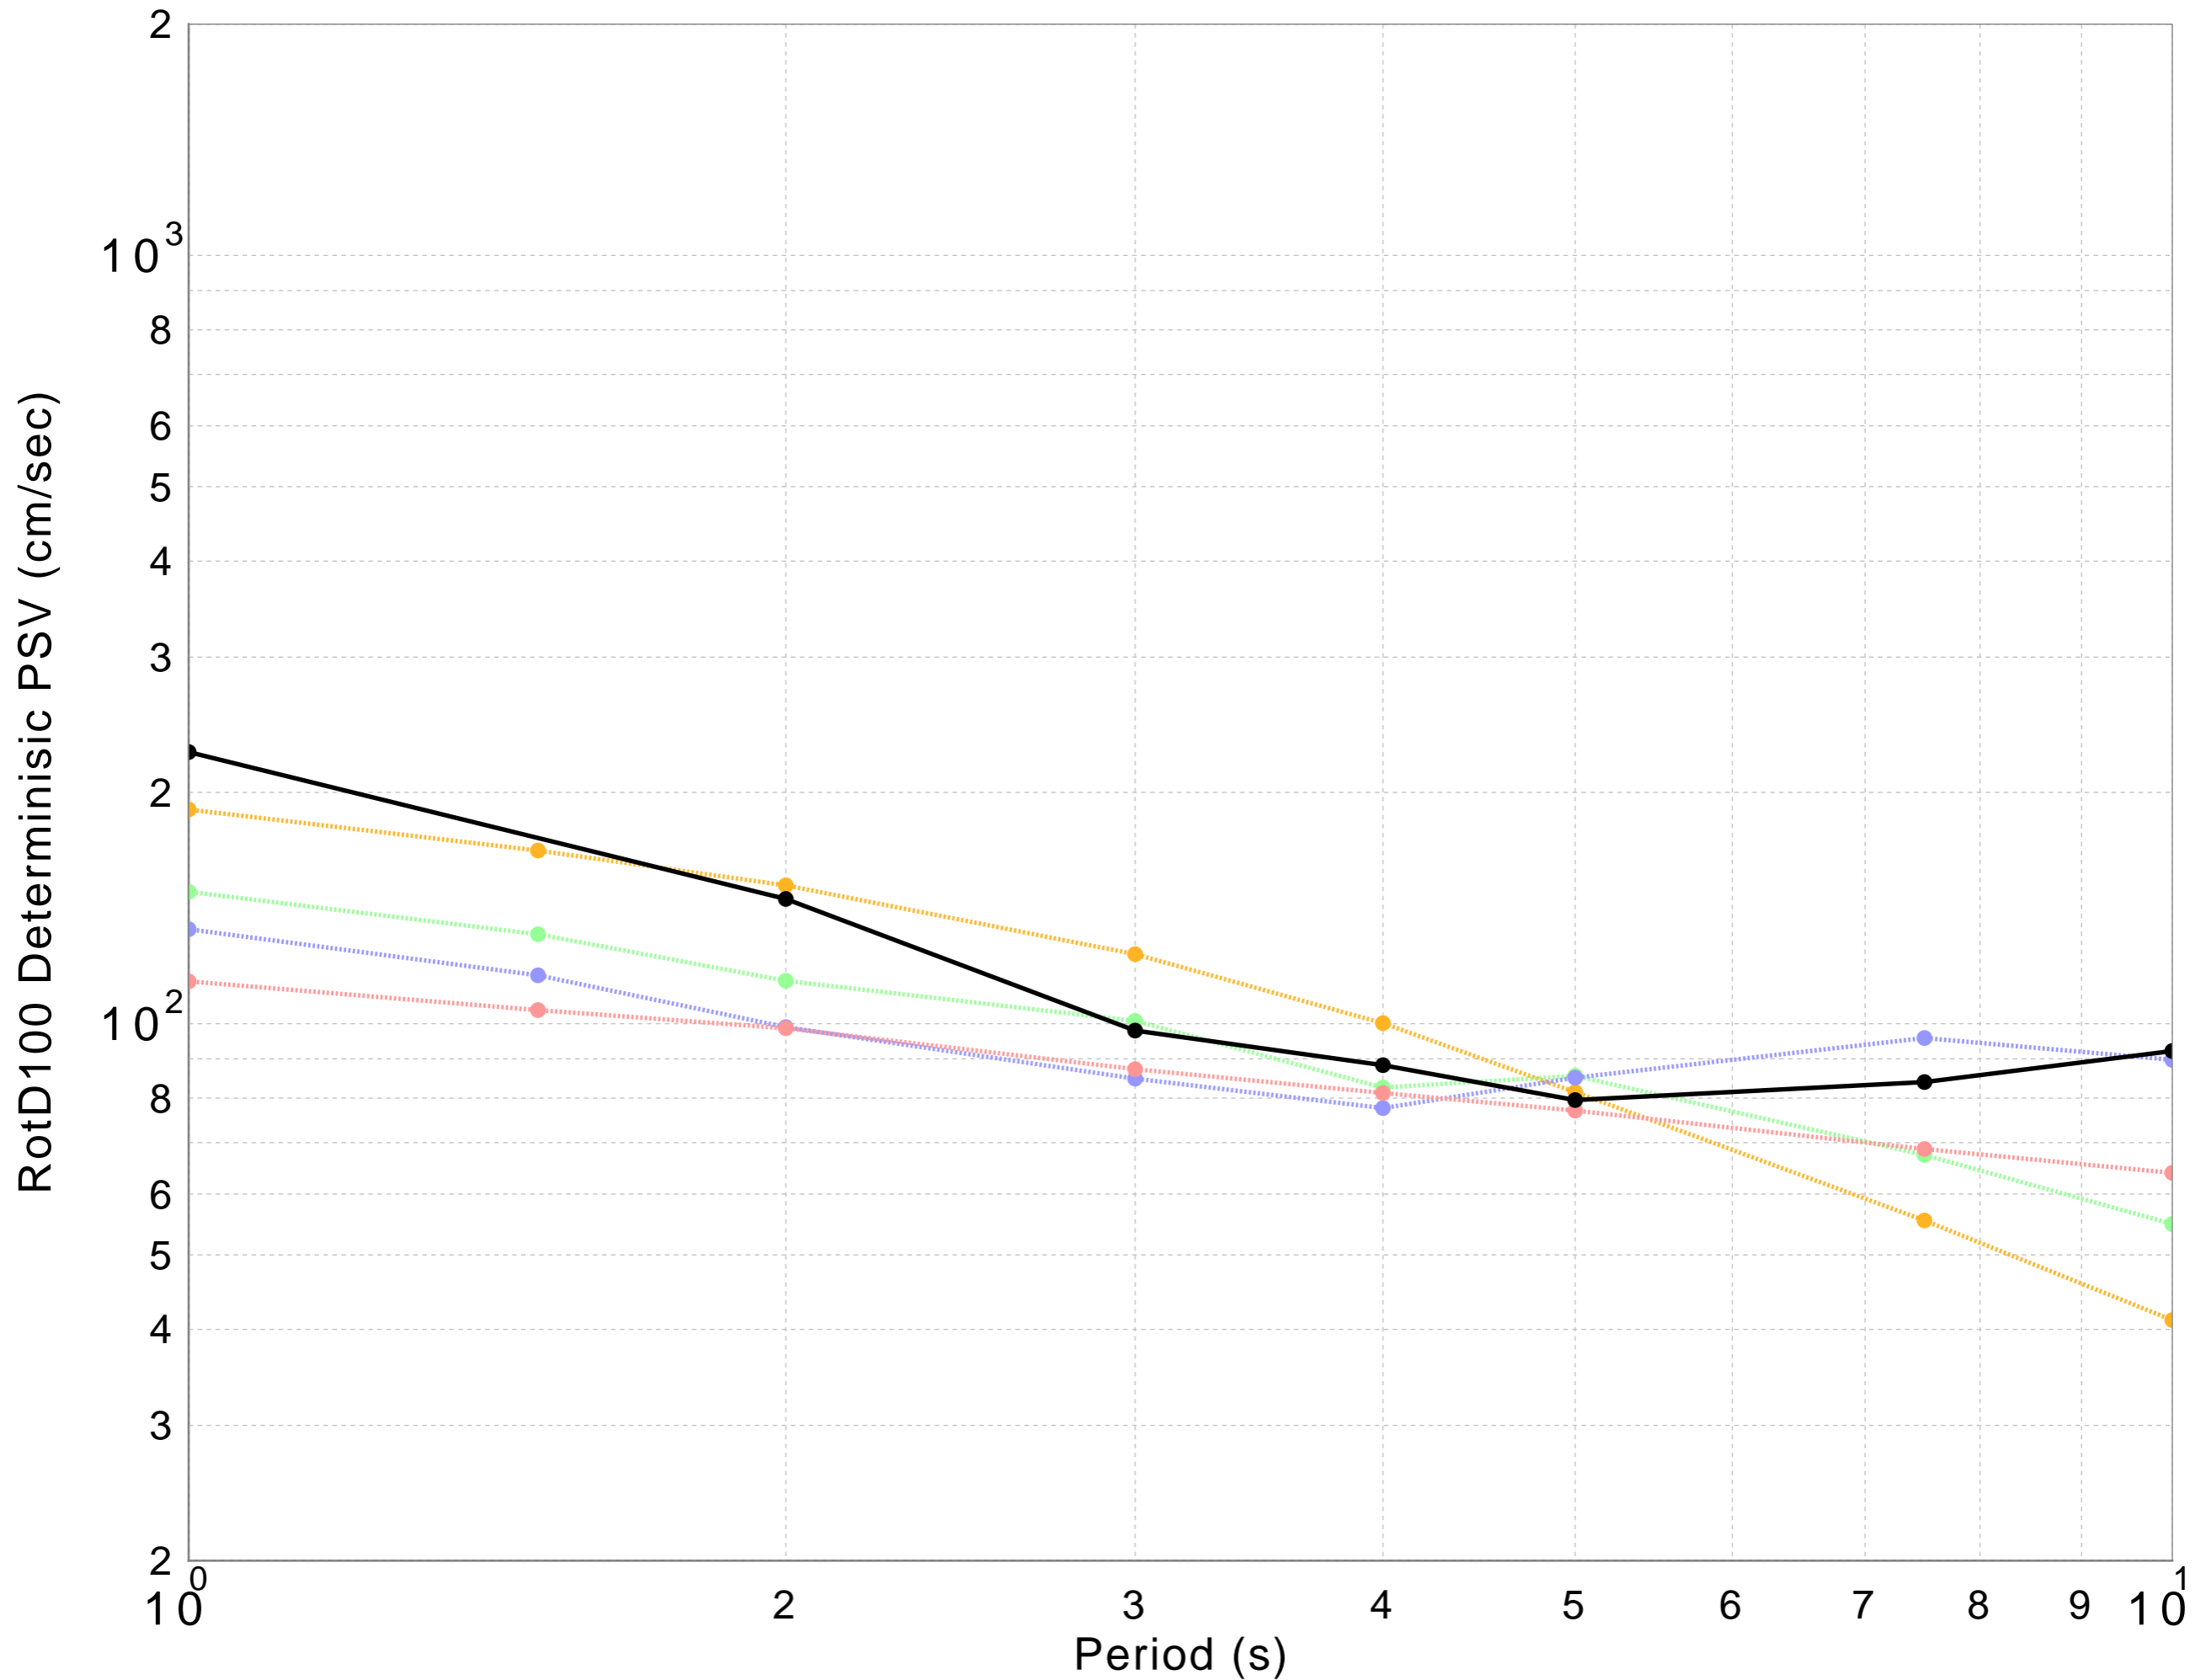

PAS Spectrum

● CyberShake Deterministic ● ASK2014 Deterministic ● BSSA2014 Deterministic ● CB2014 Deterministic ● CY2014 Deterministic

DATASET #1 (line: Solid, width=2.0; symbol: Filled Circles, width=4.0; color: 0,0,0)

CyberShake Deterministic

DATASET #2 (line: Dotted, width=2.0; symbol: Filled Circles, width=4.0; color: 255,150,150)

ASK2014 Deterministic

DATASET #3 (line: Dotted, width=2.0; symbol: Filled Circles, width=4.0; color: 150,150,255)

BSSA2014 Deterministic

DATASET #4 (line: Dotted, width=2.0; symbol: Filled Circles, width=4.0; color: 150,255,150)

CB2014 Deterministic

DATASET #5 (line: Dotted, width=2.0; symbol: Filled Circles, width=4.0; color: 255,180,35)