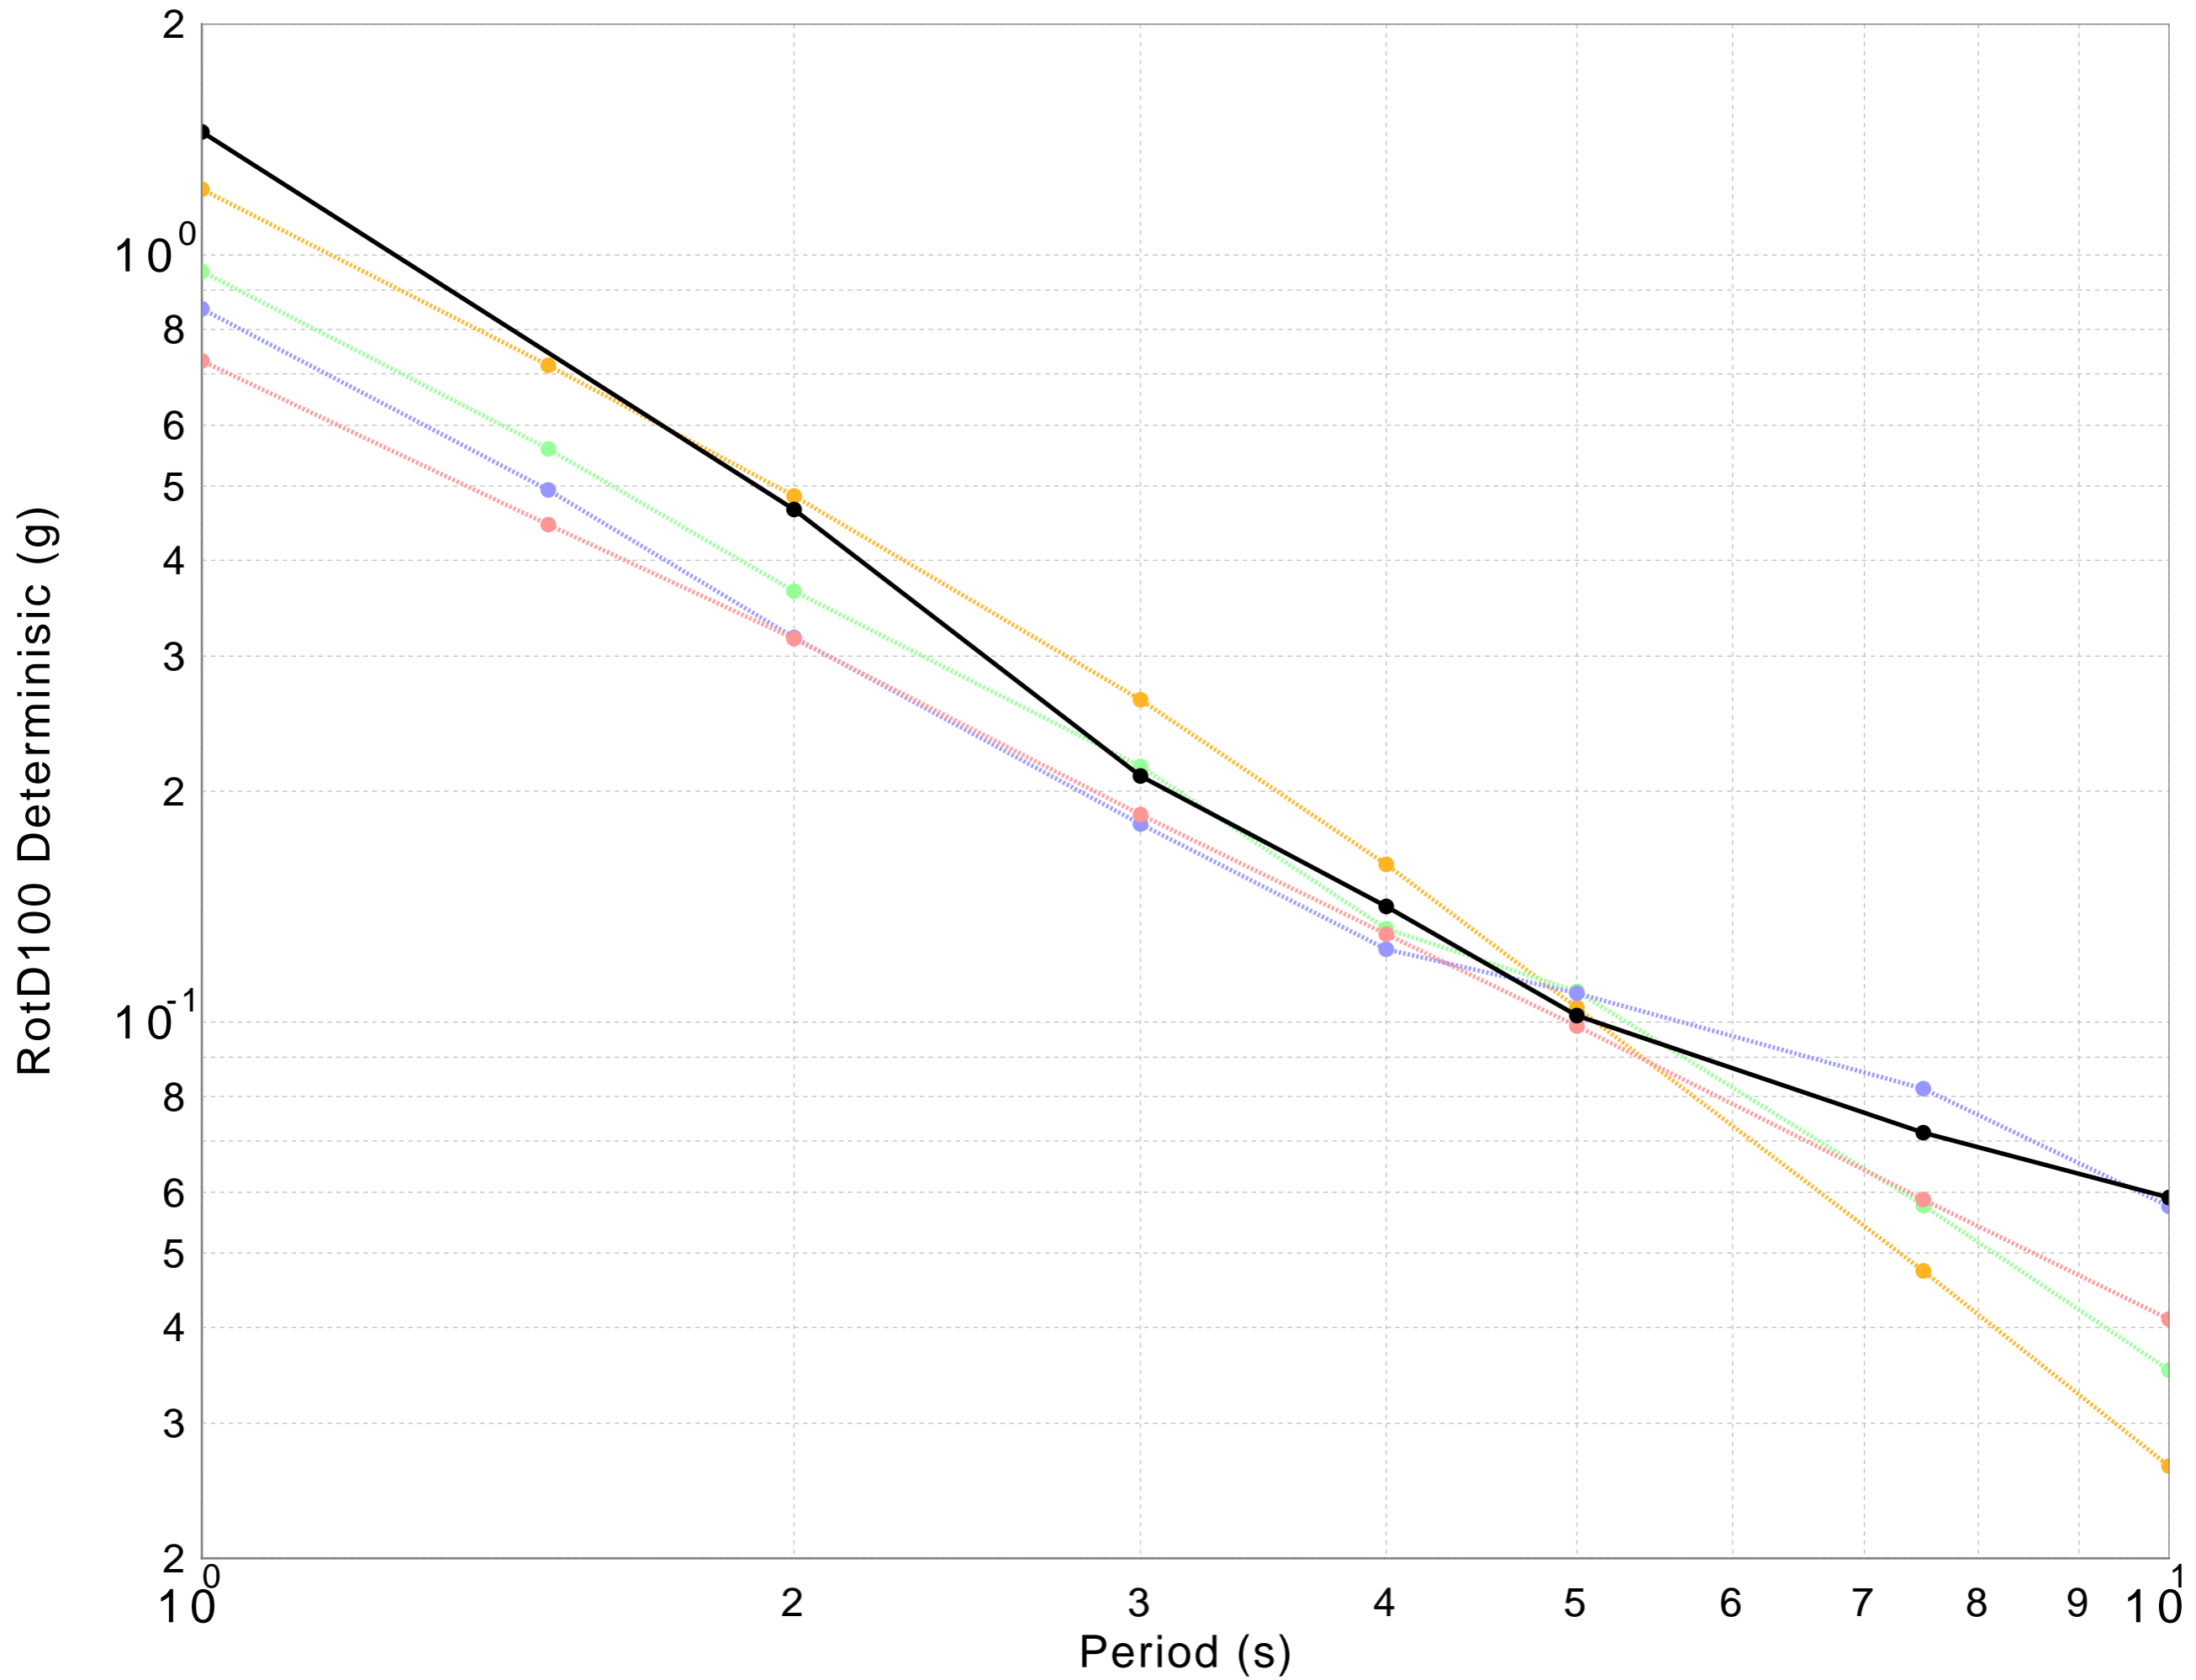

PAS Spectrum

● CyberShake Deterministic ● ASK2014 Deterministic ● BSSA2014 Deterministic ● CB2014 Deterministic ● CY2014 Deterministic

DATASET #1 (line: Solid, width=2.0; symbol: Filled Circles, width=4.0; color: 0,0,0)

CyberShake Deterministic

DATASET #2 (line: Dotted, width=2.0; symbol: Filled Circles, width=4.0; color: 255,150,150)

ASK2014 Deterministic

DATASET #3 (line: Dotted, width=2.0; symbol: Filled Circles, width=4.0; color: 150,150,255)

BSSA2014 Deterministic

DATASET #4 (line: Dotted, width=2.0; symbol: Filled Circles, width=4.0; color: 150,255,150)

CB2014 Deterministic

DATASET #5 (line: Dotted, width=2.0; symbol: Filled Circles, width=4.0; color: 255,180,35)