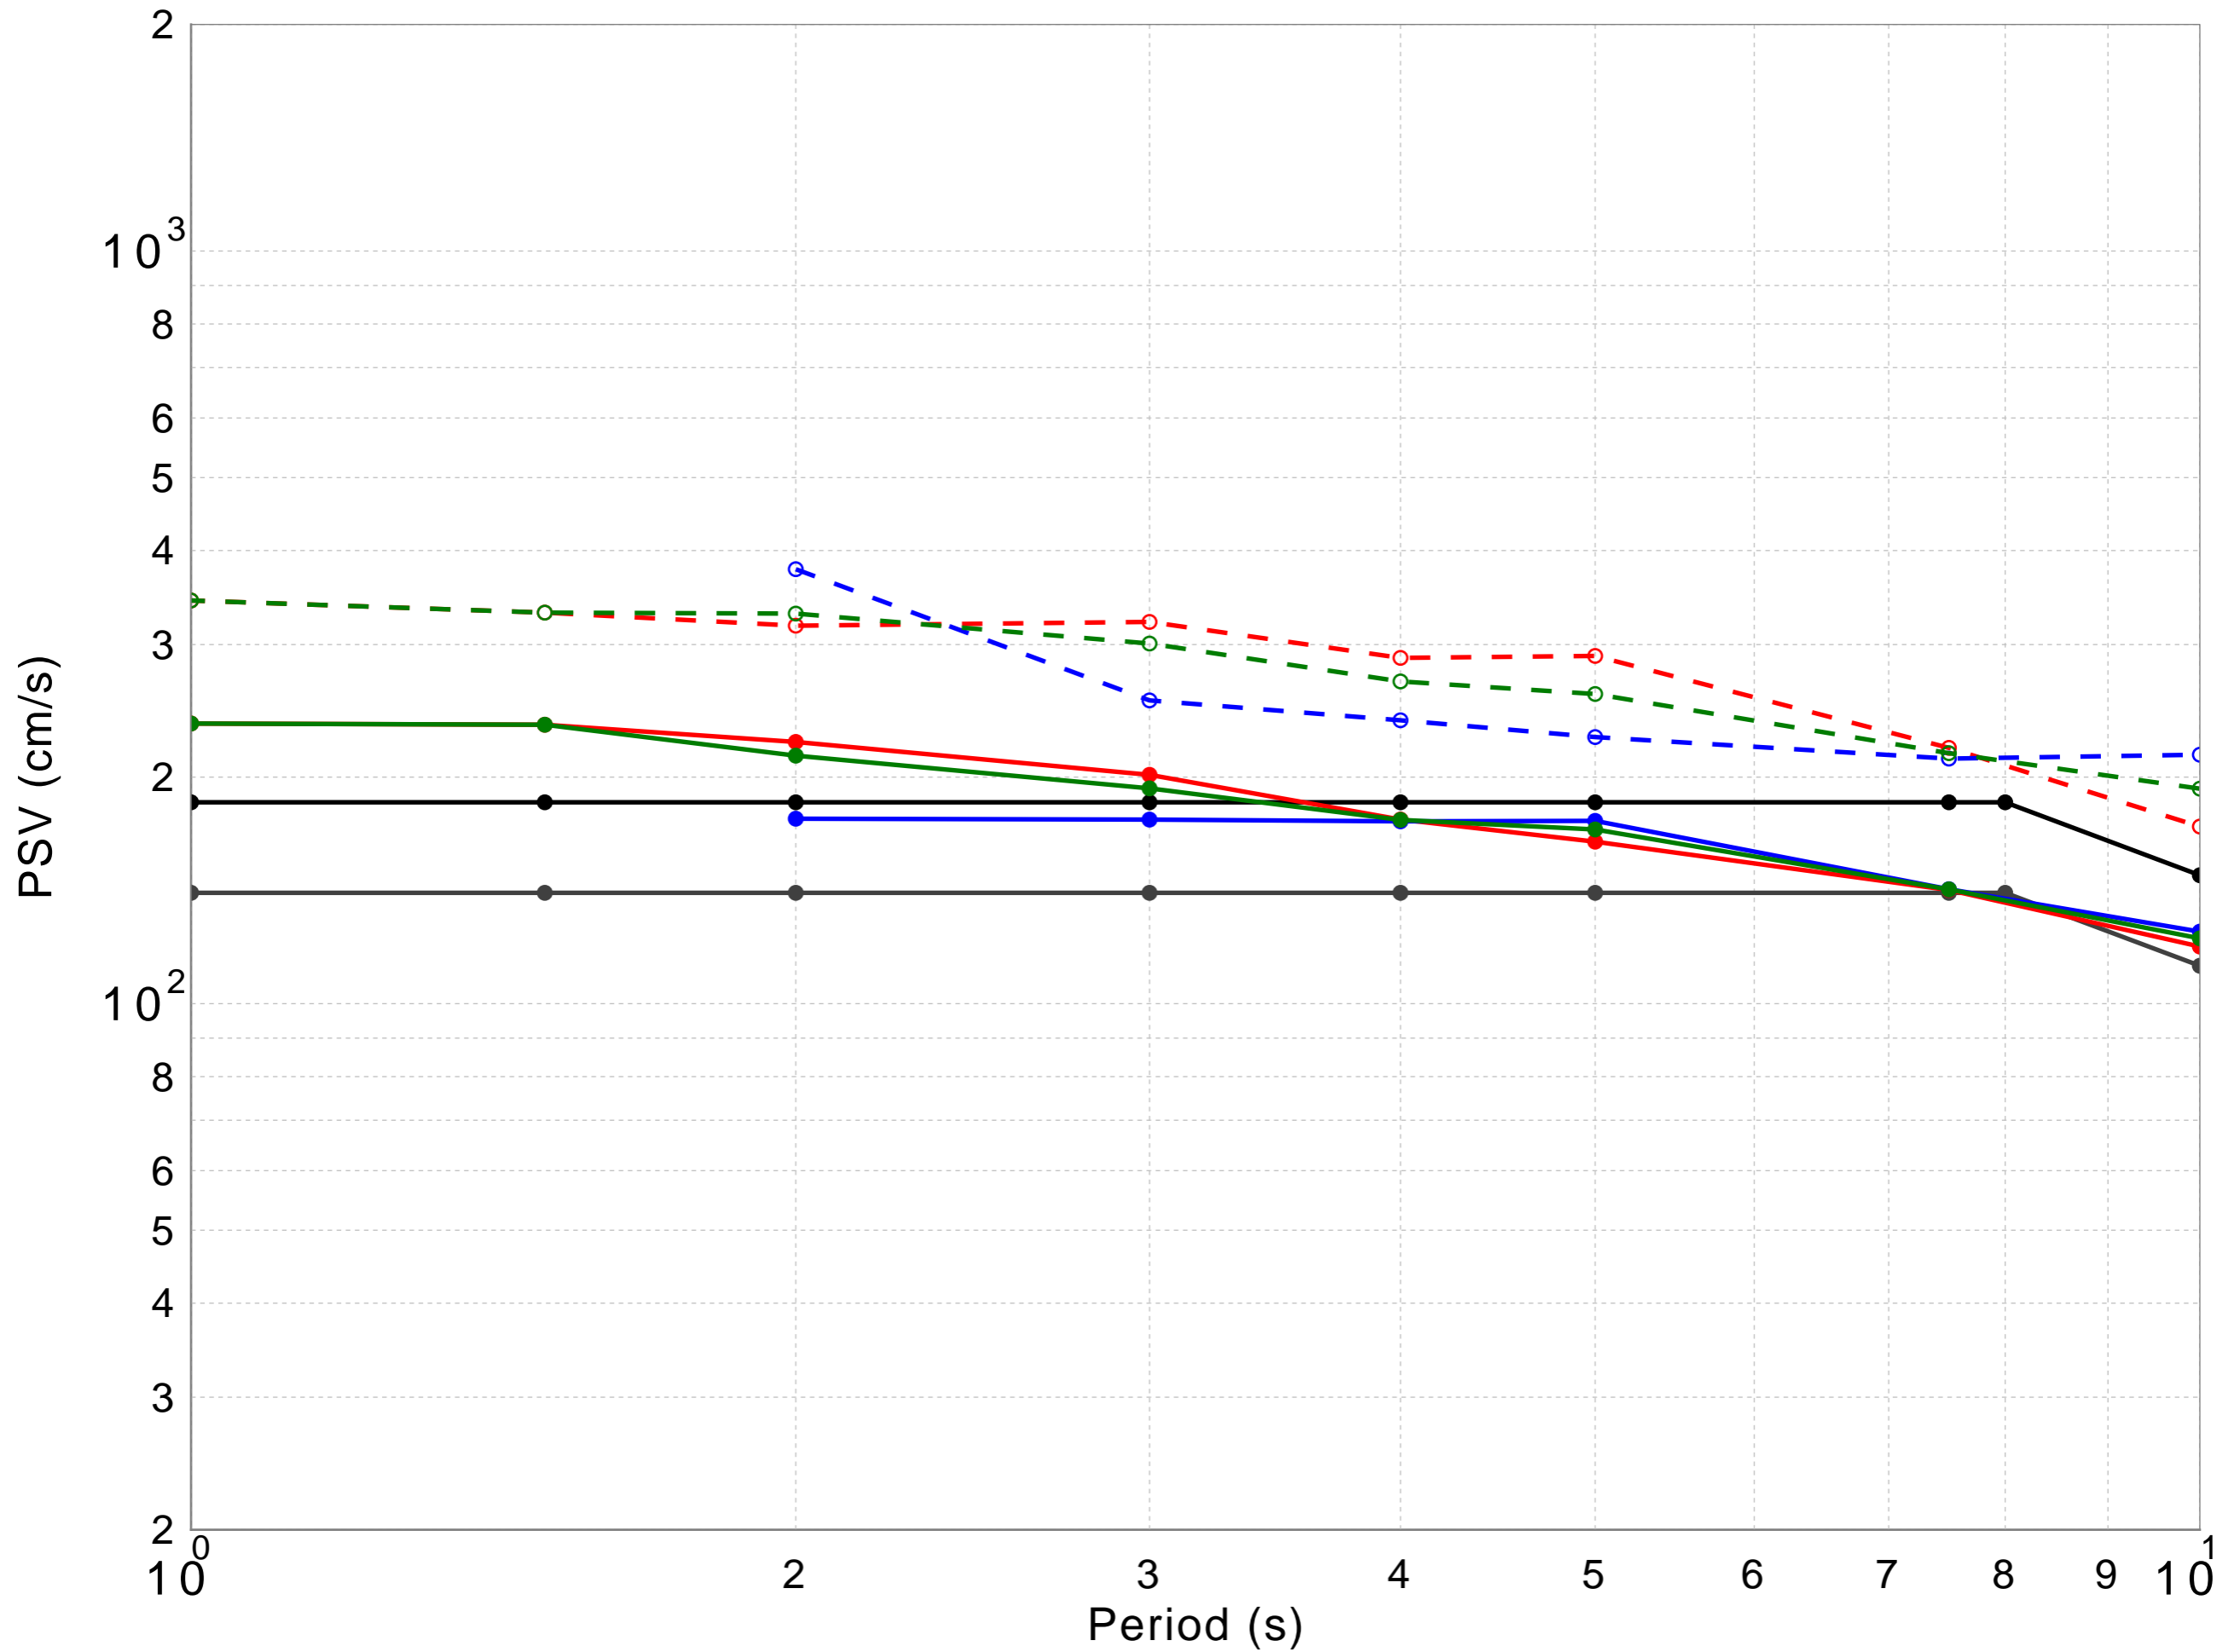

# s347

● ASCE 7-10 Det Lower Limit   ● ASCE 7-16 MCEr   ● GMPE Prob   ● GMPE Det   ● CyberShake Prob   ● CyberShake Det   ● Avg. Prob  
 ● Avg. Det

DATASET #1 (line: Solid, width=2.0; symbol: Filled Circles, width=4.0; color: 64,64,64)

ASCE 7-10 Det Lower Limit

DATASET #2 (line: Solid, width=2.0; symbol: Filled Circles, width=4.0; color: 0,0,0)

ASCE 7-16 MCEr

DATASET #3 (line: Solid, width=2.0; symbol: Filled Circles, width=4.0; color: 255,0,0)

GMPE Prob

DATASET #4 (line: Dashed, width=2.0; symbol: Circles, width=4.0; color: 255,0,0)

GMPE Det

DATASET #5 (line: Solid, width=2.0; symbol: Filled Circles, width=4.0; color: 0,0,255)

CyberShake Prob

DATASET #6 (line: Dashed, width=2.0; symbol: Circles, width=4.0; color: 0,0,255)

CyberShake Det

DATASET #7 (line: Solid, width=2.0; symbol: Filled Circles, width=4.0; color: 0,124,0)

Avg. Prob

DATASET #8 (line: Dashed, width=2.0; symbol: Circles, width=4.0; color: 0,124,0)

Avg. Det