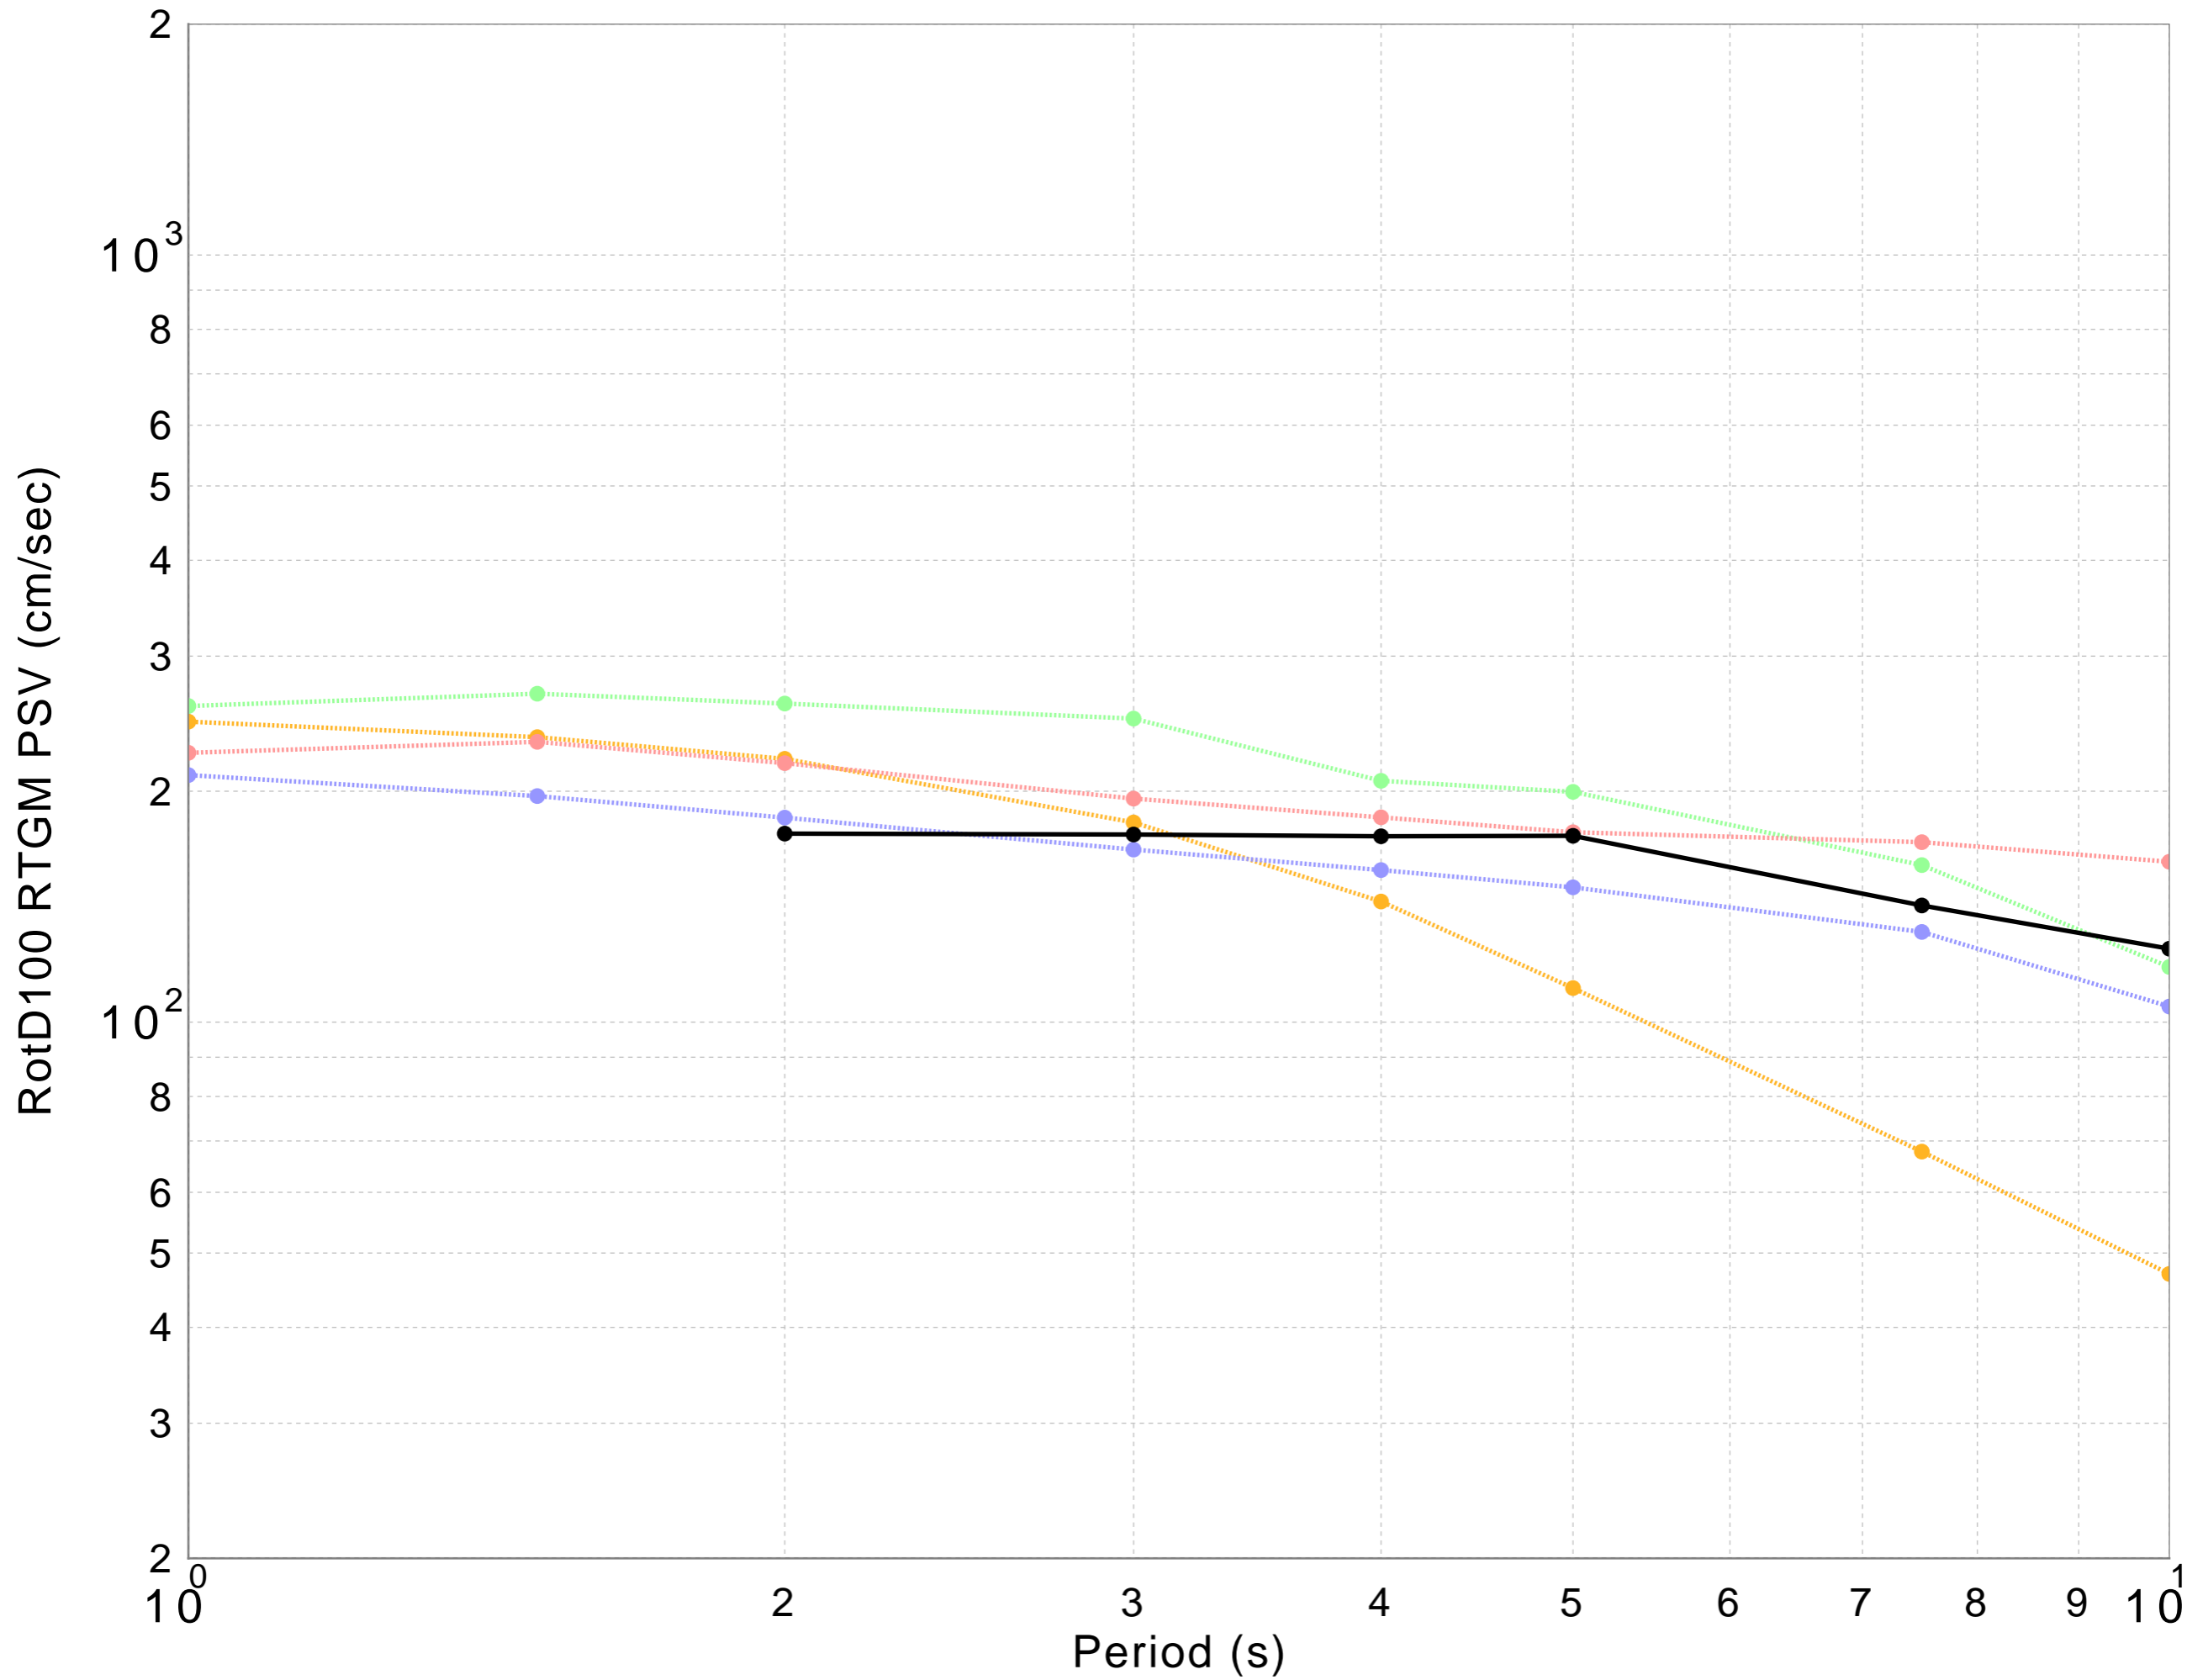

s347 Spectrum

DATASET #1 (line: Solid, width=2.0; symbol: Filled Circles, width=4.0; color: 0,0,0)

CyberShake Probabilistic

DATASET #2 (line: Dotted, width=2.0; symbol: Filled Circles, width=4.0; color: 255,150,150)

ASK2014 Probabilistic

DATASET #3 (line: Dotted, width=2.0; symbol: Filled Circles, width=4.0; color: 150,150,255)

BSSA2014 Probabilistic

DATASET #4 (line: Dotted, width=2.0; symbol: Filled Circles, width=4.0; color: 150,255,150)

CB2014 Probabilistic

DATASET #5 (line: Dotted, width=2.0; symbol: Filled Circles, width=4.0; color: 255,180,35)

CY2014 Probabilistic