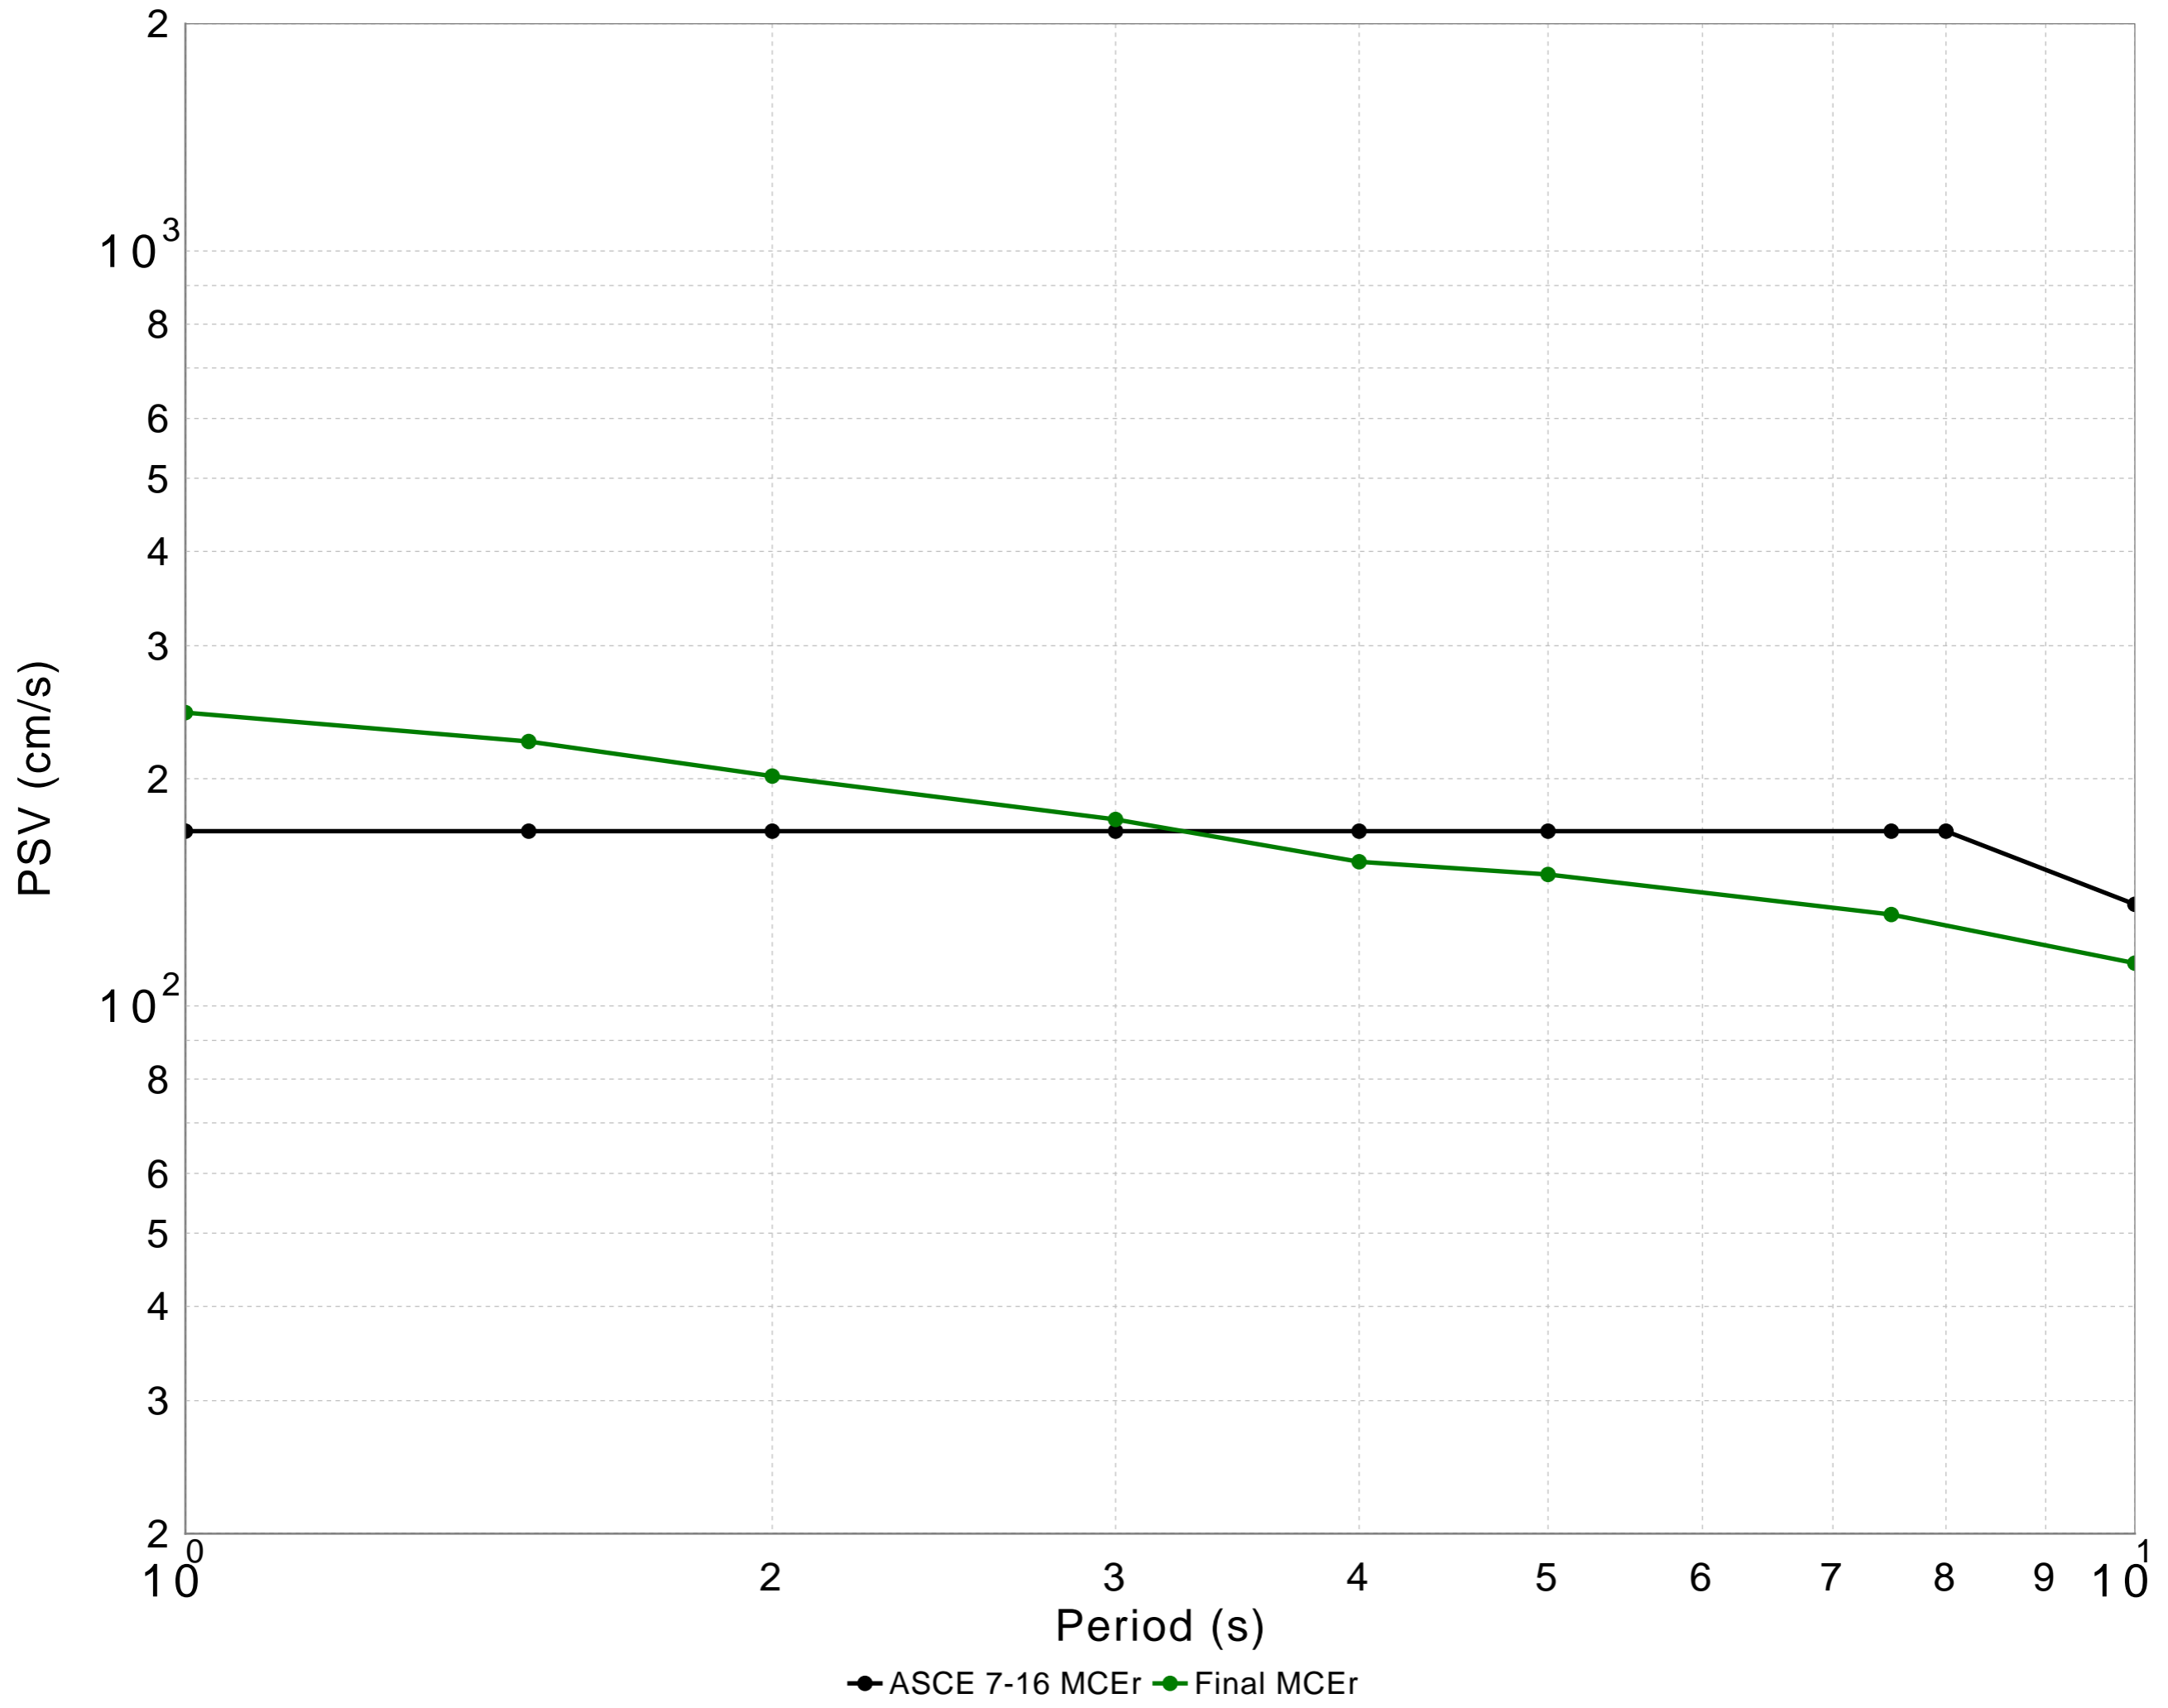

s520 MCER

DATASET #1 (line: Solid, width=2.0; symbol: Filled Circles, width=4.0; color: 0,0,0)

ASCE 7-16 MCEr

DATASET #2 (line: Solid, width=2.0; symbol: Filled Circles, width=4.0; color: 0,124,0)

Final MCEr