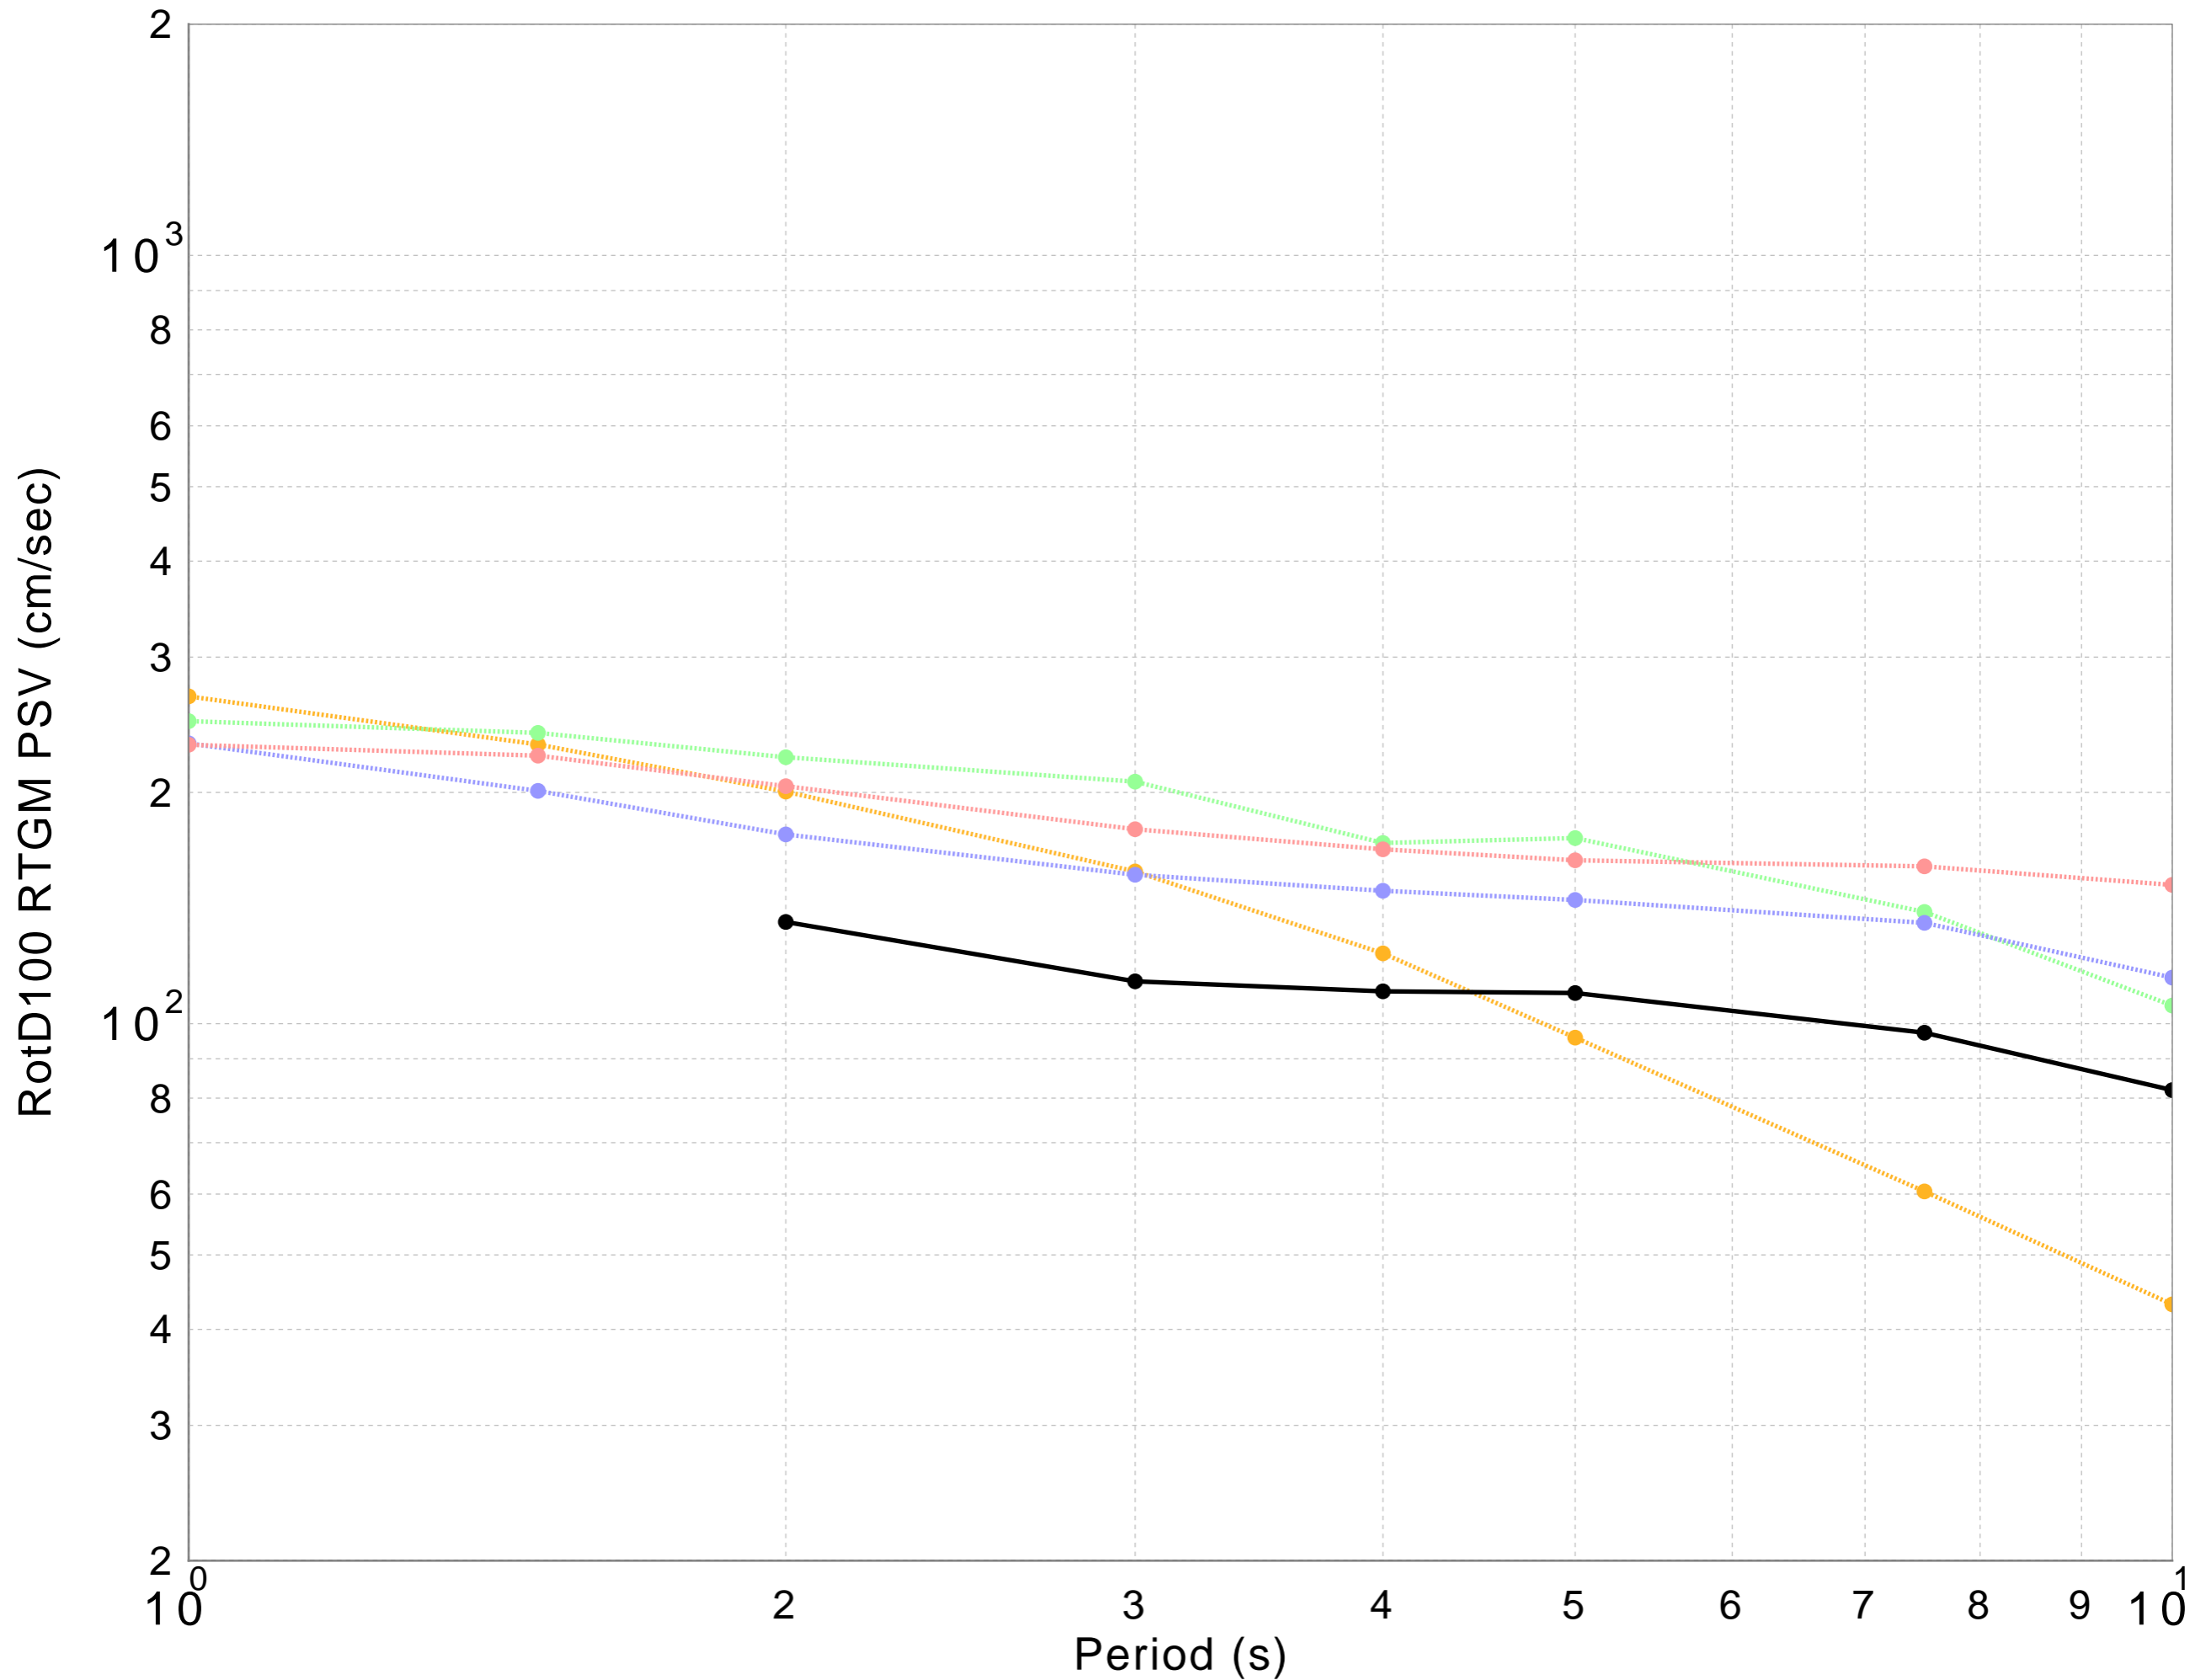

s520 Spectrum

● CyberShake Probabilistic ● ASK2014 Probabilistic ● BSSA2014 Probabilistic ● CB2014 Probabilistic ● CY2014 Probabilistic

DATASET #1 (line: Solid, width=2.0; symbol: Filled Circles, width=4.0; color: 0,0,0)

CyberShake Probabilistic

DATASET #2 (line: Dotted, width=2.0; symbol: Filled Circles, width=4.0; color: 255,150,150)

ASK2014 Probabilistic

DATASET #3 (line: Dotted, width=2.0; symbol: Filled Circles, width=4.0; color: 150,150,255)

BSSA2014 Probabilistic

DATASET #4 (line: Dotted, width=2.0; symbol: Filled Circles, width=4.0; color: 150,255,150)

CB2014 Probabilistic

DATASET #5 (line: Dotted, width=2.0; symbol: Filled Circles, width=4.0; color: 255,180,35)