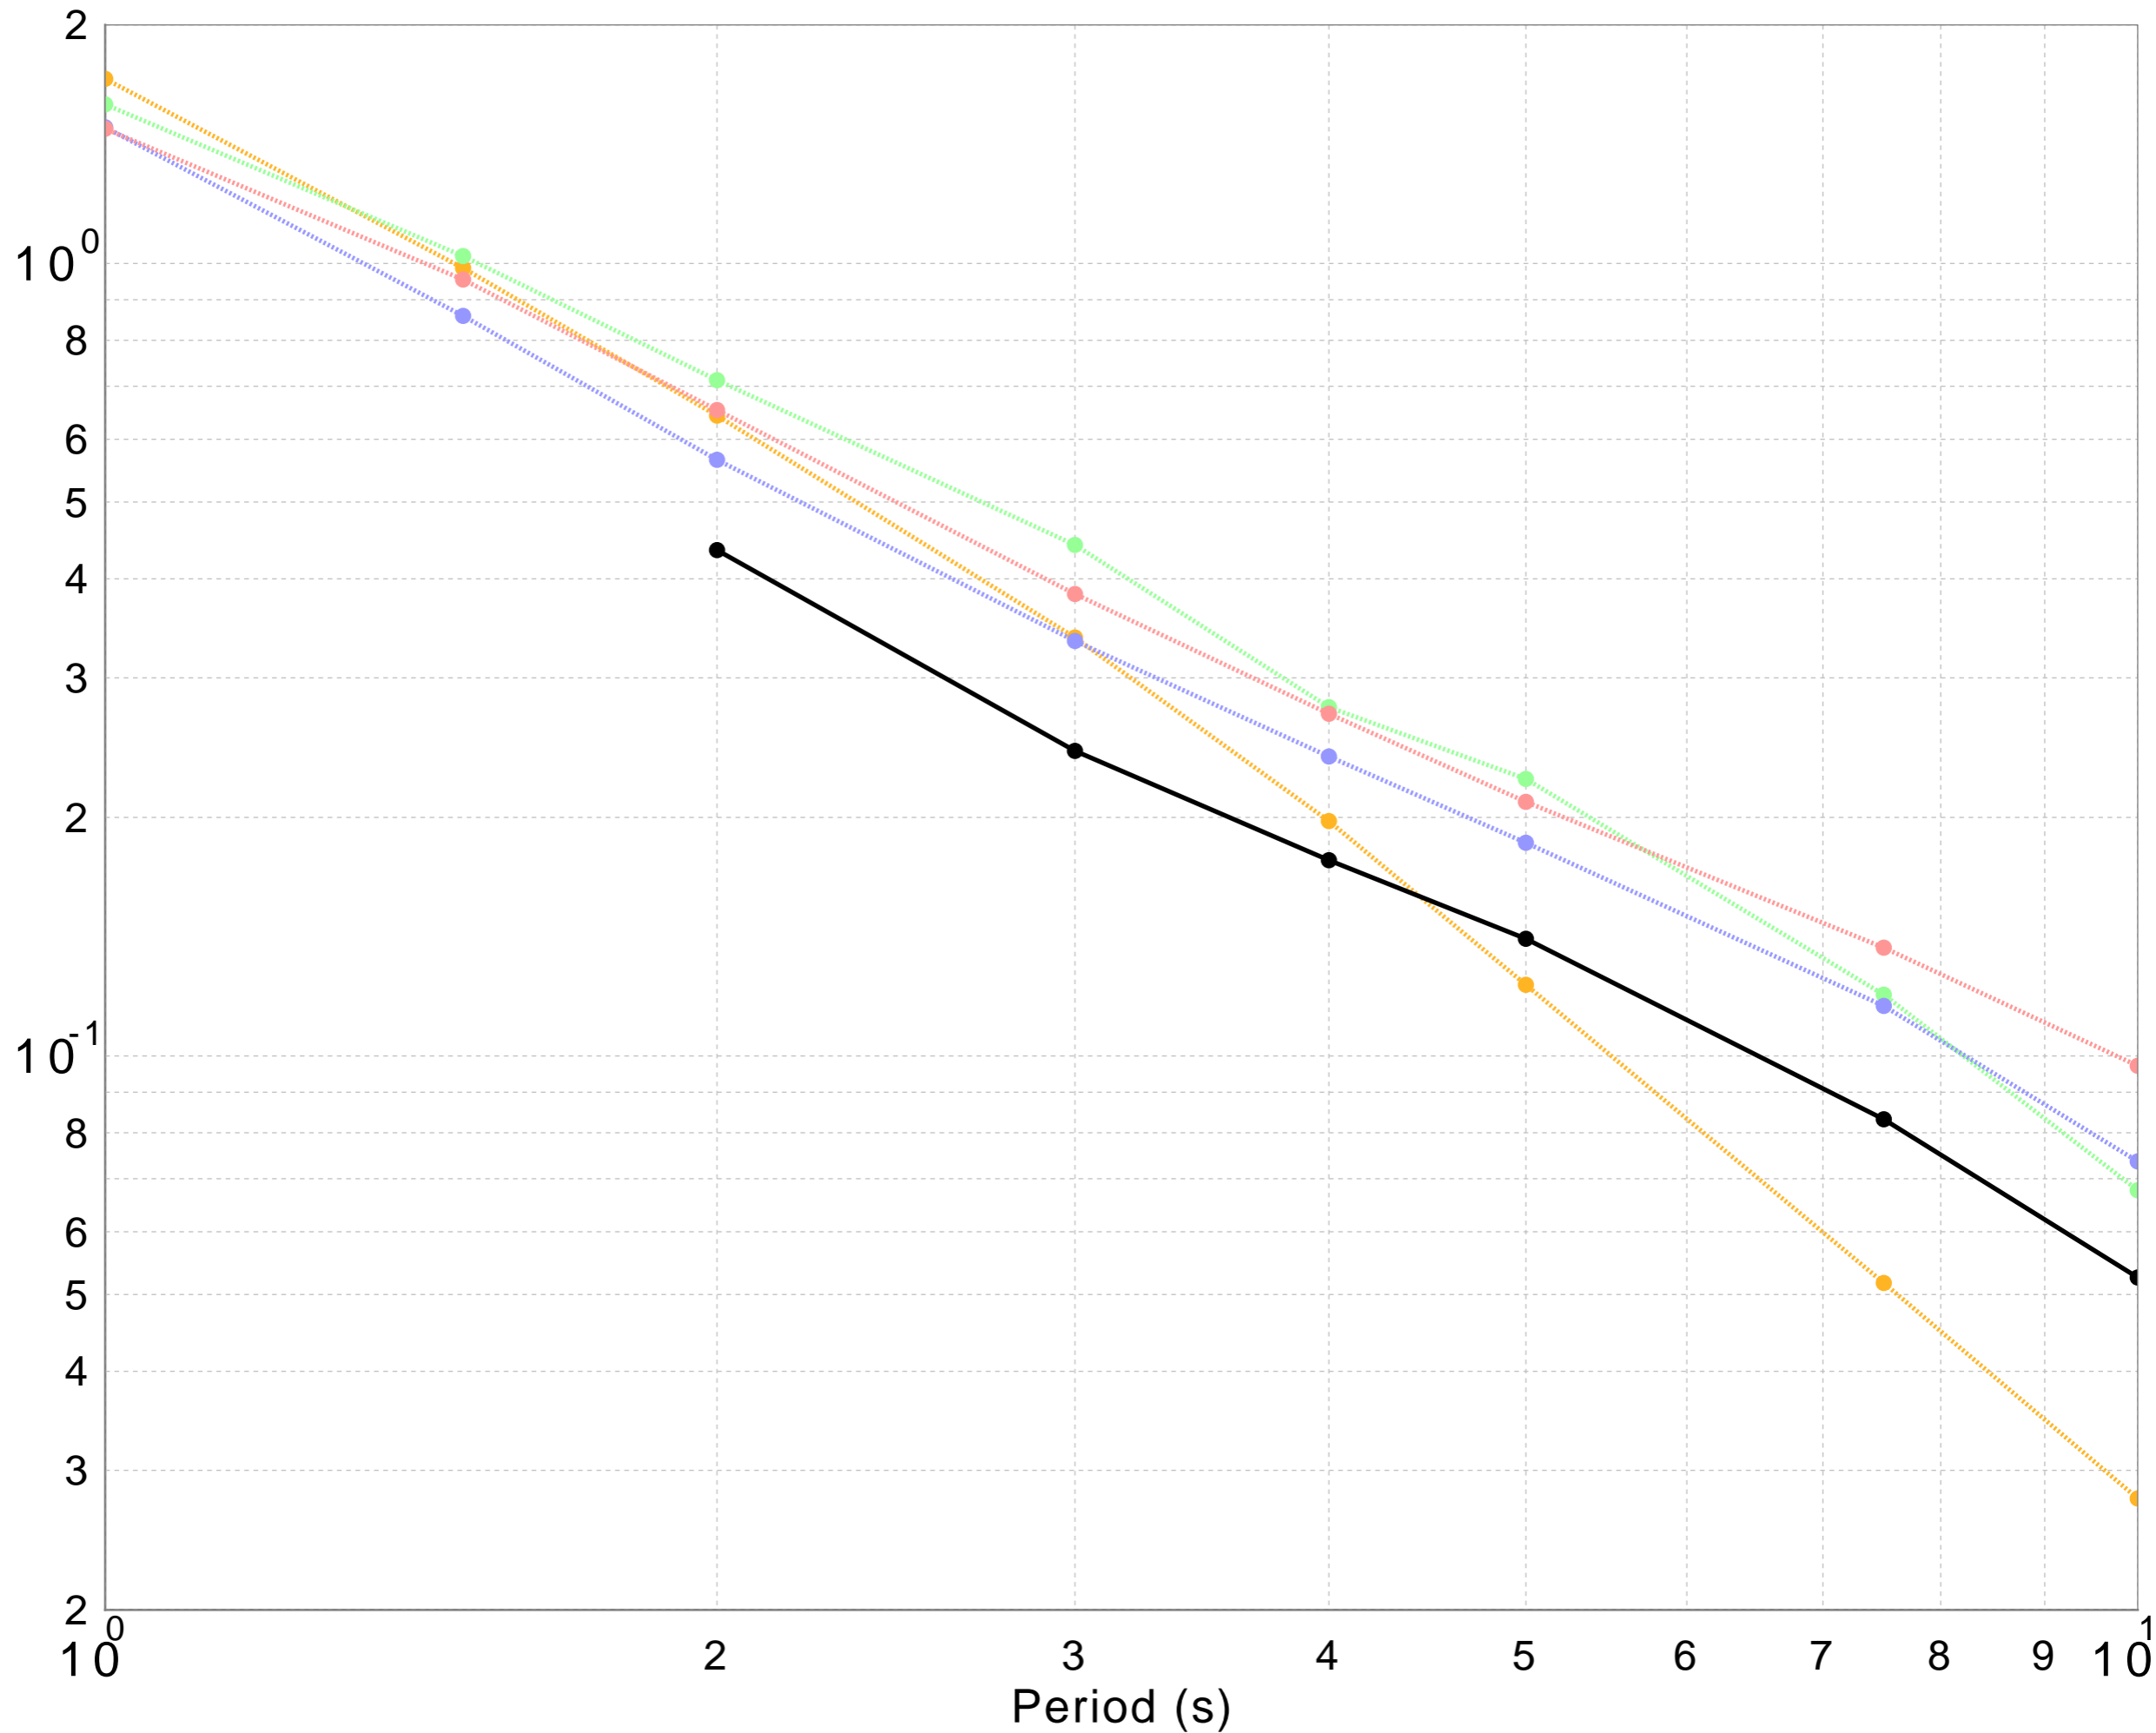

s520 Spectrum

● CyberShake Probabilistic ● ASK2014 Probabilistic ● BSSA2014 Probabilistic ● CB2014 Probabilistic ● CY2014 Probabilistic

DATASET #1 (line: Solid, width=2.0; symbol: Filled Circles, width=4.0; color: 0,0,0)

CyberShake Probabilistic

DATASET #2 (line: Dotted, width=2.0; symbol: Filled Circles, width=4.0; color: 255,150,150)

ASK2014 Probabilistic

DATASET #3 (line: Dotted, width=2.0; symbol: Filled Circles, width=4.0; color: 150,150,255)

BSSA2014 Probabilistic

DATASET #4 (line: Dotted, width=2.0; symbol: Filled Circles, width=4.0; color: 150,255,150)

CB2014 Probabilistic

DATASET #5 (line: Dotted, width=2.0; symbol: Filled Circles, width=4.0; color: 255,180,35)