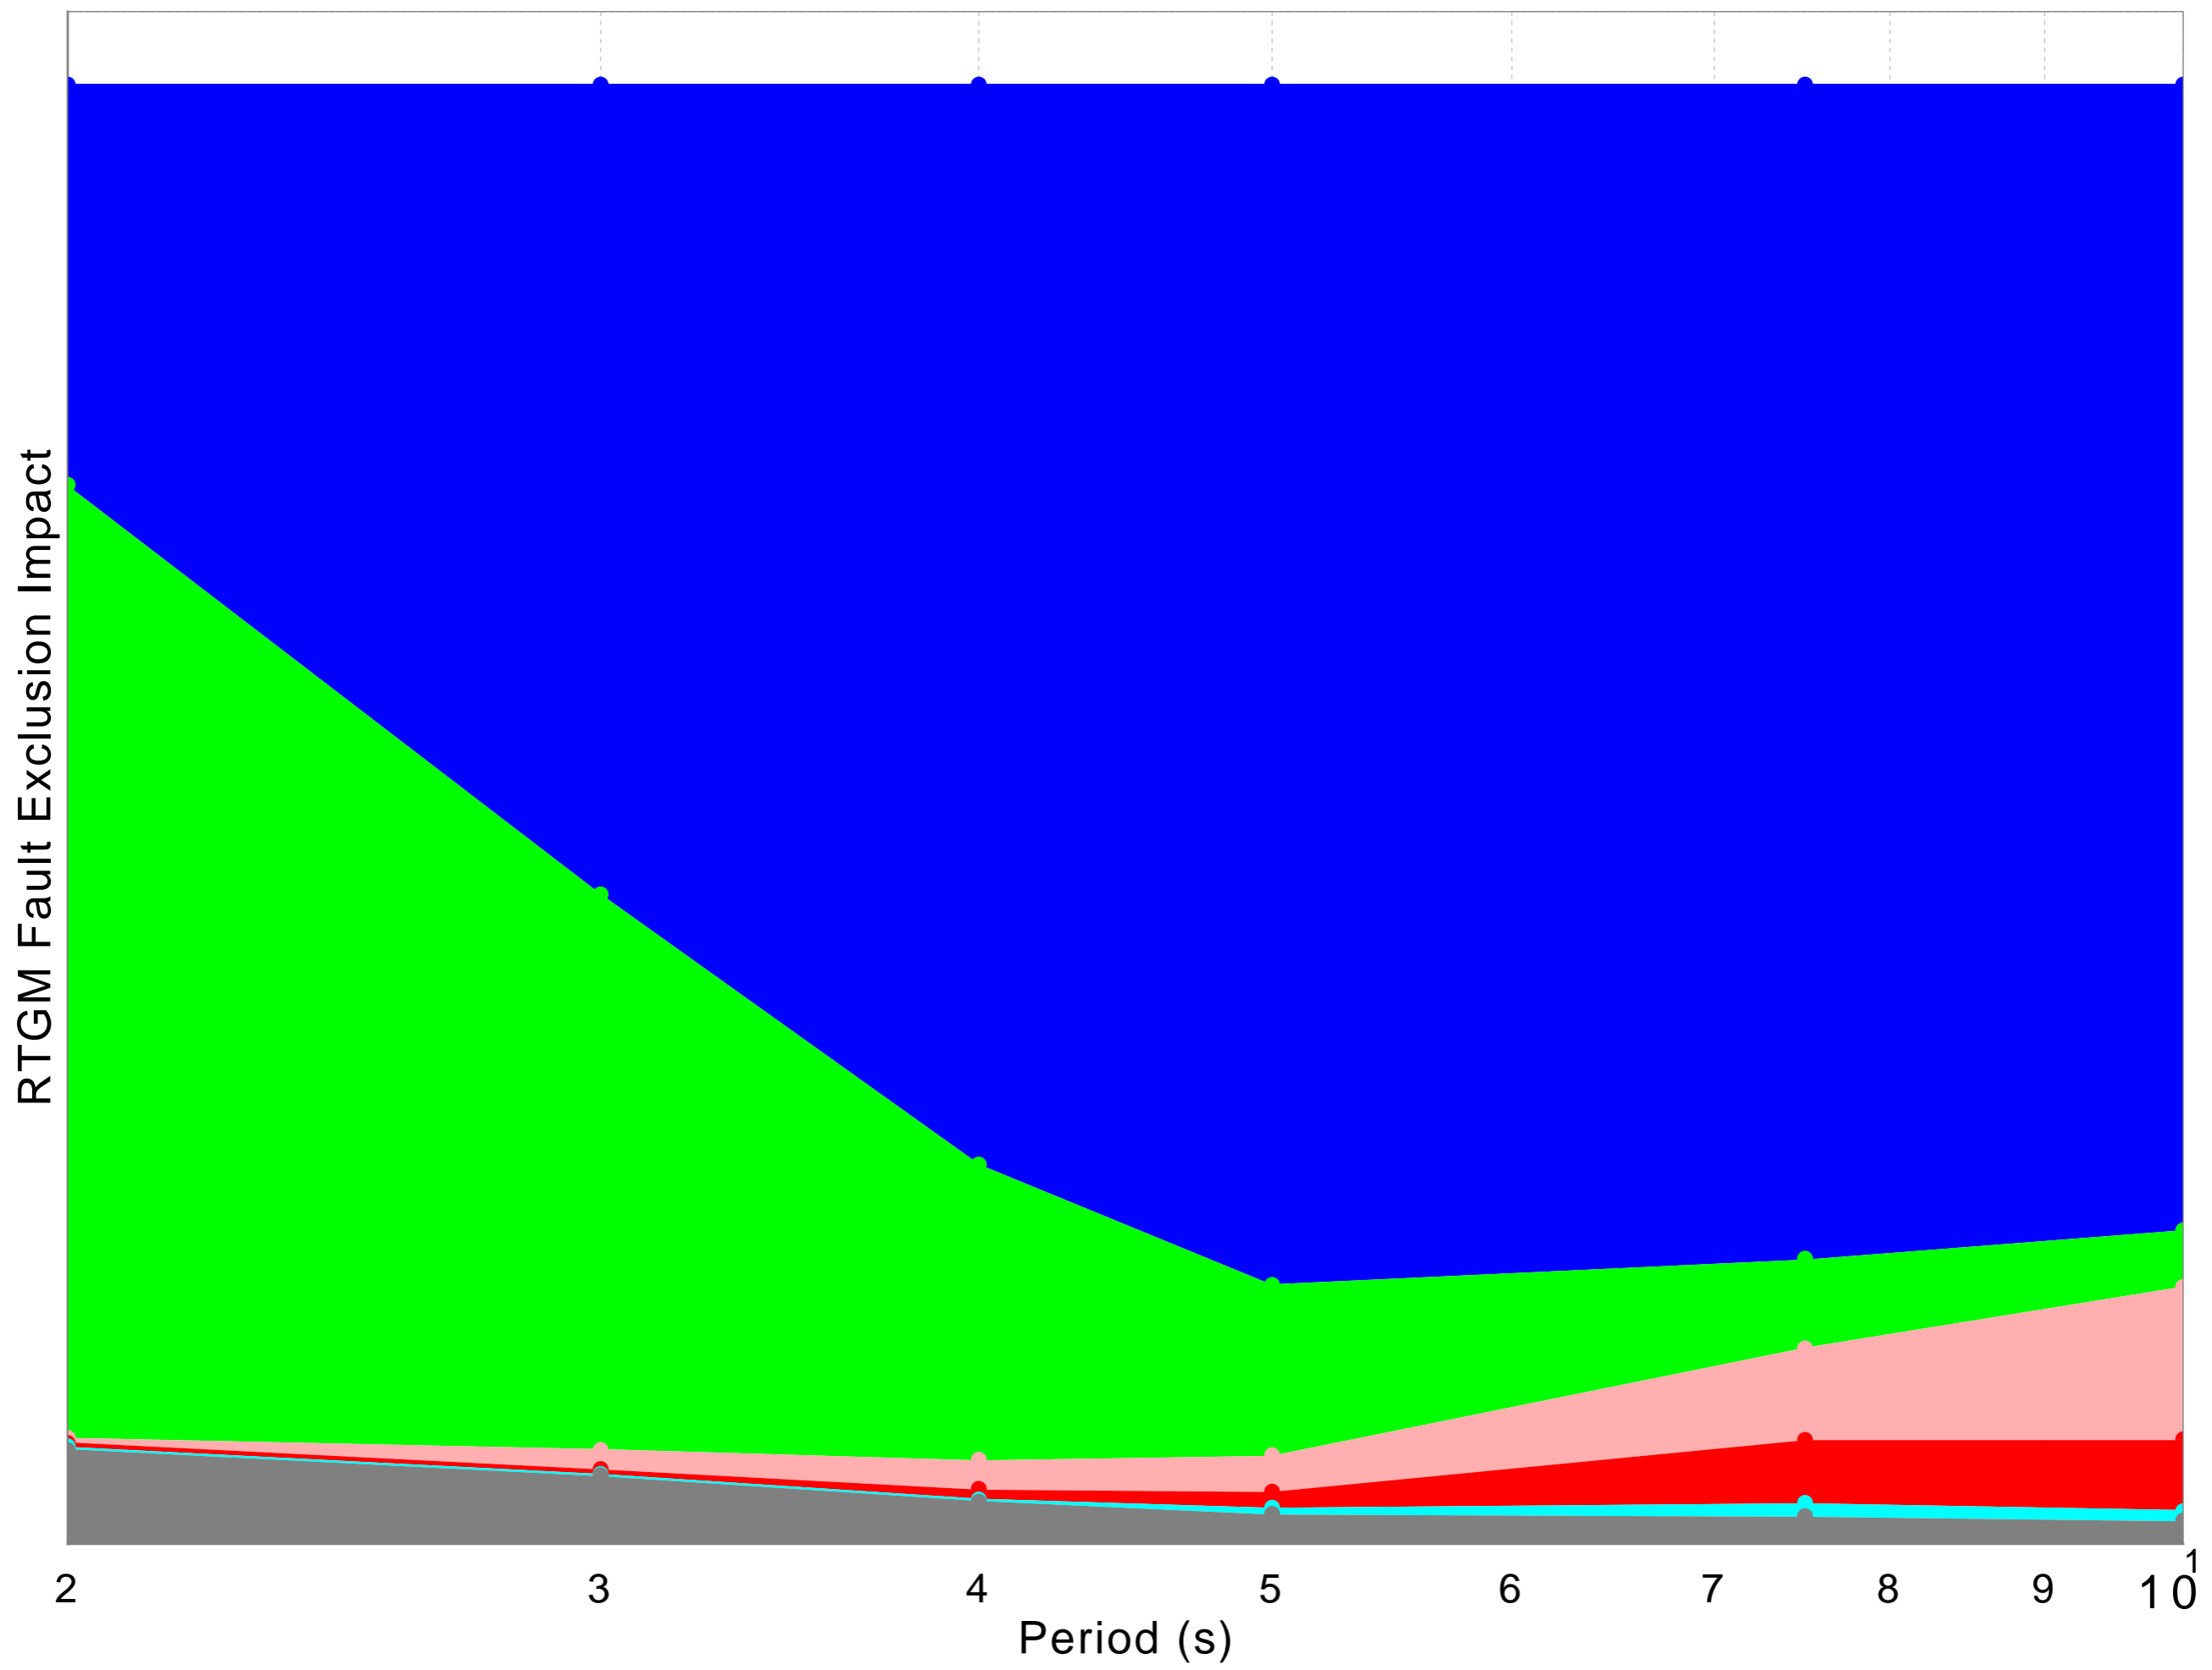

s480 CyberShake MCEr Fault Impact

■ S. San Andreas ■ Sierra Madre ■ San Jacinto ■ Elsinore ■ San Gabriel ■ Other Faults

DATASET #1 (line: Shaded Uncertain Dataset, width=1.0; color: 0,0,255)

S. San Andreas

DATASET #2 (symbol: Filled Circles, width=4.0; color: 0,0,255)

null

DATASET #3 (line: Shaded Uncertain Dataset, width=1.0; color: 0,255,0)

Sierra Madre

DATASET #4 (symbol: Filled Circles, width=4.0; color: 0,255,0)

null

DATASET #5 (line: Shaded Uncertain Dataset, width=1.0; color: 255,175,175)

San Jacinto

DATASET #6 (symbol: Filled Circles, width=4.0; color: 255,175,175)

null

DATASET #7 (line: Shaded Uncertain Dataset, width=1.0; color: 255,0,0)

null

DATASET #11 (line: Shaded Uncertain Dataset, width=1.0; color: 128,128,128)

Other Faults

DATASET #12 (symbol: Filled Circles, width=4.0; color: 128,128,128)

null