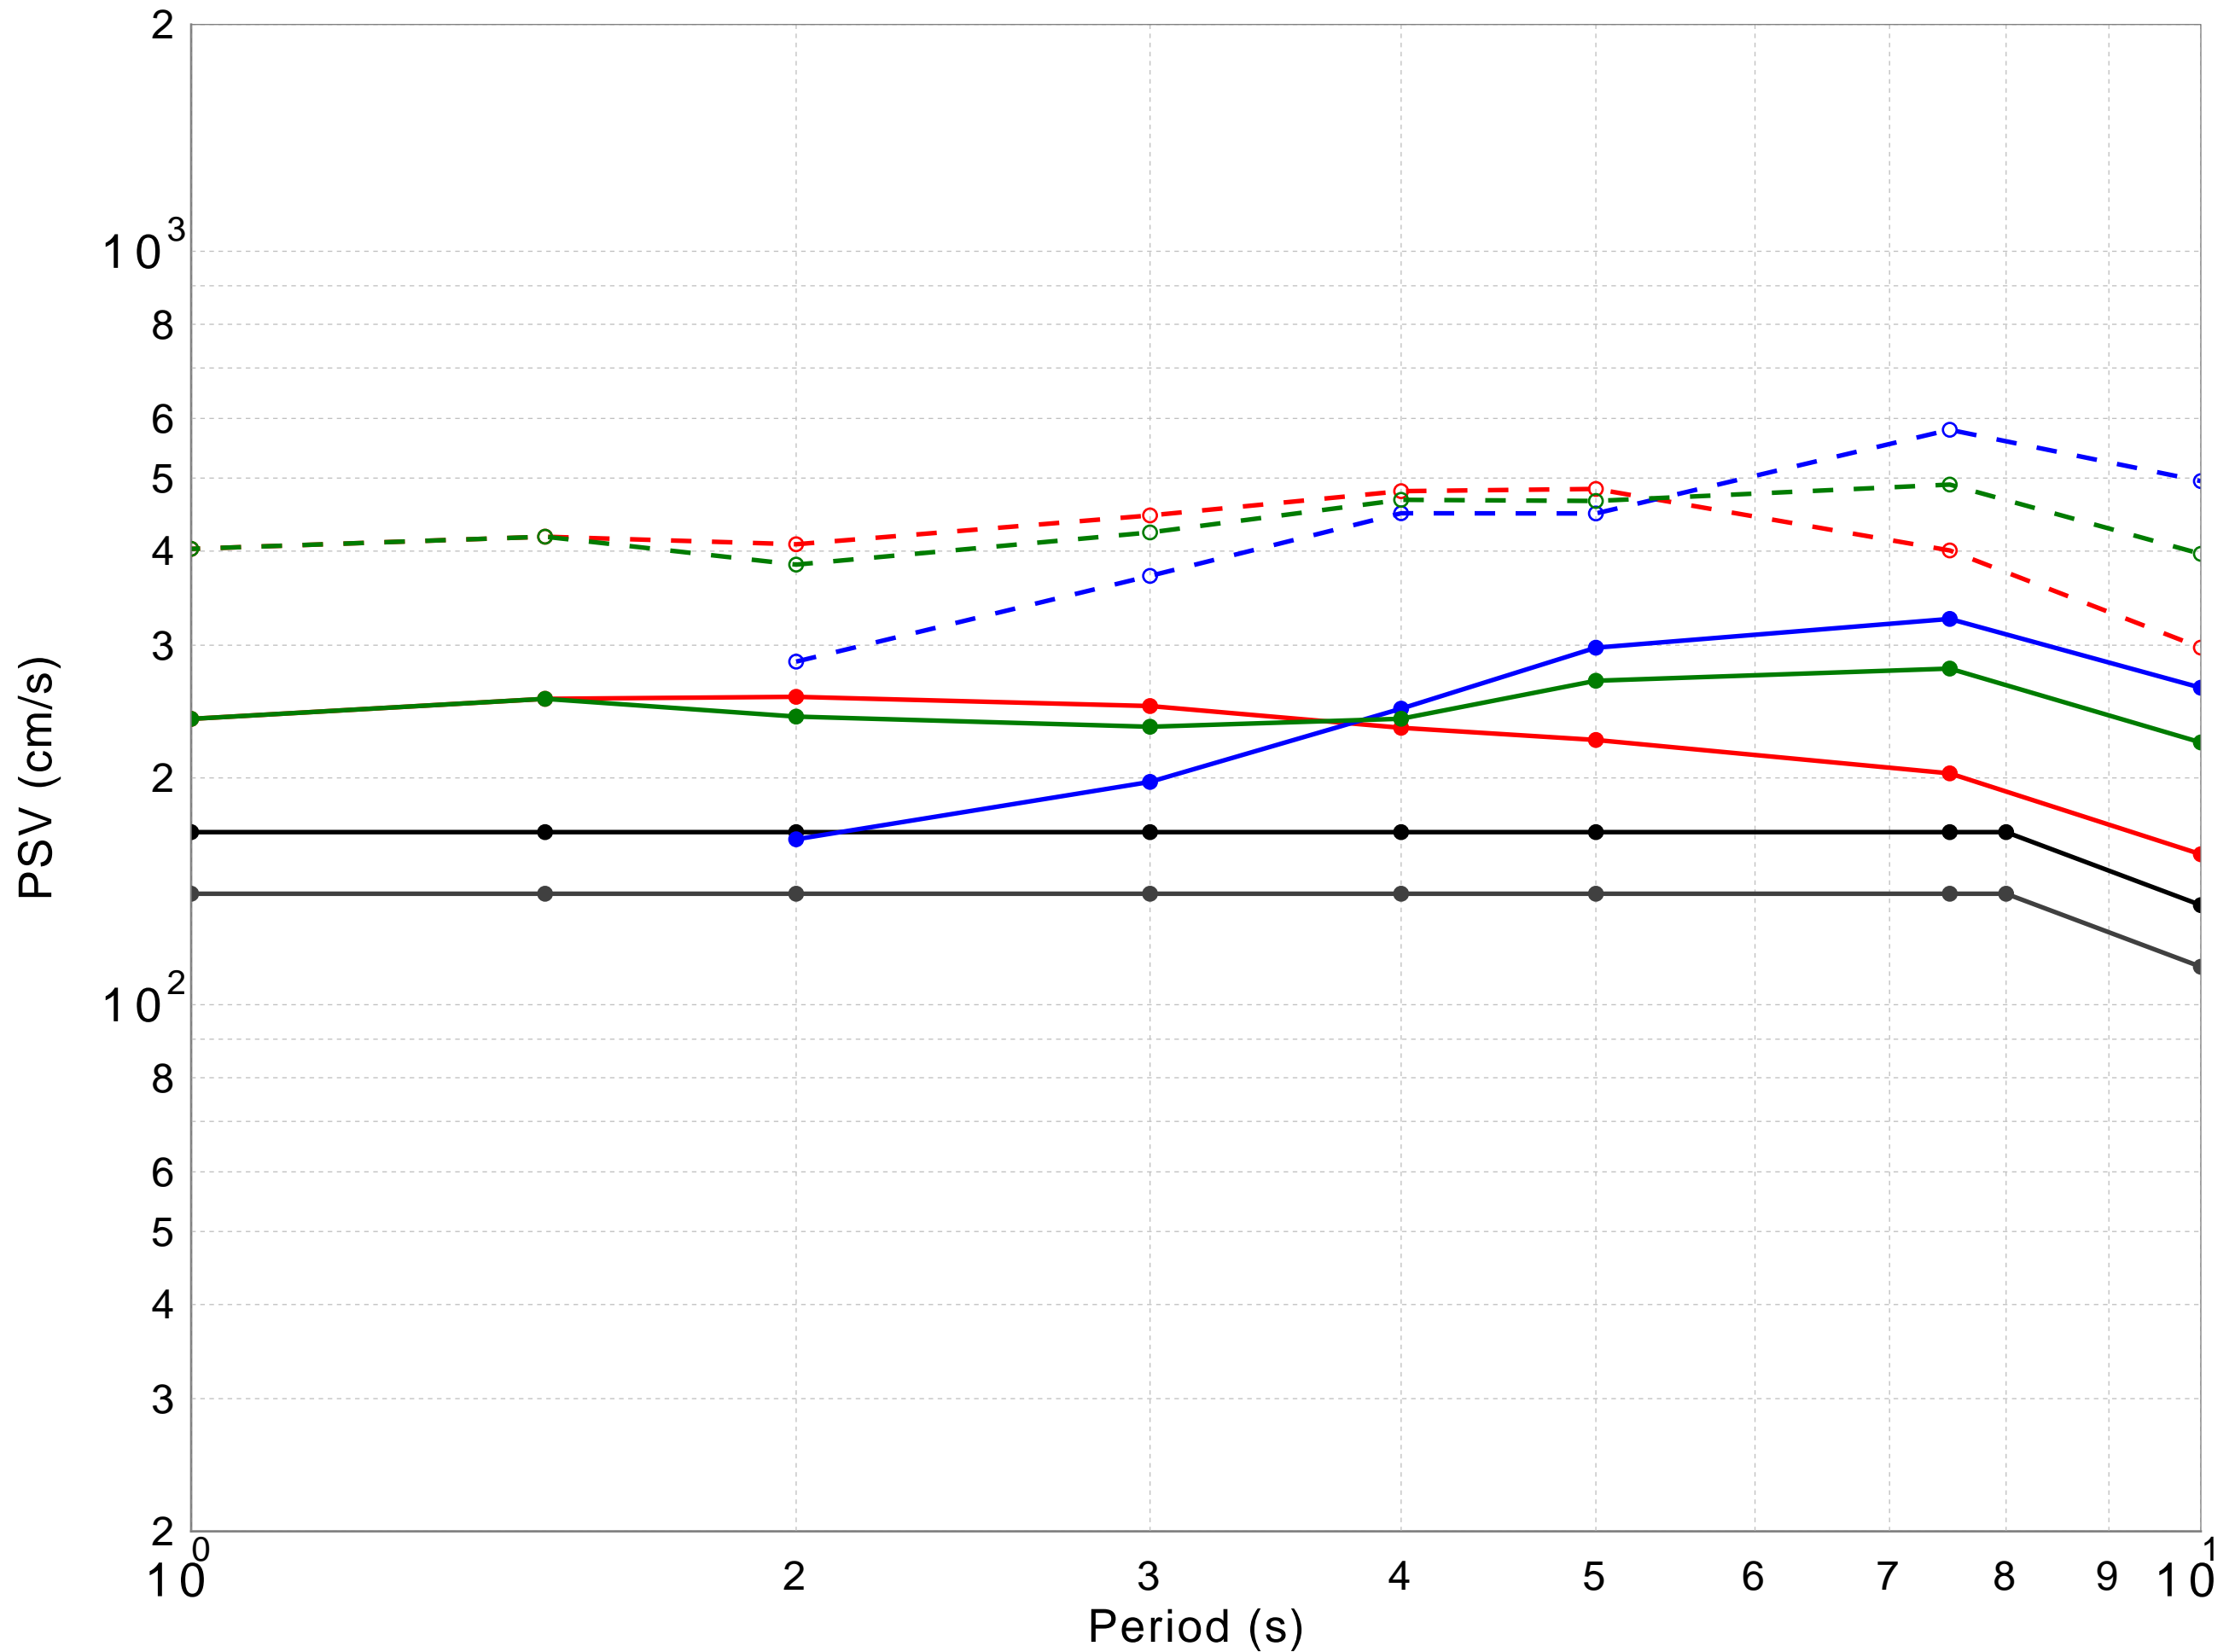

s388

● ASCE 7-10 Det Lower Limit ● ASCE 7-16 MCER ● GMPE Prob ○ GMPE Det ● CyberShake Prob ○ CyberShake Det ● Avg. Prob ○ Avg. Det

DATASET #1 (line: Solid, width=2.0; symbol: Filled Circles, width=4.0; color: 64,64,64)

ASCE 7-10 Det Lower Limit

DATASET #2 (line: Solid, width=2.0; symbol: Filled Circles, width=4.0; color: 0,0,0)

ASCE 7-16 MCEr

DATASET #3 (line: Solid, width=2.0; symbol: Filled Circles, width=4.0; color: 255,0,0)

GMPE Prob

DATASET #4 (line: Dashed, width=2.0; symbol: Circles, width=4.0; color: 255,0,0)

GMPE Det

DATASET #5 (line: Solid, width=2.0; symbol: Filled Circles, width=4.0; color: 0,0,255)

CyberShake Prob

DATASET #6 (line: Dashed, width=2.0; symbol: Circles, width=4.0; color: 0,0,255)

CyberShake Det

DATASET #7 (line: Solid, width=2.0; symbol: Filled Circles, width=4.0; color: 0,124,0)

Avg. Prob

DATASET #8 (line: Dashed, width=2.0; symbol: Circles, width=4.0; color: 0,124,0)

Avg. Det