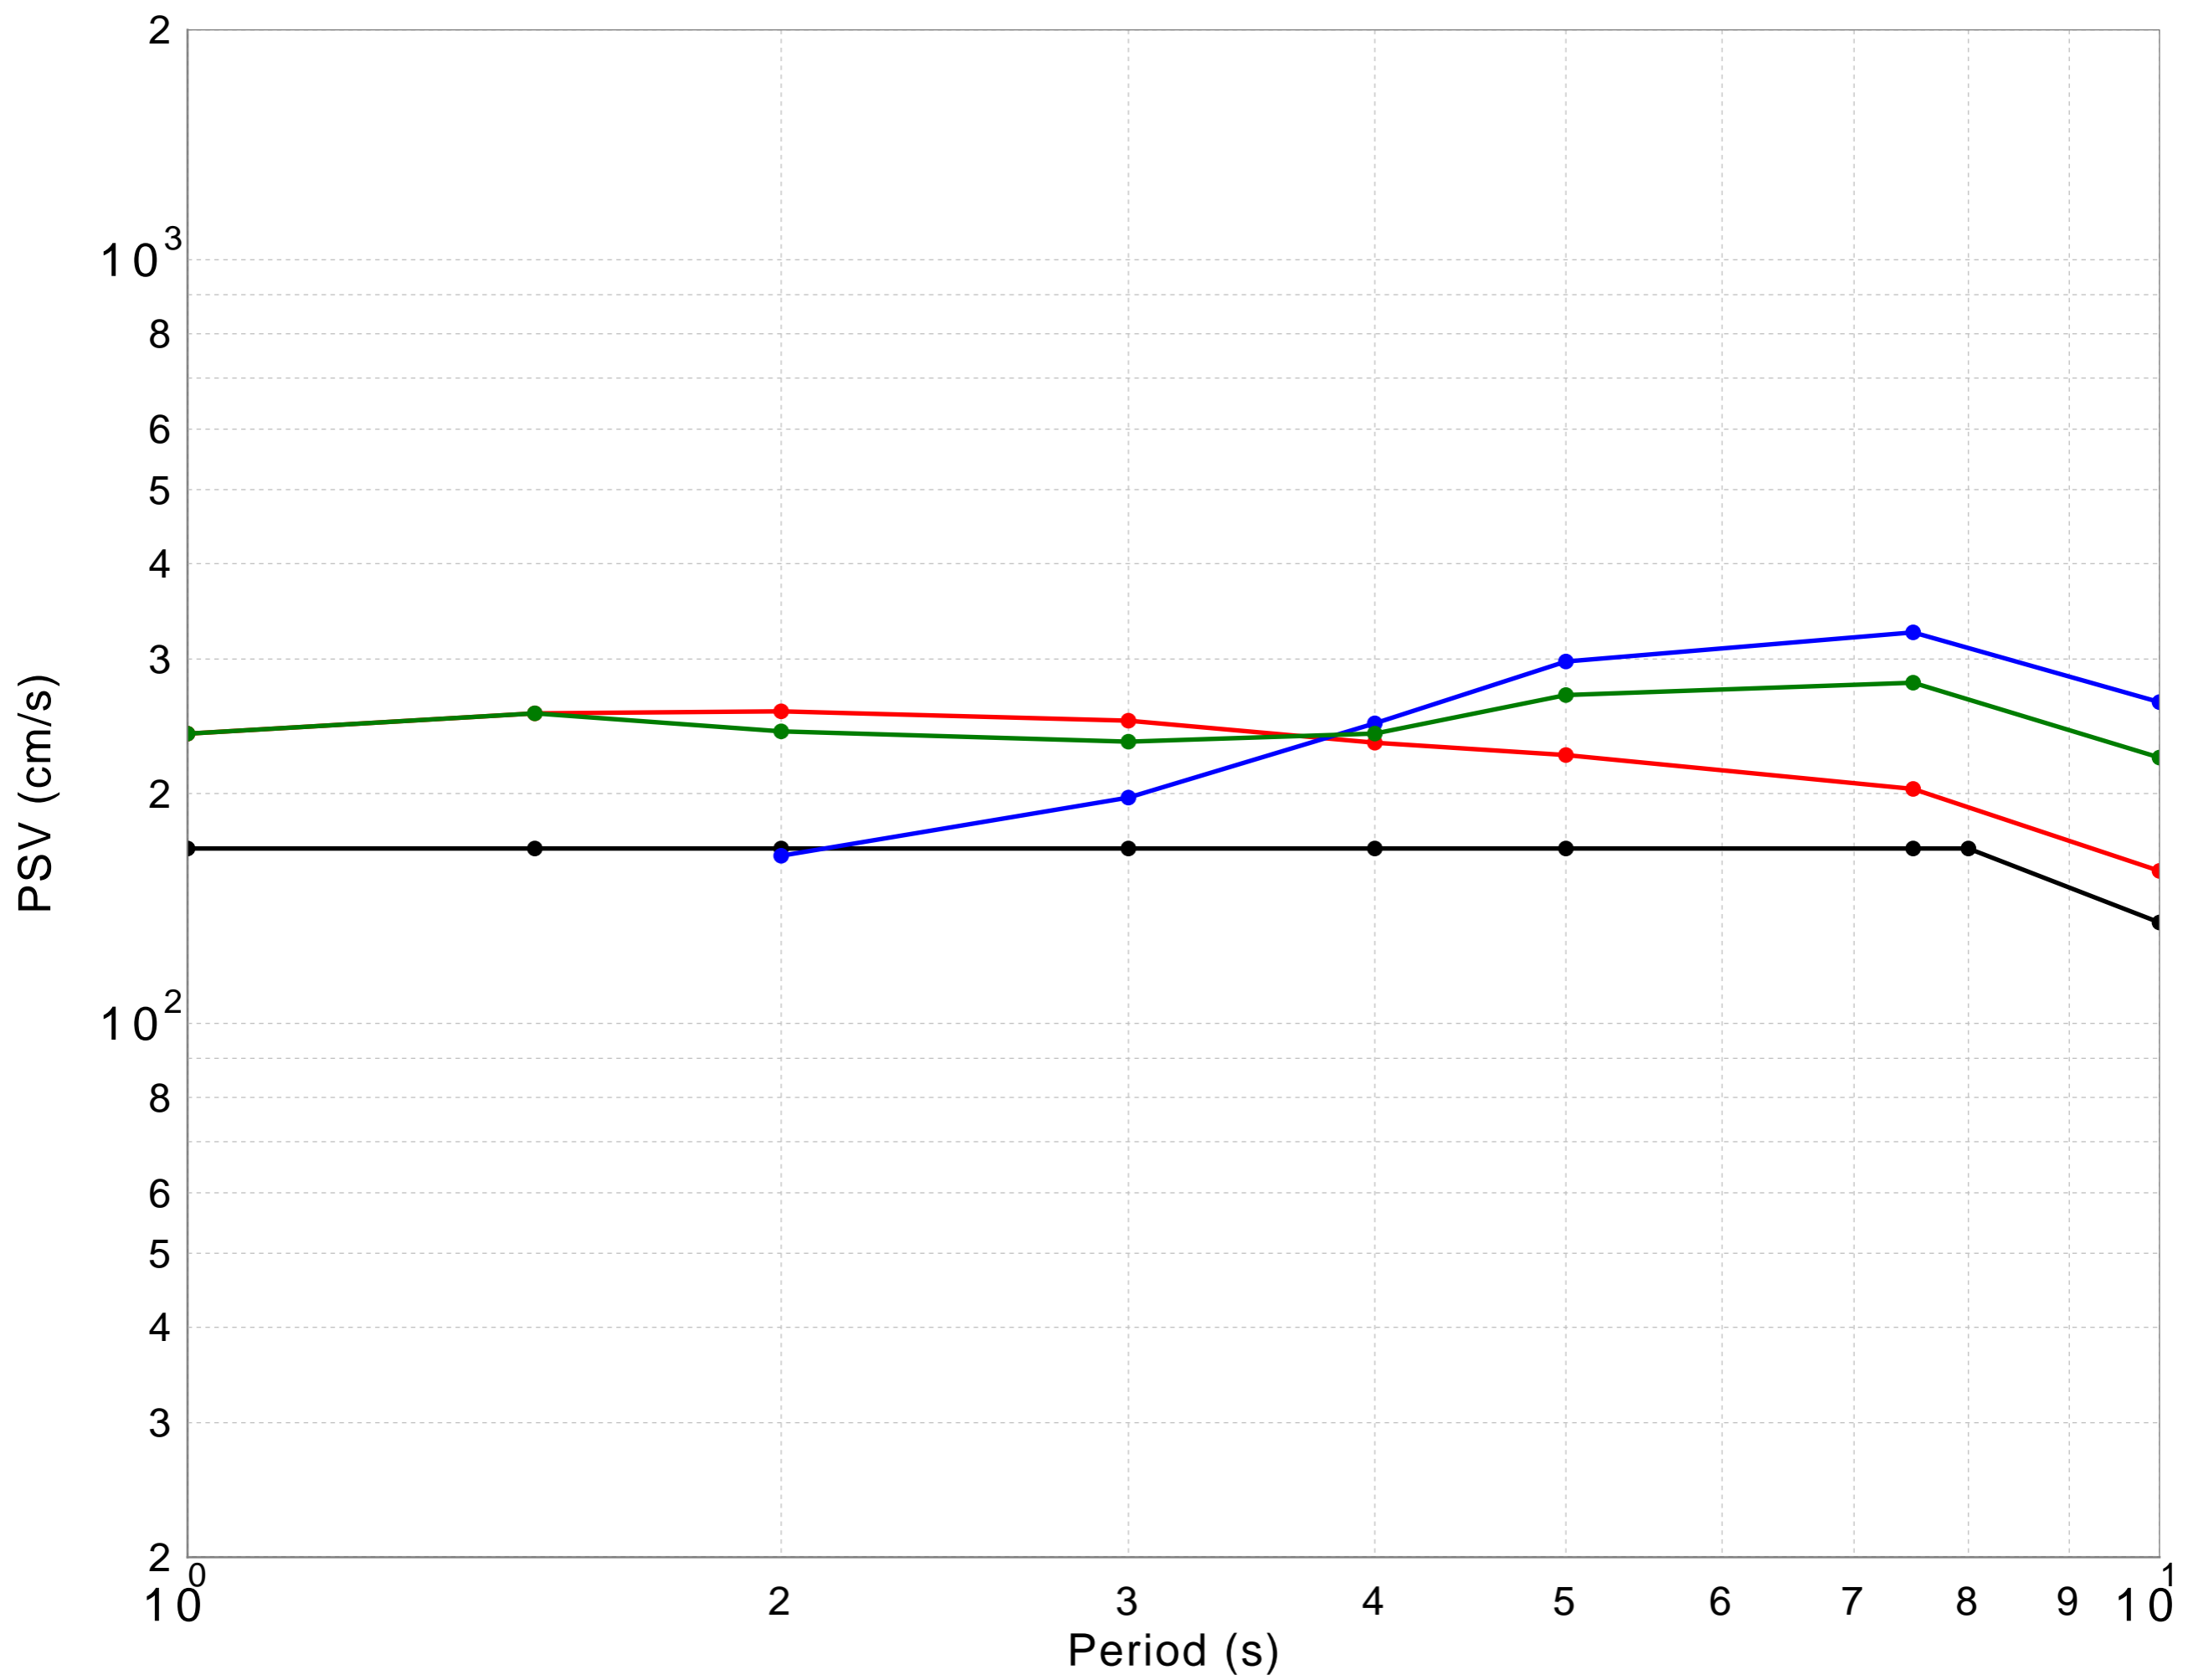

s388 MCER

● ASCE 7-16 MCER ● GMPE MCER ● CyberShake MCER ● Avg. MCER

DATASET #1 (line: Solid, width=2.0; symbol: Filled Circles, width=4.0; color: 0,0,0)

ASCE 7-16 MCEr

DATASET #2 (line: Solid, width=2.0; symbol: Filled Circles, width=4.0; color: 255,0,0)

GMPE MCEr

DATASET #3 (line: Solid, width=2.0; symbol: Filled Circles, width=4.0; color: 0,0,255)

CyberShake MCEr

DATASET #4 (line: Solid, width=2.0; symbol: Filled Circles, width=4.0; color: 0,124,0)

Avg. MCEr