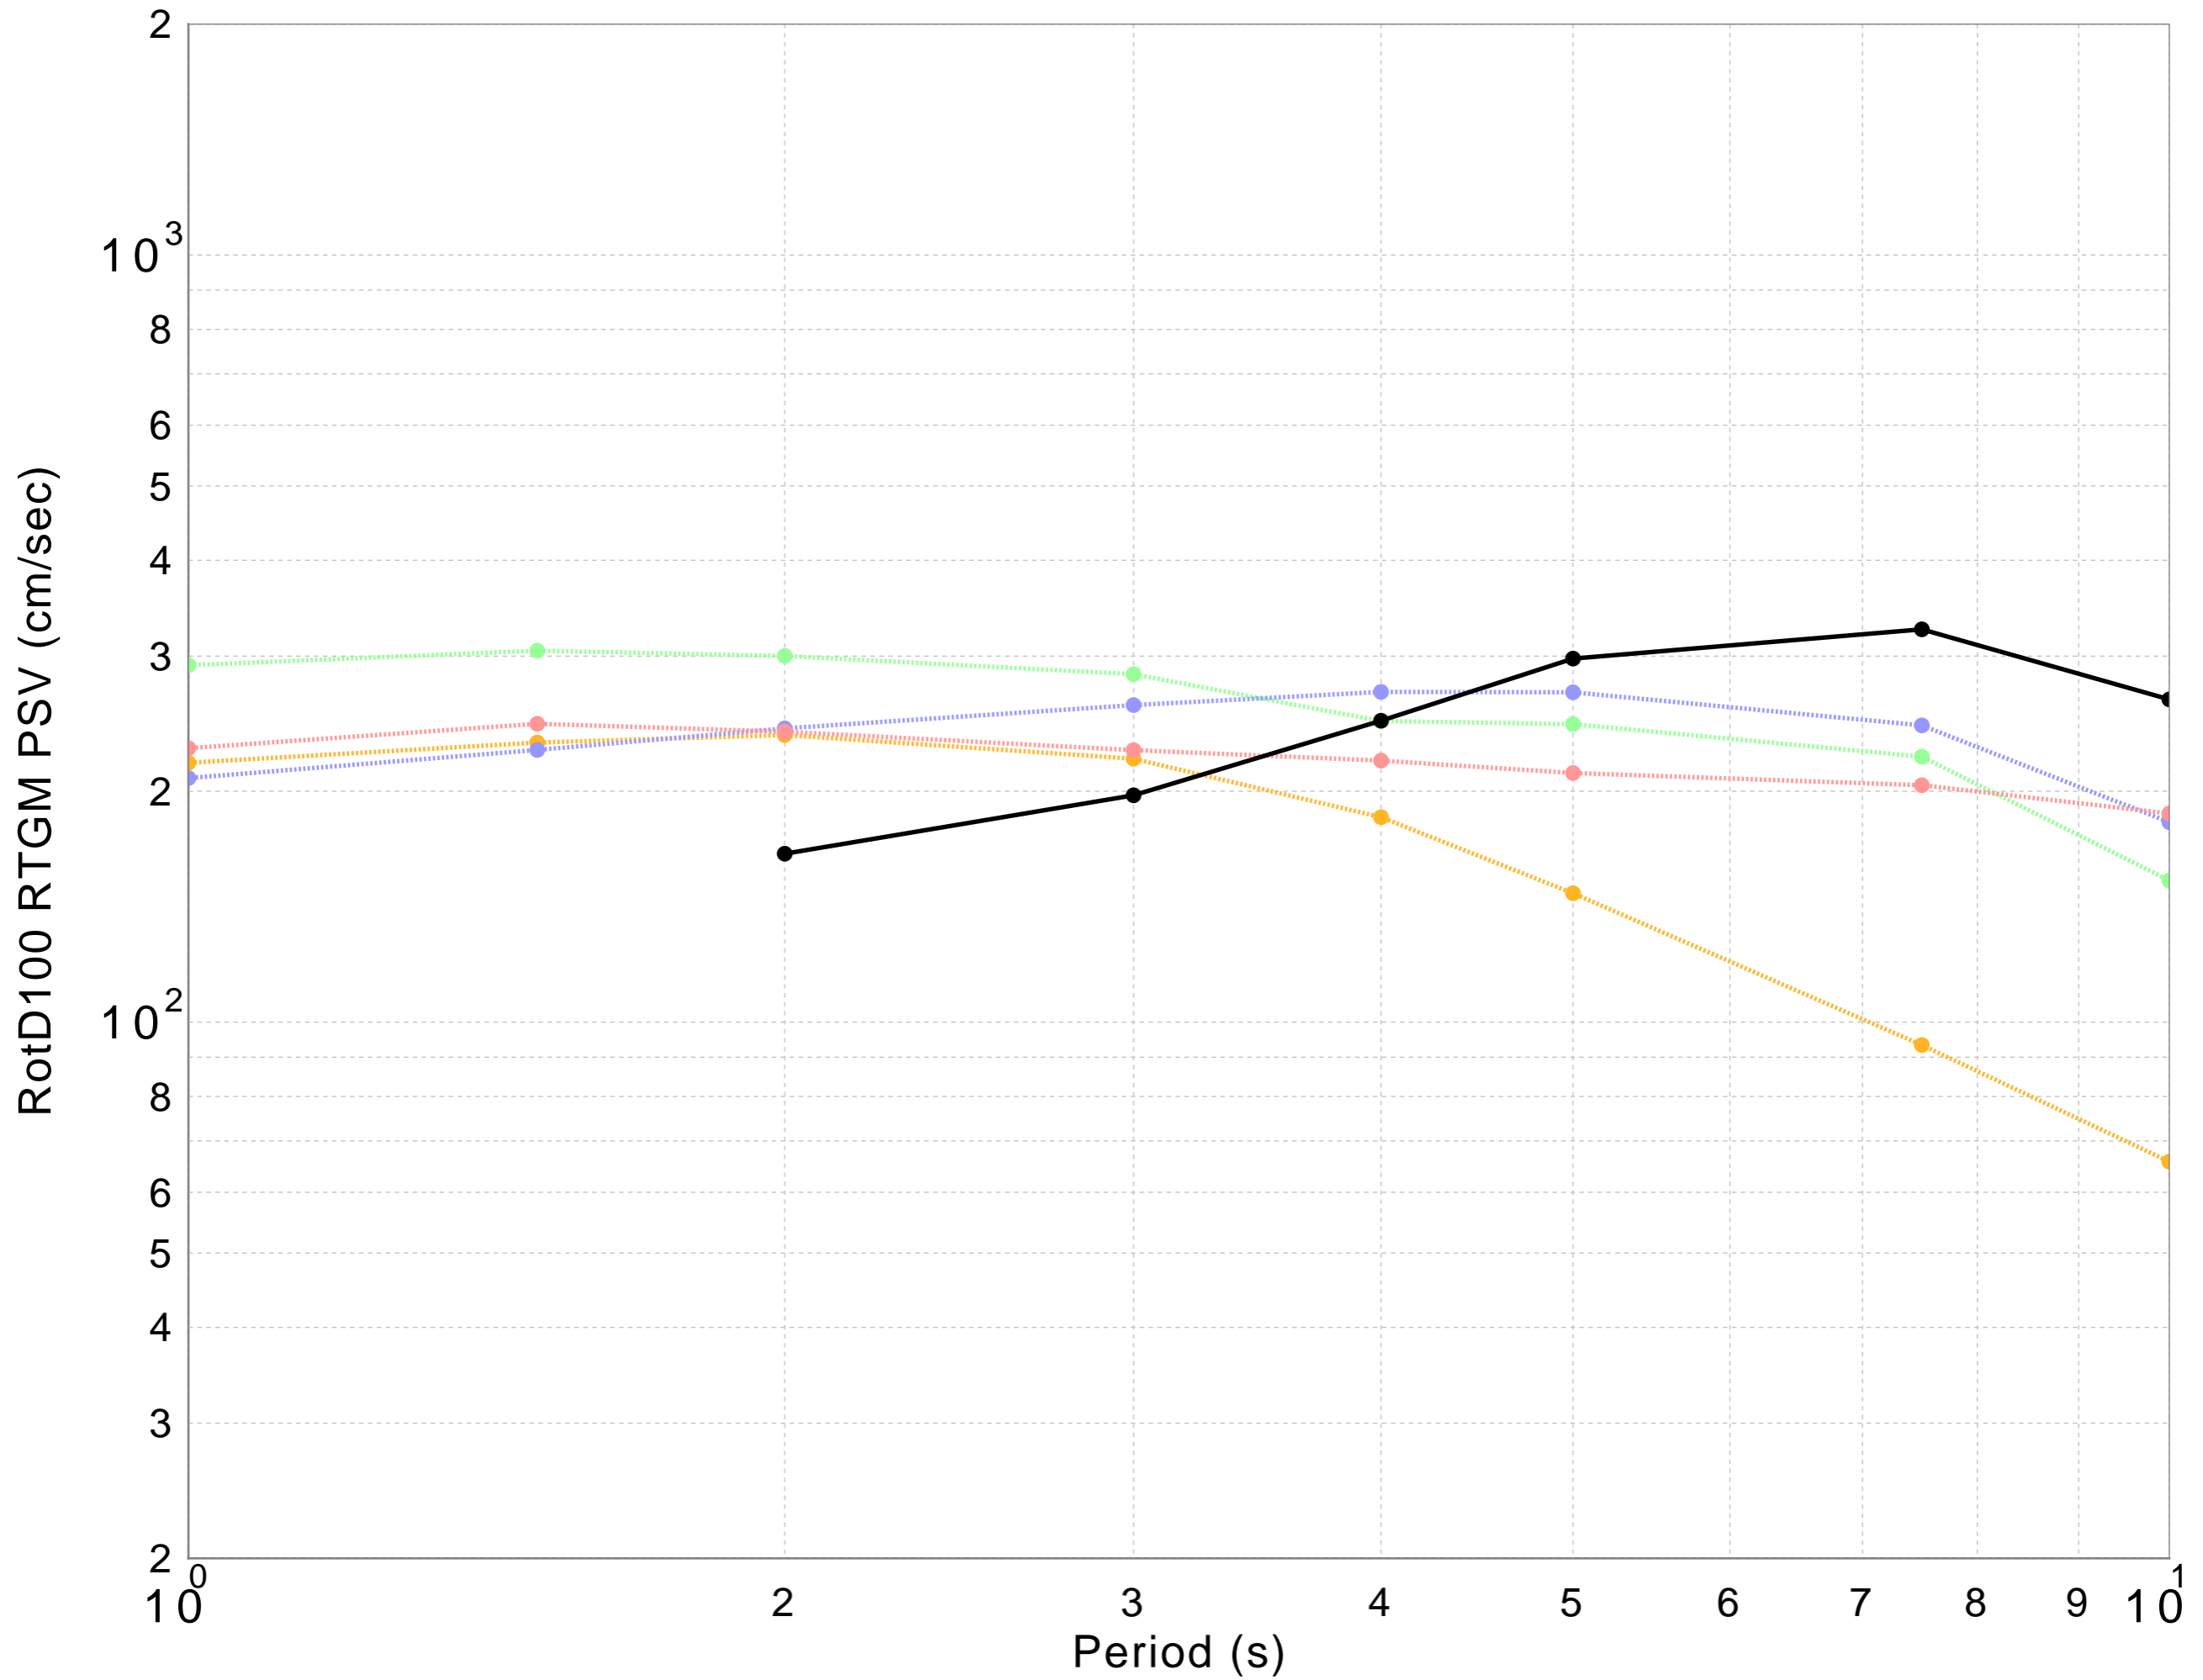

s388 Spectrum

● CyberShake Probabilistic ● ASK2014 Probabilistic ● BSSA2014 Probabilistic ● CB2014 Probabilistic ● CY2014 Probabilistic

DATASET #1 (line: Solid, width=2.0; symbol: Filled Circles, width=4.0; color: 0,0,0)

CyberShake Probabilistic

DATASET #2 (line: Dotted, width=2.0; symbol: Filled Circles, width=4.0; color: 255,150,150)

ASK2014 Probabilistic

DATASET #3 (line: Dotted, width=2.0; symbol: Filled Circles, width=4.0; color: 150,150,255)

BSSA2014 Probabilistic

DATASET #4 (line: Dotted, width=2.0; symbol: Filled Circles, width=4.0; color: 150,255,150)

CB2014 Probabilistic

DATASET #5 (line: Dotted, width=2.0; symbol: Filled Circles, width=4.0; color: 255,180,35)