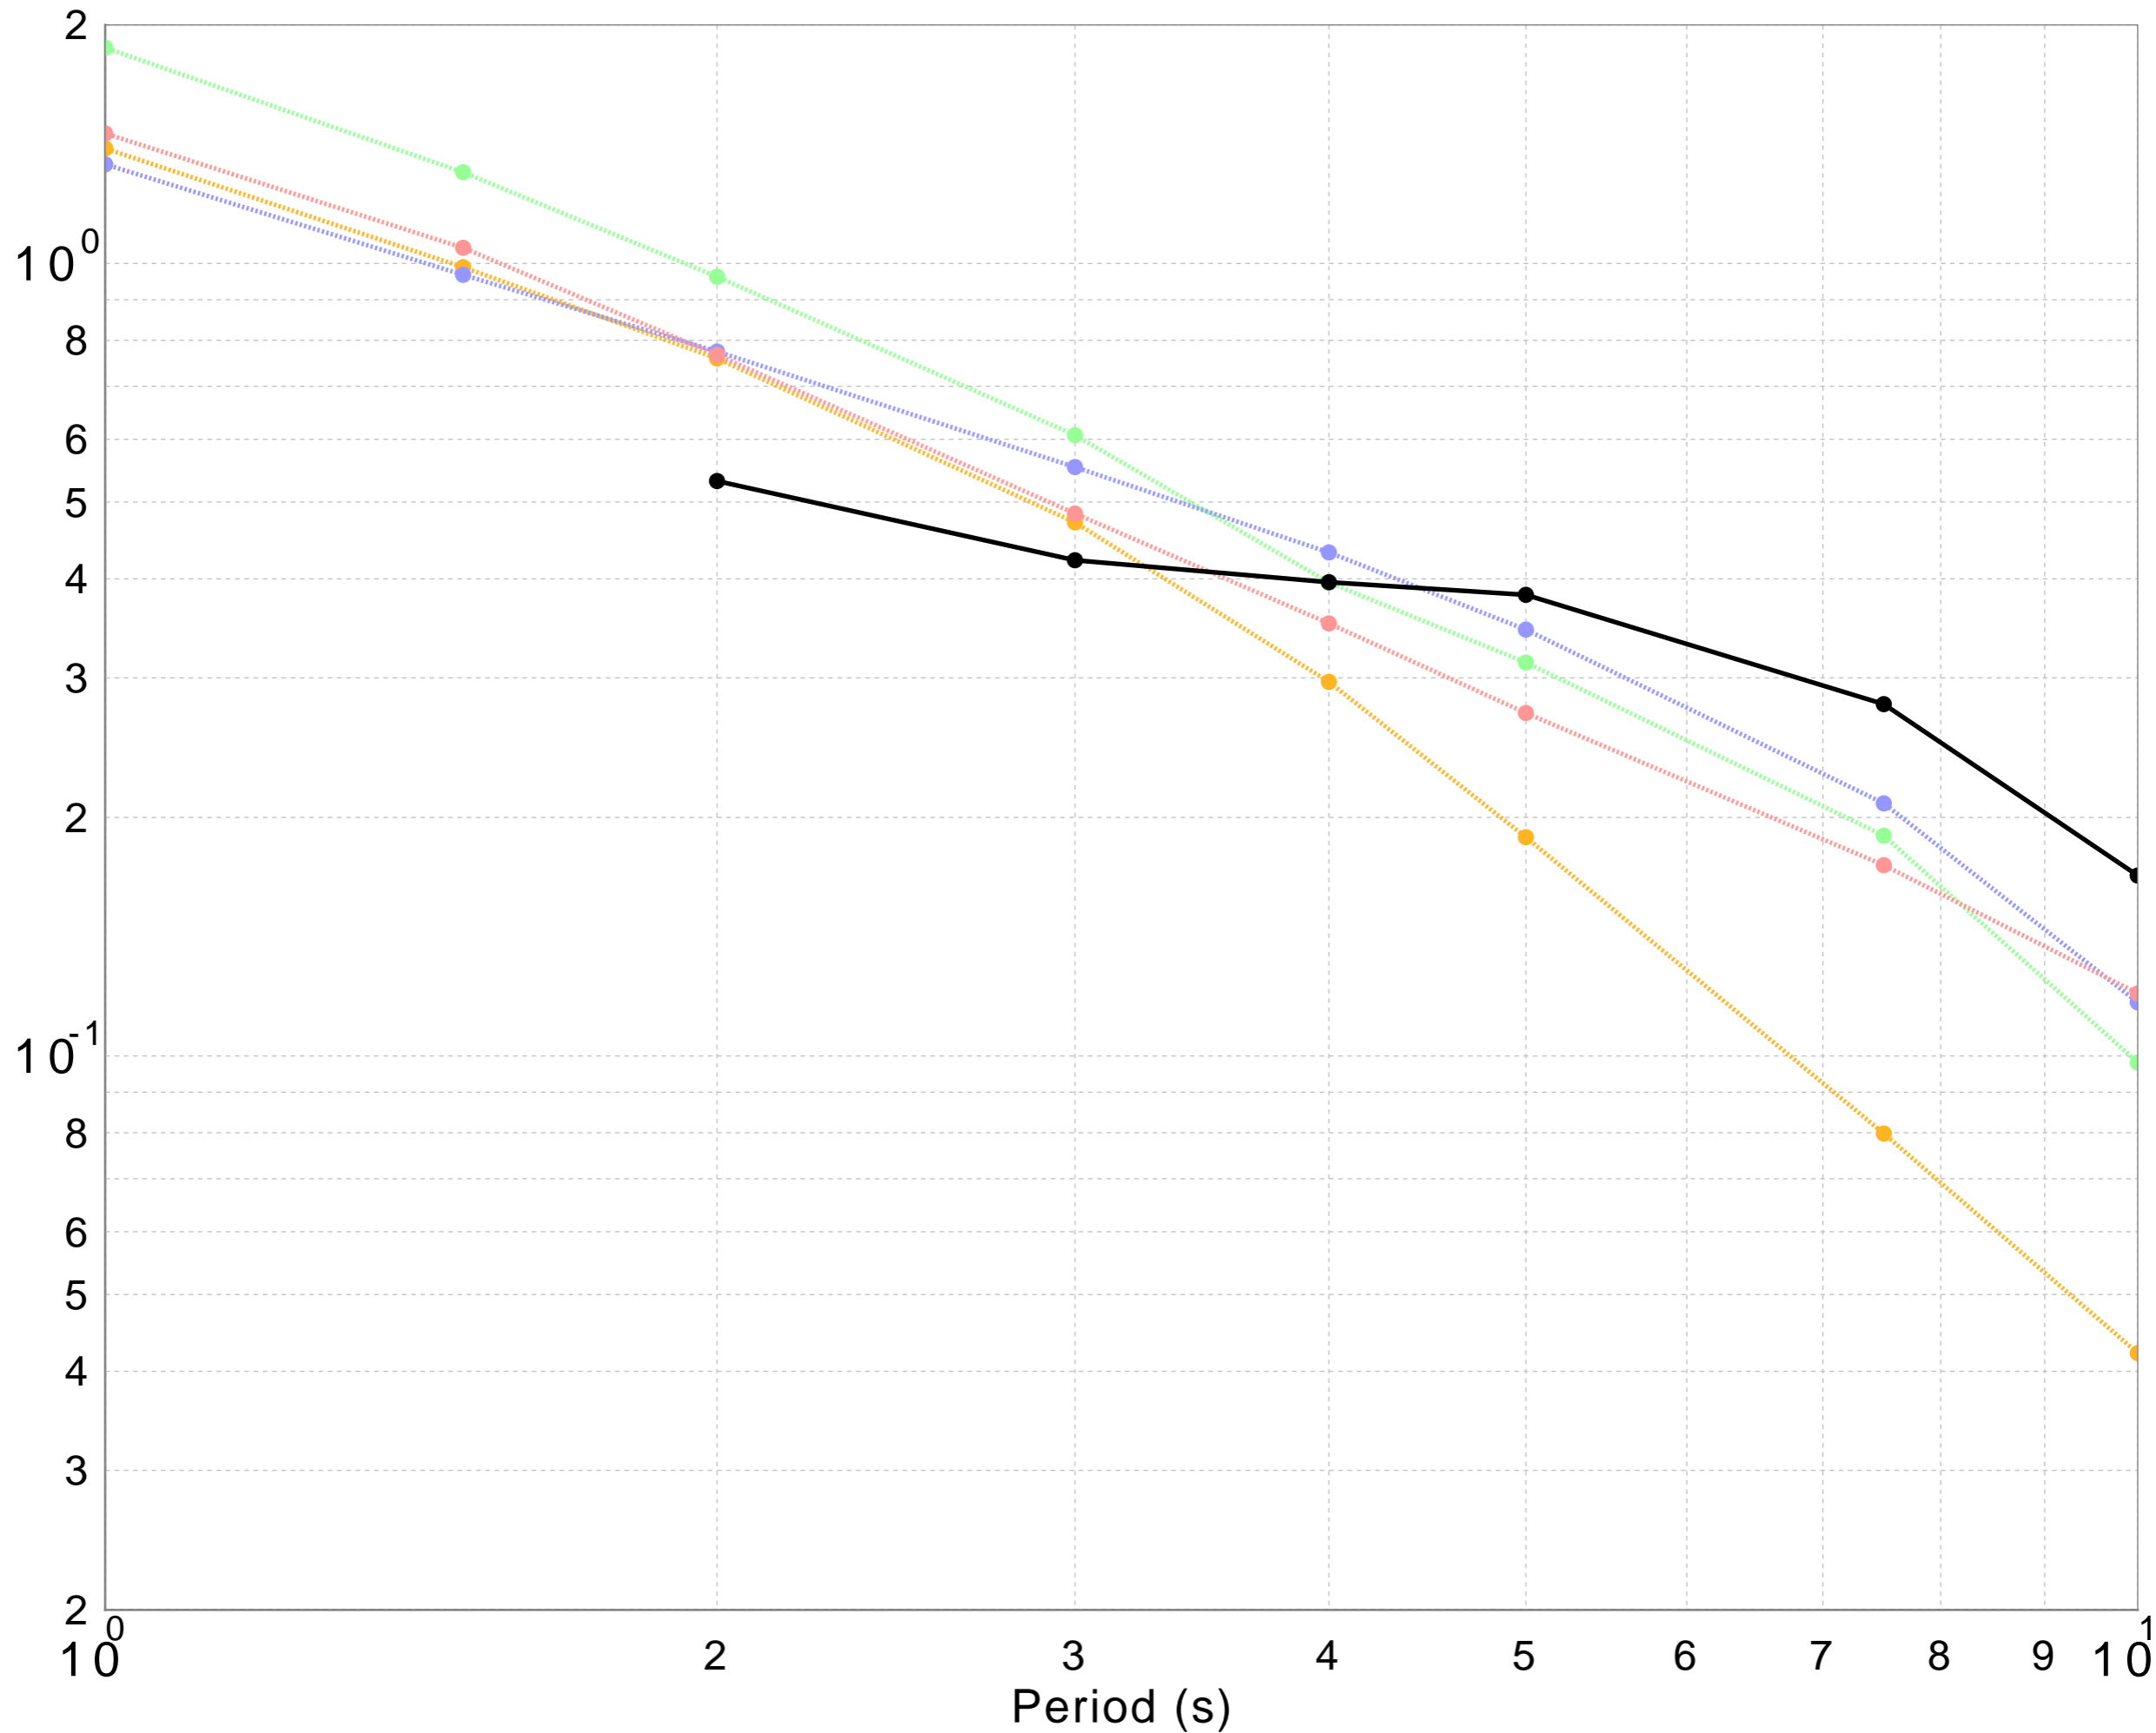

s388 Spectrum

● CyberShake Probabilistic ● ASK2014 Probabilistic ● BSSA2014 Probabilistic ● CB2014 Probabilistic ● CY2014 Probabilistic

DATASET #1 (line: Solid, width=2.0; symbol: Filled Circles, width=4.0; color: 0,0,0)

CyberShake Probabilistic

DATASET #2 (line: Dotted, width=2.0; symbol: Filled Circles, width=4.0; color: 255,150,150)

ASK2014 Probabilistic

DATASET #3 (line: Dotted, width=2.0; symbol: Filled Circles, width=4.0; color: 150,150,255)

BSSA2014 Probabilistic

DATASET #4 (line: Dotted, width=2.0; symbol: Filled Circles, width=4.0; color: 150,255,150)

CB2014 Probabilistic

DATASET #5 (line: Dotted, width=2.0; symbol: Filled Circles, width=4.0; color: 255,180,35)