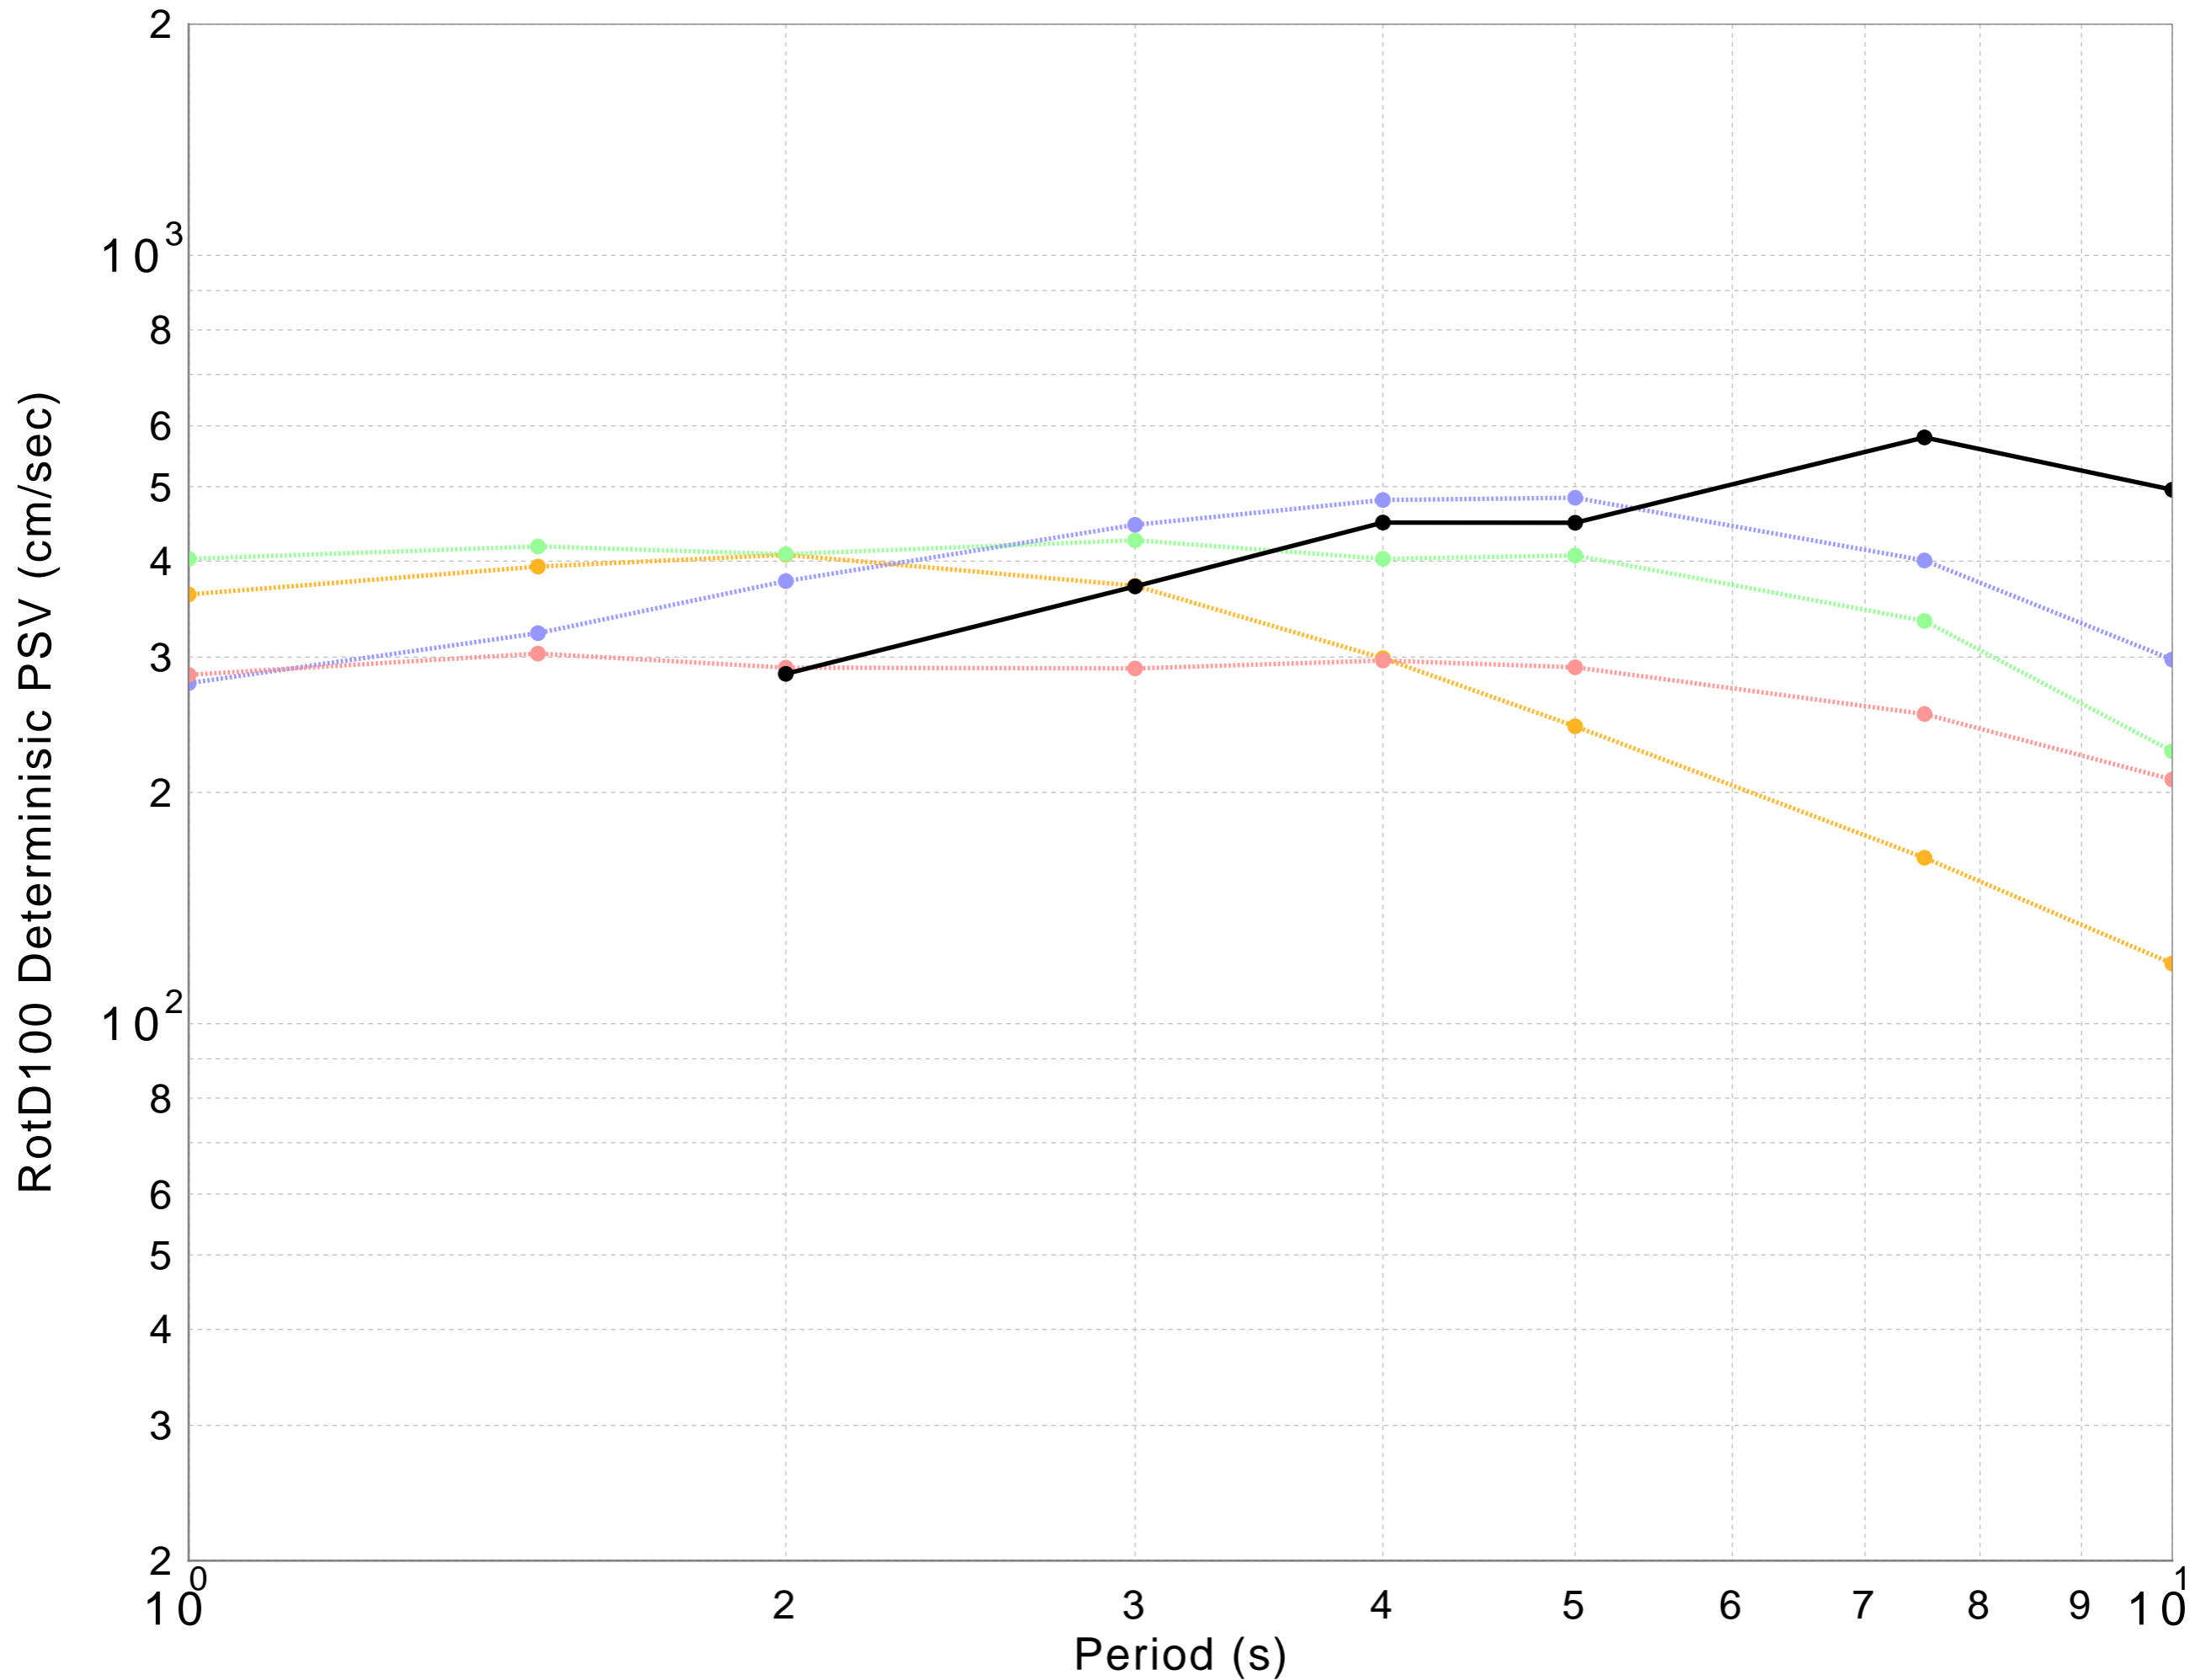

# s388 Spectrum

● CyberShake Deterministic ● ASK2014 Deterministic ● BSSA2014 Deterministic ● CB2014 Deterministic ● CY2014 Deterministic

DATASET #1 (line: Solid, width=2.0; symbol: Filled Circles, width=4.0; color: 0,0,0)

CyberShake Deterministic

DATASET #2 (line: Dotted, width=2.0; symbol: Filled Circles, width=4.0; color: 255,150,150)

ASK2014 Deterministic

DATASET #3 (line: Dotted, width=2.0; symbol: Filled Circles, width=4.0; color: 150,150,255)

BSSA2014 Deterministic

DATASET #4 (line: Dotted, width=2.0; symbol: Filled Circles, width=4.0; color: 150,255,150)

CB2014 Deterministic

DATASET #5 (line: Dotted, width=2.0; symbol: Filled Circles, width=4.0; color: 255,180,35)