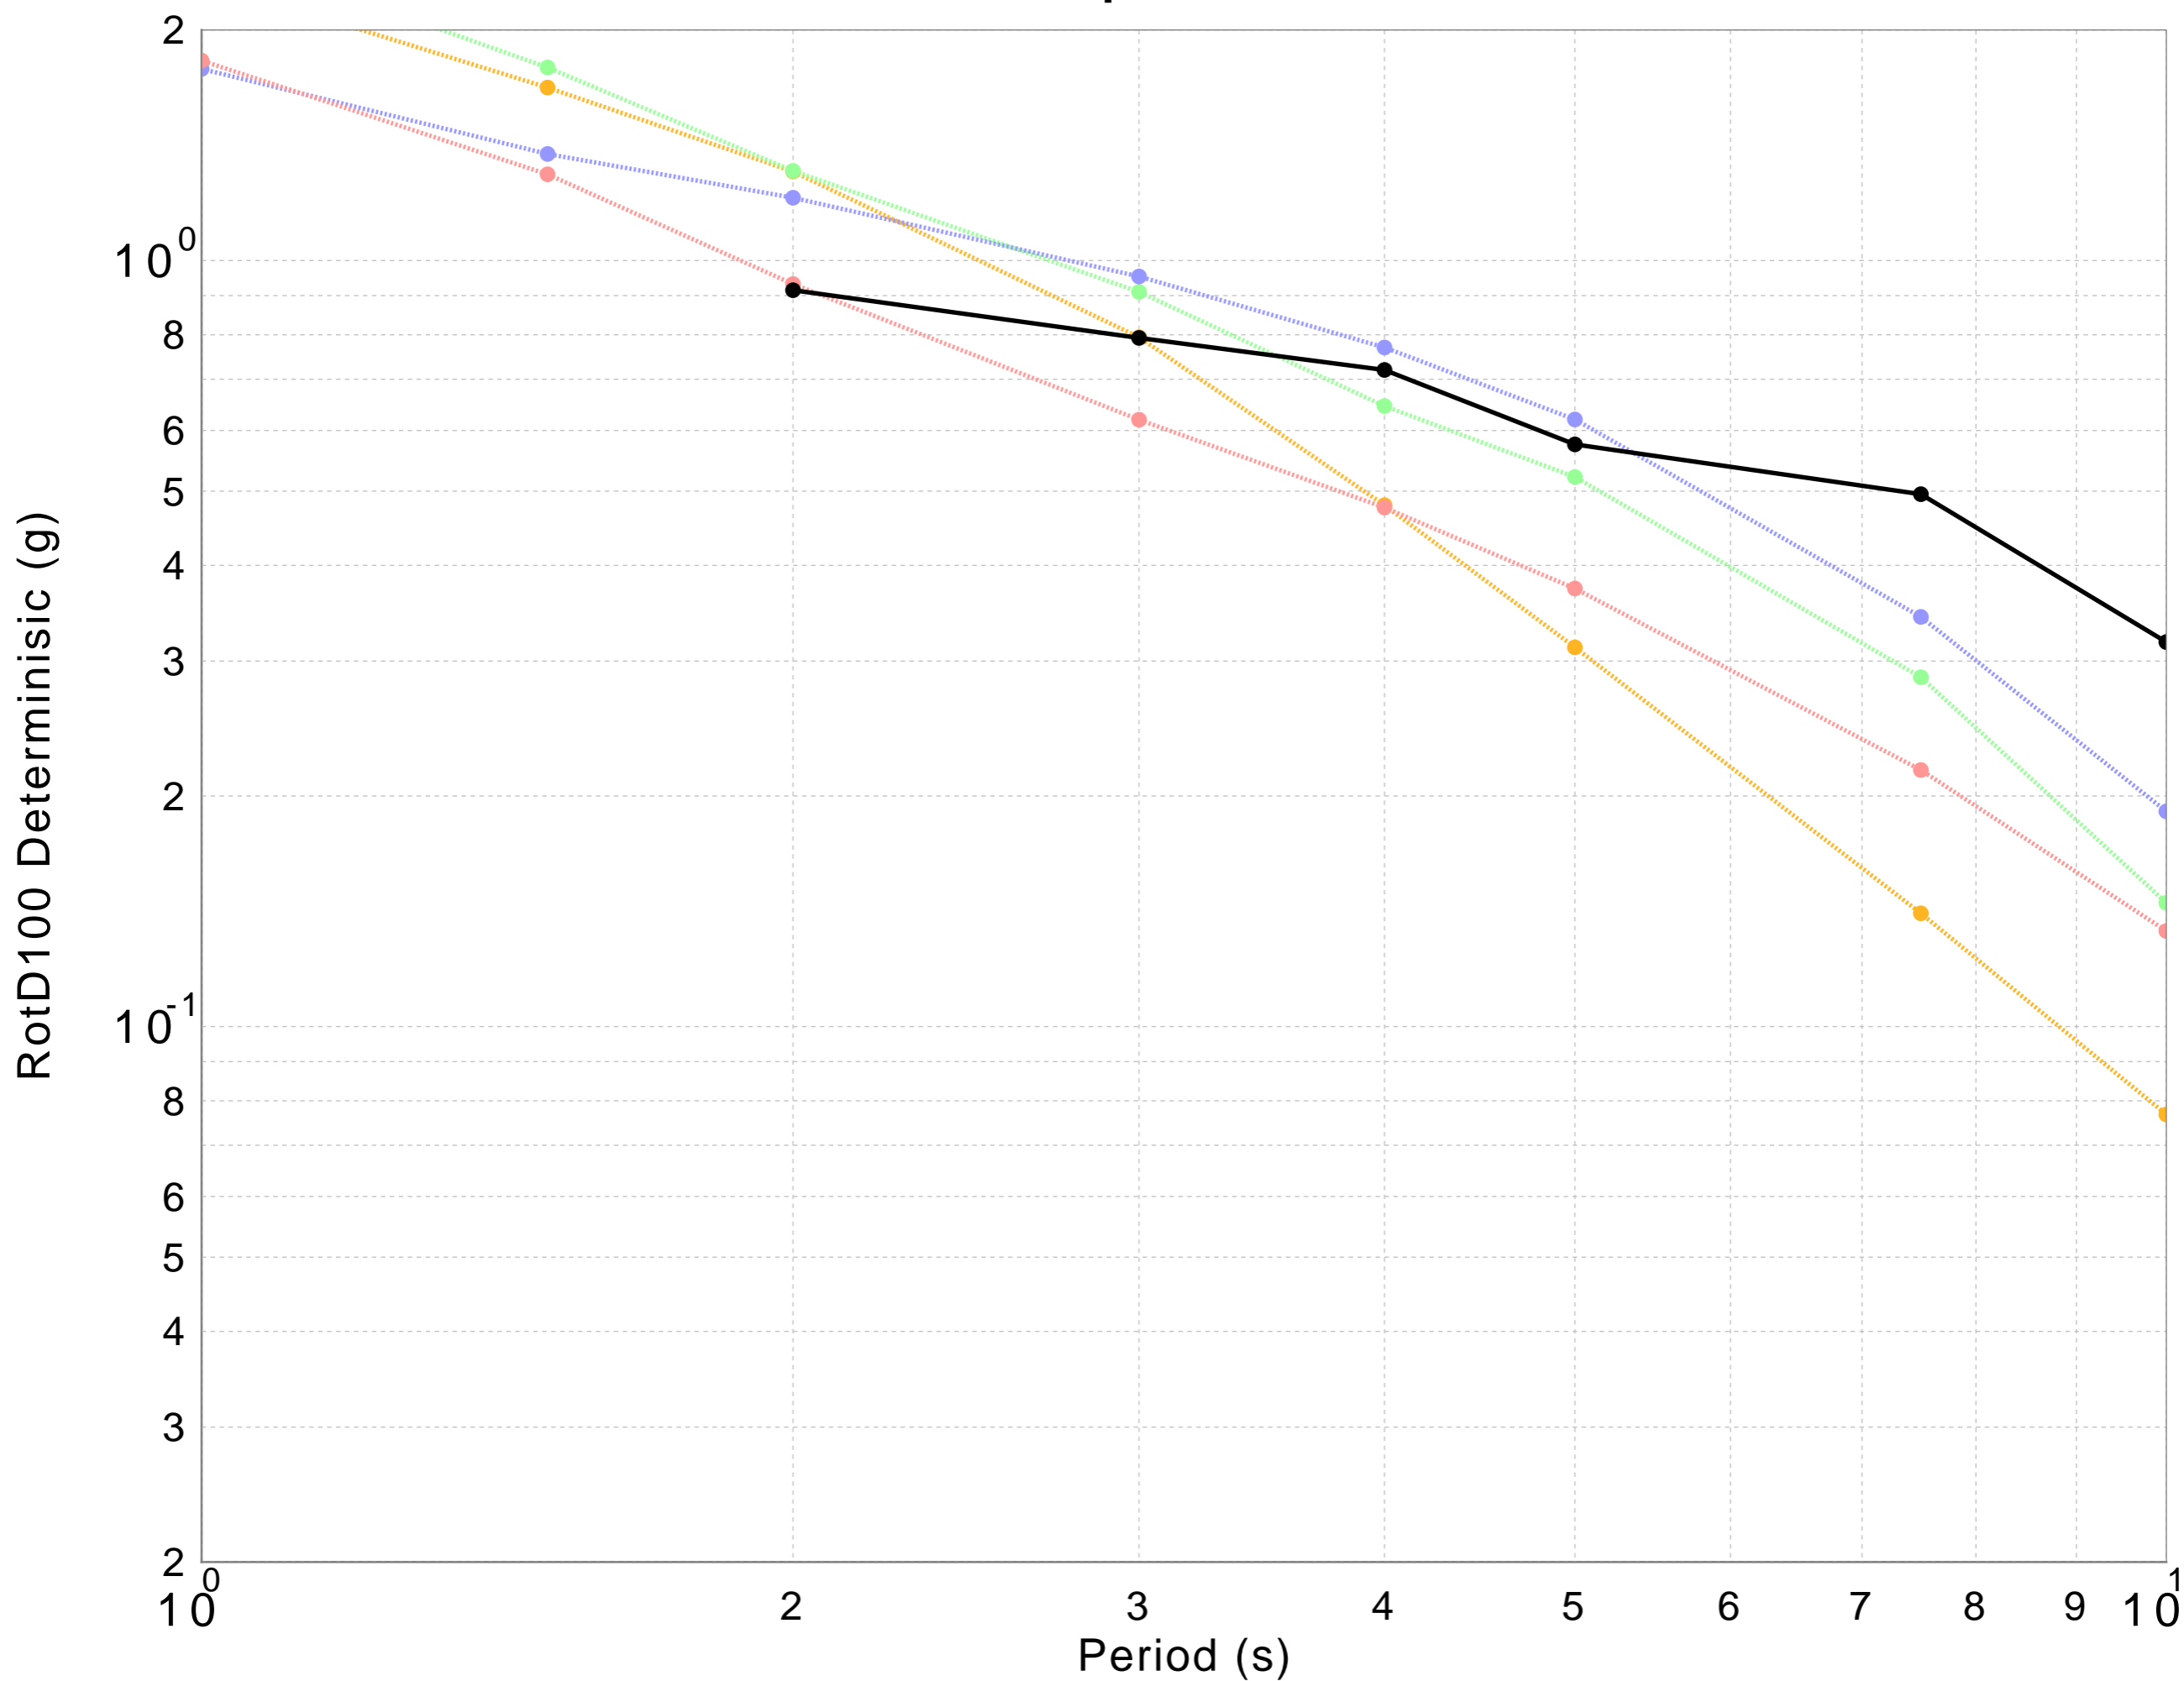

s388 Spectrum

● CyberShake Deterministic ● ASK2014 Deterministic ● BSSA2014 Deterministic ● CB2014 Deterministic ● CY2014 Deterministic

DATASET #1 (line: Solid, width=2.0; symbol: Filled Circles, width=4.0; color: 0,0,0)

CyberShake Deterministic

DATASET #2 (line: Dotted, width=2.0; symbol: Filled Circles, width=4.0; color: 255,150,150)

ASK2014 Deterministic

DATASET #3 (line: Dotted, width=2.0; symbol: Filled Circles, width=4.0; color: 150,150,255)

BSSA2014 Deterministic

DATASET #4 (line: Dotted, width=2.0; symbol: Filled Circles, width=4.0; color: 150,255,150)

CB2014 Deterministic

DATASET #5 (line: Dotted, width=2.0; symbol: Filled Circles, width=4.0; color: 255,180,35)