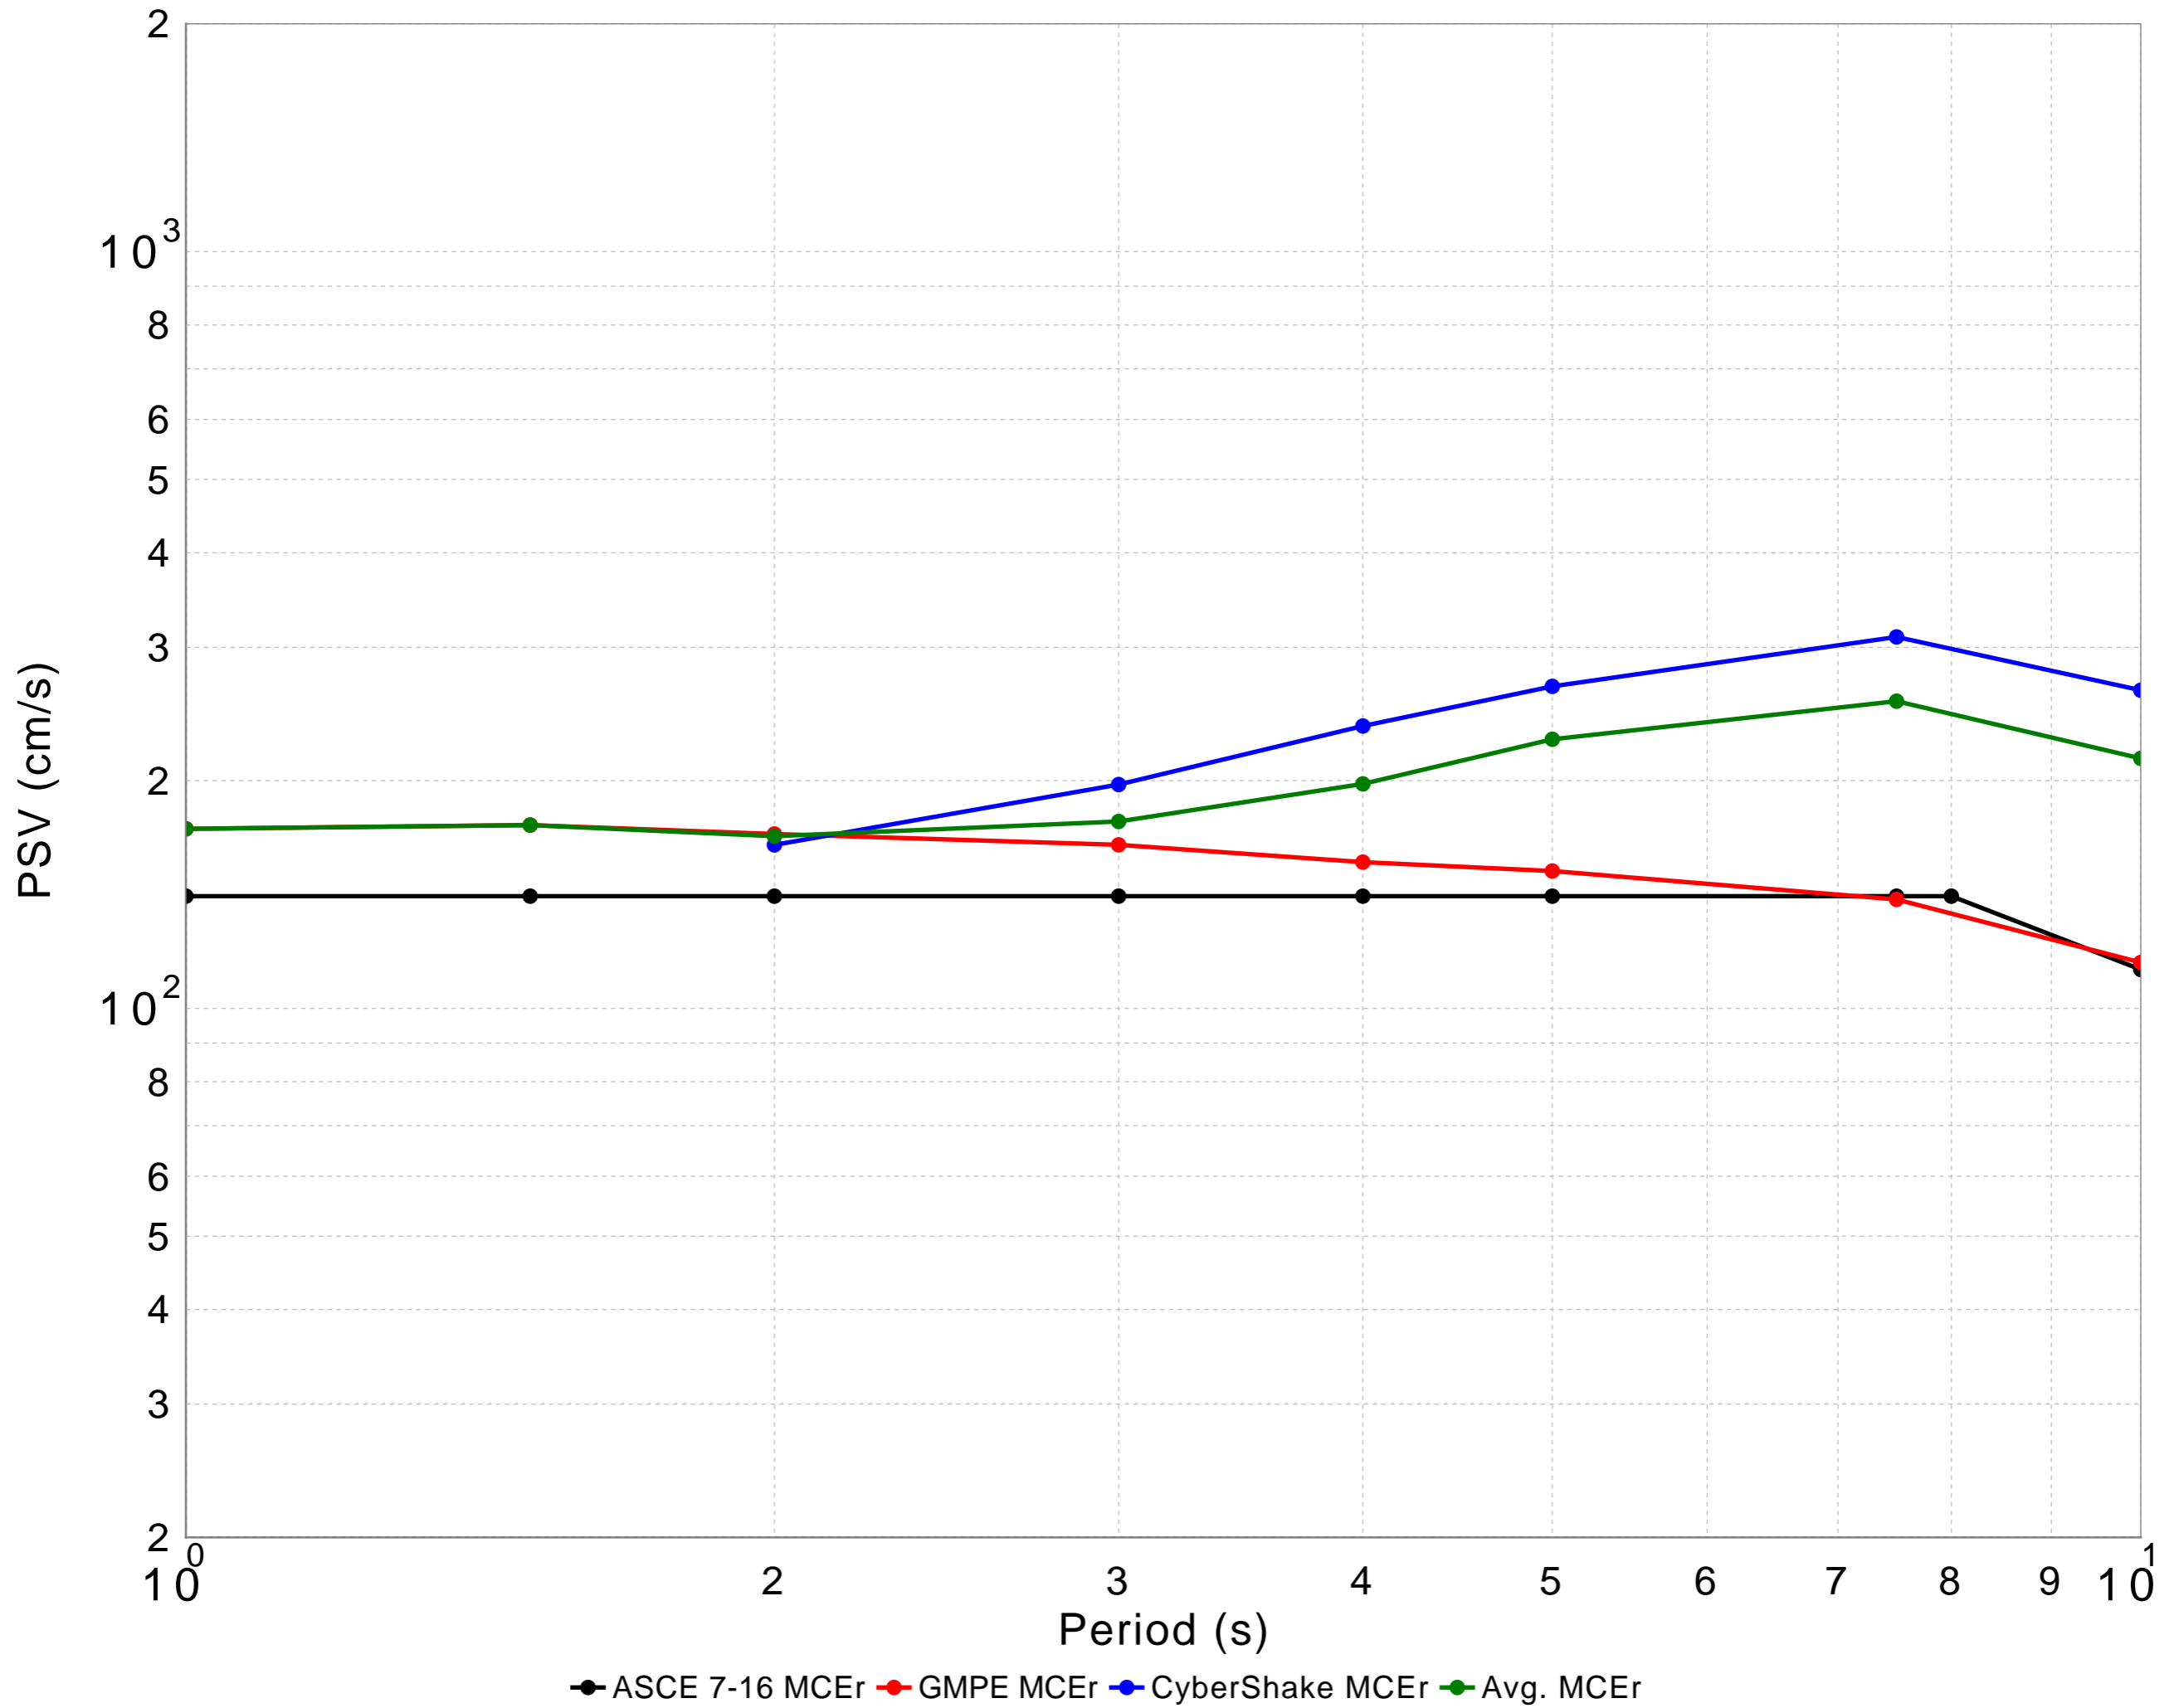

s387 MCER

DATASET #1 (line: Solid, width=2.0; symbol: Filled Circles, width=4.0; color: 0,0,0)

ASCE 7-16 MCEr

DATASET #2 (line: Solid, width=2.0; symbol: Filled Circles, width=4.0; color: 255,0,0)

GMPE MCEr

DATASET #3 (line: Solid, width=2.0; symbol: Filled Circles, width=4.0; color: 0,0,255)

CyberShake MCEr

DATASET #4 (line: Solid, width=2.0; symbol: Filled Circles, width=4.0; color: 0,124,0)

Avg. MCEr