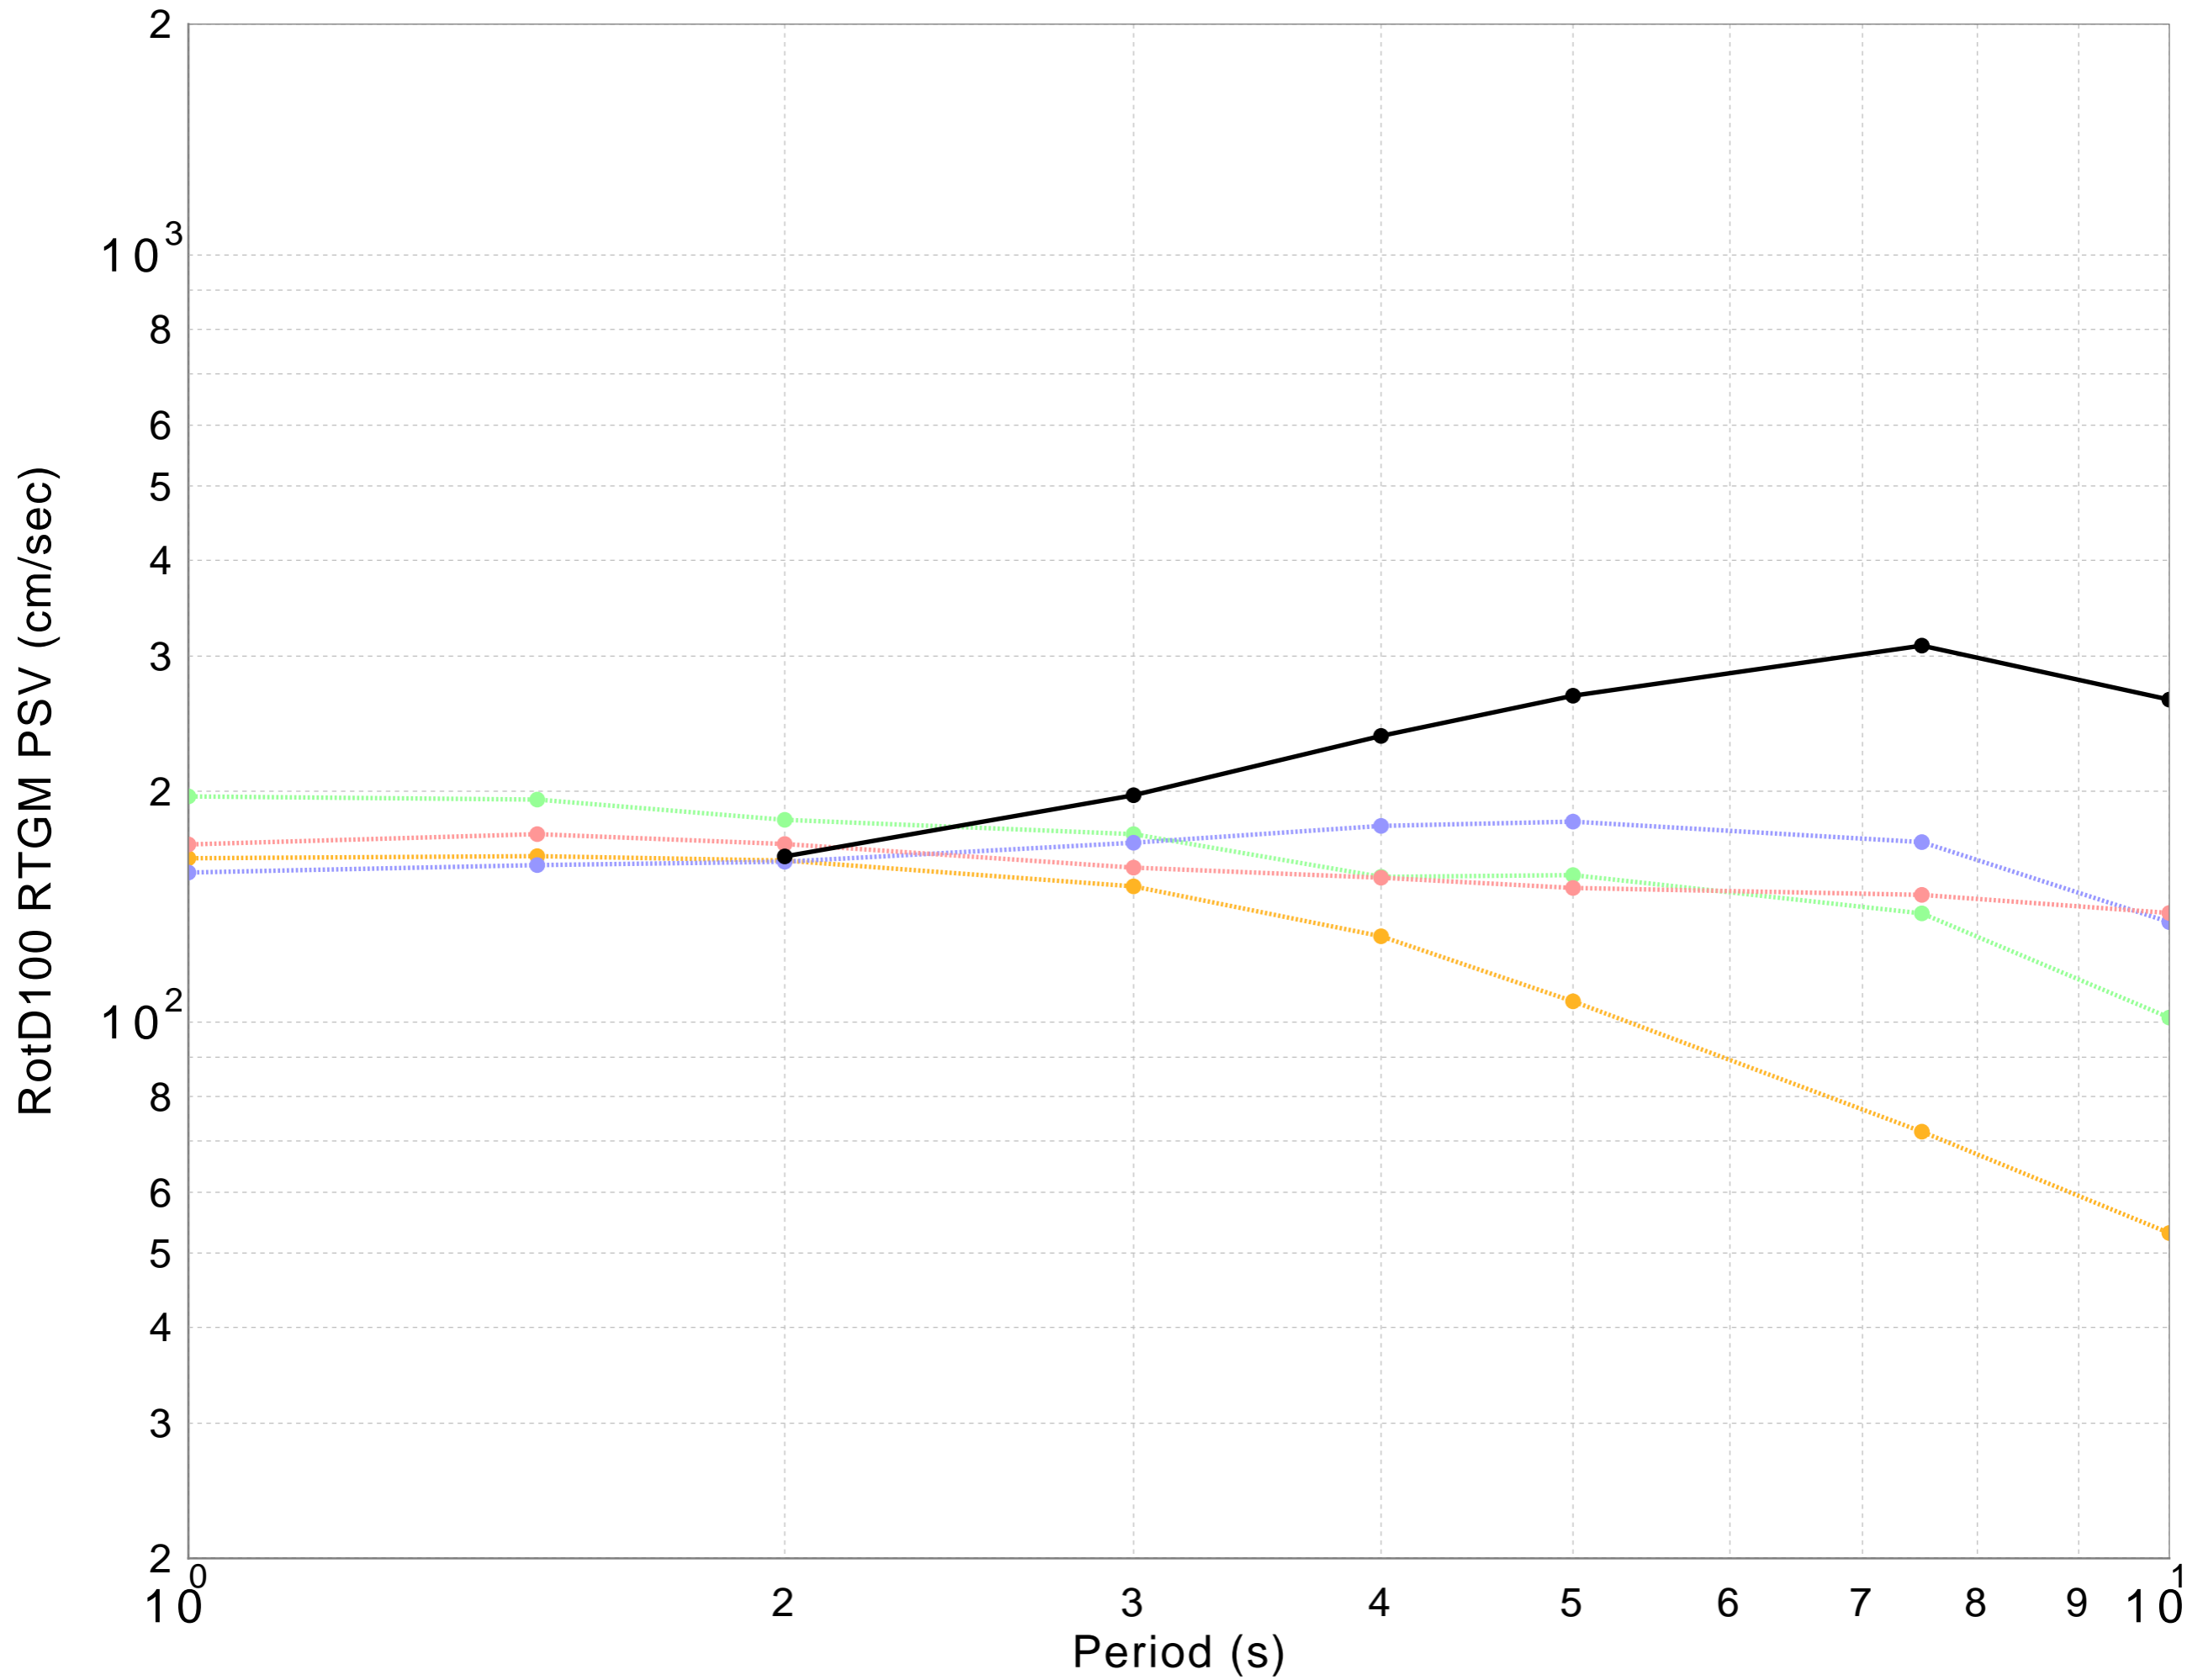

# s387 Spectrum

● CyberShake Probabilistic ● ASK2014 Probabilistic ● BSSA2014 Probabilistic ● CB2014 Probabilistic ● CY2014 Probabilistic

DATASET #1 (line: Solid, width=2.0; symbol: Filled Circles, width=4.0; color: 0,0,0)

CyberShake Probabilistic

DATASET #2 (line: Dotted, width=2.0; symbol: Filled Circles, width=4.0; color: 255,150,150)

ASK2014 Probabilistic

DATASET #3 (line: Dotted, width=2.0; symbol: Filled Circles, width=4.0; color: 150,150,255)

BSSA2014 Probabilistic

DATASET #4 (line: Dotted, width=2.0; symbol: Filled Circles, width=4.0; color: 150,255,150)

CB2014 Probabilistic

DATASET #5 (line: Dotted, width=2.0; symbol: Filled Circles, width=4.0; color: 255,180,35)