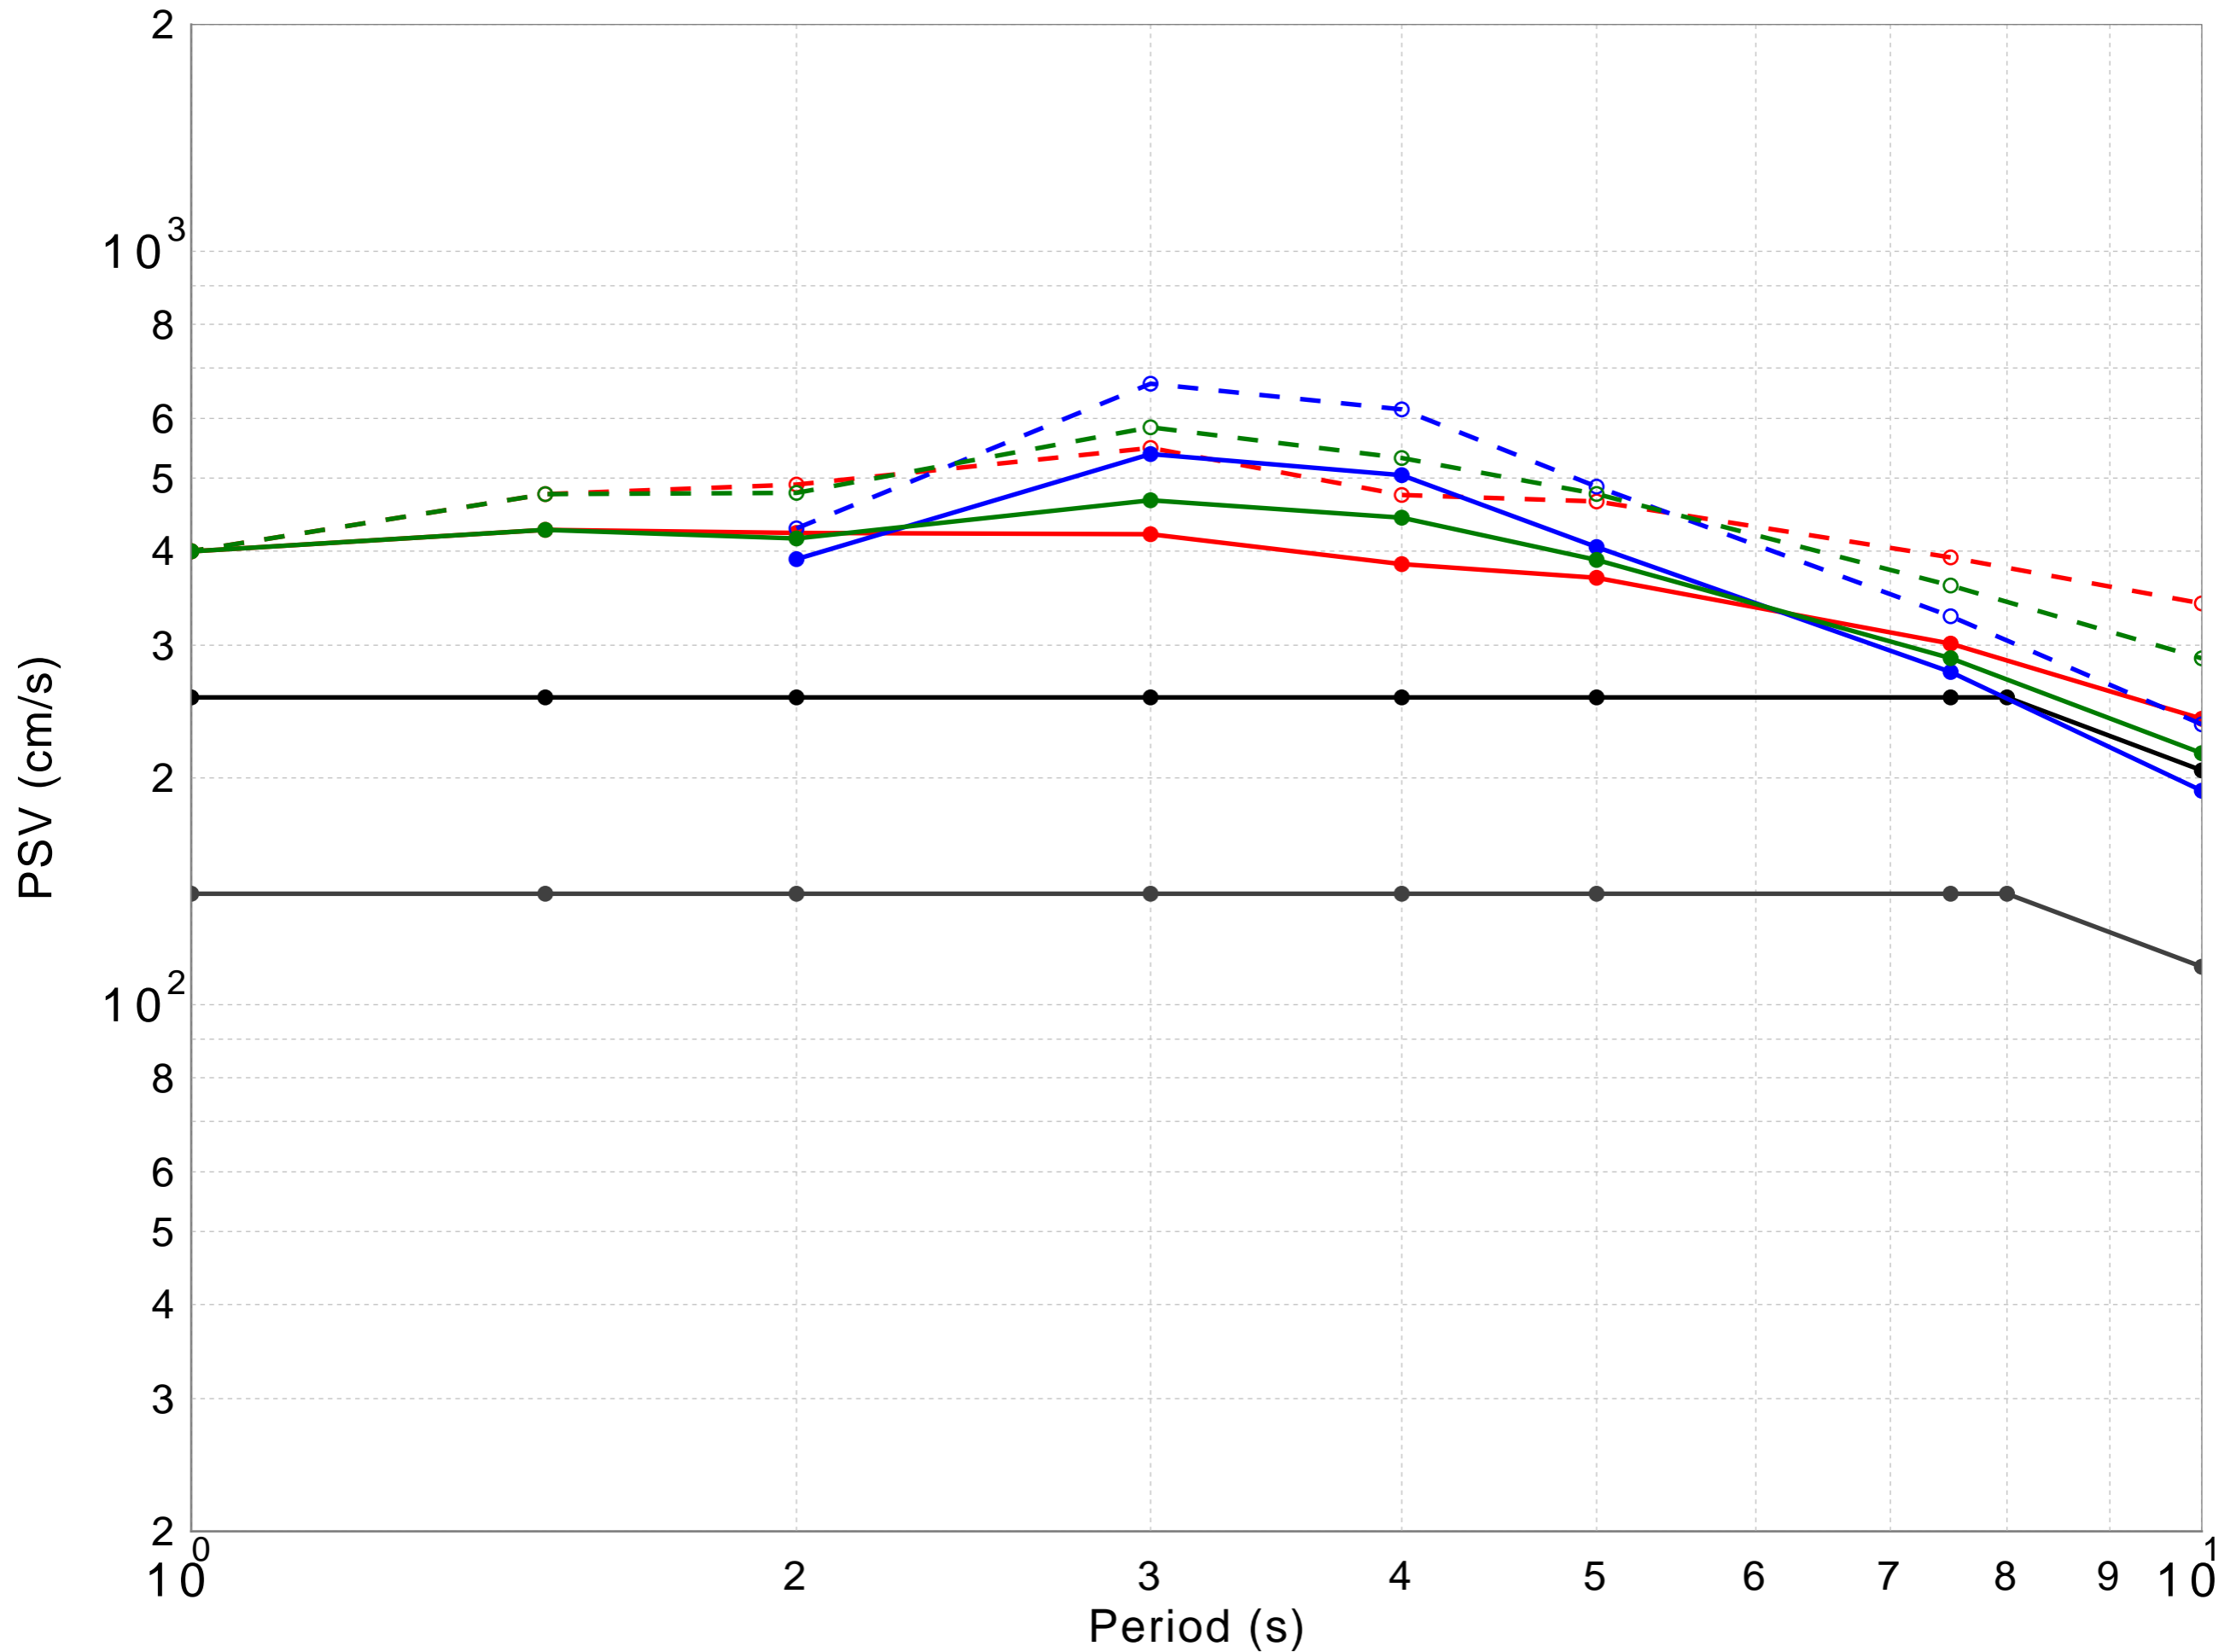

# s688

● ASCE 7-10 Det Lower Limit    ● ASCE 7-16 MCER    ● GMPE Prob    ○ GMPE Det    ● CyberShake Prob    ○ CyberShake Det    ● Avg. Prob    ○ Avg. Det

DATASET #1 (line: Solid, width=2.0; symbol: Filled Circles, width=4.0; color: 64,64,64)

ASCE 7-10 Det Lower Limit

DATASET #2 (line: Solid, width=2.0; symbol: Filled Circles, width=4.0; color: 0,0,0)

ASCE 7-16 MCEr

DATASET #3 (line: Solid, width=2.0; symbol: Filled Circles, width=4.0; color: 255,0,0)

GMPE Prob

DATASET #4 (line: Dashed, width=2.0; symbol: Circles, width=4.0; color: 255,0,0)

GMPE Det

DATASET #5 (line: Solid, width=2.0; symbol: Filled Circles, width=4.0; color: 0,0,255)

CyberShake Prob

DATASET #6 (line: Dashed, width=2.0; symbol: Circles, width=4.0; color: 0,0,255)

CyberShake Det

DATASET #7 (line: Solid, width=2.0; symbol: Filled Circles, width=4.0; color: 0,124,0)

Avg. Prob

DATASET #8 (line: Dashed, width=2.0; symbol: Circles, width=4.0; color: 0,124,0)

Avg. Det