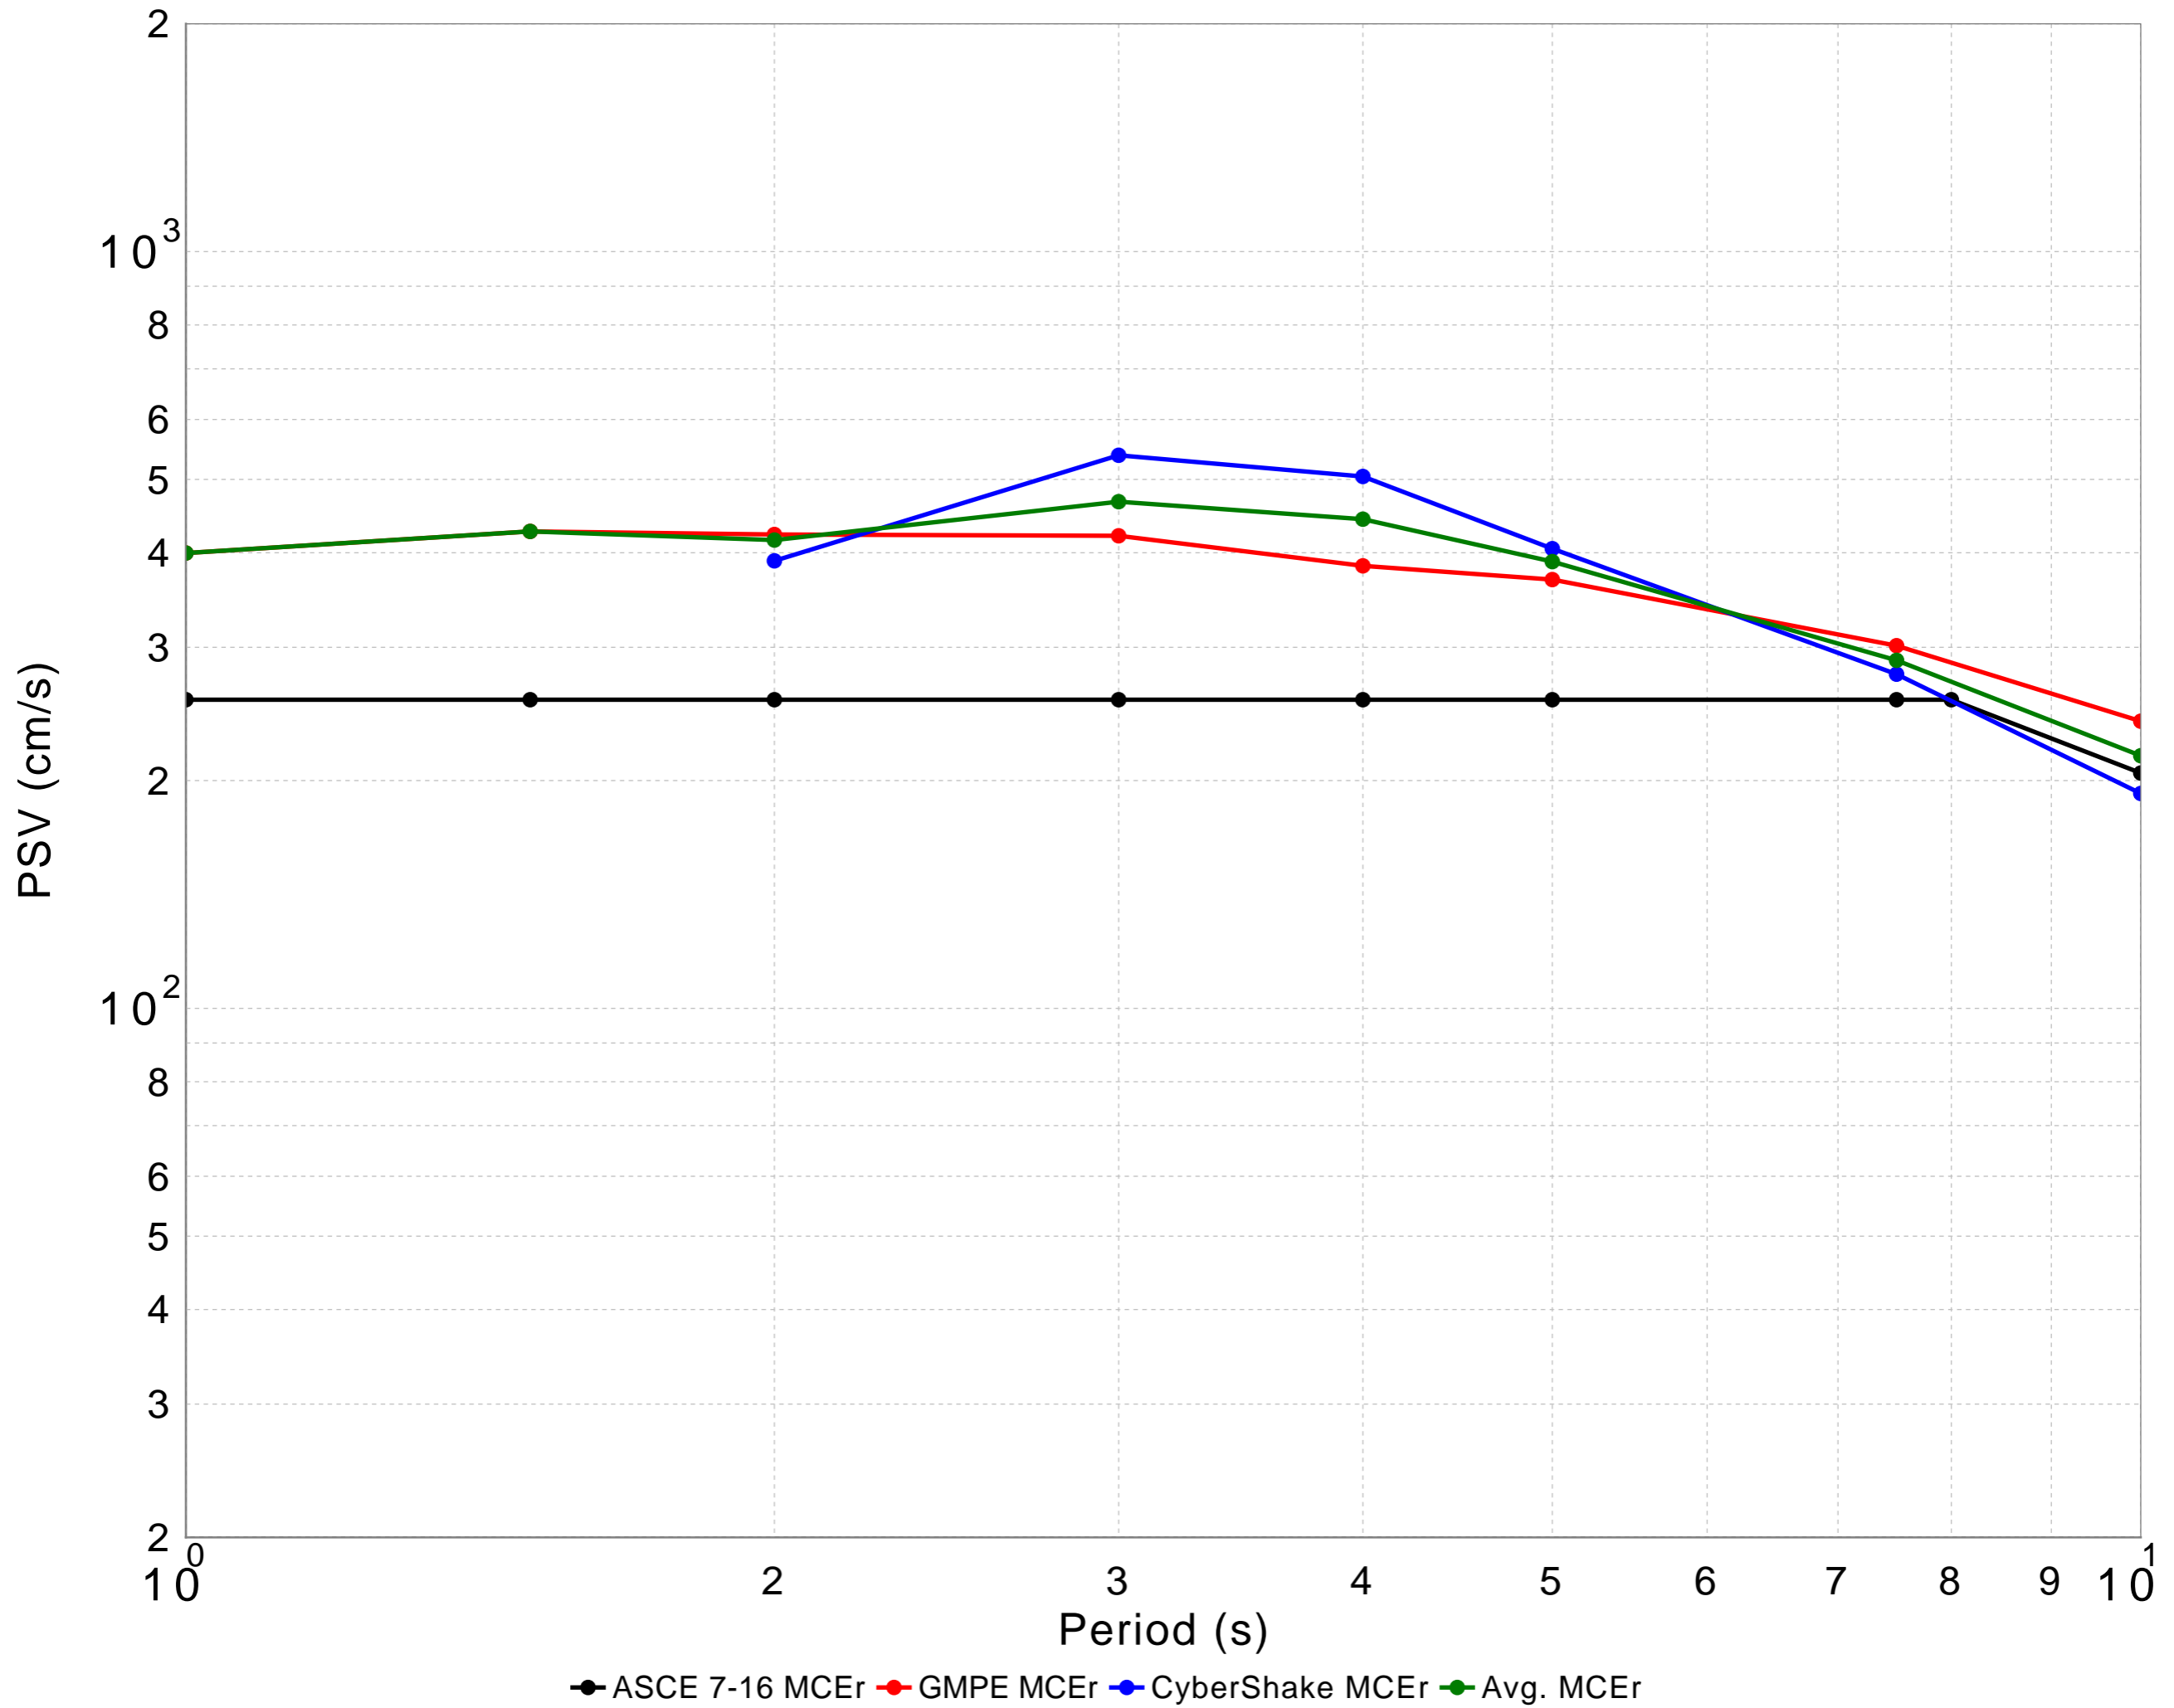

s688 MCER

DATASET #1 (line: Solid, width=2.0; symbol: Filled Circles, width=4.0; color: 0,0,0)

ASCE 7-16 MCEr

DATASET #2 (line: Solid, width=2.0; symbol: Filled Circles, width=4.0; color: 255,0,0)

GMPE MCEr

DATASET #3 (line: Solid, width=2.0; symbol: Filled Circles, width=4.0; color: 0,0,255)

CyberShake MCEr

DATASET #4 (line: Solid, width=2.0; symbol: Filled Circles, width=4.0; color: 0,124,0)

Avg. MCEr