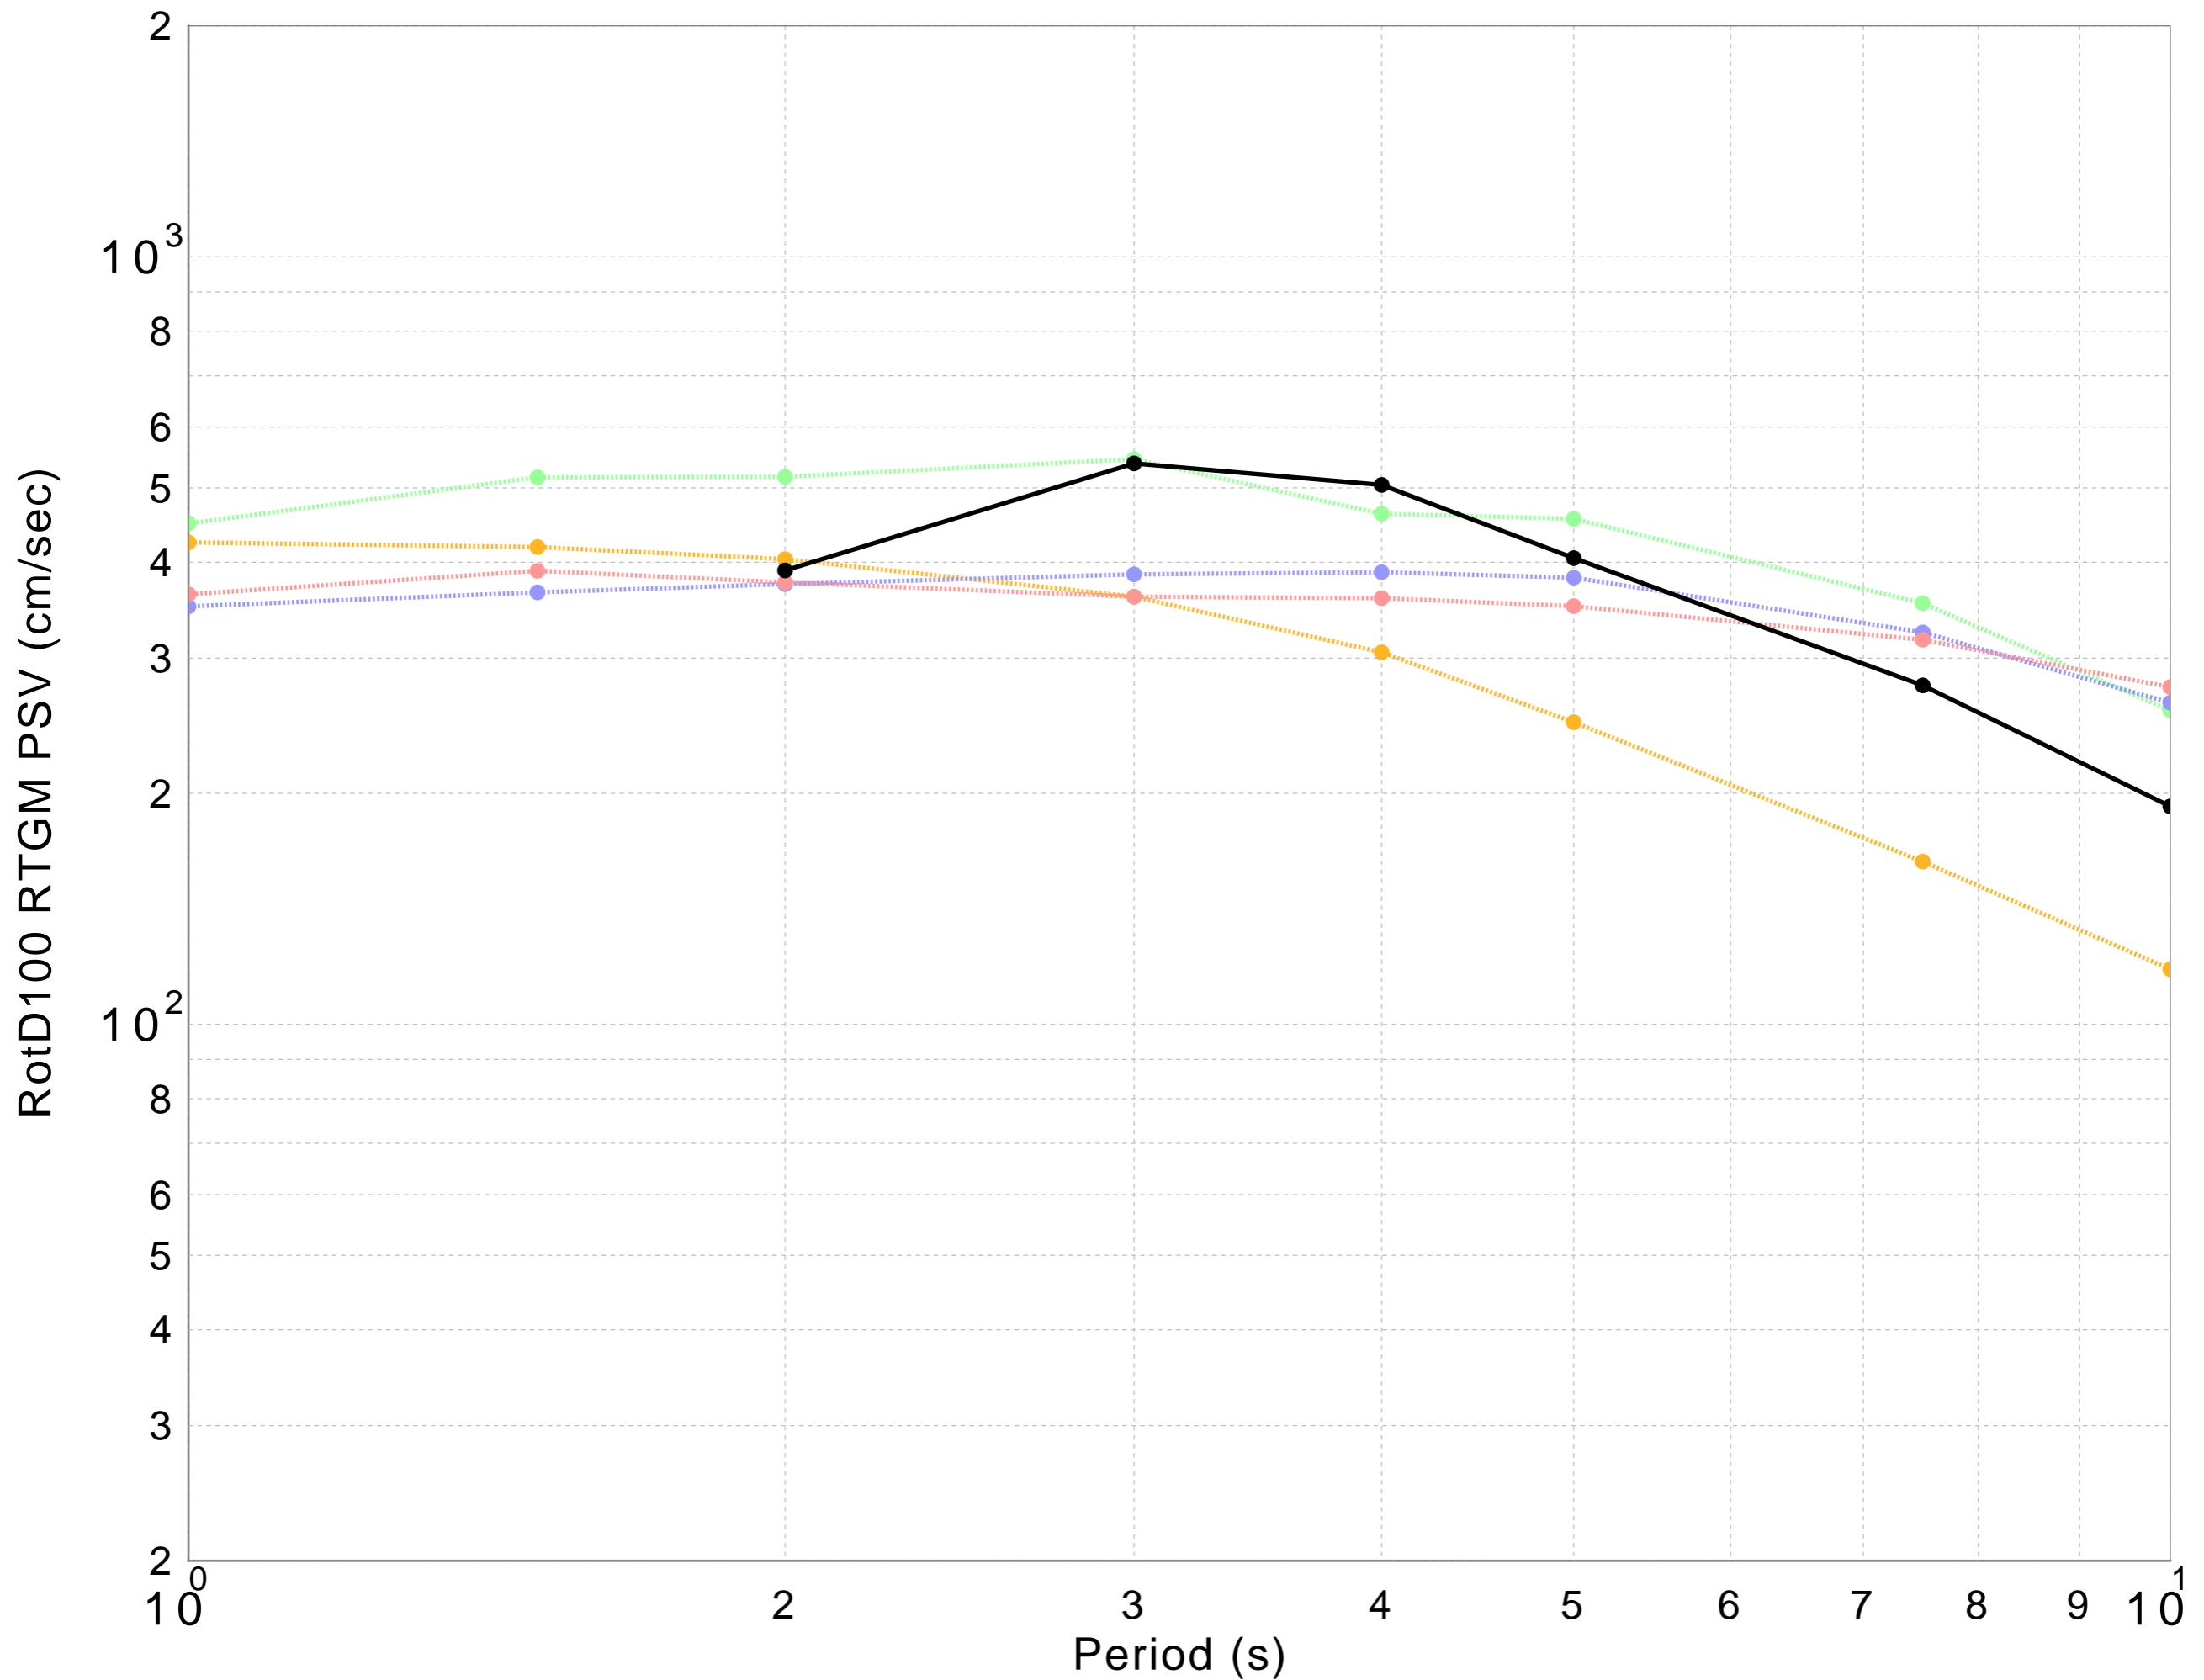

# s688 Spectrum

DATASET #1 (line: Solid, width=2.0; symbol: Filled Circles, width=4.0; color: 0,0,0)

CyberShake Probabilistic

DATASET #2 (line: Dotted, width=2.0; symbol: Filled Circles, width=4.0; color: 255,150,150)

ASK2014 Probabilistic

DATASET #3 (line: Dotted, width=2.0; symbol: Filled Circles, width=4.0; color: 150,150,255)

BSSA2014 Probabilistic

DATASET #4 (line: Dotted, width=2.0; symbol: Filled Circles, width=4.0; color: 150,255,150)

CB2014 Probabilistic

DATASET #5 (line: Dotted, width=2.0; symbol: Filled Circles, width=4.0; color: 255,180,35)

CY2014 Probabilistic