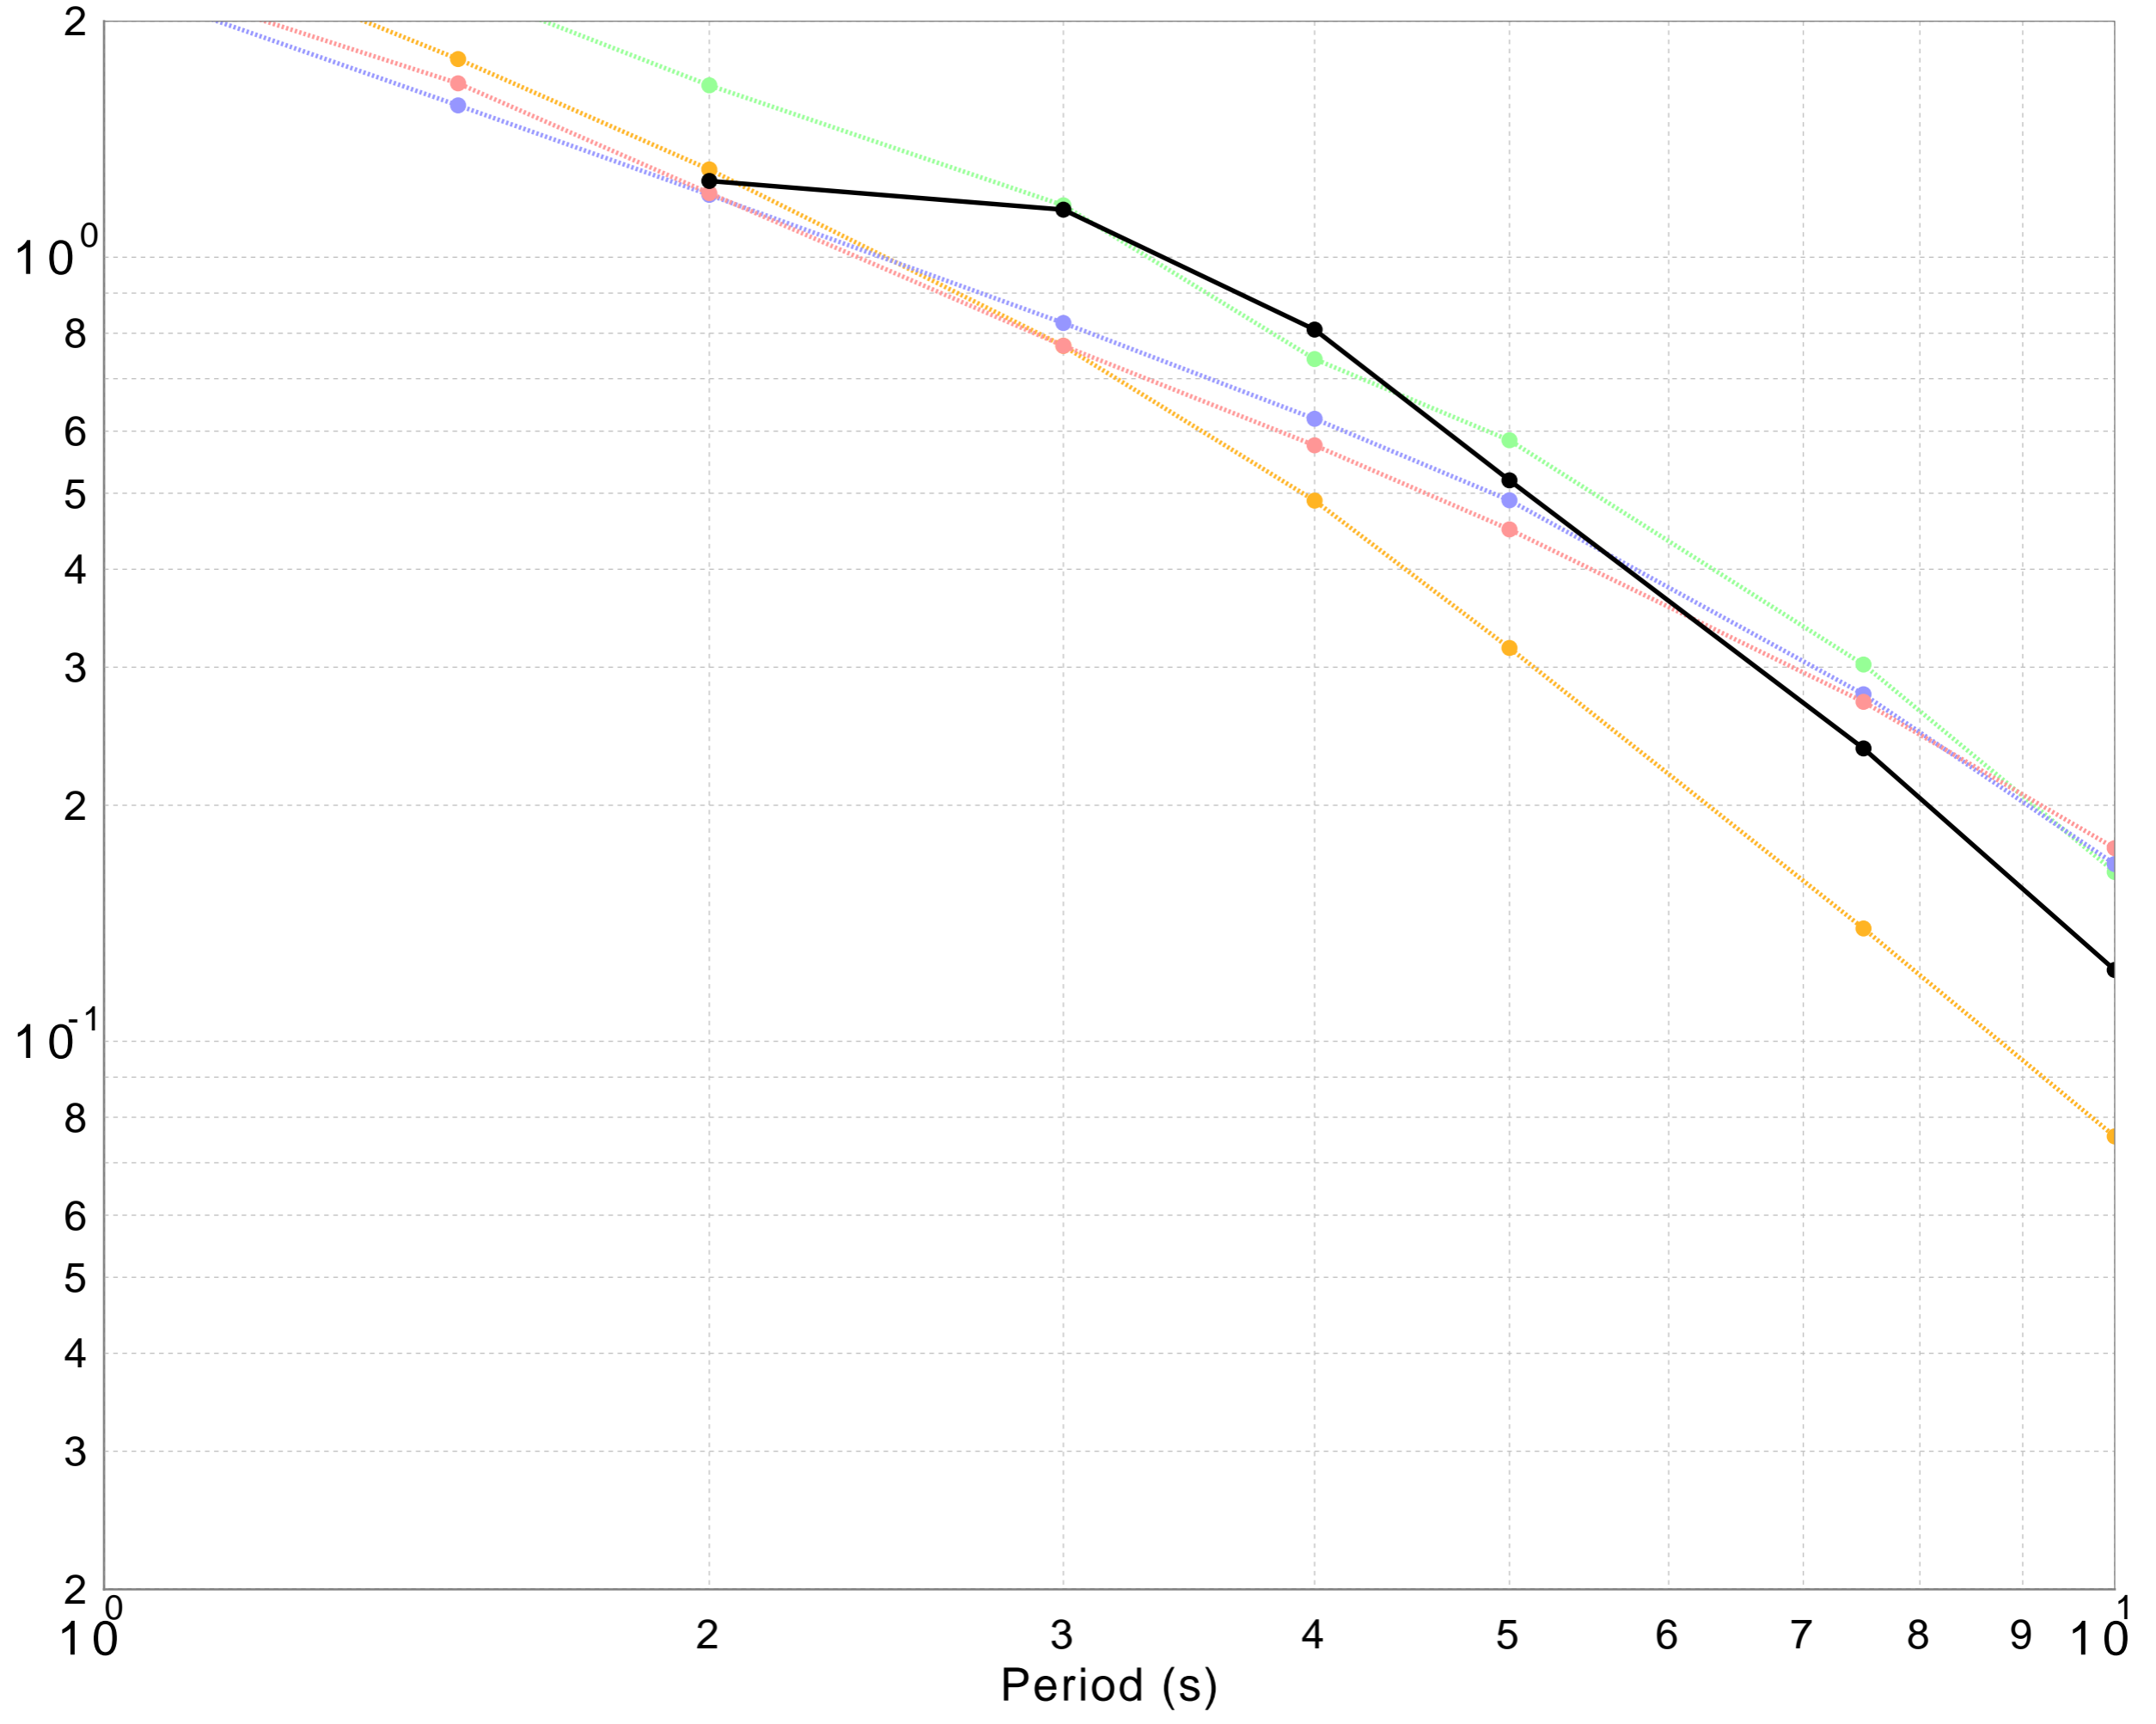

s688 Spectrum

● CyberShake Probabilistic ● ASK2014 Probabilistic ● BSSA2014 Probabilistic ● CB2014 Probabilistic ● CY2014 Probabilistic

DATASET #1 (line: Solid, width=2.0; symbol: Filled Circles, width=4.0; color: 0,0,0)

CyberShake Probabilistic

DATASET #2 (line: Dotted, width=2.0; symbol: Filled Circles, width=4.0; color: 255,150,150)

ASK2014 Probabilistic

DATASET #3 (line: Dotted, width=2.0; symbol: Filled Circles, width=4.0; color: 150,150,255)

BSSA2014 Probabilistic

DATASET #4 (line: Dotted, width=2.0; symbol: Filled Circles, width=4.0; color: 150,255,150)

CB2014 Probabilistic

DATASET #5 (line: Dotted, width=2.0; symbol: Filled Circles, width=4.0; color: 255,180,35)