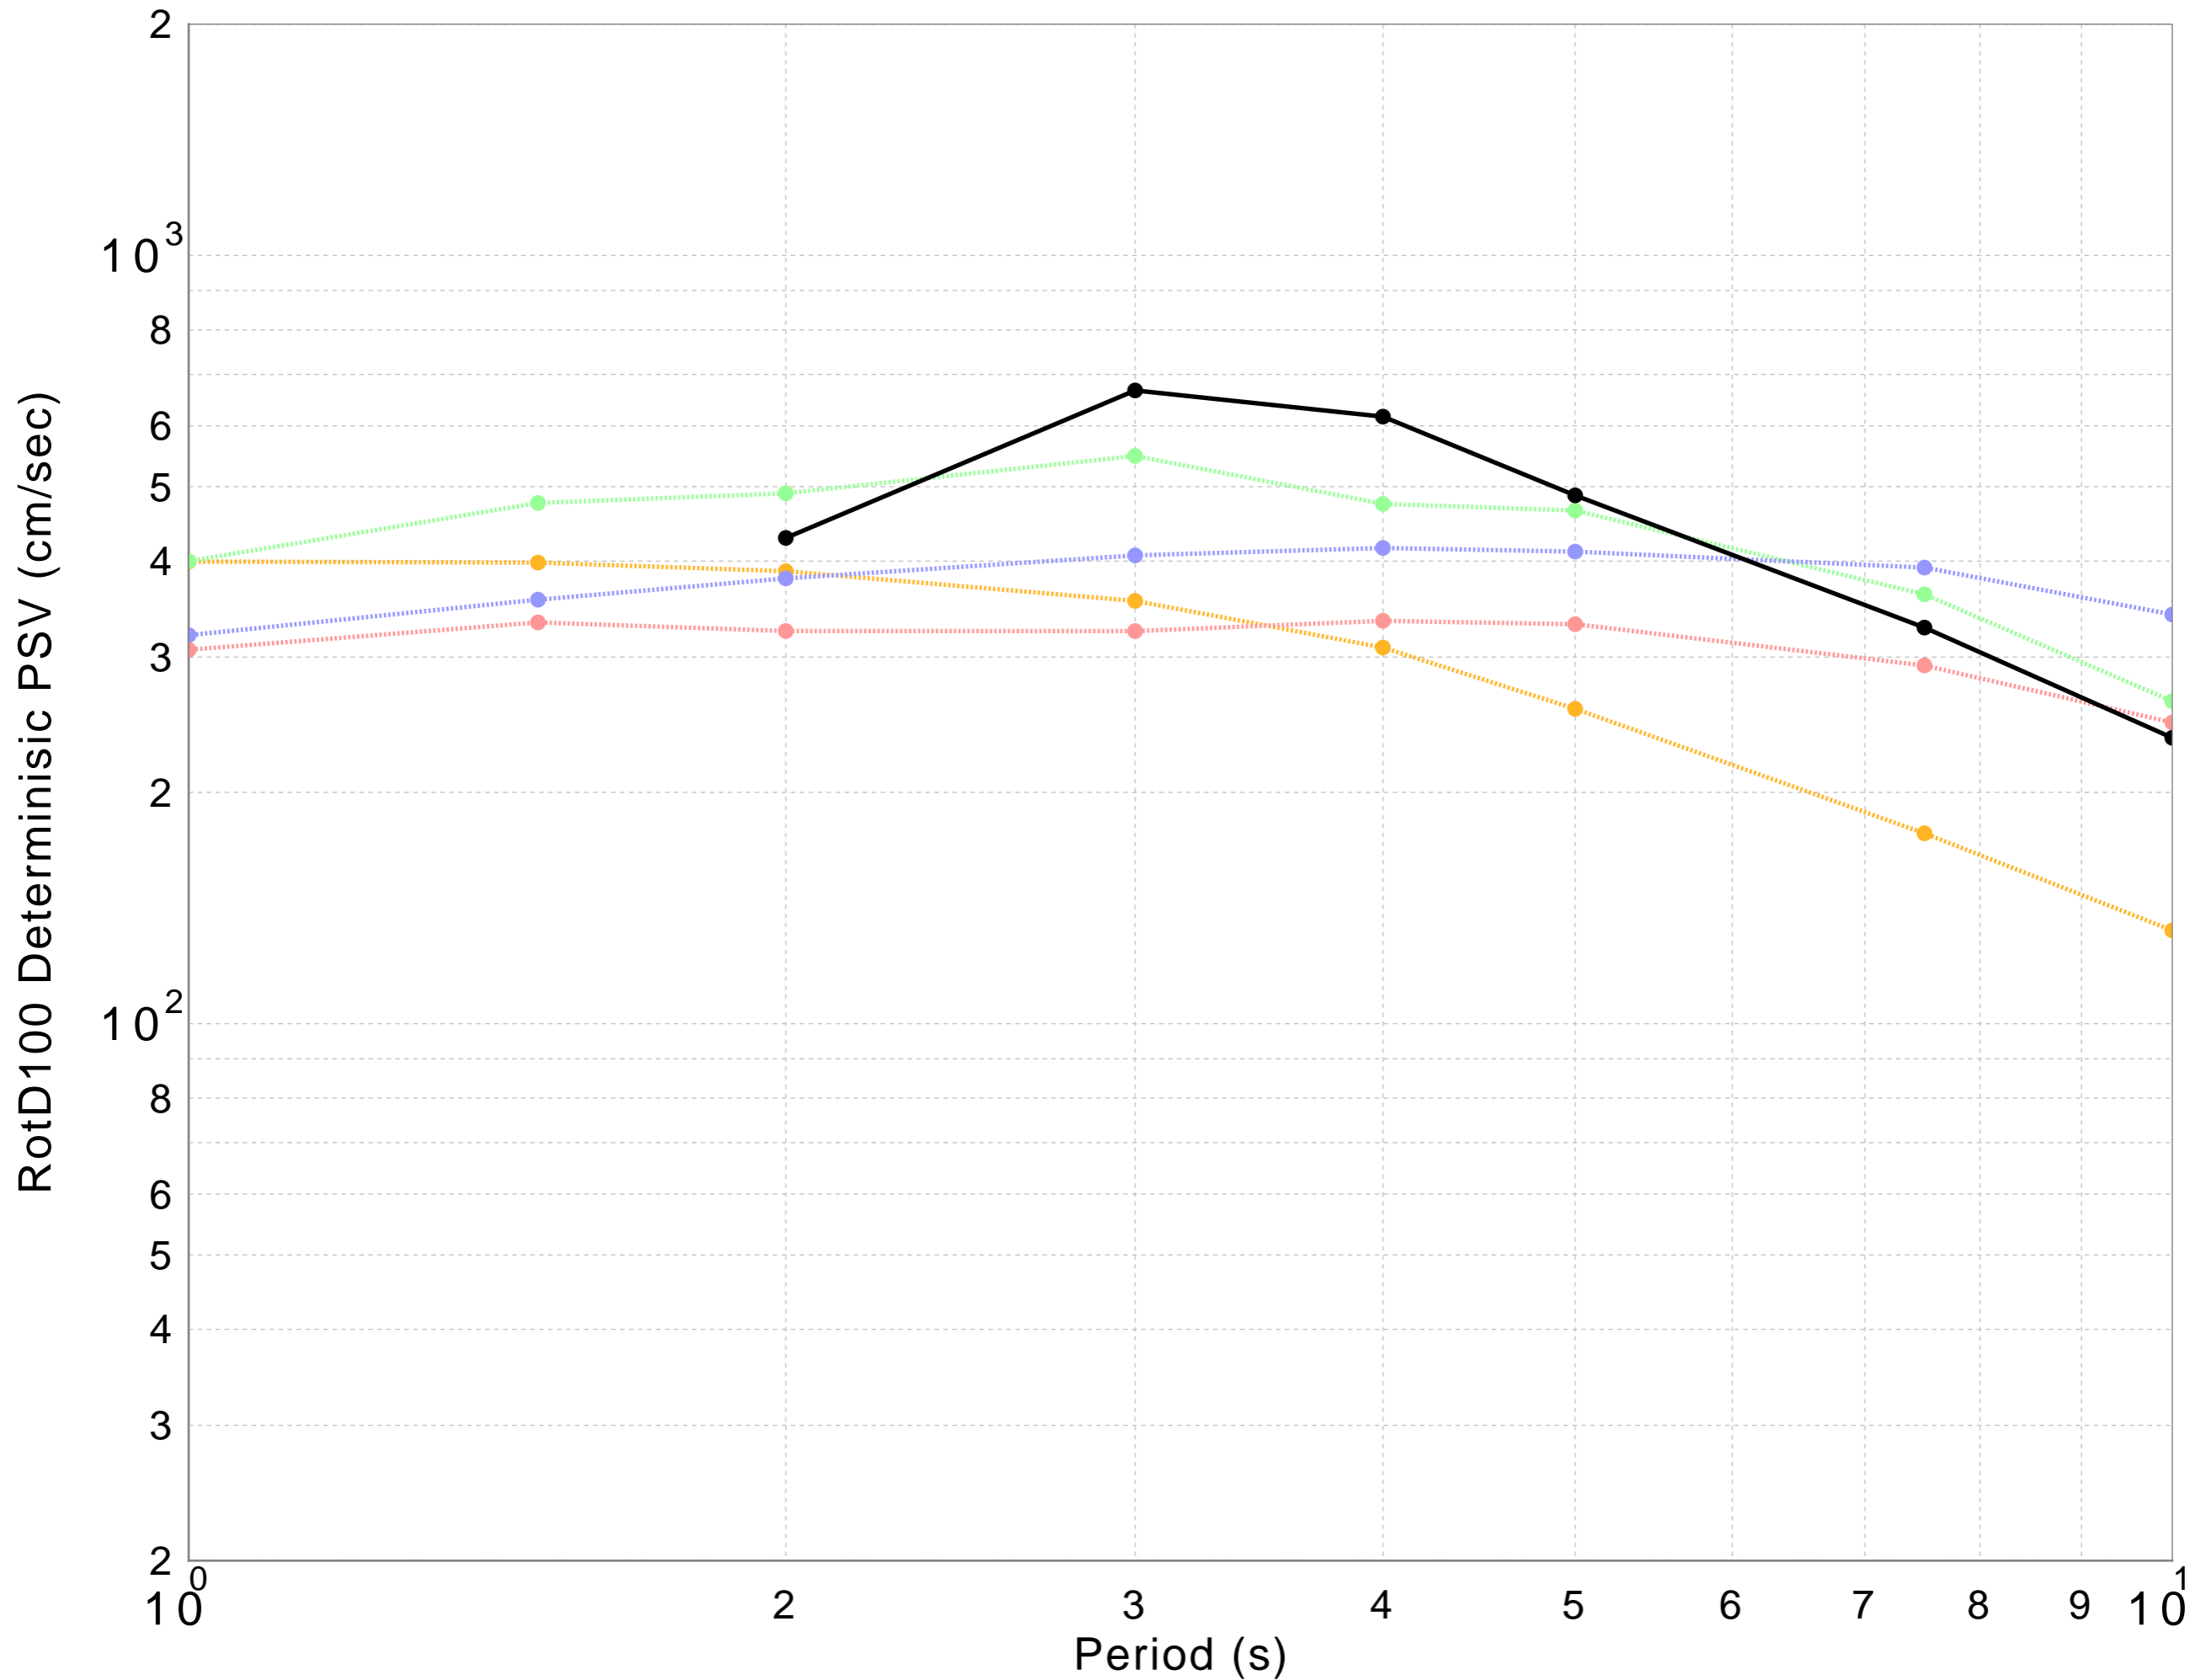

s688 Spectrum

● CyberShake Deterministic ● ASK2014 Deterministic ● BSSA2014 Deterministic ● CB2014 Deterministic ● CY2014 Deterministic

DATASET #1 (line: Solid, width=2.0; symbol: Filled Circles, width=4.0; color: 0,0,0)

CyberShake Deterministic

DATASET #2 (line: Dotted, width=2.0; symbol: Filled Circles, width=4.0; color: 255,150,150)

ASK2014 Deterministic

DATASET #3 (line: Dotted, width=2.0; symbol: Filled Circles, width=4.0; color: 150,150,255)

BSSA2014 Deterministic

DATASET #4 (line: Dotted, width=2.0; symbol: Filled Circles, width=4.0; color: 150,255,150)

CB2014 Deterministic

DATASET #5 (line: Dotted, width=2.0; symbol: Filled Circles, width=4.0; color: 255,180,35)