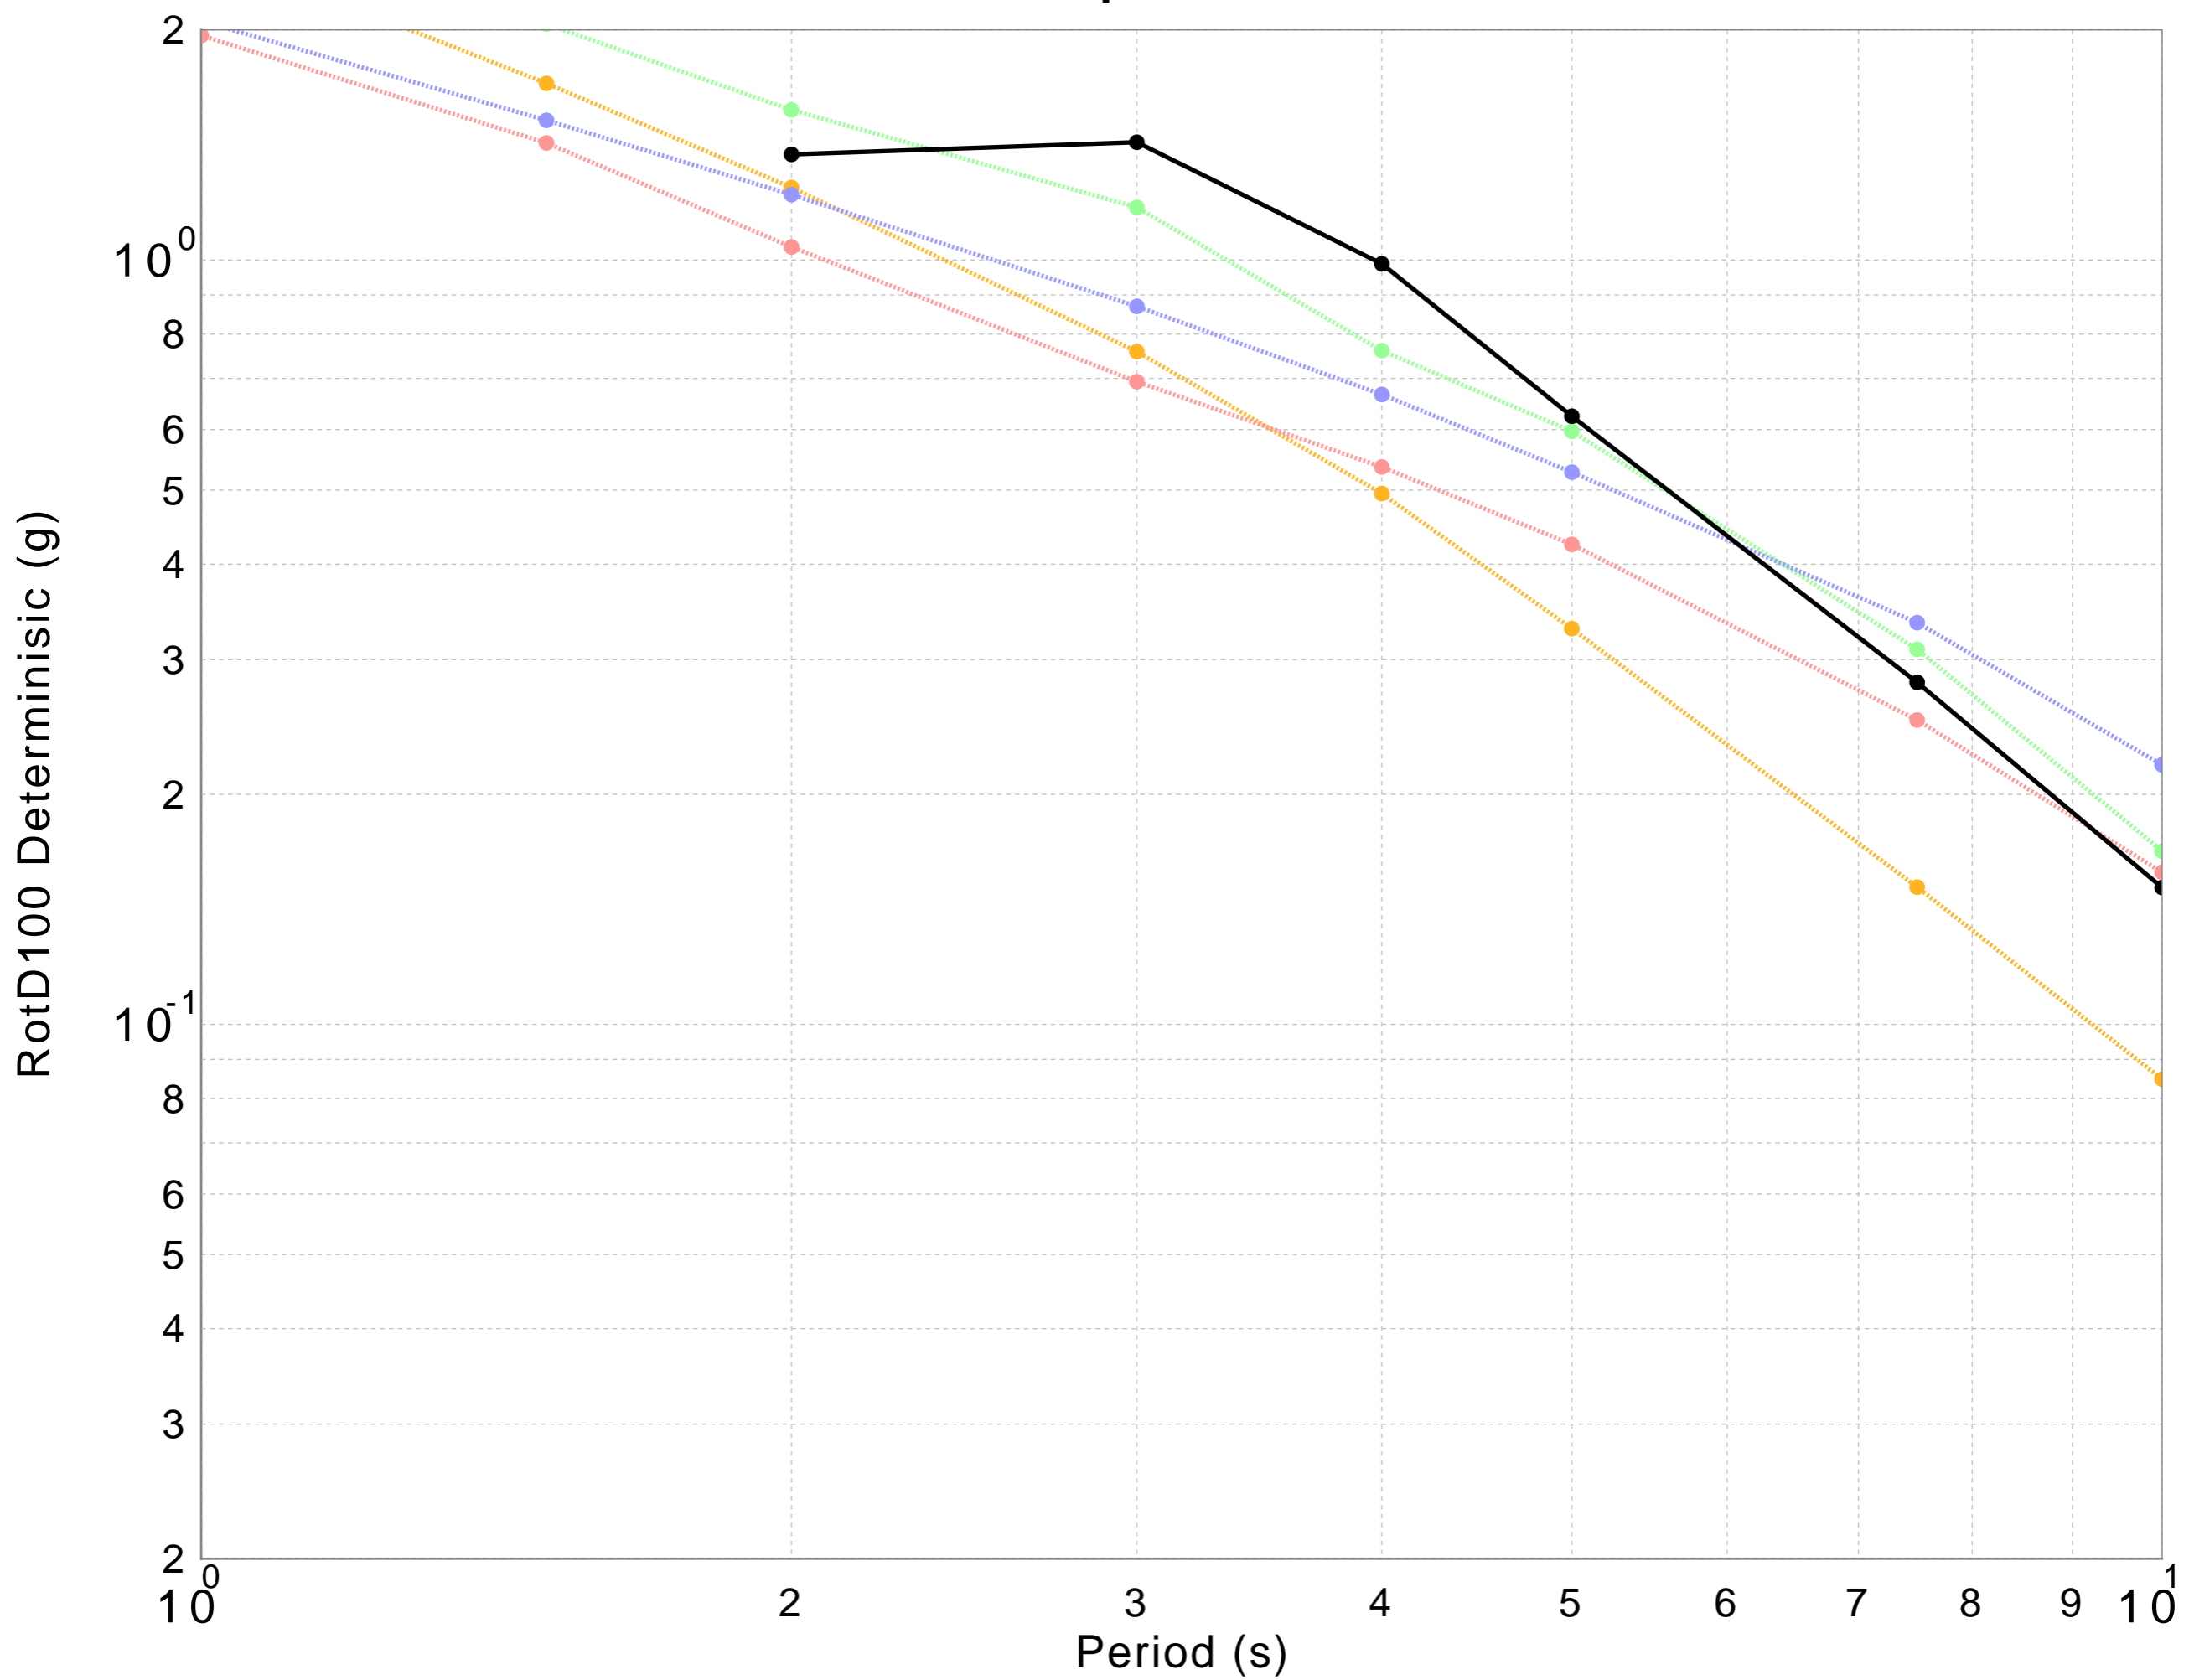

s688 Spectrum

● CyberShake Deterministic ● ASK2014 Deterministic ● BSSA2014 Deterministic ● CB2014 Deterministic ● CY2014 Deterministic

DATASET #1 (line: Solid, width=2.0; symbol: Filled Circles, width=4.0; color: 0,0,0)

CyberShake Deterministic

DATASET #2 (line: Dotted, width=2.0; symbol: Filled Circles, width=4.0; color: 255,150,150)

ASK2014 Deterministic

DATASET #3 (line: Dotted, width=2.0; symbol: Filled Circles, width=4.0; color: 150,150,255)

BSSA2014 Deterministic

DATASET #4 (line: Dotted, width=2.0; symbol: Filled Circles, width=4.0; color: 150,255,150)

CB2014 Deterministic

DATASET #5 (line: Dotted, width=2.0; symbol: Filled Circles, width=4.0; color: 255,180,35)