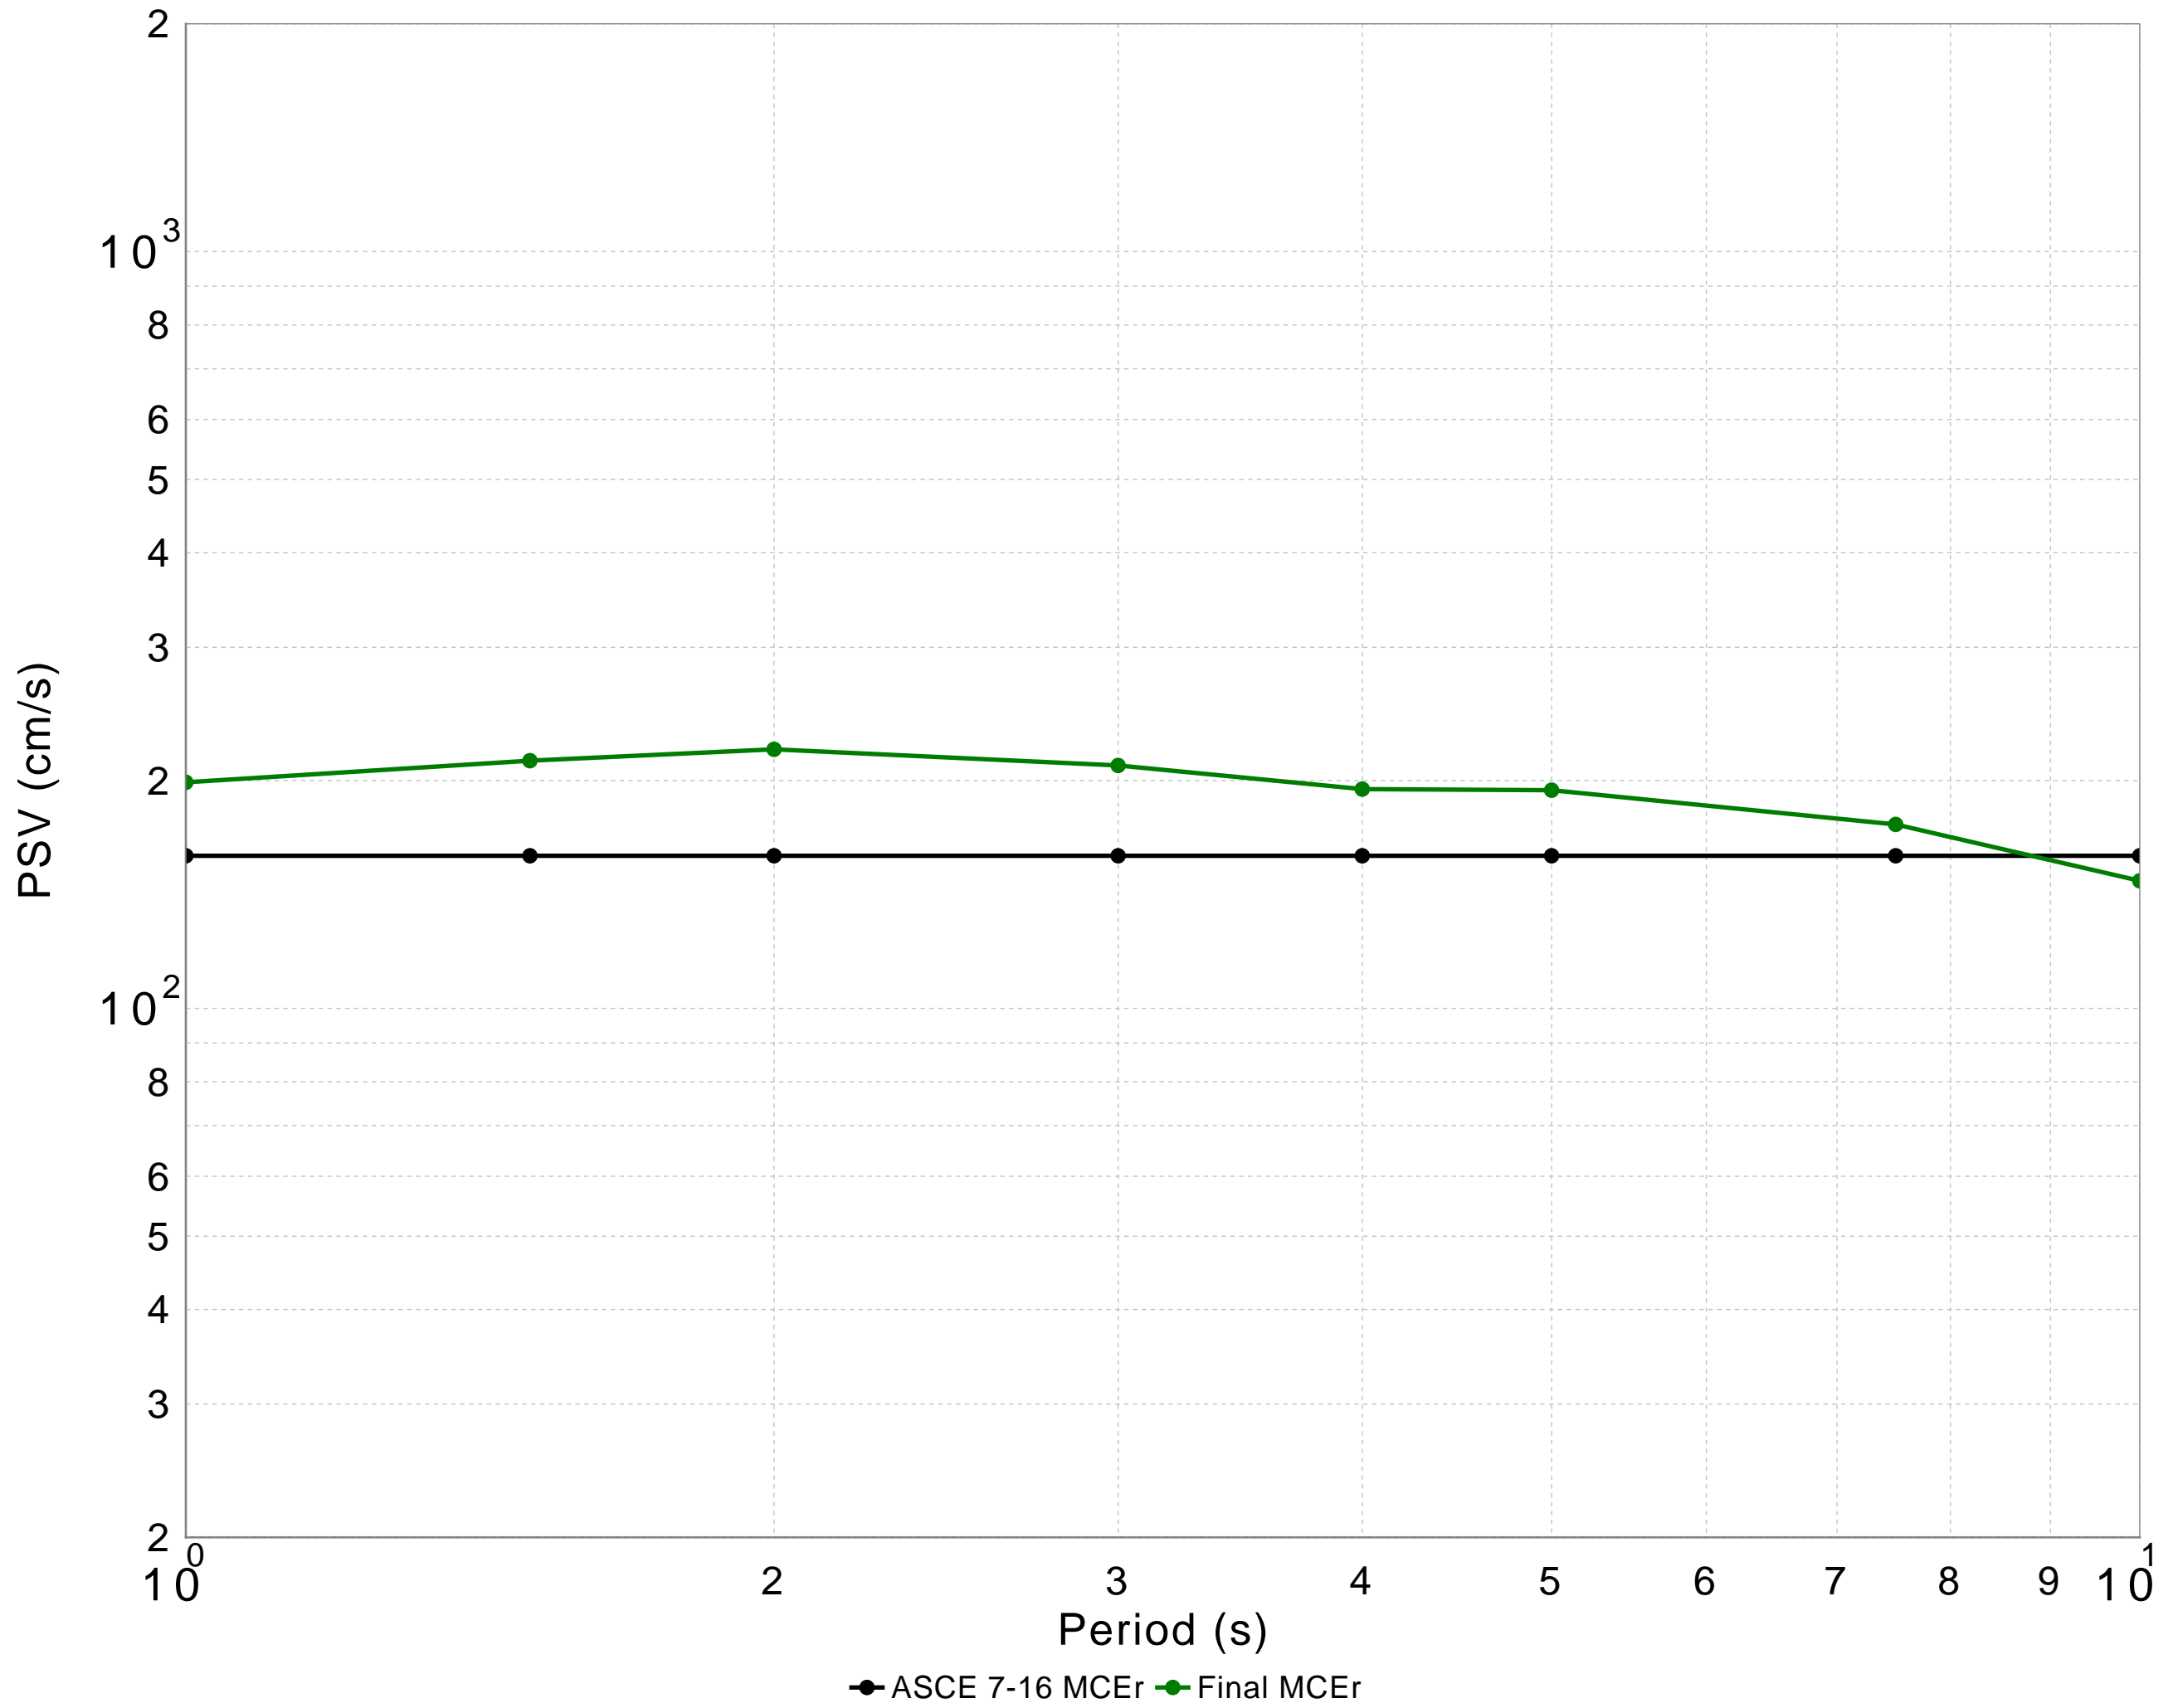

# s644 MCER

DATASET #1 (line: Solid, width=2.0; symbol: Filled Circles, width=4.0; color: 0,0,0)

ASCE 7-16 MCEr

DATASET #2 (line: Solid, width=2.0; symbol: Filled Circles, width=4.0; color: 0,124,0)

Final MCEr