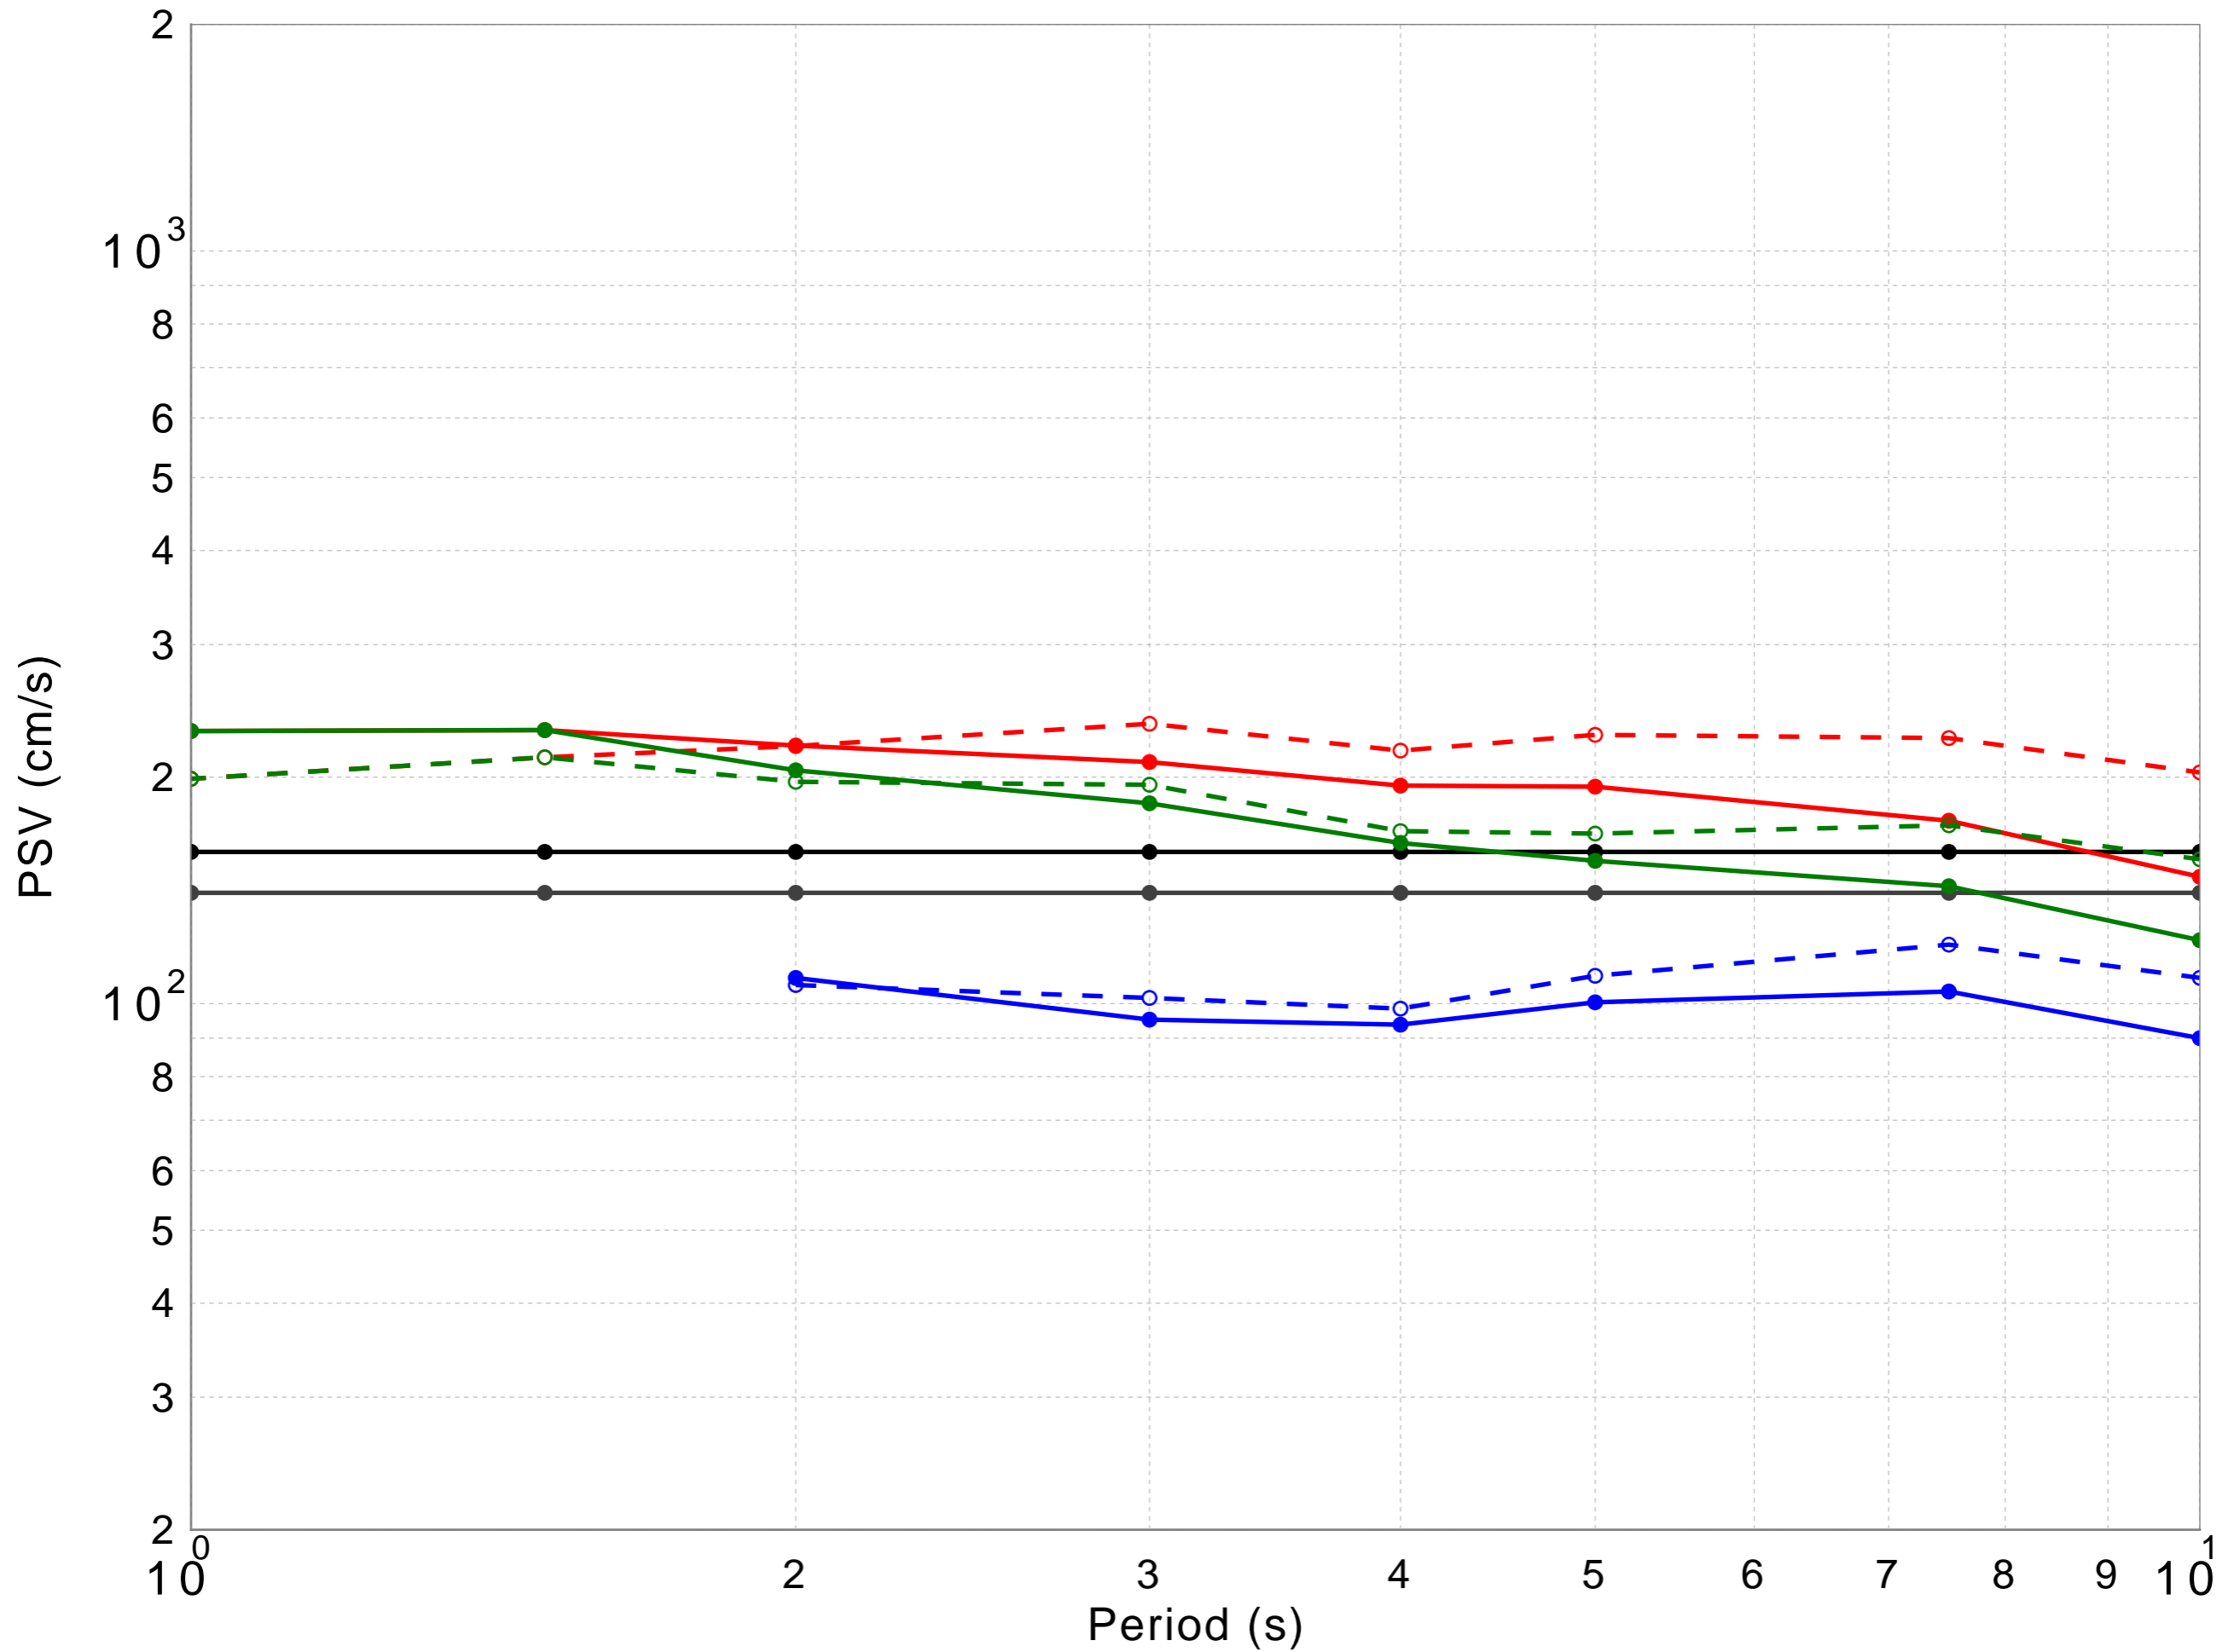

# s644

ASCE 7-10 Det Lower Limit ASCE 7-16 MCEr GMPE Prob GMPE Det CyberShake Prob CyberShake Det Avg. Prob Avg. Det

DATASET #1 (line: Solid, width=2.0; symbol: Filled Circles, width=4.0; color: 64,64,64)

ASCE 7-10 Det Lower Limit

DATASET #2 (line: Solid, width=2.0; symbol: Filled Circles, width=4.0; color: 0,0,0)

ASCE 7-16 MCEr

DATASET #3 (line: Solid, width=2.0; symbol: Filled Circles, width=4.0; color: 255,0,0)

GMPE Prob

DATASET #4 (line: Dashed, width=2.0; symbol: Circles, width=4.0; color: 255,0,0)

GMPE Det

DATASET #5 (line: Solid, width=2.0; symbol: Filled Circles, width=4.0; color: 0,0,255)

CyberShake Prob

DATASET #6 (line: Dashed, width=2.0; symbol: Circles, width=4.0; color: 0,0,255)

CyberShake Det

DATASET #7 (line: Solid, width=2.0; symbol: Filled Circles, width=4.0; color: 0,124,0)

Avg. Prob

DATASET #8 (line: Dashed, width=2.0; symbol: Circles, width=4.0; color: 0,124,0)

Avg. Det